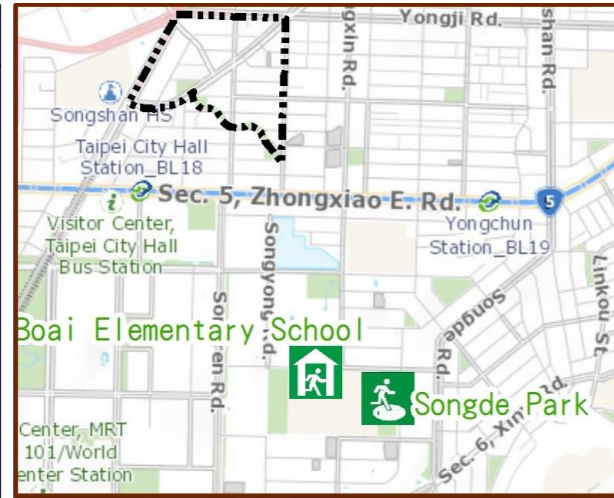

# Dunhou Vil., Xinyi Dist., Taipei City Simple Evacuation Map

## Evacuation Shelter

Name	Songde Park Shelter for Earthquake
Address	Lane 180, Songde Rd.
Capacity	1340
Contact number	02-27884255
Name	Boai Elementary School (School for Priority Shelter) Shelter for Earthquake
Address	No. 20, Ln. 95, Songren Rd.
Capacity	156
Contact number	02-23450616#400
Name	Xingya Elementary School
Address	No.9, Ln. 83, Sec. 1, Keelung Rd.
Capacity	198
Contact number	02-27618156#611
Name	Songshan High School
Address	No. 156, Sec. 1, Keelung Rd.
Capacity	300
Contact number	02-27535968#268