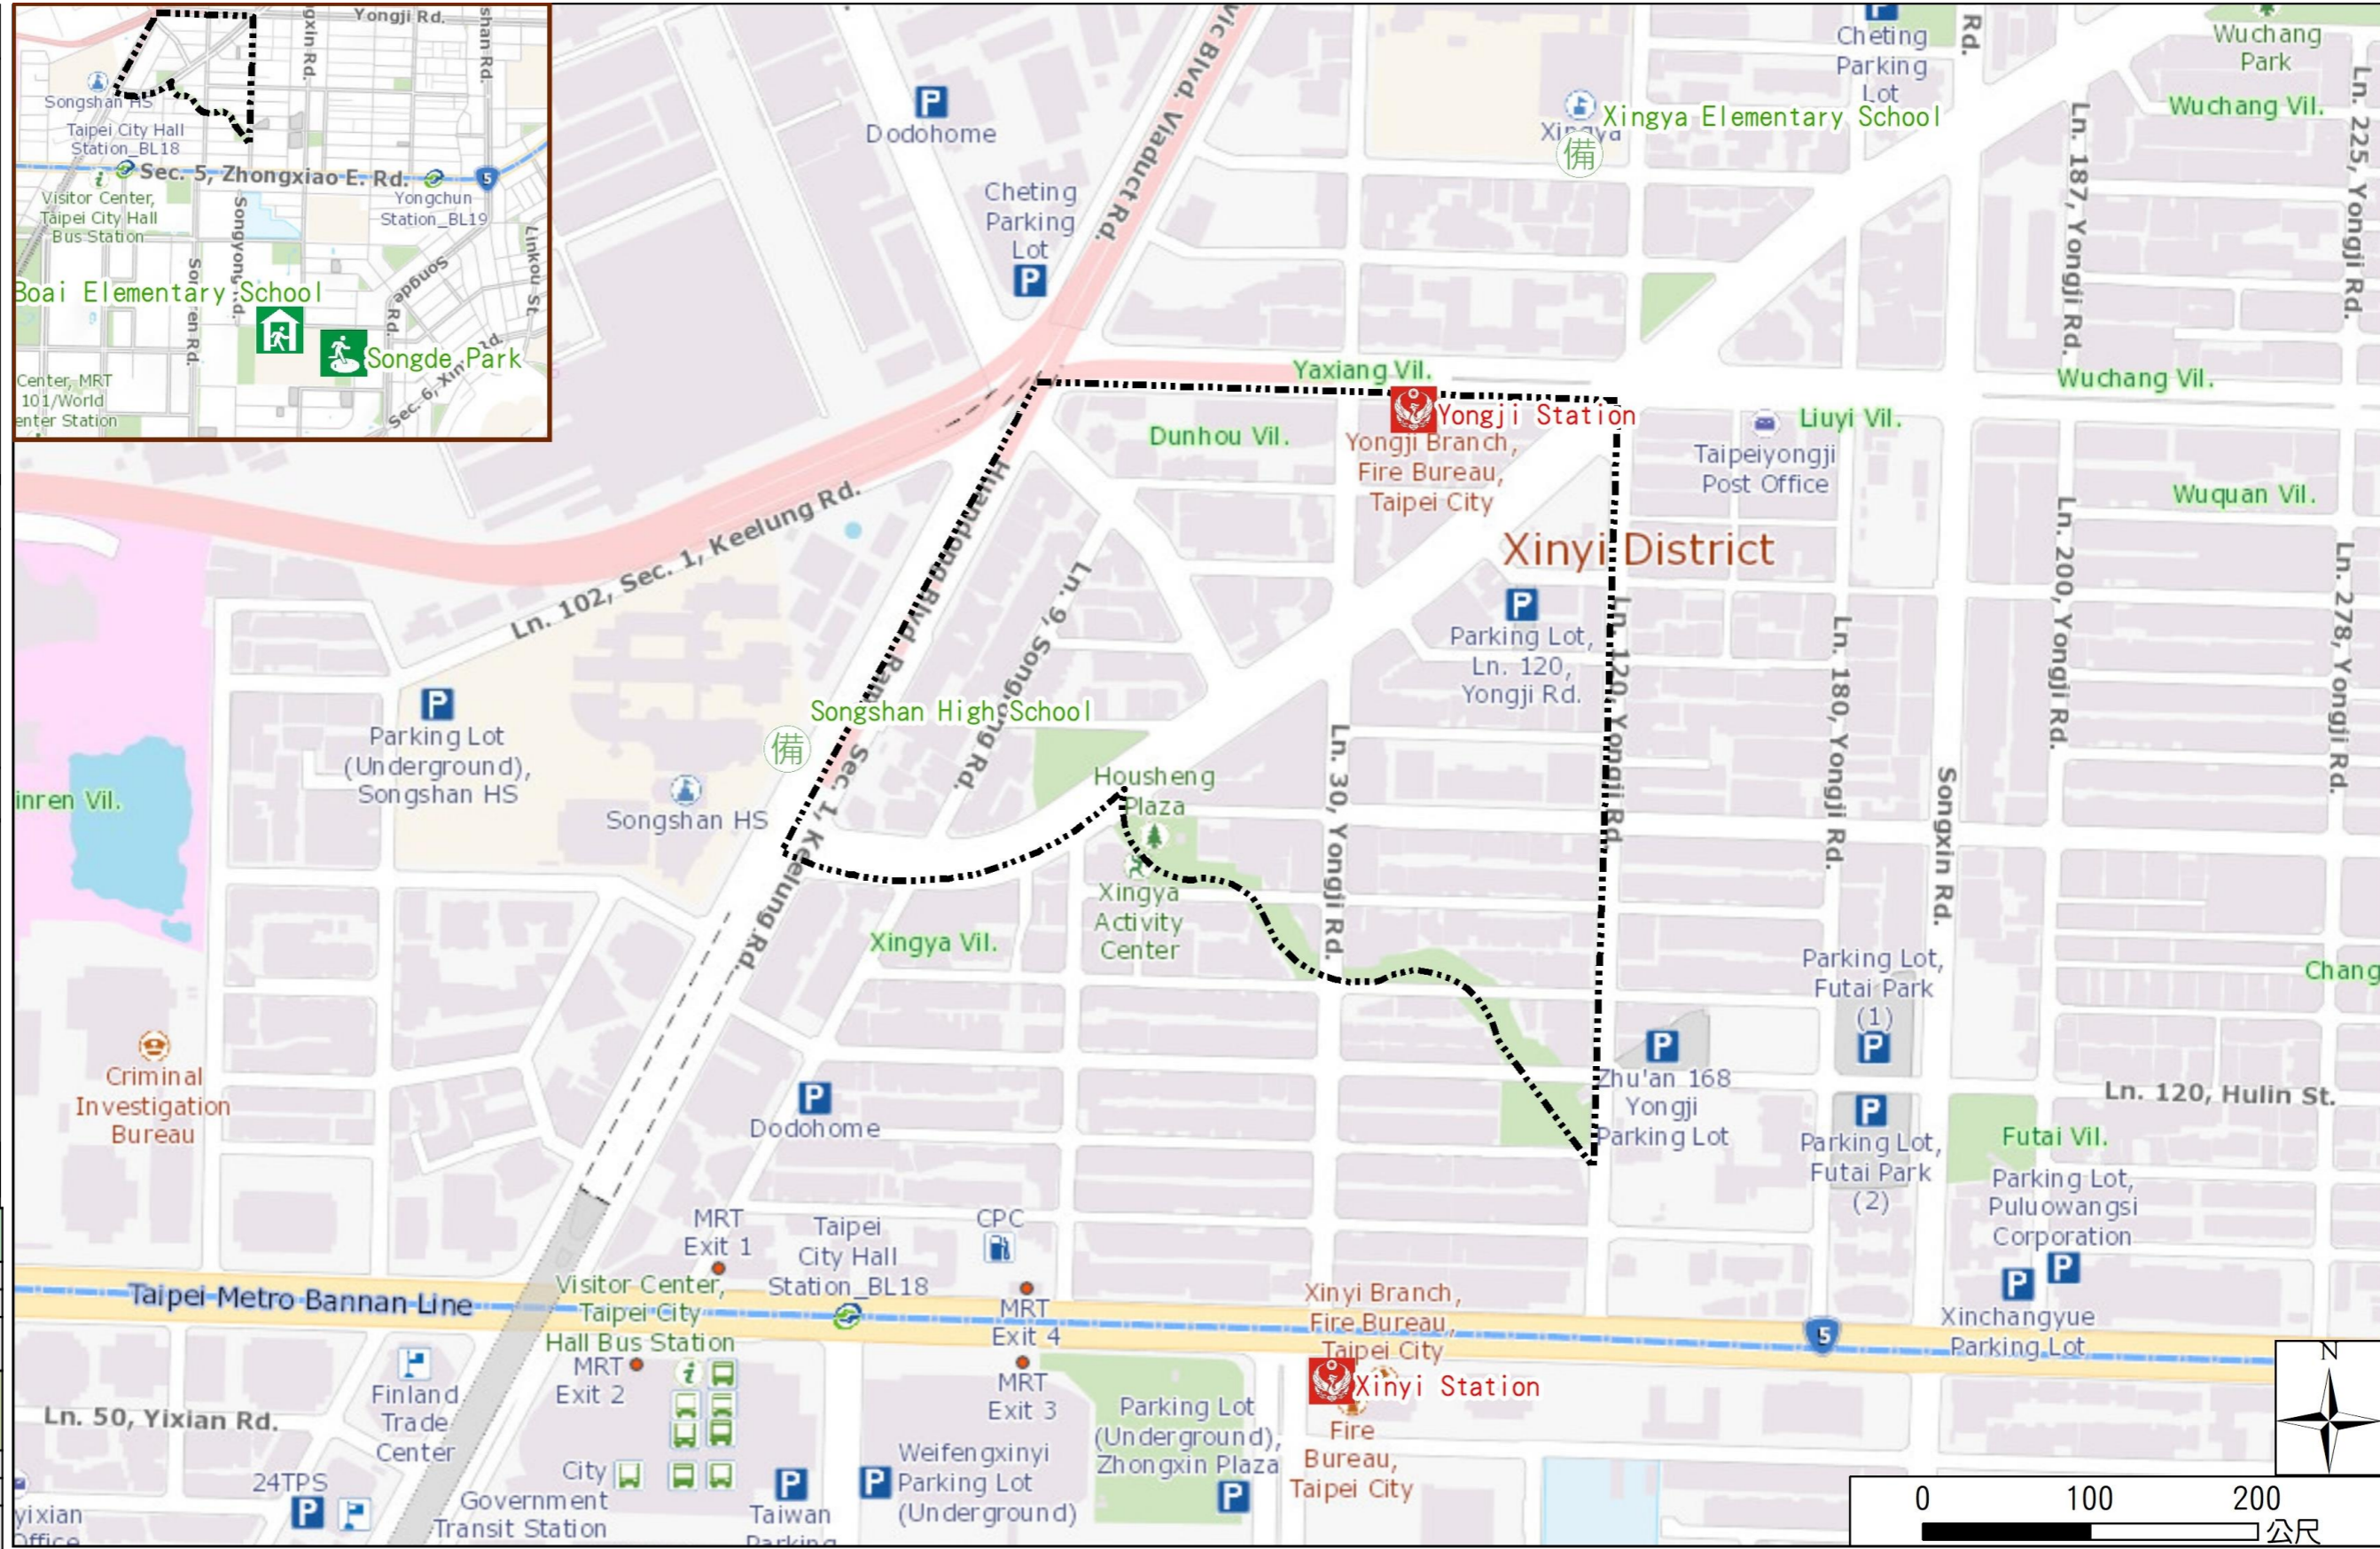

Dunhou Vil., Xinyi Dist., Taipei City Simple Evacuation Map

Emergency notification

Taipei Citizen Hotline : 1999
Fire Department Tel. : 119
Police Department Tel. : 110
EOC of Xinyi Dist.
Non-emergency number : 02-27239777
Emergency number : 02-66380119
Officer
Mobile : 0937-078942
Note: Please call this District's EOC to ensure that the evacuation shelter is open

Disaster Prevention Information Website

Taipei City Disaster Prevention Information Website

Evacuation Principle

Flood: Vertical evacuation or preventive evacuation
Earthquake :

More disaster prevention knowledge :
Taipei City Disaster Prevention Guide

Evacuation Shelter

Name	Songde Park Shelter for Earthquake
Address	Lane 180, Songde Rd.
Capacity	1340
Contact number	02-27884255
Name	Boai Elementary School (School for Priority Shelter) Shelter for Earthquake
Address	No. 20, Ln. 95, Songren Rd.
Capacity	156
Contact number	02-23450616#400
Name	Xingya Elementary School
Address	No.9, Ln. 83, Sec. 1, Keelung Rd.
Capacity	198
Contact number	02-27618156#611
Name	Songshan High School
Address	No. 156, Sec. 1, Keelung Rd.
Capacity	300
Contact number	02-27535968#268

圖例 Legend	里界 Village Boundary	避難收容處所 Evacuation Shelter	防救災單位 Disaster Rescue Resources	重要地標 Landmark	
	里界 Village Boundary	室內避難收容處所(優先安置學校) Indoor Evacuation Shelter (School for Priority Shelter) 室外避難收容處所(防災公園) Outdoor Evacuation Shelter (Disaster Prevention Park) 避難收容處所(備用) Evacuation Shelter (Backup)	警察單位 Police Department 消防單位 Fire Department 急救責任醫院 Designated Hospital (Emergency Medical Treatment)	直升機起降場 Helipad	重要地標 Landmark

Made by the Xinyi District Office, Taipei City in October, 2021