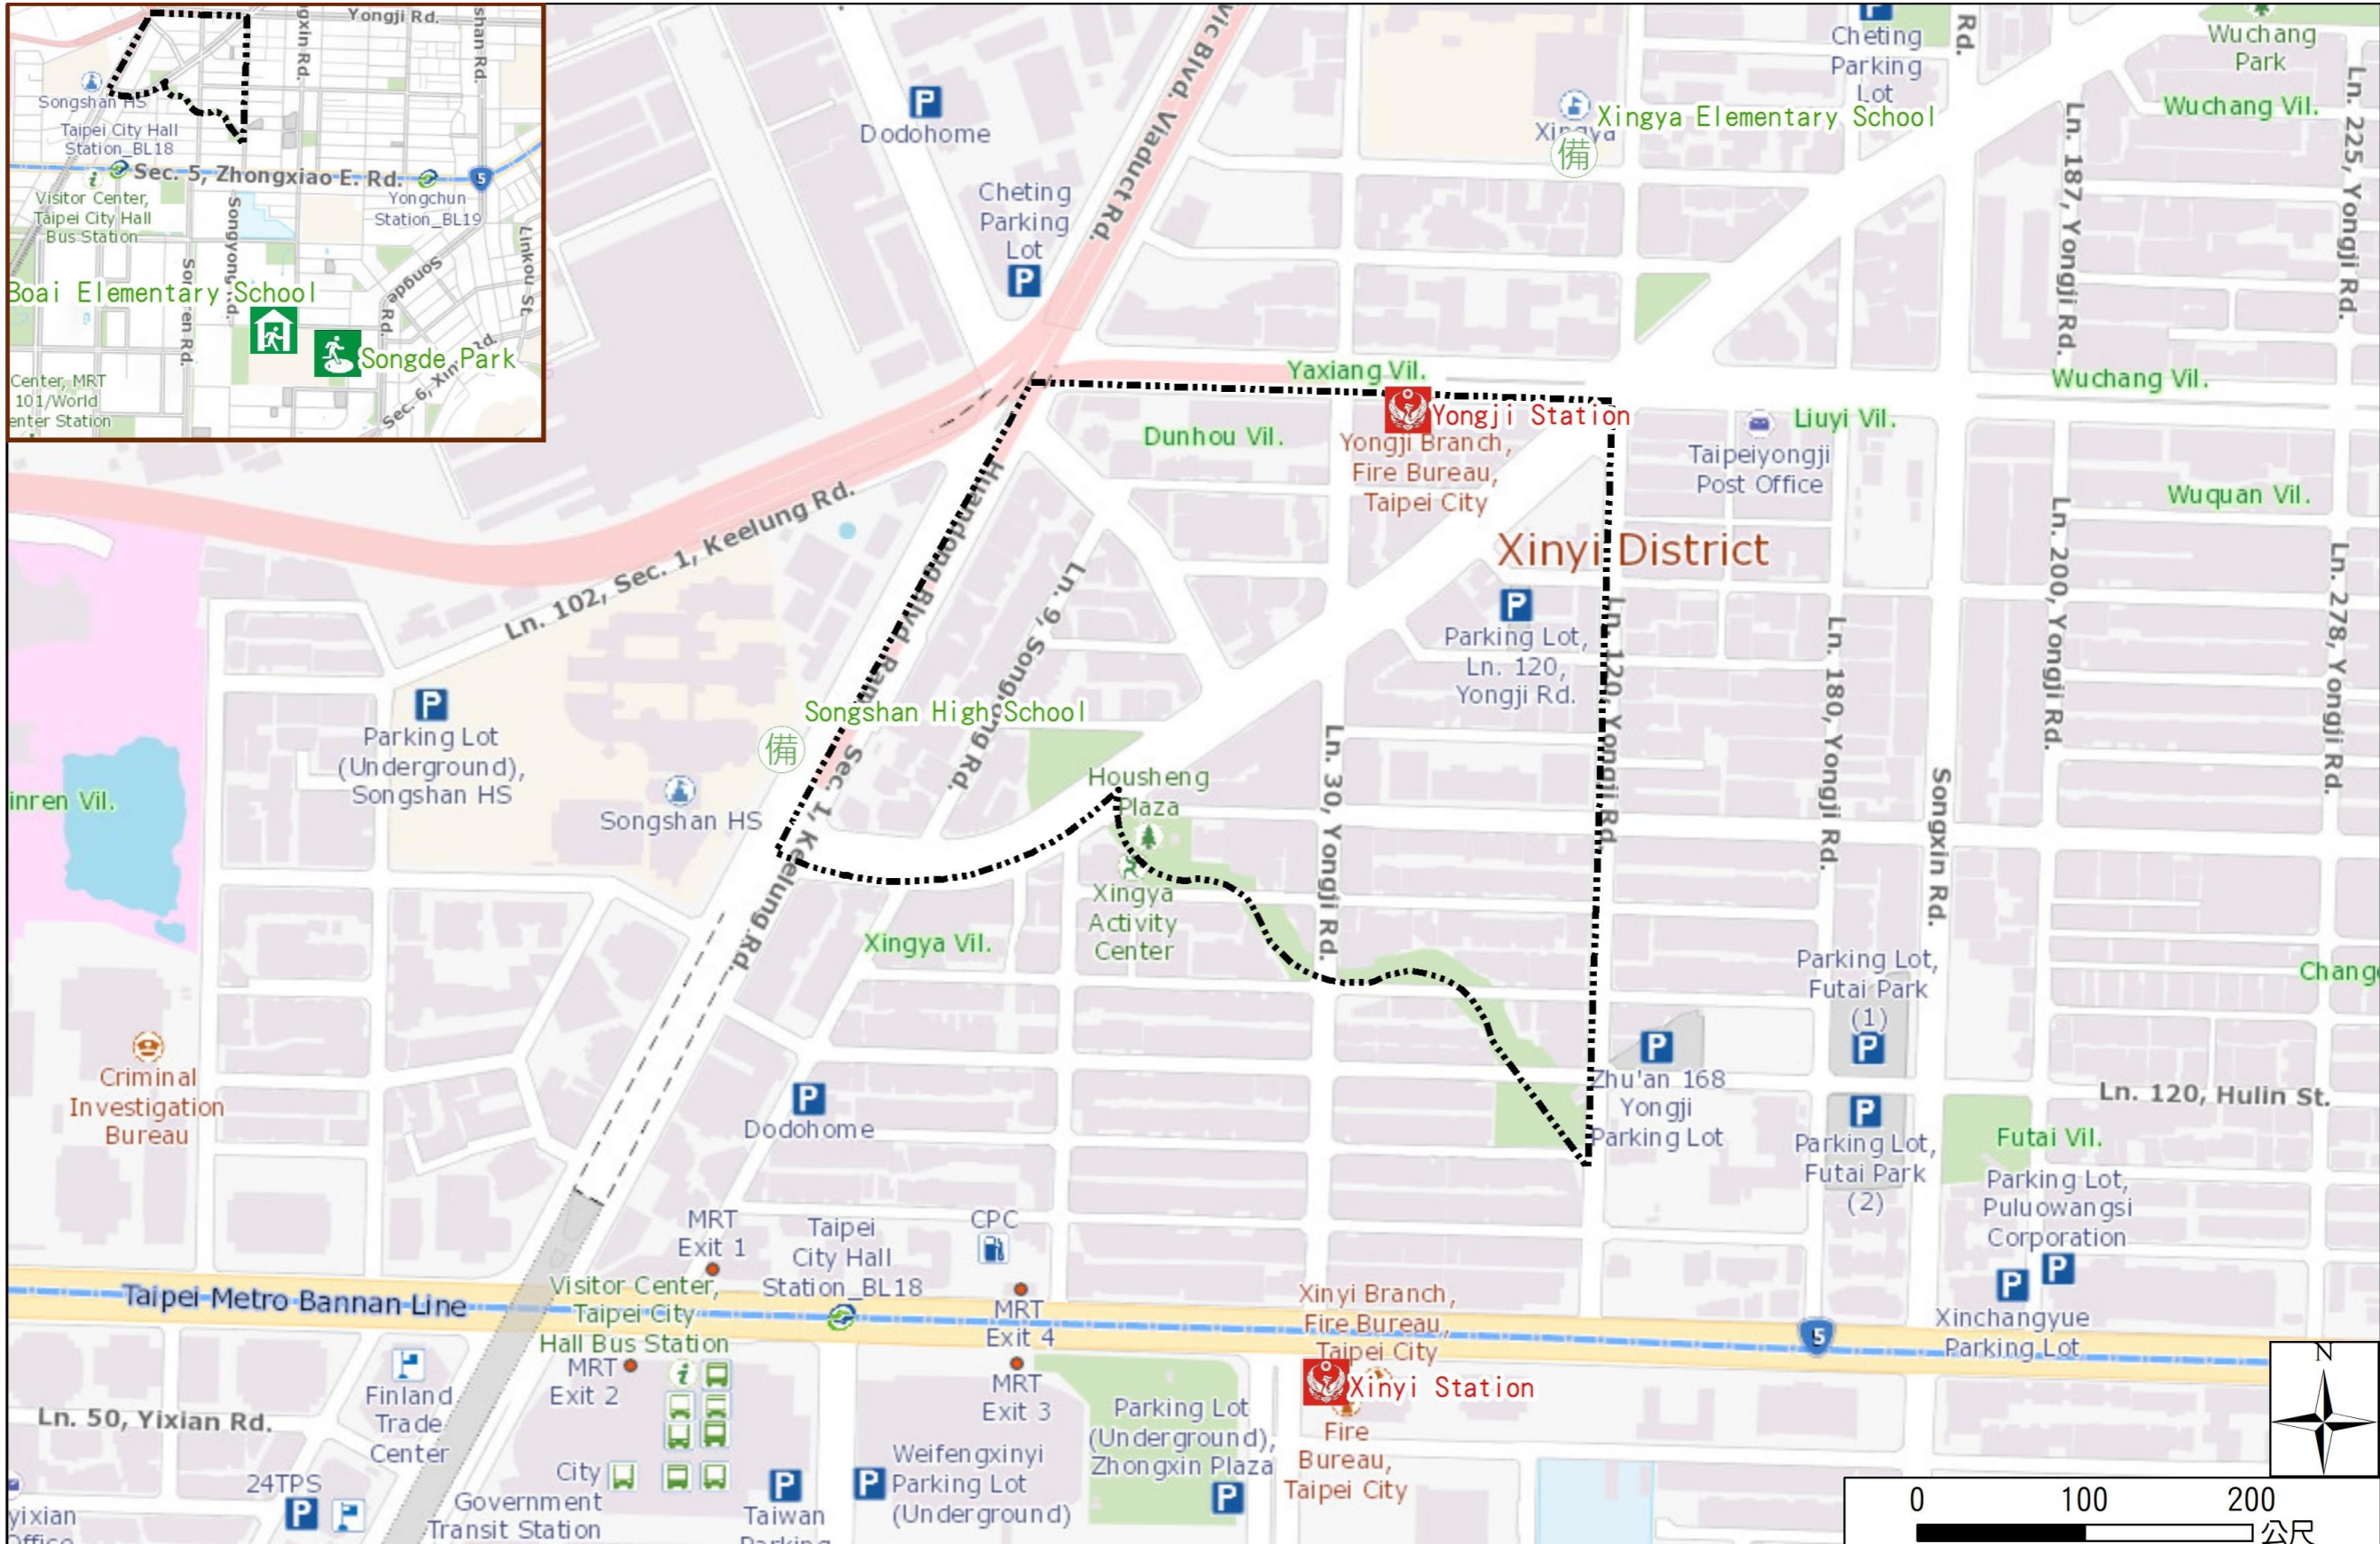

Evacuation Shelter

Name	Songde Park Shelter for Earthquake
Address	Lane 180, Songde Rd.
Capacity	1340
Contact number	02-27884255
Name	Boai Elementary School (School for Priority Shelter) Shelter for Earthquake
Address	No. 20, Ln. 95, Songren Rd.
Capacity	156
Contact number	02-23450616#400
Name	Xingya Elementary School
Address	No.9, Ln. 83, Sec. 1, Keelung Rd.
Capacity	198
Contact number	02-27618156#610
Name	Songshan High School
Address	No. 156, Sec. 1, Keelung Rd.
Capacity	300
Contact number	02-27535968#230