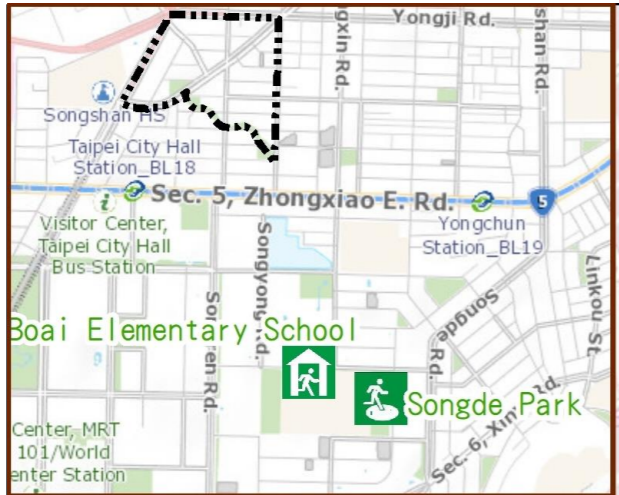

Evacuation Shelter

Name	Songde Park Shelter for Earthquake
Address	Lane 180, Songde Rd.
Capacity	1340
Contact number	02-27884255
Name	Boai Elementary School (School for Priority Shelter) Shelter for Earthquake
Address	No. 20, Ln. 95, Songren Rd.
Capacity	156
Contact number	02-23450616#400
Name	Xingya Elementary School
Address	No.9, Ln. 83, Sec. 1, Keelung Rd.
Capacity	198
Contact number	02-27618156#610
Name	Songshan High School
Address	No. 156, Sec. 1, Keelung Rd.
Capacity	300
Contact number	02-27535968#230