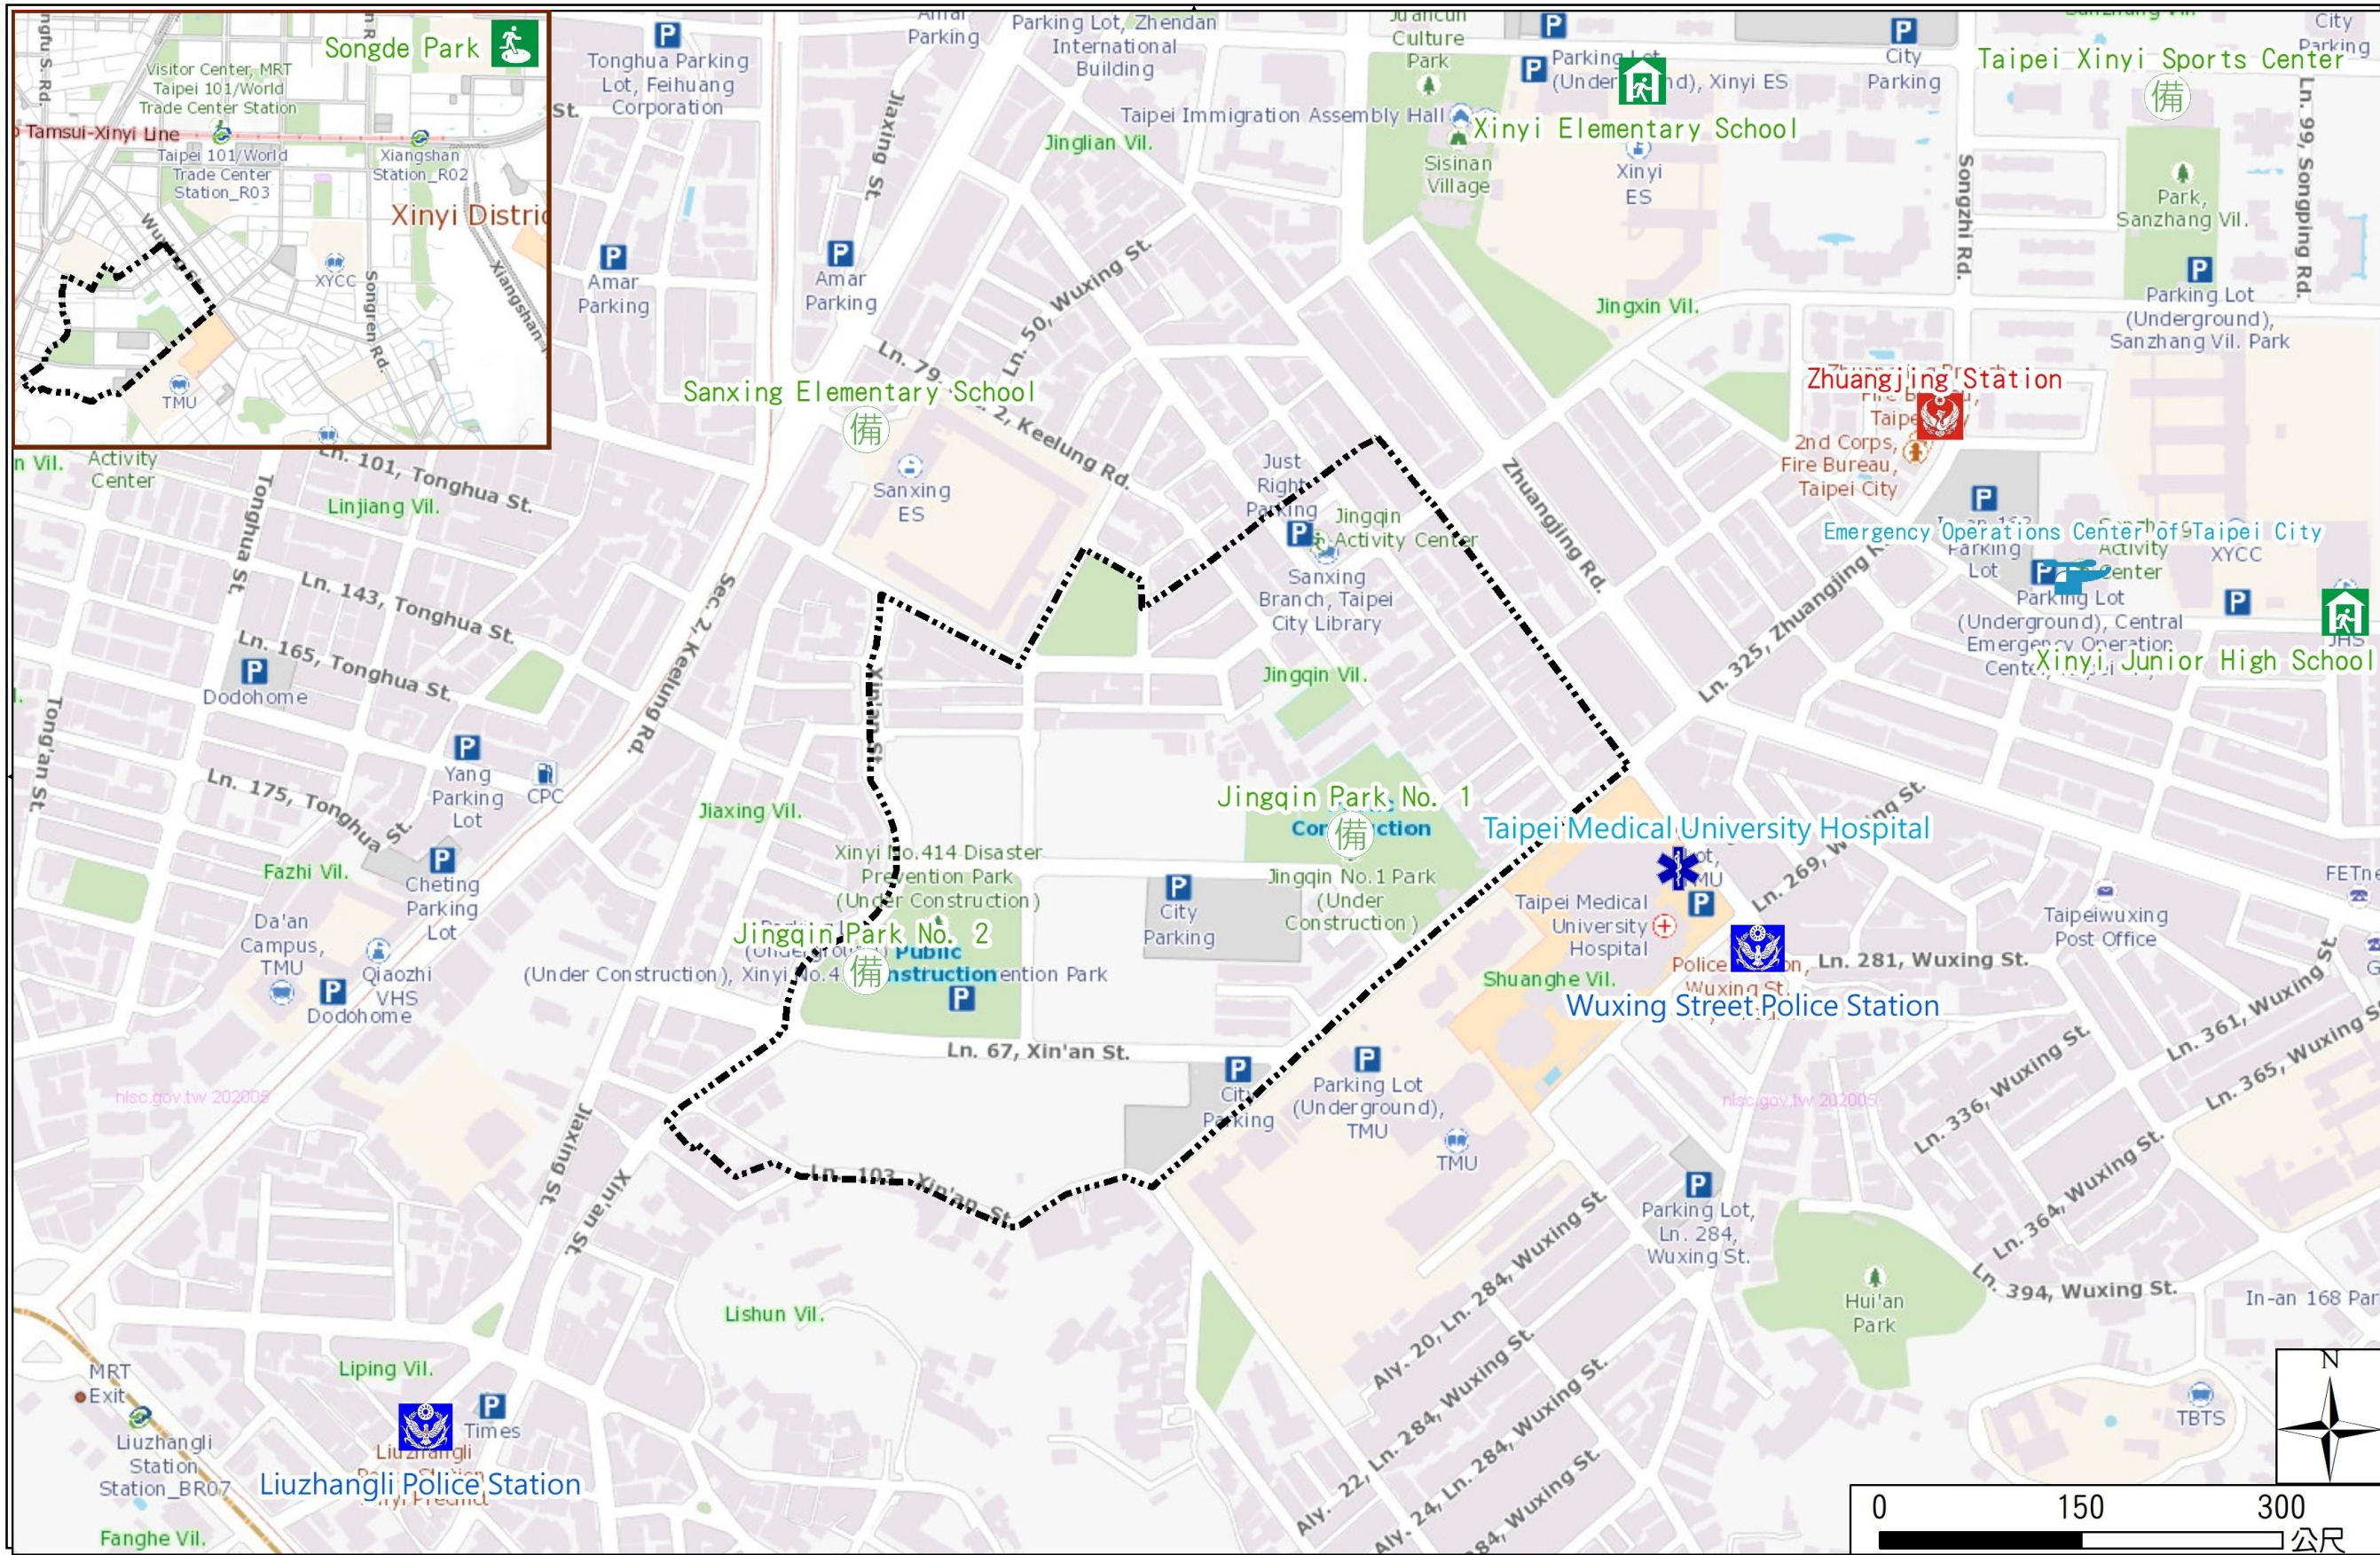

Disaster Prevention Information Website

[Taipei City Disaster Prevention Information Website](#)

Evacuation Principle

Flood: Vertical evacuation or preventive evacuation
Earthquake :

More disaster prevention knowledge :
[Taipei City Disaster Prevention Guide](#)

Evacuation Shelter

Name	Songde Park Shelter for Earthquake
Address	Lane 180, Songde Rd.
Capacity	1340
Contact number	02-27884255
Name	Xinyi Elementary School (School for Priority Shelter) Shelter for Flood
Address	No.60, Songqin St.
Capacity	164
Contact number	02-27204005#831
Name	Xinyi Junior High School (School for Priority Shelter) Shelter for Flood
Address	No. 1, Ln. 158, Songren Rd.
Capacity	206
Contact number	02-27236771#511
Name	Jingqin No1. Park Shelter for Earthquake
Address	Aly. 59, Ln. 220, Wuxing St.
Capacity	942
Contact number	02-27884255