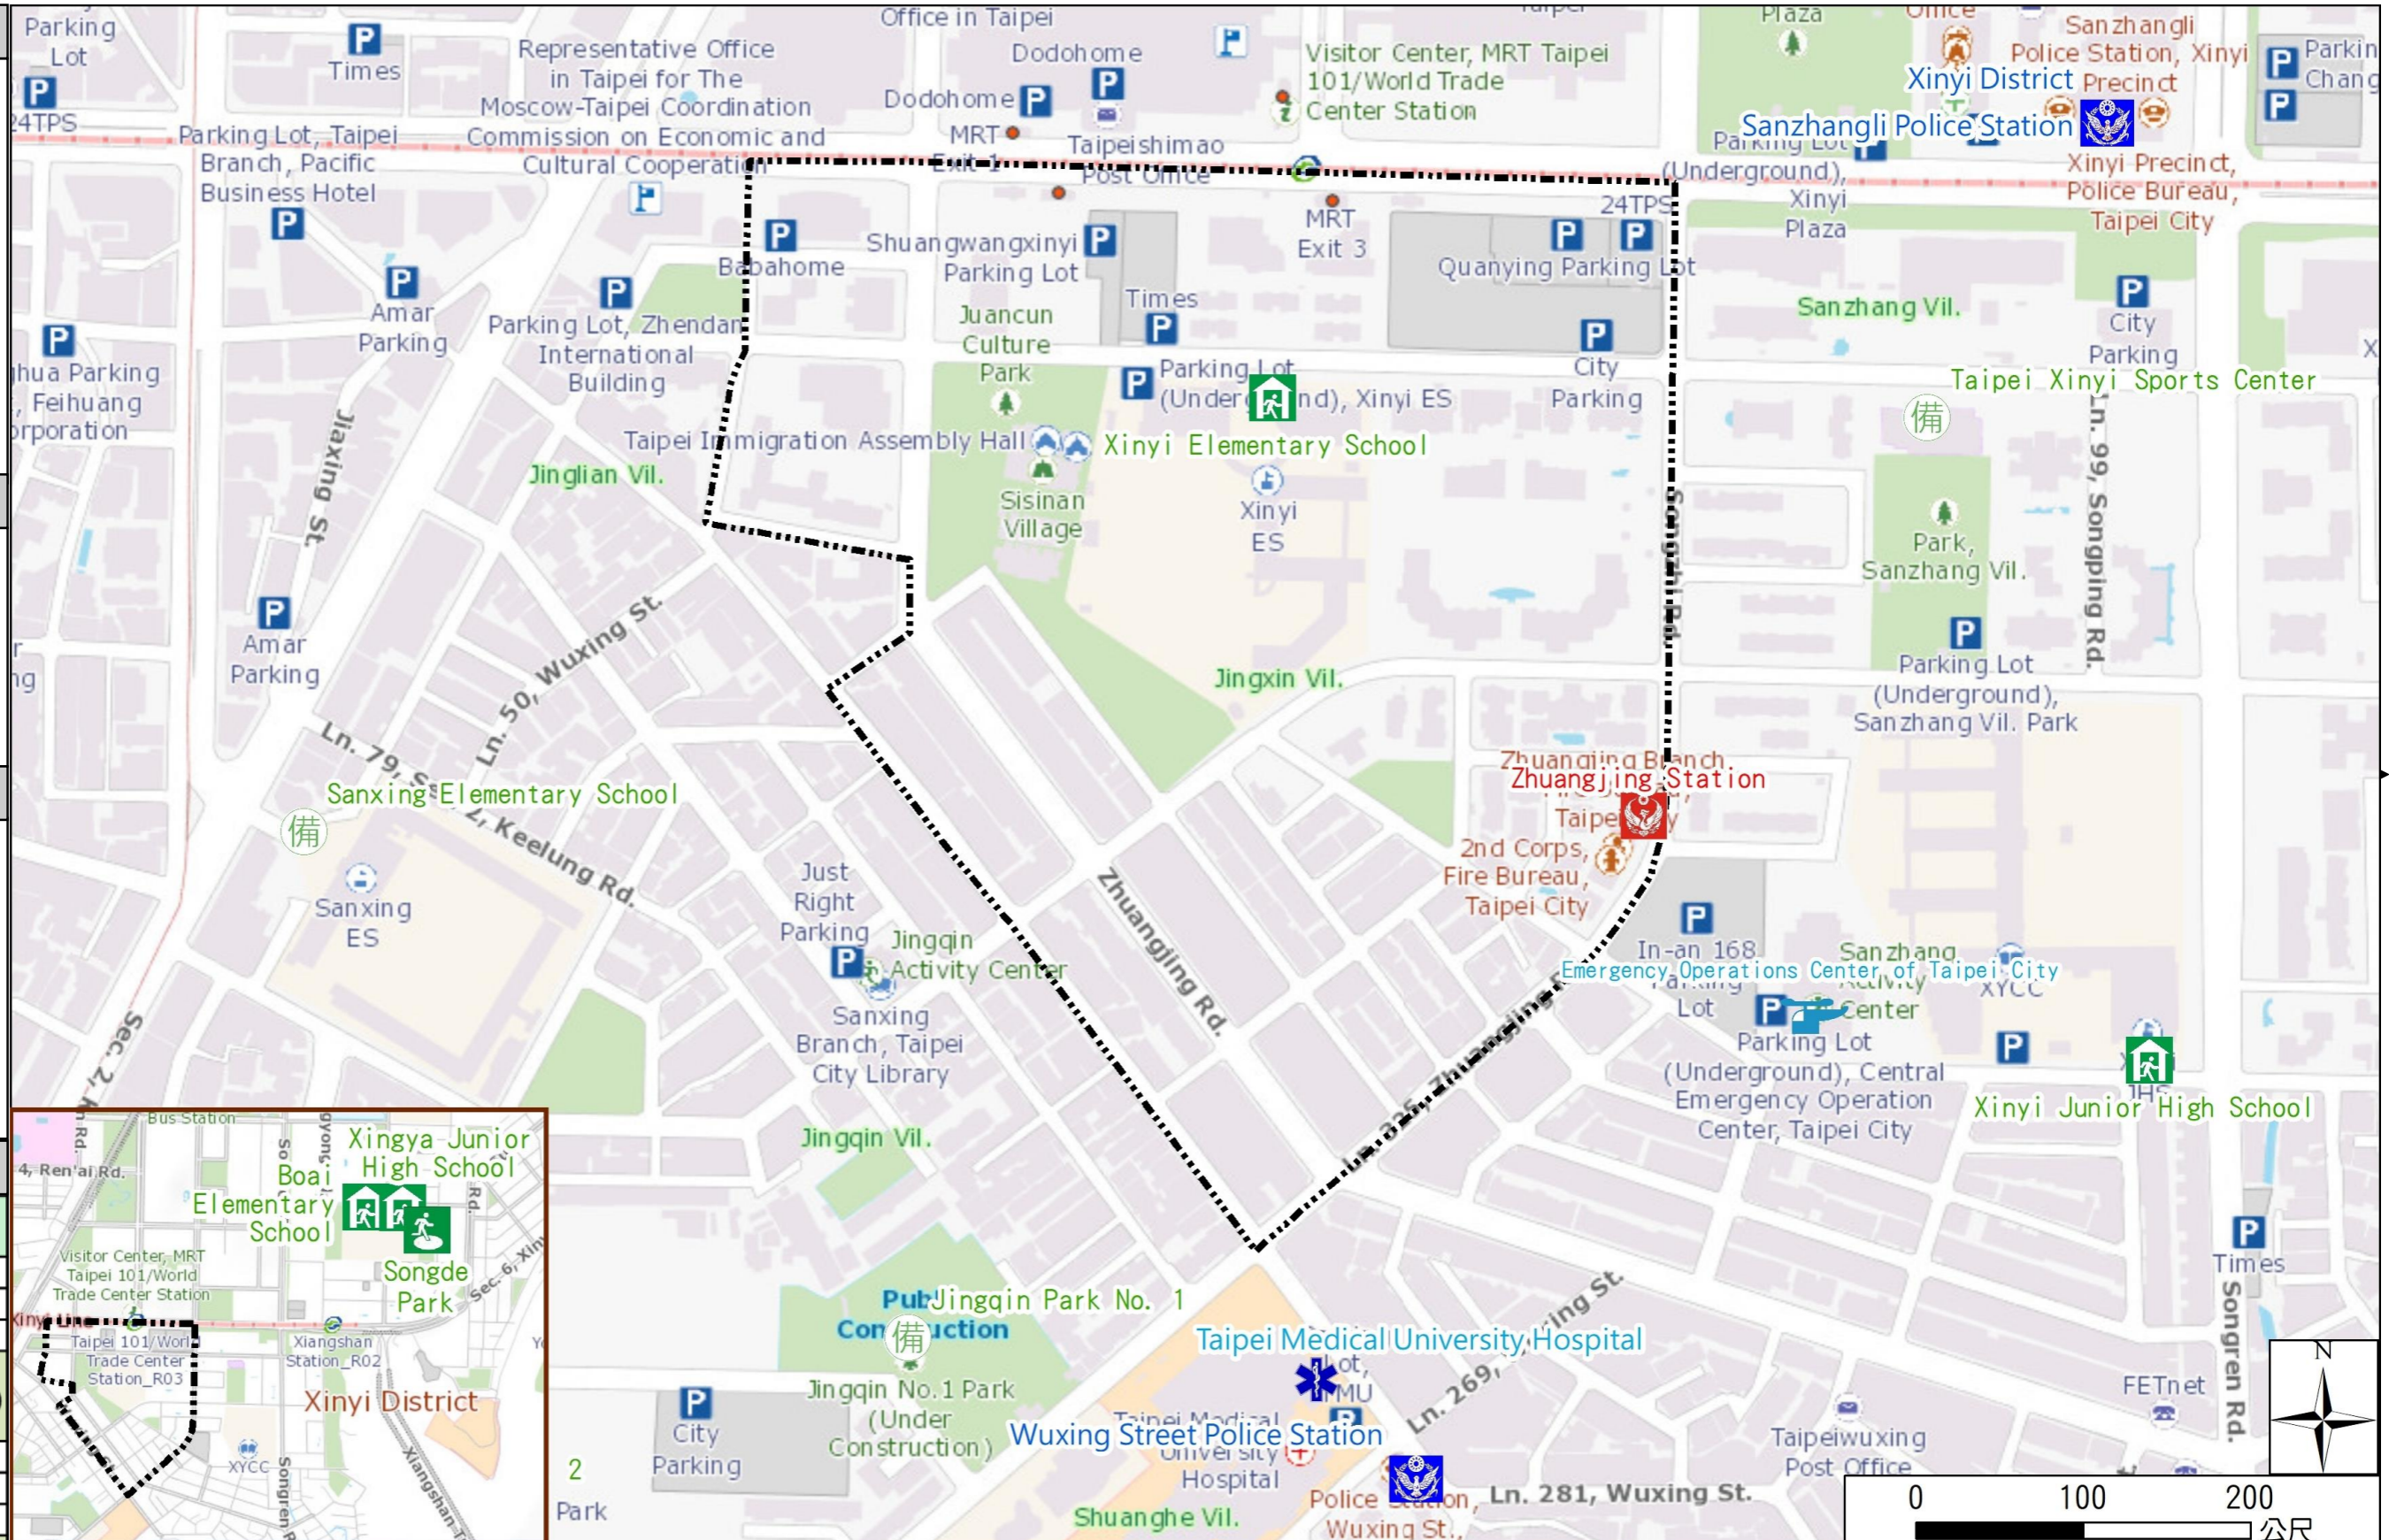

Disaster Prevention Information Website

[Taipei City Disaster Prevention Information Website](#)

Evacuation Principle

Flood: Vertical evacuation or preventive evacuation
Earthquake :

More disaster prevention knowledge :
[Taipei City Disaster Prevention Guide](#)

Evacuation Shelter

Name	Songde Park Shelter for Earthquake
Address	Lane 180, Songde Rd.
Capacity	1340
Contact	02-27884255
Name	Xinyi Elementary School (School for Priority Shelter) Shelter for Flood
Address	No.60, Songqin St.
Capacity	164
Contact	02-27204005#832
Name	Xinyi Junior High School (School for Priority Shelter) Shelter for Flood
Address	No.1, Ln. 158, Songren Rd.
Capacity	206
Contact	02-27236771#511
Name	Sanxing Elementary School
Address	No. 99, Sec. 2, Keelung Rd.
Capacity	228
Contact	02-27364687#51