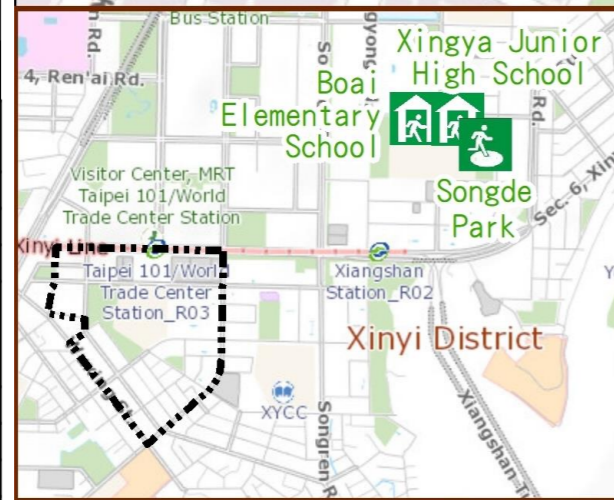

Jingxin Vil., Xinyi Dist., Taipei City Evacuation Map

Emergency Notification

Taipei Citizen Hotline : 1999
Fire Department Tel. : 119
Police Department Tel. : 110
EOC of Xinyi Dist.
Non-emergency number :
02-27239777
Emergency number :
02-66380119
Officer Mobile : 0963-139975
Note: Please call this District's
EOC to ensure that the
evacuation shelter is open

Disaster Prevention Information Website

[Taipei City Disaster Prevention Information Website](#)

Evacuation Principle

Flood: Vertical evacuation or preventive evacuation
Earthquake :

More disaster prevention knowledge :
[Taipei City Disaster Prevention Guide](#)

Evacuation Shelter

Name	Songde Park Shelter for Earthquake
Address	Lane 180, Songde Rd.
Capacity	1340
Contact	02-27884255
Name	Xinyi Elementary School (School for Priority Shelter) Shelter for Flood
Address	No.60, Songqin St.
Capacity	164
Contact	02-27204005#831
Name	Xinyi Junior High School (School for Priority Shelter) Shelter for Flood
Address	No.1, Ln. 158, Songren Rd.
Capacity	206
Contact	02-27236771#511
Name	Sanxing Elementary School
Address	No. 99, Sec. 2, Keelung Rd.
Capacity	77
Contact	02-27364687#150

Legend 圖例

里界 Village Boundary	避難收容處所 Evacuation Shelter	防救災單位 Disaster Rescue Resources	重要地標 Landmark
里界 Village Boundary	室內避難收容處所(優先安置學校) Indoor Evacuation Shelter (School for Priority Shelter)	警察單位 Police Department	重要地標 Landmark
	室外避難收容處所(防災公園) Outdoor Evacuation Shelter (Disaster Prevention Park)	消防單位 Fire Department	
	避難收容處所(備用) Evacuation Shelter (Backup)	急救責任醫院 Designated Hospital (Emergency Medical Treatment)	
		直升機起降場 Helipad