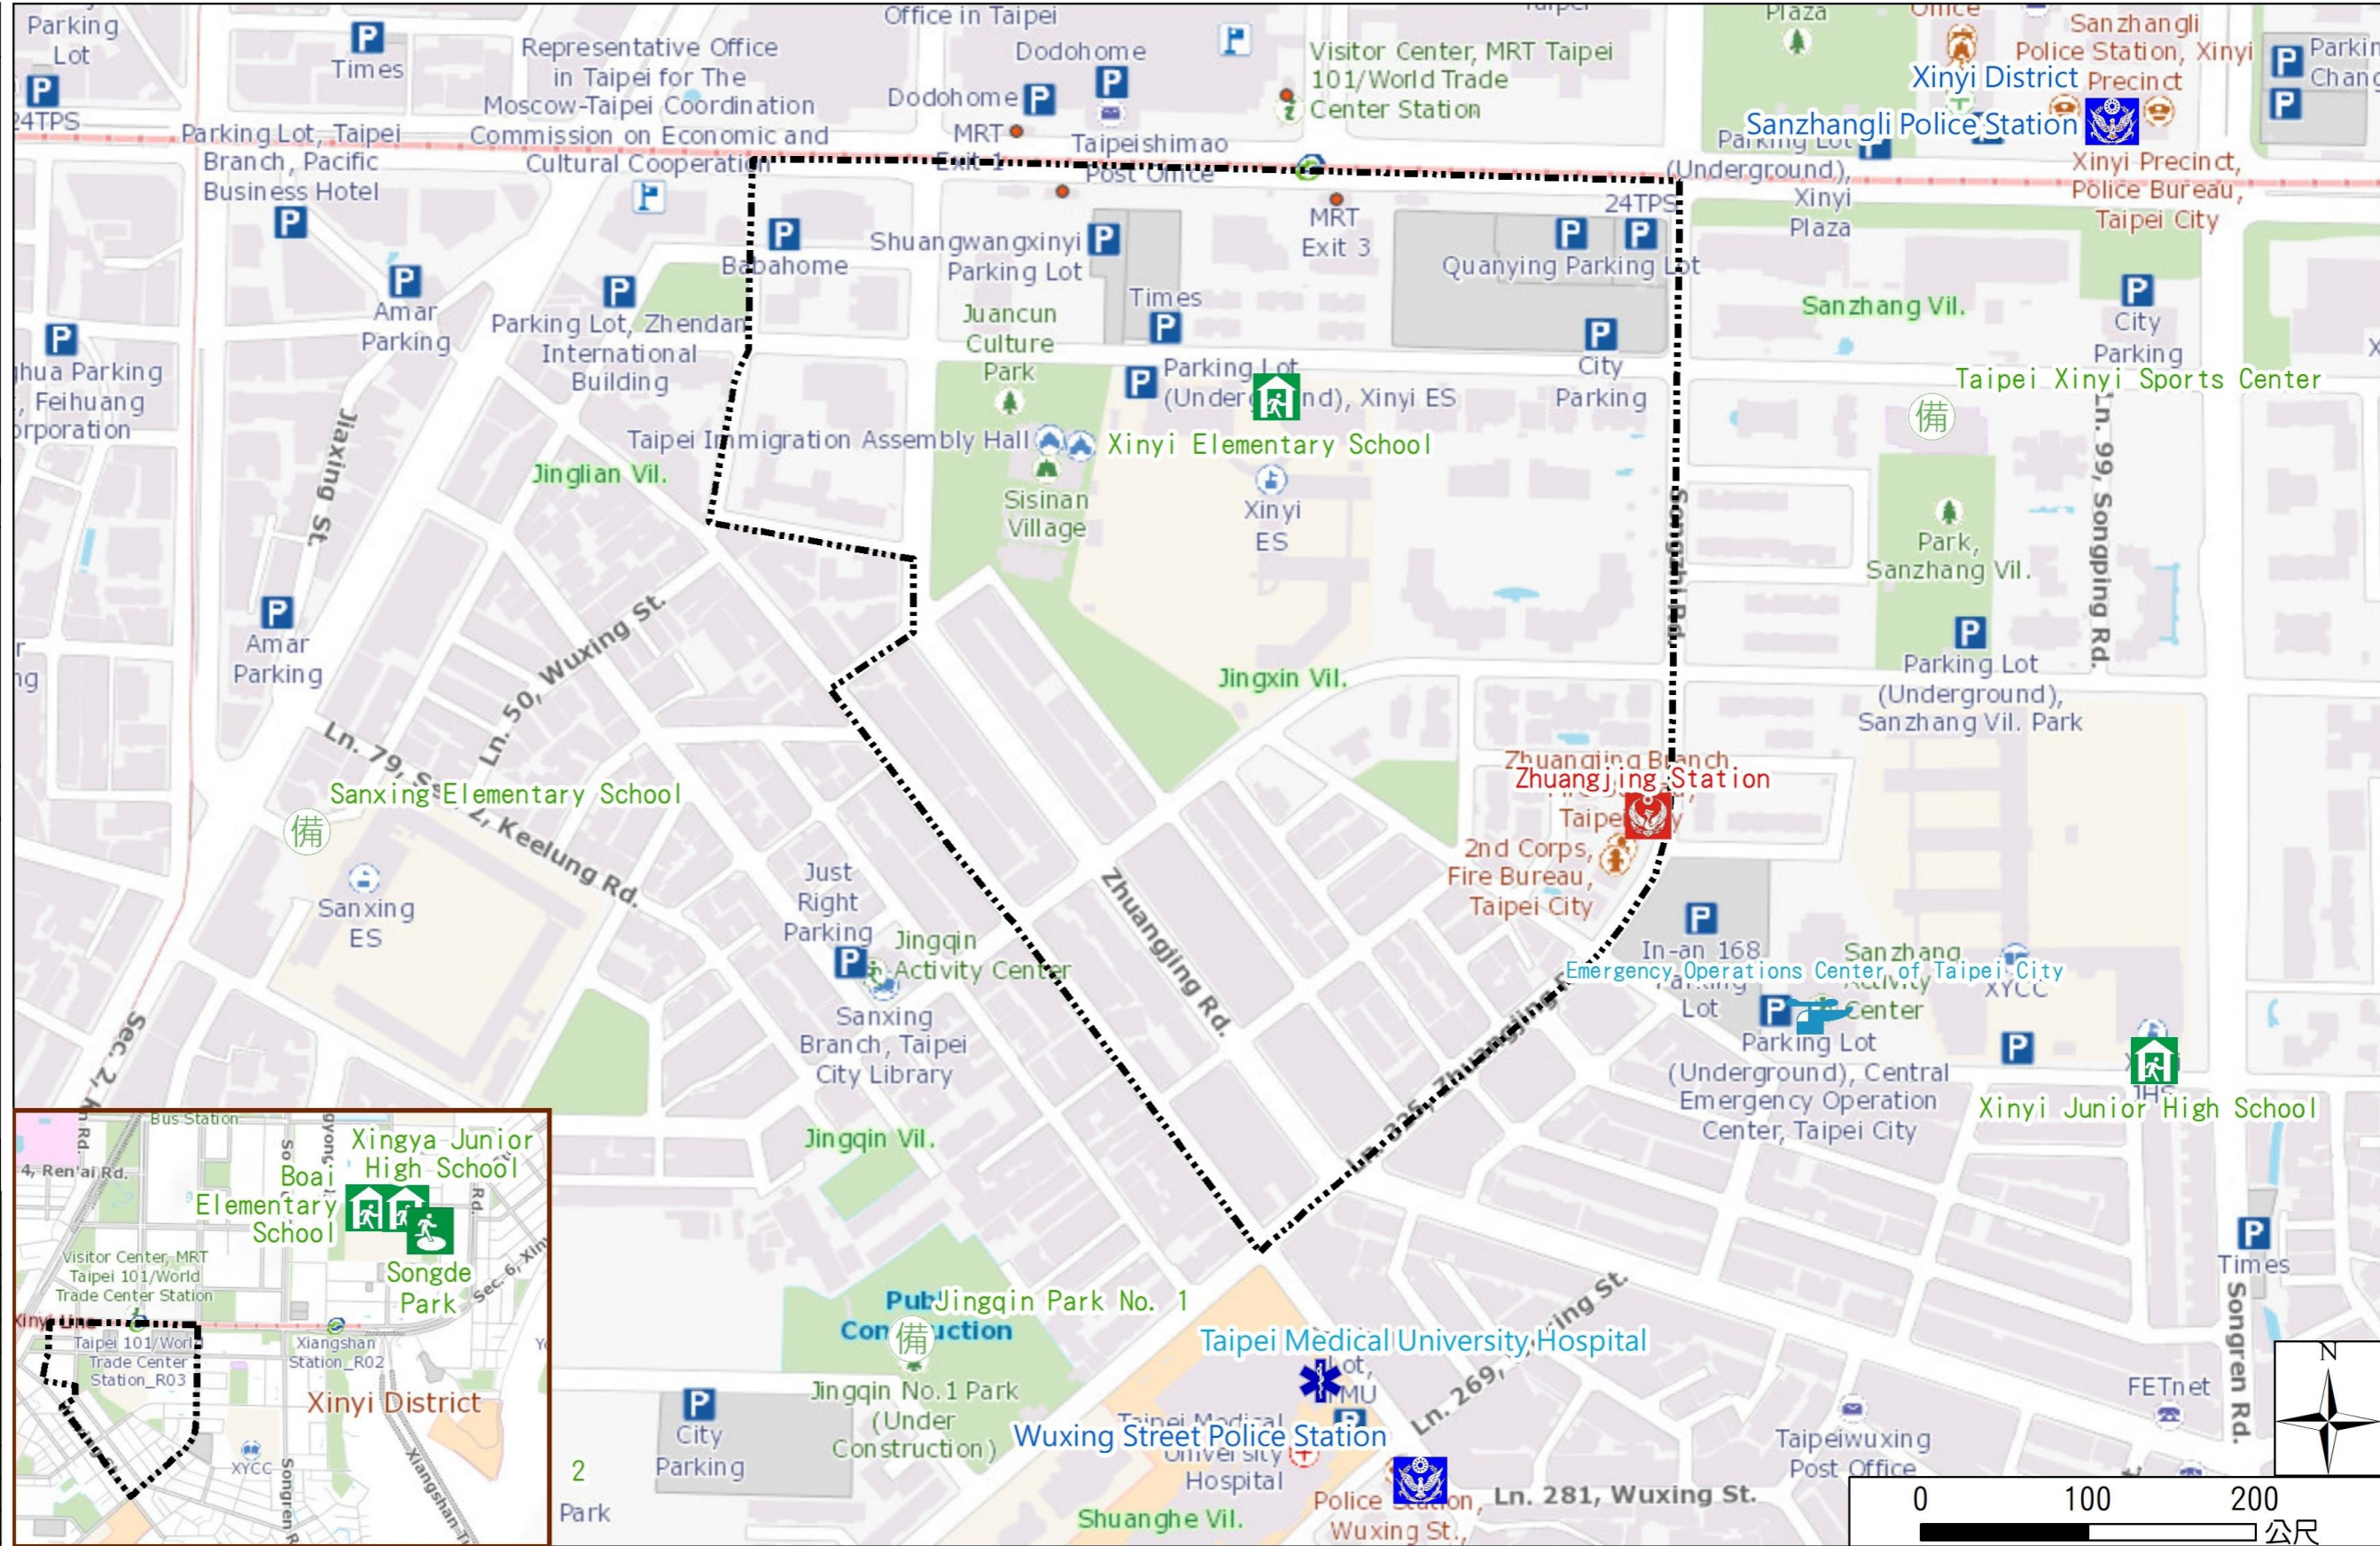

## Evacuation Shelter

Name	Songde Park Shelter for Earthquake
Address	Lane 180, Songde Rd.
Capacity	1340
Contact	02-27884255
Name	Xinyi Elementary School (School for Priority Shelter) Shelter for Flood
Address	No.60, Songqin St.
Capacity	164
Contact	02-27204005#831
Name	Xinyi Junior High School (School for Priority Shelter) Shelter for Flood
Address	No.1, Ln. 158, Songren Rd.
Capacity	206
Contact	02-27236771#511
Name	Sanxing Elementary School
Address	No. 99, Sec. 2, Keelung Rd.
Capacity	77
Contact	02-27364687#150