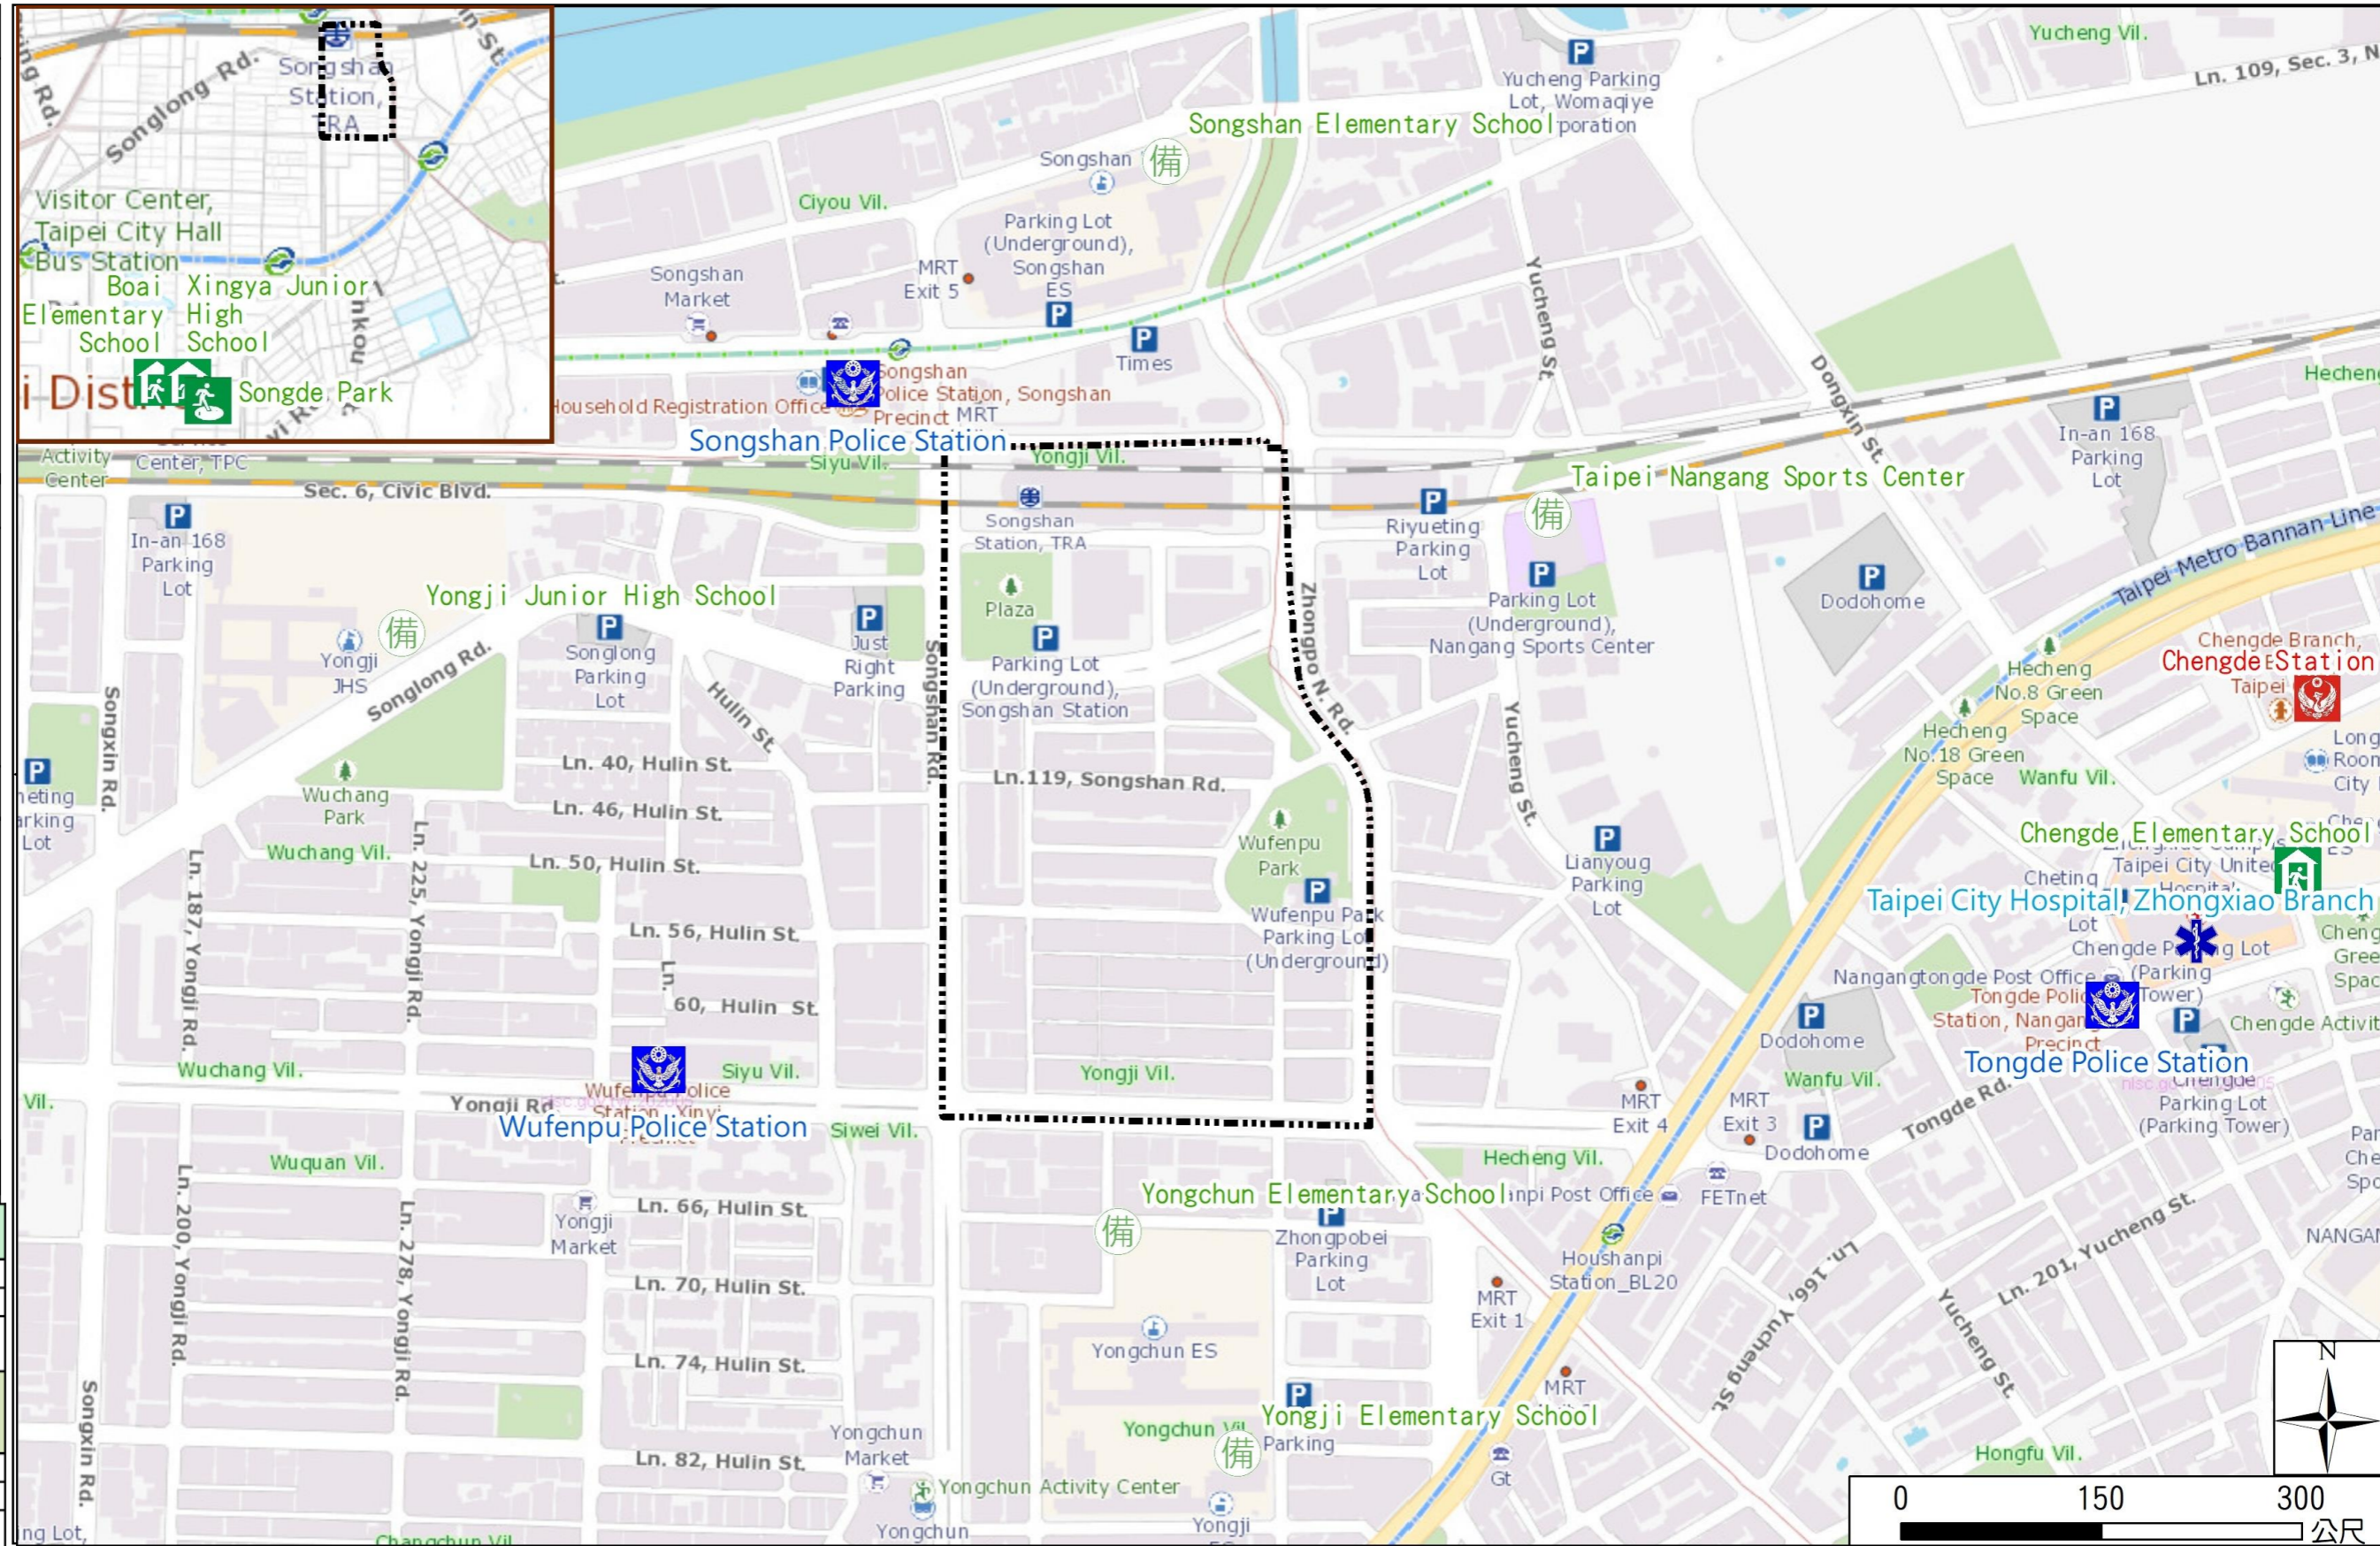

## Evacuation Shelter

Name	Songde Park Shelter for Earthquake
Address	Lane 180, Songde Rd.
Capacity	1340
Contact number	02-27884255
Name	Xingya Junior High School (School for Priority Shelter) Shelter for Earthquake
Address	No. 15, Ln. 168, Songde Rd.
Capacity	251
Contact number	02-27232771#500
Name	Yongchun Elementary School
Address	No. 48, Ln. 225, Songshan Rd.
Capacity	115
Contact number	02-27641314#630
Name	Yongji Elementary School
Address	No. 5, Ln. 287, Songshan Rd.
Capacity	116
Contact number	02-87858111#700