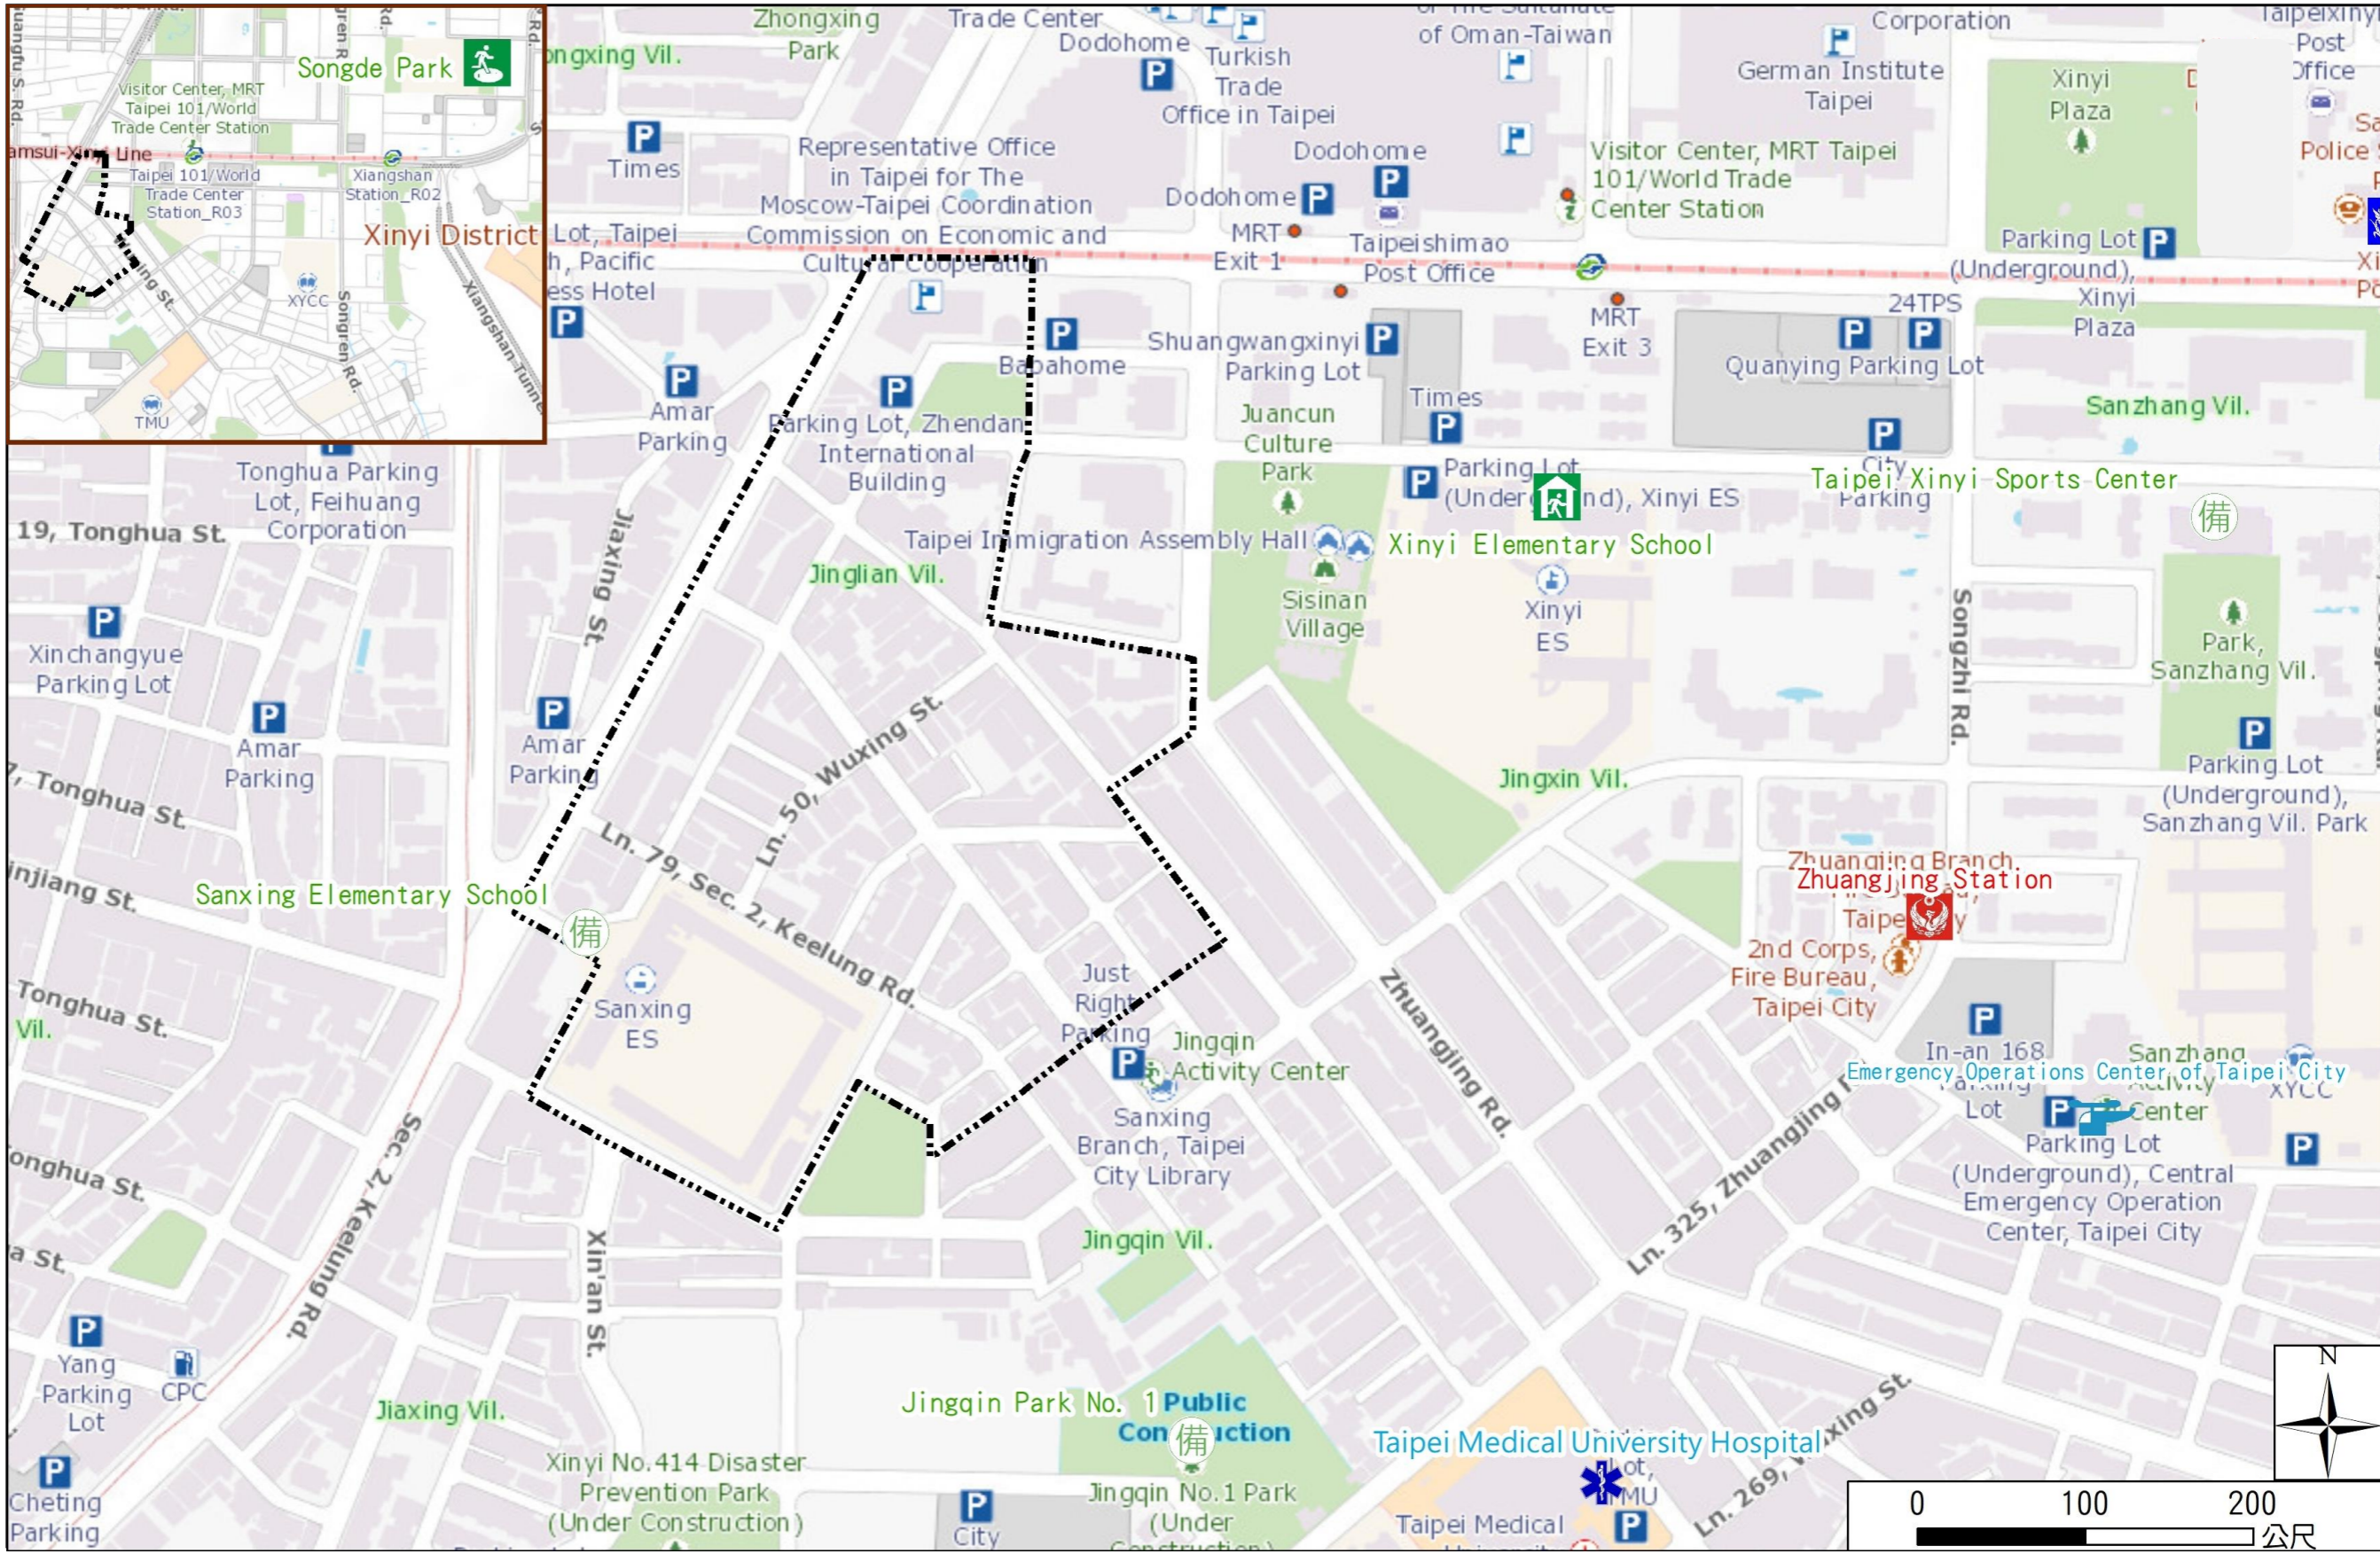

Disaster Prevention Information Website

Taipei City Disaster Prevention Information Website

Evacuation Principle

Flood: Vertical evacuation or preventive evacuation
 Earthquake :

More disaster prevention knowledge :
 Taipei City Disaster Prevention Guide

Evacuation Shelter

Name	Songde Park Shelter for Earthquake
Address	Lane 180, Songde Rd.
Capacity	1340
Contact number	02-27884255
Name	Xinyi Elementary School (School for Priority Shelter) Shelter for Flood
Address	No.60, Songqin St.
Capacity	164
Contact number	02-27204005#831
Name	Taipei Xinyi Sports Center
Address	No. 100, Songqin St.
Capacity	200
Contact number	02-87861911#211
Name	Sanxing Elementary School
Address	No. 99, Sec. 2, Keelung Rd.
Capacity	77
Contact number	02-27364687#150

Legend 圖例

里界 Village Boundary	避難收容處所 Evacuation Shelter	防救災單位 Disaster Rescue Resources	重要地標 Landmark
里界 Village Boundary	室內避難收容處所(優先安置學校) Indoor Evacuation Shelter (School for Priority Shelter)	警察單位 Police Department	重要地標 Landmark
	室外避難收容處所(防災公園) Outdoor Evacuation Shelter (Disaster Prevention Park)	消防單位 Fire Department	
	避難收容處所(備用) Evacuation Shelter (Backup)	急救責任醫院 Designated Hospital (Emergency Medical Treatment)	
		直升機起降場 Helipad	