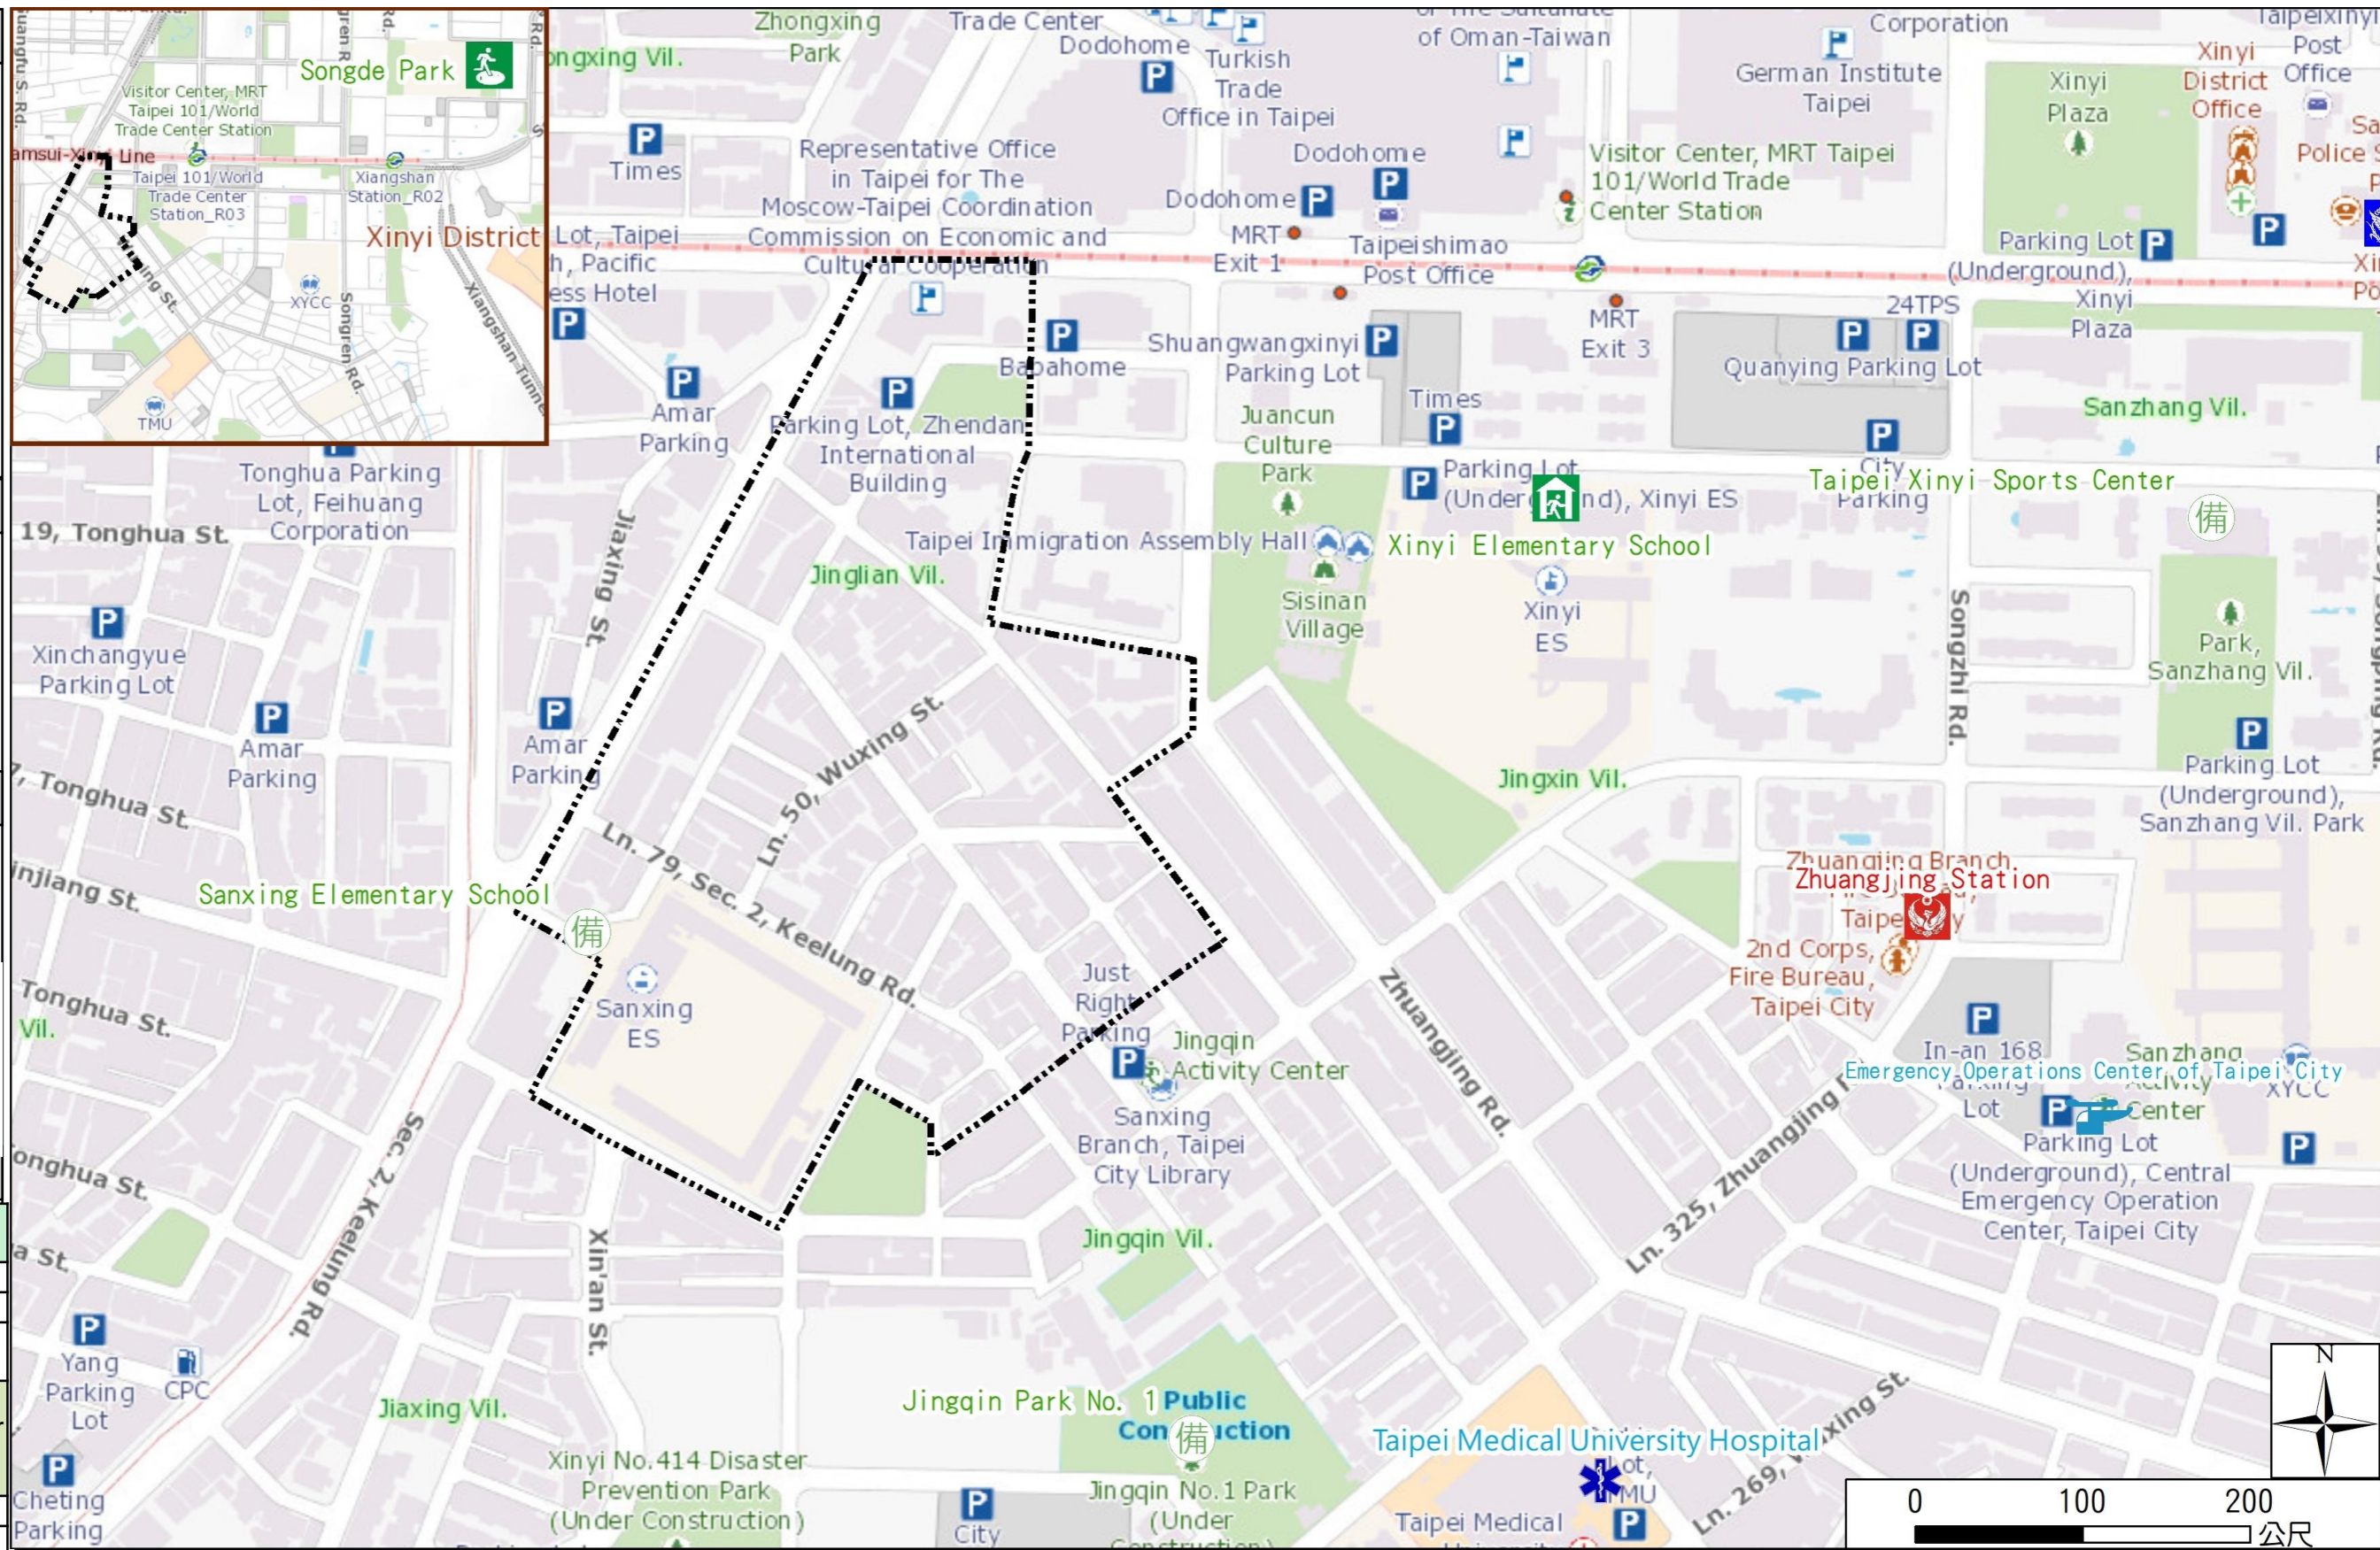

Disaster Prevention Information Website

[Taipei City Disaster Prevention Information Website](#)

Evacuation Principle

Flood: Vertical evacuation or preventive evacuation
Earthquake :

More disaster prevention knowledge :
[Taipei City Disaster Prevention Guide](#)

Evacuation Shelter

Name	Songde Park Shelter for Earthquake
Address	Lane 180, Songde Rd.
Capacity	1340
Contact number	02-27884255
Name	Xinyi Elementary School (School for Priority Shelter) Shelter for Flood
Address	No.60, Songqin St.
Capacity	150
Contact number	02-27204005#832
Name	Taipei Xinyi Sports Center
Address	No. 100, Songqin St.
Capacity	200
Contact number	02-87861911#211
Name	Sanxing Elementary School
Address	No. 99, Sec. 2, Keelung Rd.
Capacity	228

Legend 圖例	里界 Village Boundary	避難收容處所 Evacuation Shelter	防救災單位 Disaster Rescue Resources	重要地標 Landmark
	里界 Village Boundary	室內避難收容處所(優先安置學校) Indoor Evacuation Shelter (School for Priority Shelter) 室外避難收容處所(防災公園) Outdoor Evacuation Shelter (Disaster Prevention Park) 避難收容處所(備用) Evacuation Shelter (Backup)	警察單位 Police Department 消防單位 Fire Department 急救責任醫院 Designated Hospital (Emergency Medical Treatment)	直升機起降場 Helipad 重要地標 Landmark