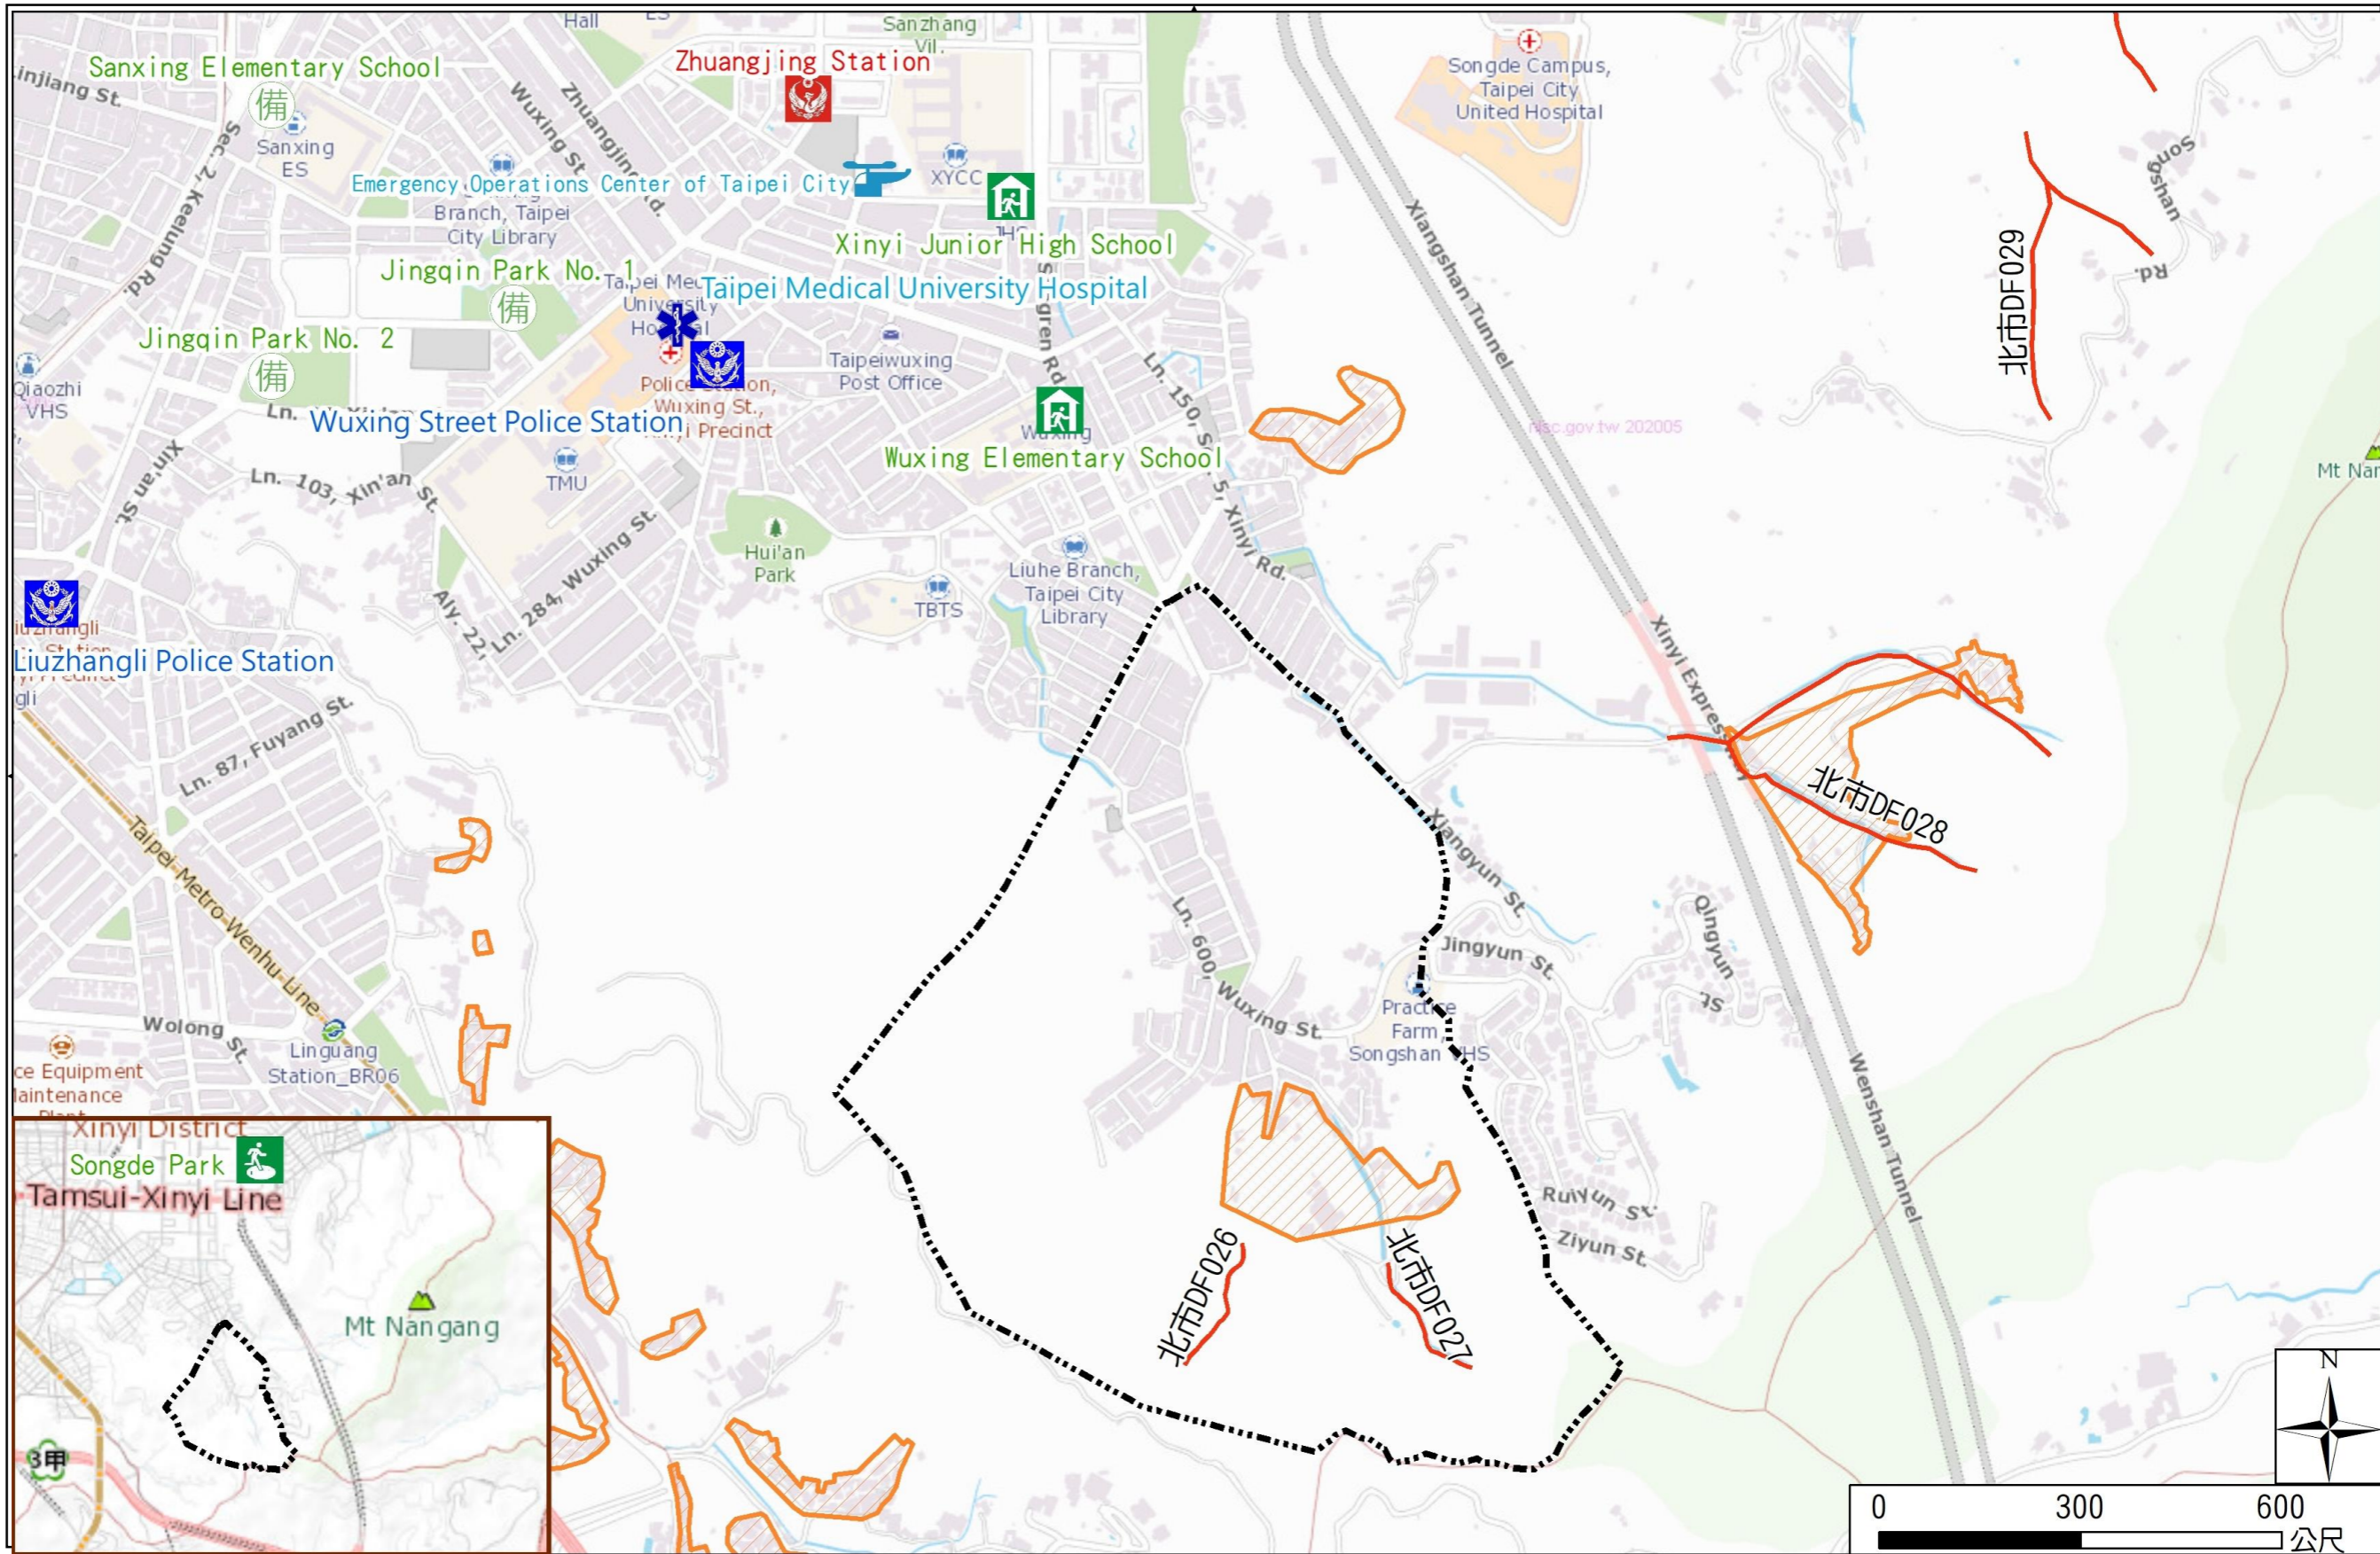

Disaster Prevention Information Website

Taipei City Disaster Prevention Information Website

Evacuation Principle

Flood: Vertical evacuation or preventive evacuation
 Earthquake :

More disaster prevention knowledge :
 Taipei City Disaster Prevention Guide

Evacuation Shelter

Name	Songde Park Shelter for Earthquake
Address	Lane 180, Songde Rd.
Capacity	1340
Contact number	02-27884255
Name	Wuxing Elementary School (School for Priority Shelter) Shelter for Debris Flow
Address	No. 226, Songren Rd.
Capacity	141
Contact number	02-27200226#50
Name	Xinyi Junior High School (School for Priority Shelter) Shelter for Flood
Address	No. 1, Ln. 158, Songren Rd.
Capacity	206
Contact number	02-27236771#511
Name	Sanxing Elementary School
Address	No. 99, Sec. 2, Keelung Rd.
Capacity	228
Contact number	02-27364687#51