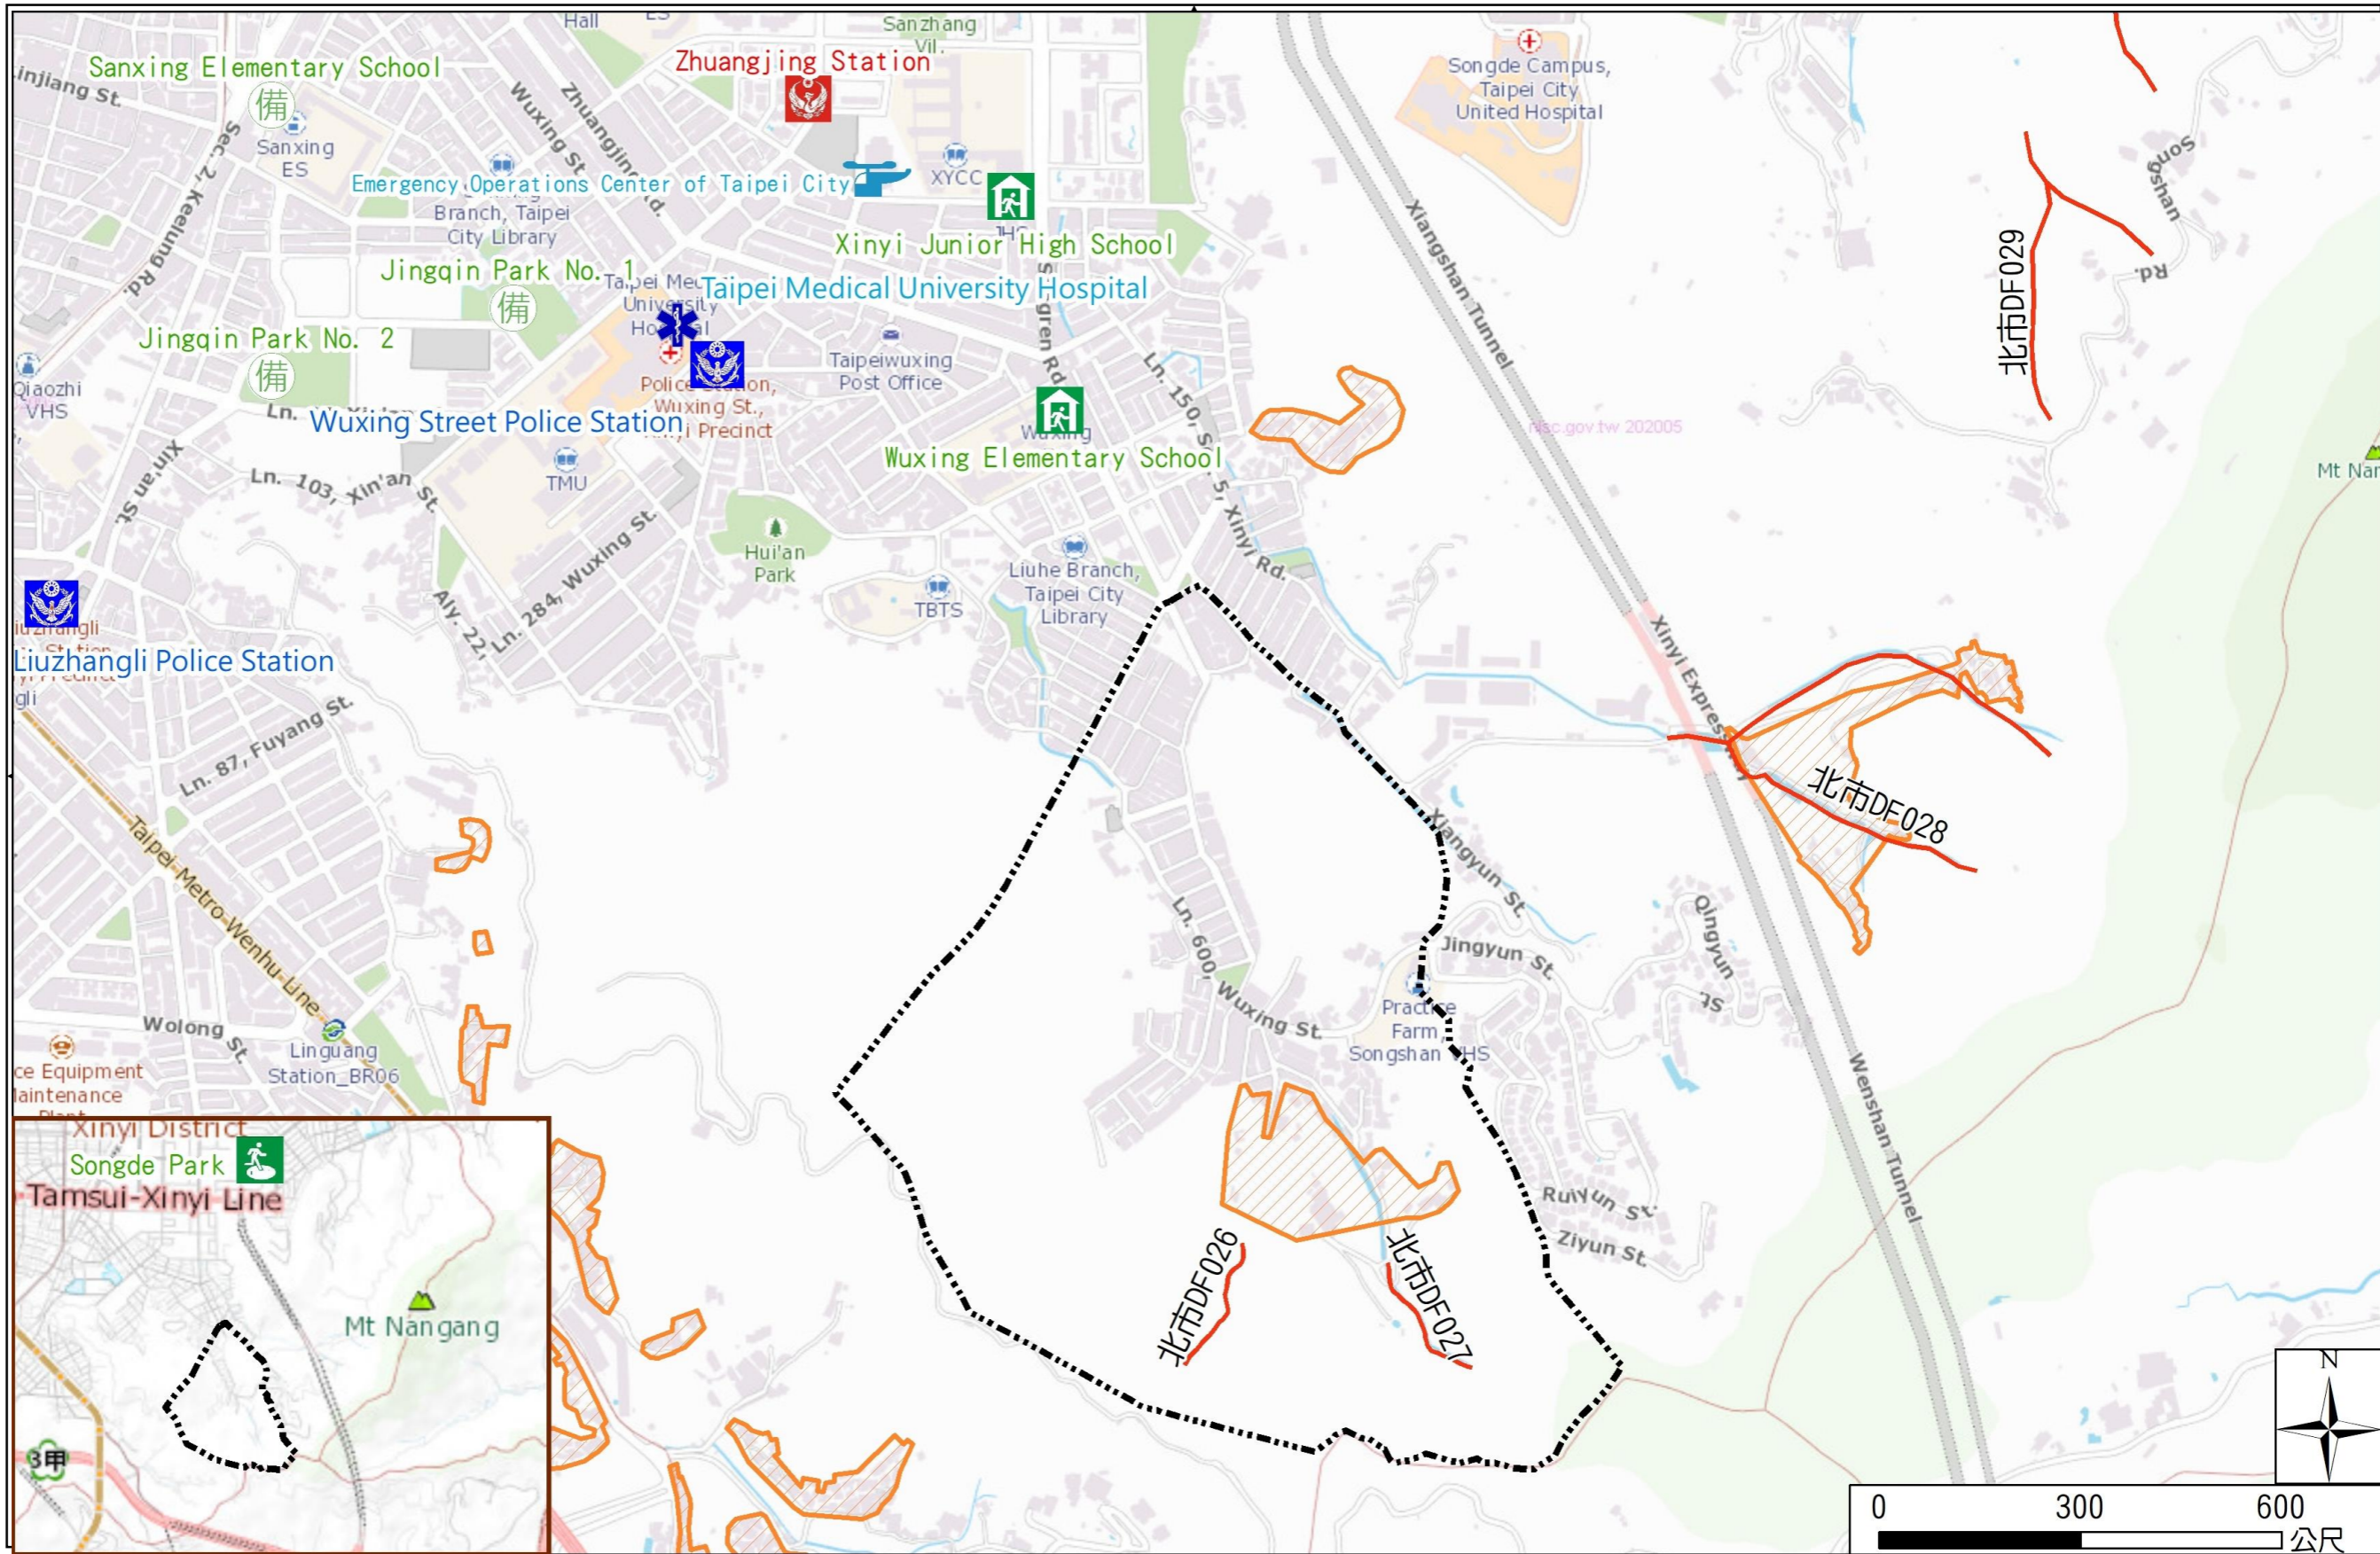

Disaster Prevention Information Website

Taipei City Disaster Prevention Information Website

Evacuation Principle

Flood: Vertical evacuation or preventive evacuation
 Earthquake :

More disaster prevention knowledge :
 Taipei City Disaster Prevention Guide

Evacuation Shelter

Name	Songde Park Shelter for Earthquake
Address	Lane 180, Songde Rd.
Capacity	1340
Contact number	02-27884255
Name	Wuxing Elementary School (School for Priority Shelter) Shelter for Debris Flow
Address	No. 226, Songren Rd.
Capacity	141
Contact number	02-27200226#50
Name	Xinyi Junior High School (School for Priority Shelter) Shelter for Flood
Address	No. 1, Ln. 158, Songren Rd.
Capacity	206
Contact number	02-27236771#511
Name	Sanxing Elementary School
Address	No. 99, Sec. 2, Keelung Rd.
Capacity	228
Contact number	02-27364687#51

Legend 圖例

里界 Village Boundary	避難收容處所 Evacuation Shelter	防救災單位 Disaster Rescue Resources	重要地標 Landmark
里界 Village Boundary	室內避難收容處所(優先安置學校) Indoor Evacuation Shelter (School for Priority Shelter)	警察單位 Police Department	重要地標 Landmark
山坡地老舊聚落 Hillside Communities	室外避難收容處所(防災公園) Outdoor Evacuation Shelter (Disaster Prevention Park)	消防單位 Fire Department	
土石流潛勢溪流 Potential Debris Flow Hazard Torrent	避難收容處所(備用) Evacuation Shelter (Backup)	急救責任醫院 Designated Hospital (Emergency Medical Treatment)	
		直升機起降場 Helipad	