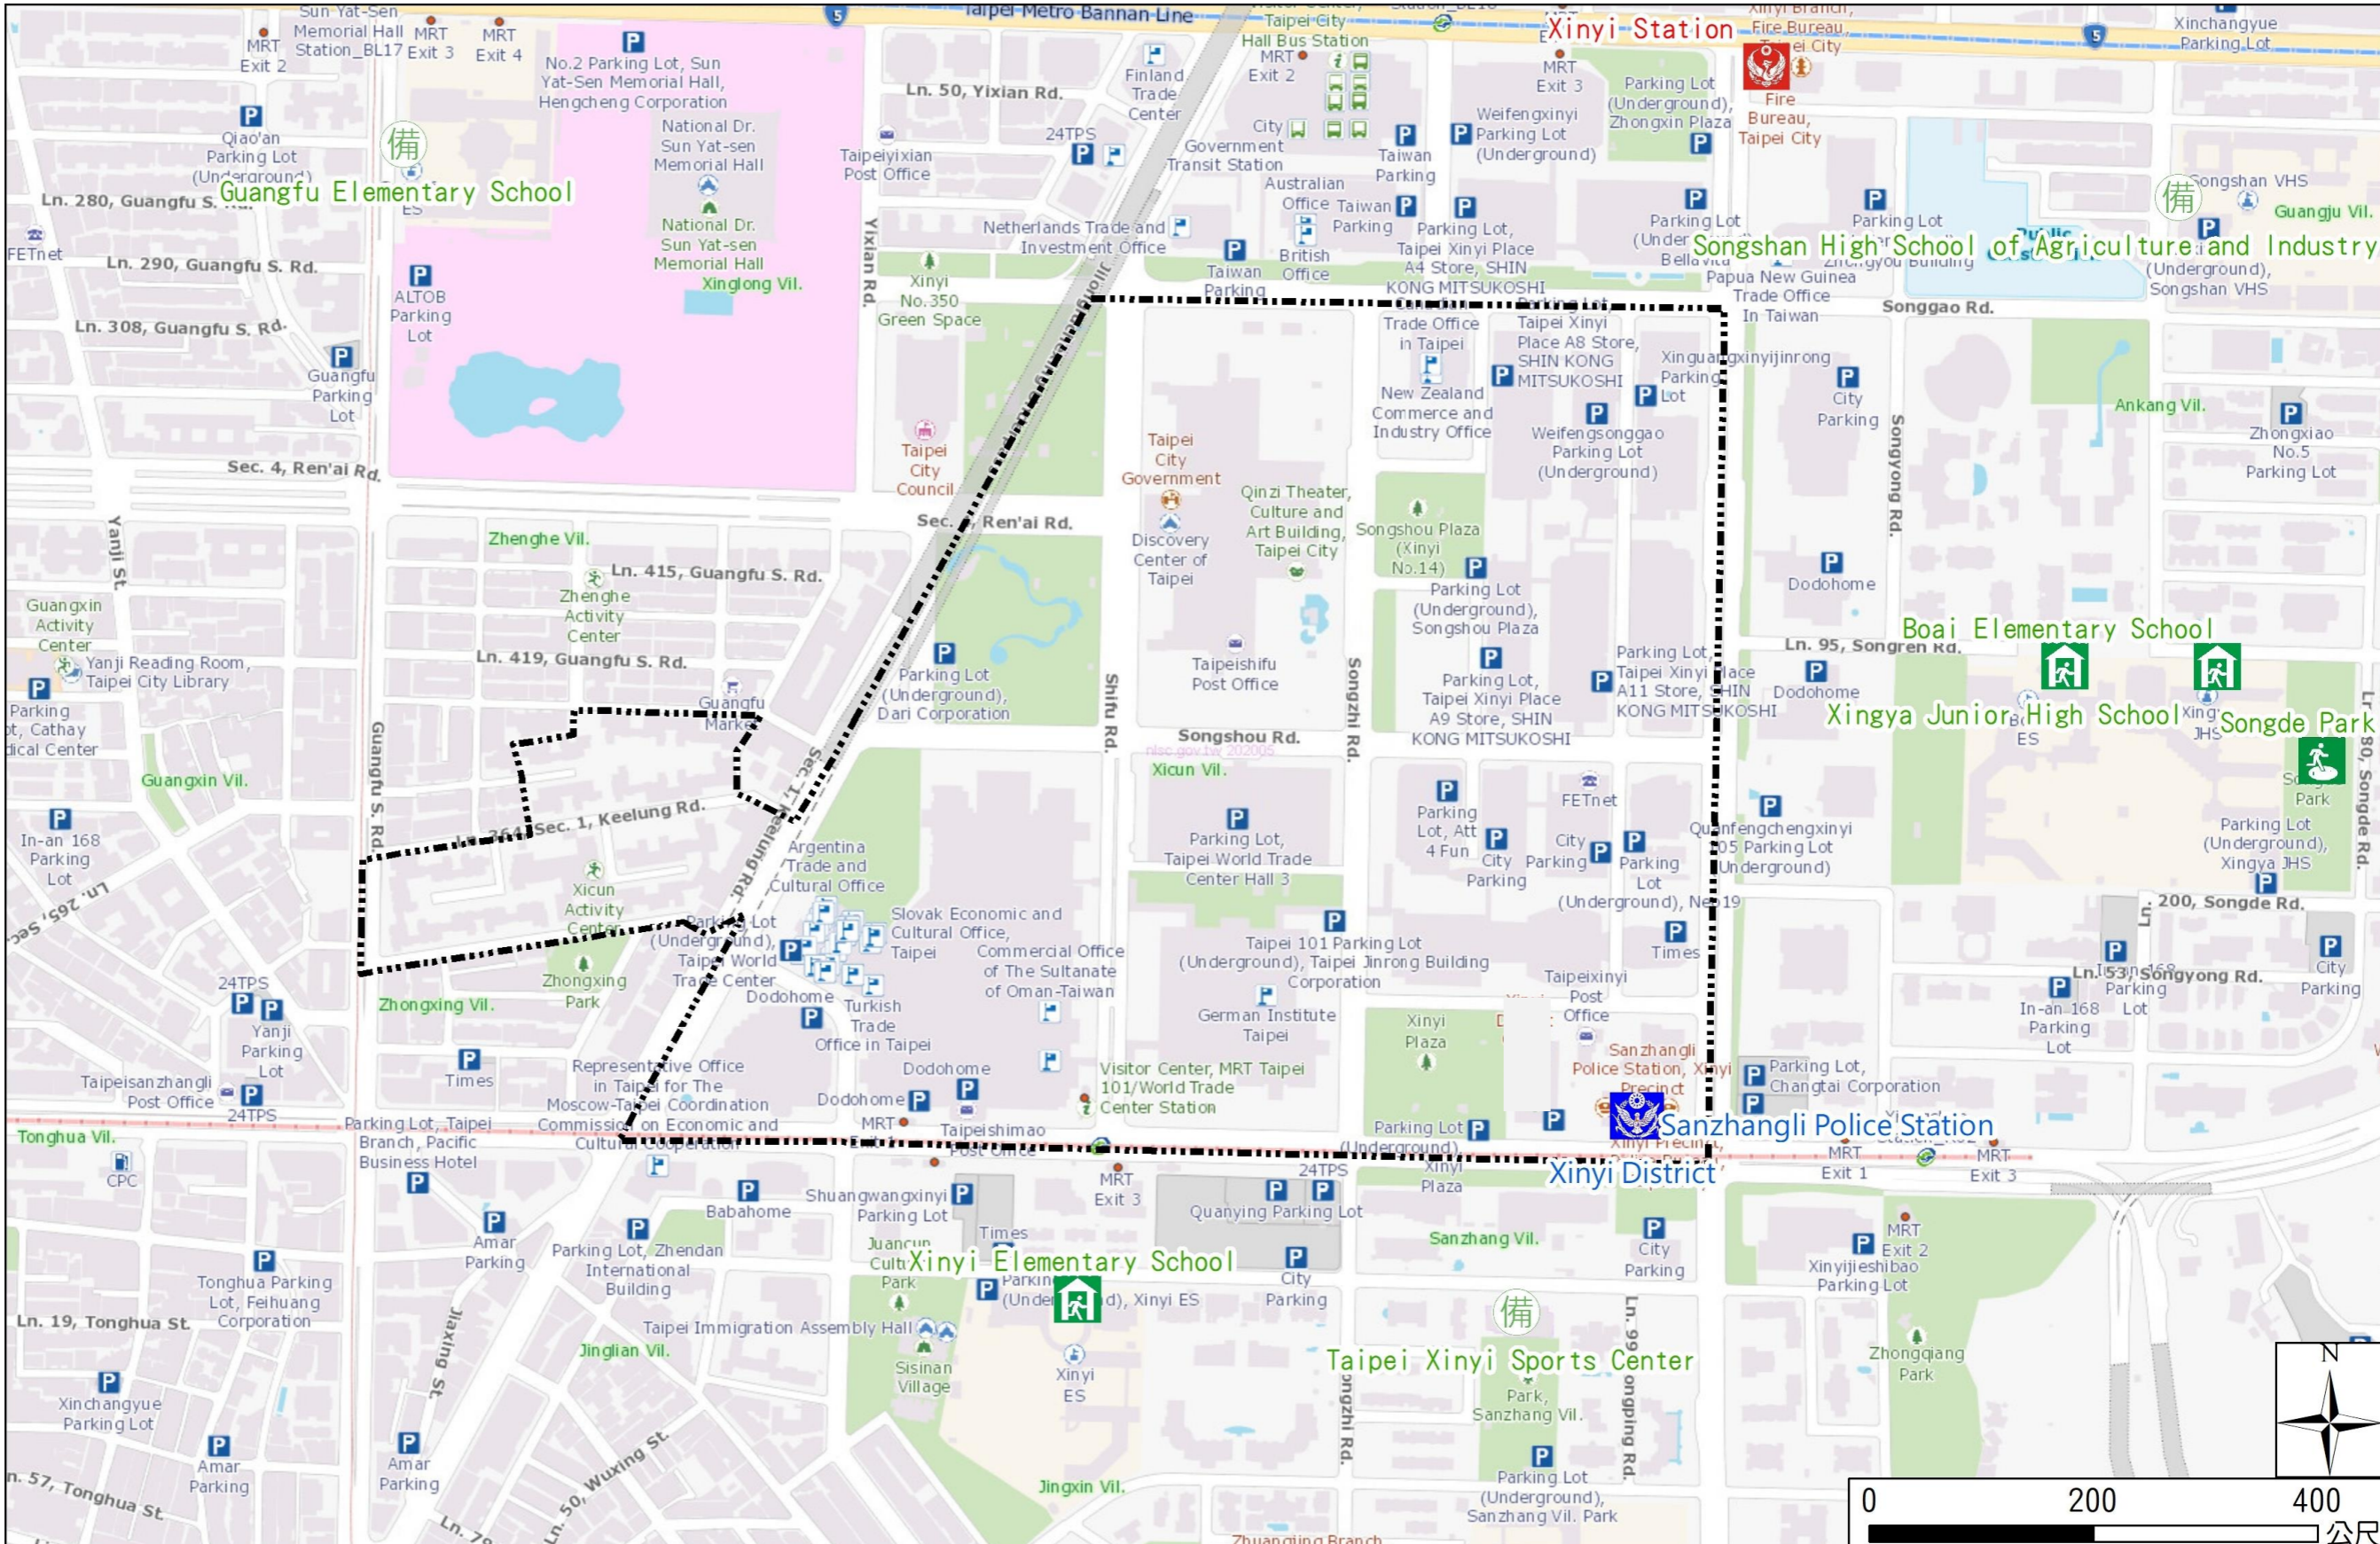

Xicun Vil., Xinyi Dist., Taipei City Evacuation Map

Emergency Notification

Taipei Citizen Hotline : 1999
Fire Department Tel. : 119
Police Department Tel. : 110
EOC of Xinyi Dist.
Non-emergency Number :
02-27239777
Emergency Number :
02-66380119
Officer Mobile : 0975-171571
Note: Please call this District's
EOC to ensure that the
evacuation shelter is open.

Disaster Prevention Information Website

Taipei City Disaster Prevention Information Website

Evacuation Principle

Flood: vertical evacuation or preventive evacuation
Earthquake :

More disaster prevention knowledge :
Taipei City Disaster Prevention Guide

Evacuation Shelter

Name	Songde Park Shelter for Earthquake
Address	Lane 180, Songde Rd.
Capacity	1340
Contact number	02-27884255
Name	Xinyi Elementary School (School for Priority Shelter) Shelter for Flood
Address	No. 60, Songqin St.
Capacity	164
Contact number	02-27204005#831
Name	Boai Elementary School (School for Priority Shelter) Shelter for Earthquake
Address	No. 20, Ln. 95, Songren Rd.
Capacity	156
Contact number	02-23450616#400
Name	Taipei Xinyi Sports Center
Address	No. 100, Songqin St.
Capacity	200
Contact number	02-87861911#211

Legend 圖例	里界 Village Boundary	避難收容處所 Evacuation Shelter	防救災單位 Disaster Rescue Resources	重要地標 Landmark
	里界 Village Boundary	室內避難收容處所(優先安置學校) Indoor Evacuation Shelter (School for Priority Shelter)	警察單位 Police Department	重要地標 Landmark
		室外避難收容處所(防災公園) Outdoor Evacuation Shelter (Disaster Prevention Park)	消防單位 Fire Department	
		避難收容處所(備用) Evacuation Shelter (Backup)	急救責任醫院 Designated Hospital (Emergency Medical Treatment)	
			直升機起降場 Helipad