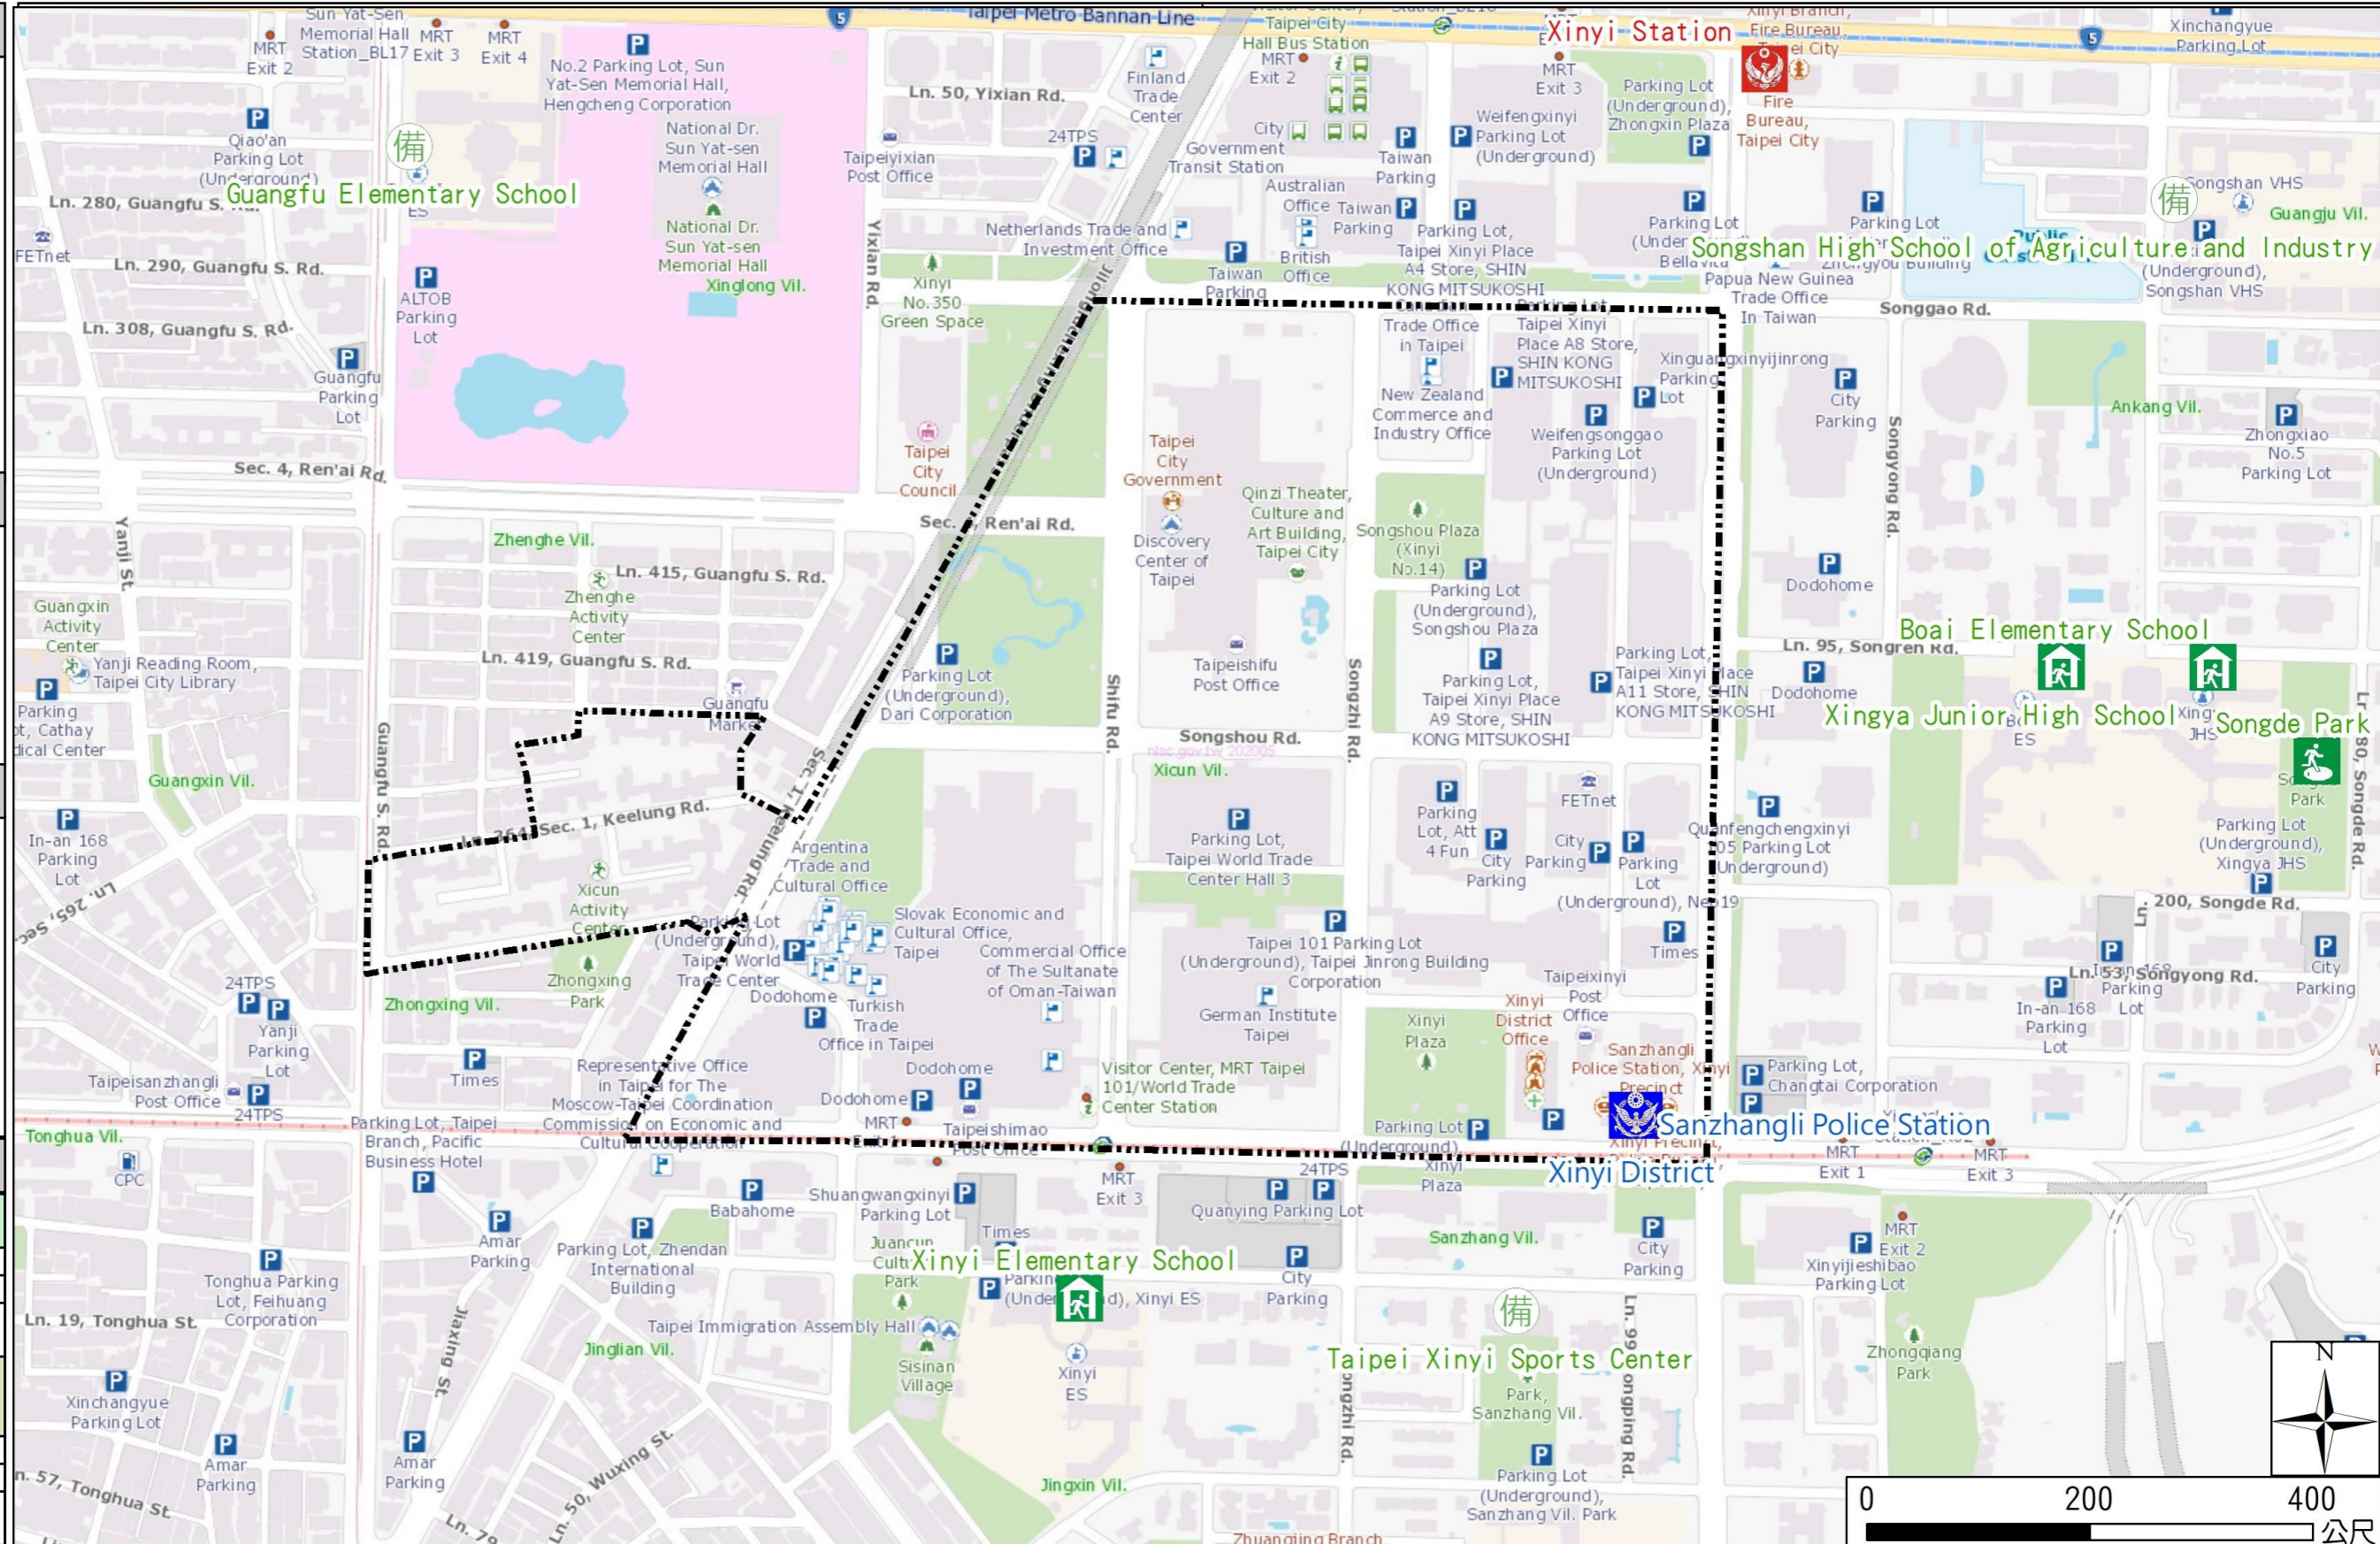

Xicun Vil., Xinyi Dist., Taipei City Simple Evacuation Map

Emergency notification

Taipei Citizen Hotline : 1999
Fire Department Tel. : 119
Police Department Tel. : 110
EOC of Xinyi Dist.
Non-emergency number : 02-27239777
Emergency number : 02-66380119
Officer
Mobile : 0975-171571
Note: Please call this District's EOC to ensure that the evacuation shelter is open

Disaster Prevention Information Website

[Taipei City Disaster Prevention Information Website](#)

Evacuation Principle

Flood: Vertical evacuation or preventive evacuation
Earthquake :

More disaster prevention knowledge :
[Taipei City Disaster Prevention Guide](#)

Evacuation Shelter

Name	Songde Park Shelter for Earthquake
Address	Lane 180, Songde Rd.
Capacity	1340
Contact number	02-27884255
Name	Xinyi Elementary School (School for Priority Shelter) Shelter for Flood
Address	No. 60, Songqin St.
Capacity	164
Contact number	02-27204005#831
Name	Boai Elementary School (School for Priority Shelter) Shelter for Earthquake
Address	No. 20, Ln. 95, Songren Rd.
Capacity	156
Contact number	02-23450616#400
Name	Taipei Xinyi Sports Center
Address	No. 100, Songqin St.
Capacity	200
Contact number	02-87861911#211

Legend 圖例	里界 Village Boundary	避難收容處所 Evacuation Shelter	防救災單位 Disaster Rescue Resources	重要地標 Landmark
	里界 Village Boundary	室內避難收容處所(優先安置學校) Indoor Evacuation Shelter (School for Priority Shelter) 室外避難收容處所(防災公園) Outdoor Evacuation Shelter (Disaster Prevention Park) 避難收容處所(備用) Evacuation Shelter (Backup)	警察單位 Police Department 消防單位 Fire Department 急救責任醫院 Designated Hospital (Emergency Medical Treatment)	直升機起降場 Helipad 重要地標 Landmark