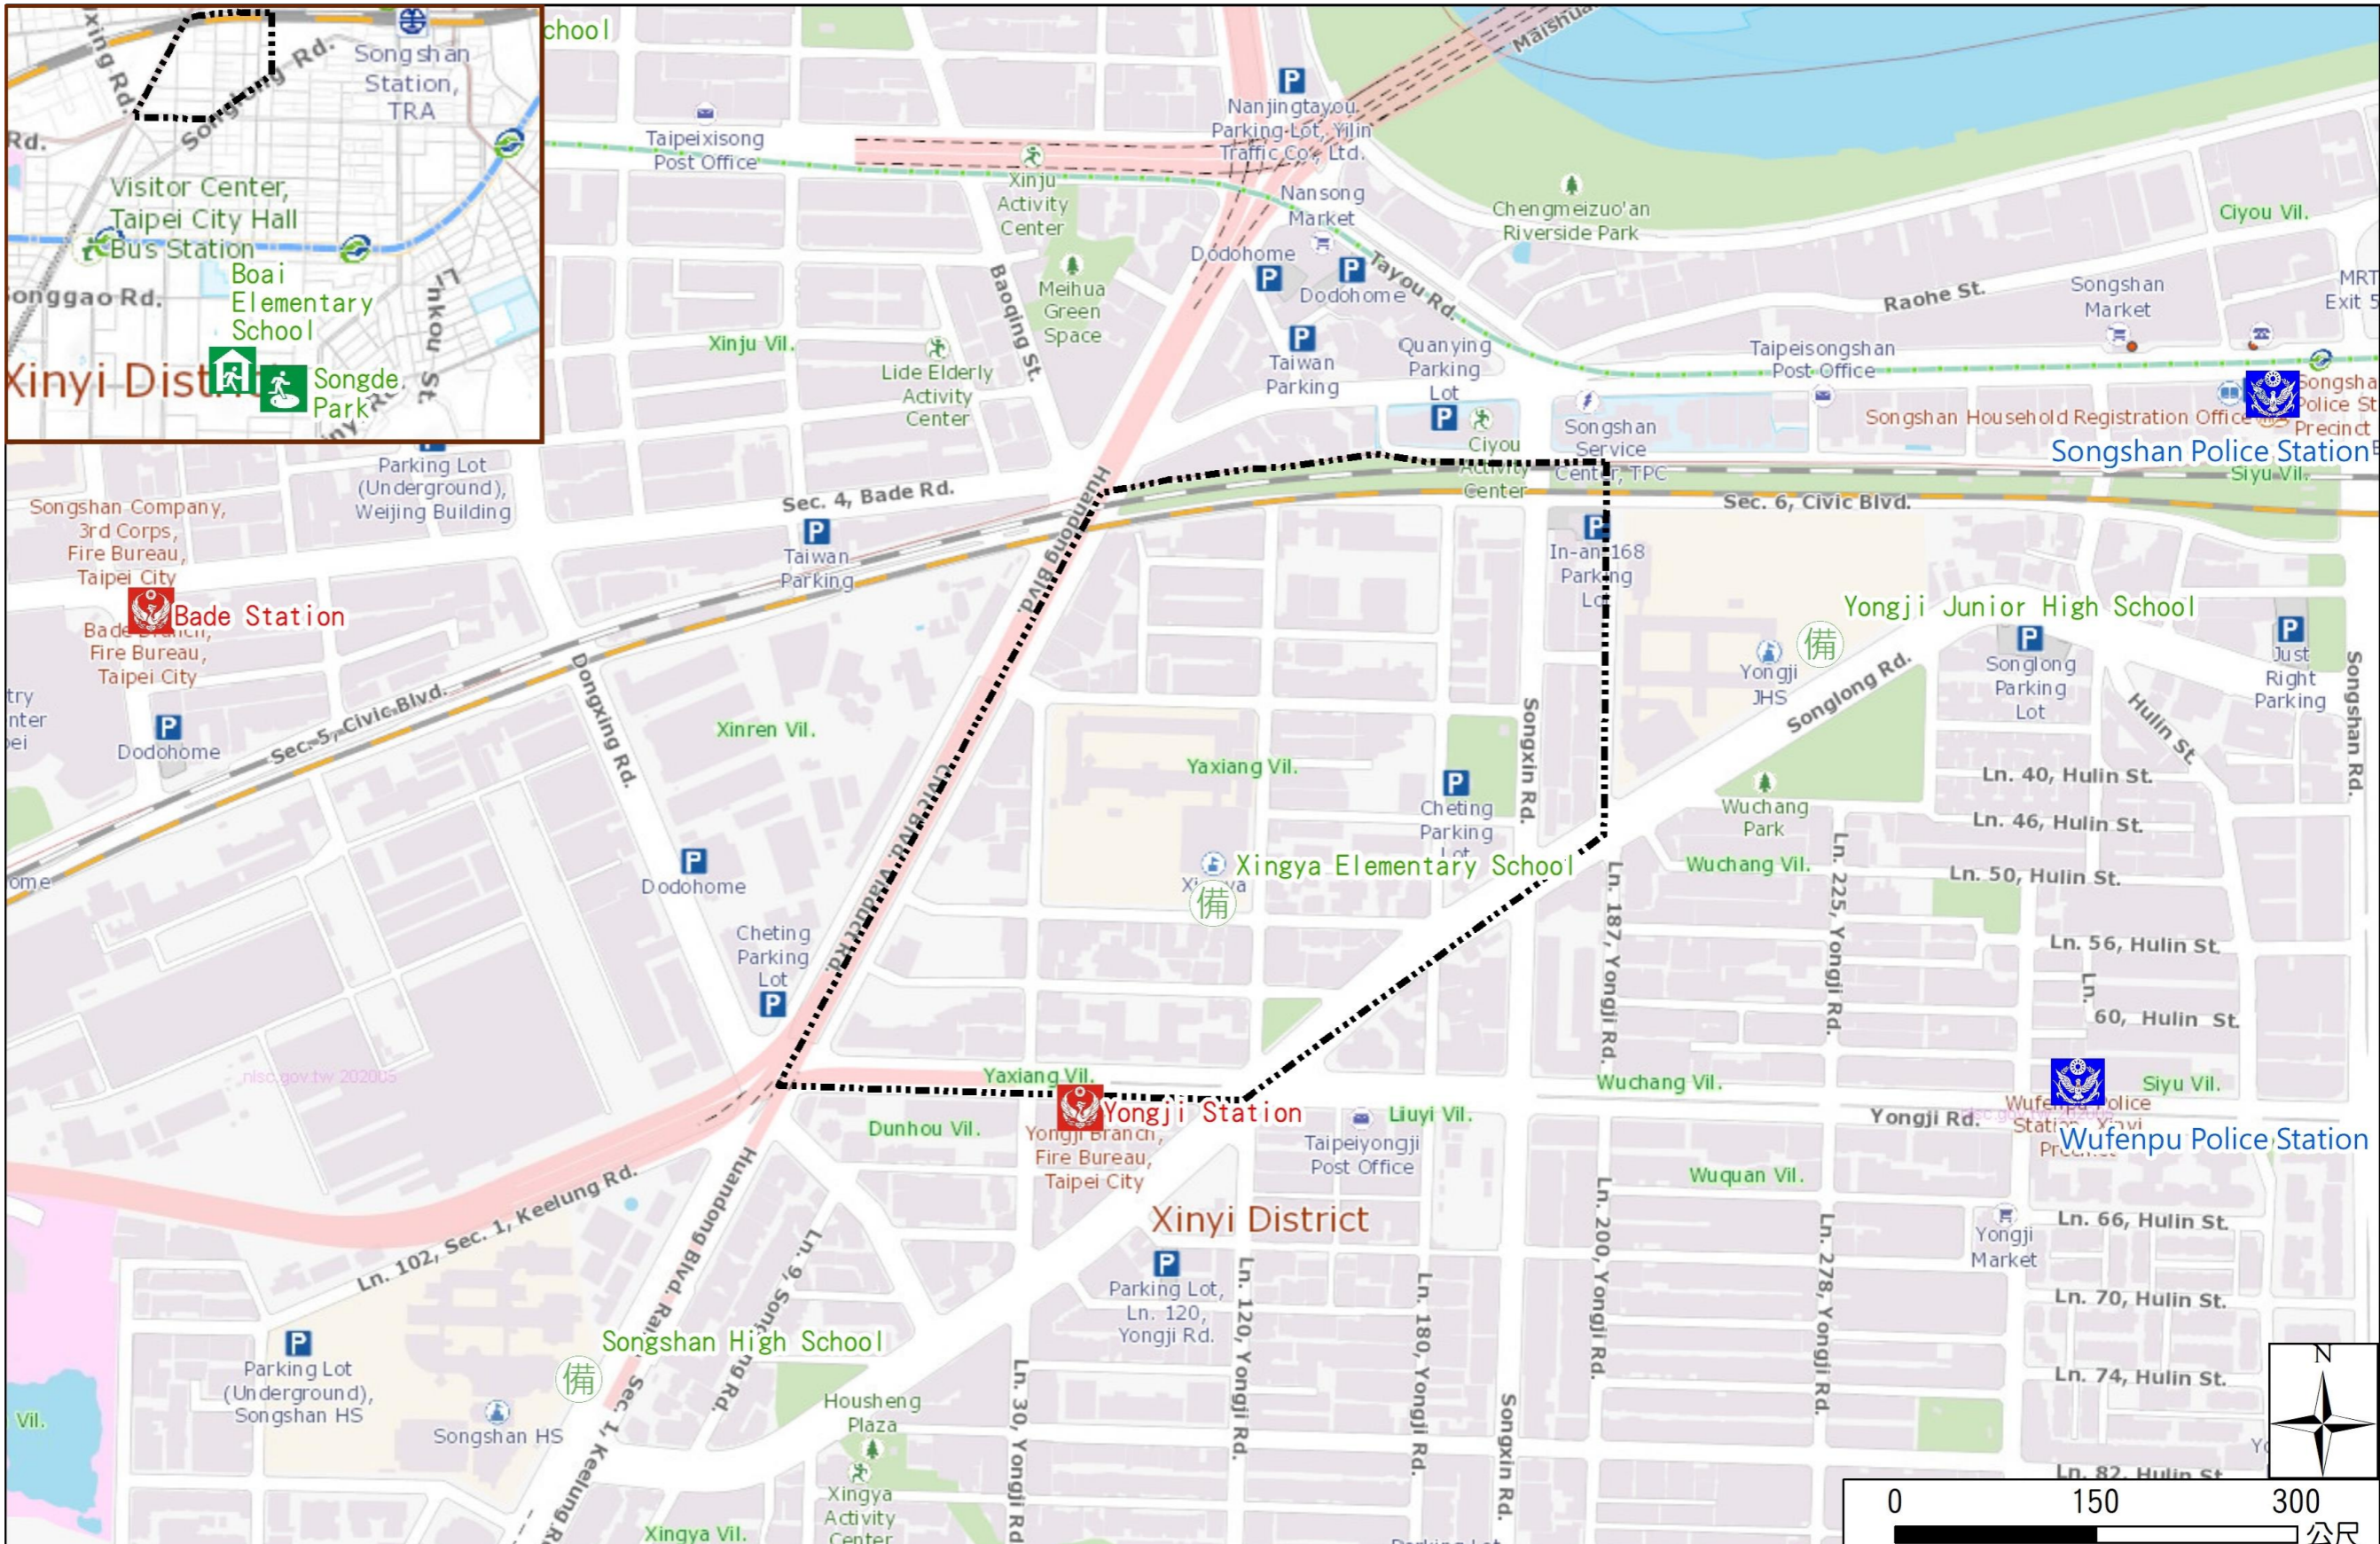

Yaxiang Vil., Xinyi Dist., Taipei City Evacuation Map

Emergency Notification

Taipei Citizen Hotline : 1999
Fire Department Tel. : 119
Police Department Tel. : 110
EOC of Xinyi Dist.
Non-emergency number :
02-27239777
Emergency number :
02-66380119
Officer Mobile : 0900-602621
Note: Please call this District's
EOC to ensure that the
evacuation shelter is open

Disaster Prevention Information Website

Taipei City Disaster Prevention Information Website

Evacuation Principle

Flood: Vertical evacuation or preventive evacuation
Earthquake :

More disaster prevention knowledge :
Taipei City Disaster Prevention Guide

Evacuation Shelter

Name	Songde Park Shelter for Earthquake
Address	Lane 180, Songde Rd.
Capacity	1340
Contact number	02-27884255
Name	Boai Elementary School (School for Priority Shelter) Shelter for Earthquake
Address	No. 20, Ln. 95, Songren Rd.
Capacity	156
Contact number	02-23450616#400
Name	Yongji Junior High School
Address	No. 161, Songlong Rd.
Capacity	97
Contact number	02-27649066#120
Name	Xingya Elementary School
Address	No.9, Ln. 83, Sec. 1, Keelung Rd.
Capacity	198
Contact number	02-27618156#610

Legend 圖例	里界 Village Boundary	避難收容處所 Evacuation Shelter	防救災單位 Disaster Rescue Resources	重要地標 Landmark
	里界 Village Boundary	室內避難收容處所(優先安置學校) Indoor Evacuation Shelter (School for Priority Shelter) 室外避難收容處所(防災公園) Outdoor Evacuation Shelter (Disaster Prevention Park) 避難收容處所(備用) Evacuation Shelter (Backup)	警察單位 Police Department 消防單位 Fire Department 急救責任醫院 Designated Hospital (Emergency Medical Treatment)	直升機起降場 Helipad 重要地標 Landmark