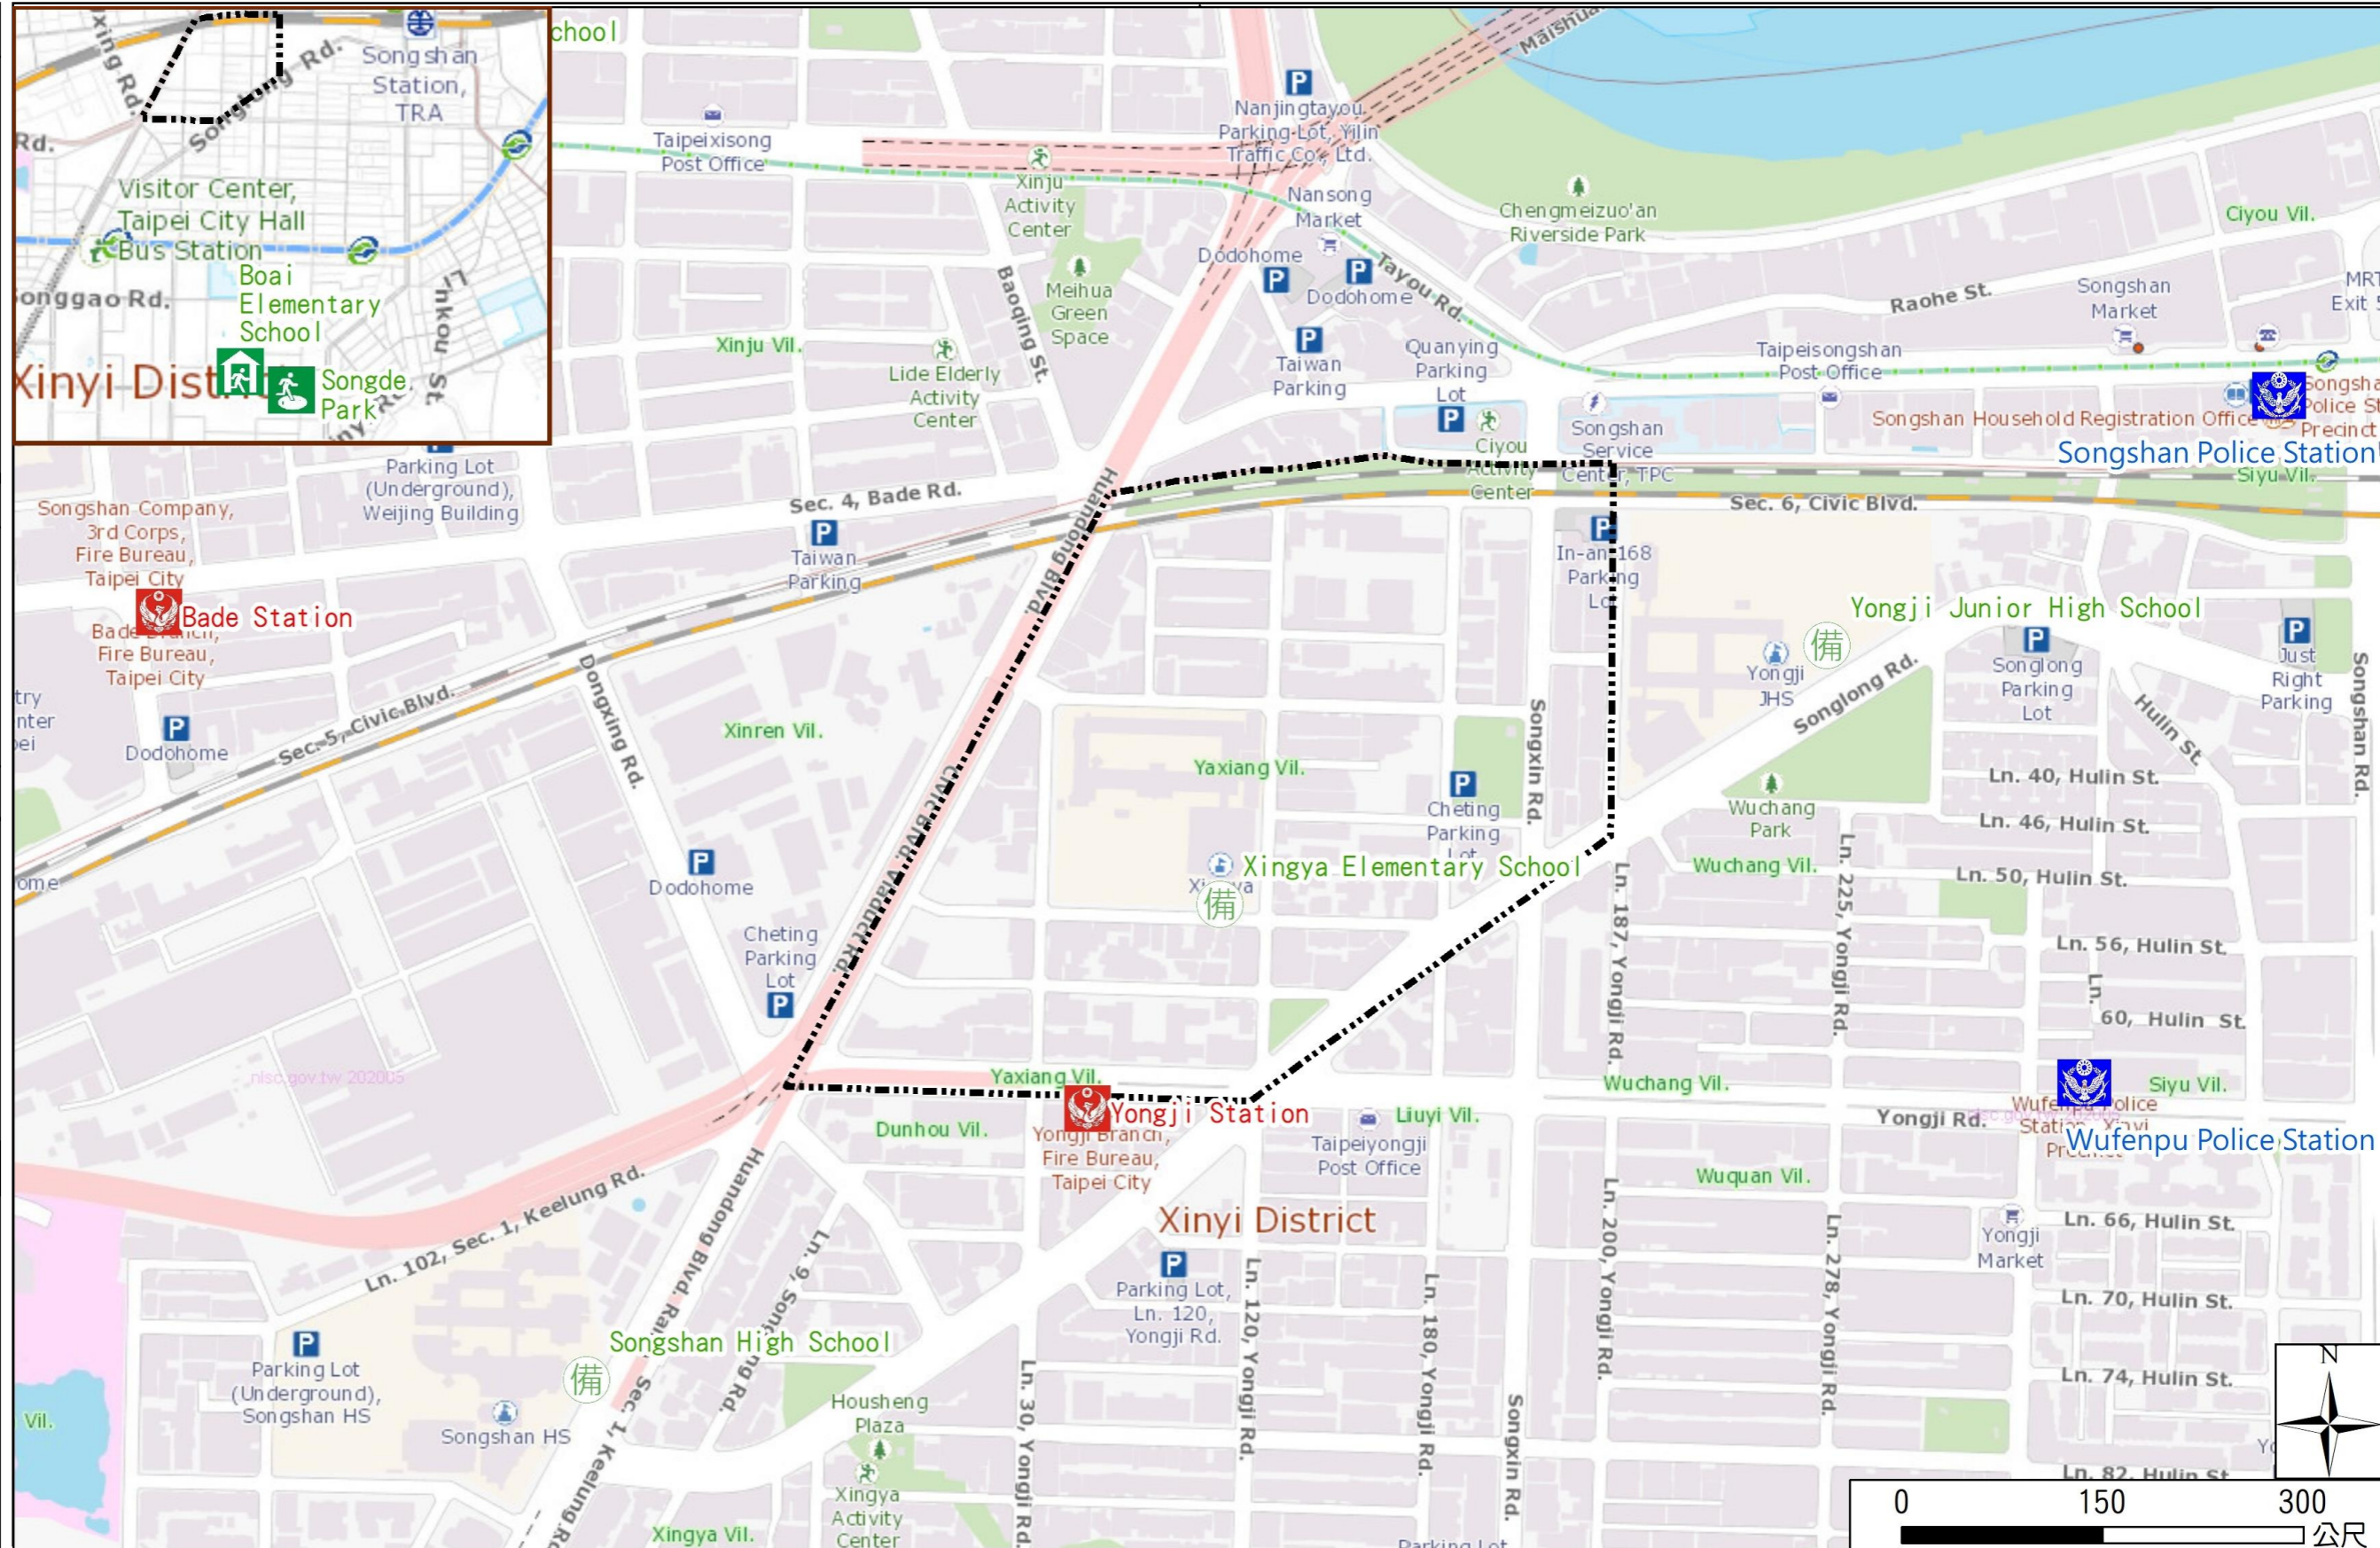

Yaxiang Vil., Xinyi Dist., Taipei City Simple Evacuation Map

Emergency notification

Taipei Citizen Hotline : 1999
Fire Department Tel. : 119
Police Department Tel. : 110
EOC of Xinyi Dist.
Non-emergency number : 02-27239777
Emergency number : 02-66380119
Officer
Mobile : 0900-602621
Note: Please call this District's EOC to ensure that the evacuation shelter is open

Disaster Prevention Information Website

Taipei City Disaster Prevention Information Website

Evacuation Principle

Flood: Vertical evacuation or preventive evacuation
Earthquake :

More disaster prevention knowledge :
Taipei City Disaster Prevention Guide

Evacuation Shelter

Name	Songde Park Shelter for Earthquake
Address	Lane 180, Songde Rd.
Capacity	1340
Contact number	02-27884255
Name	Boai Elementary School (School for Priority Shelter) Shelter for Earthquake
Address	No. 20, Ln. 95, Songren Rd.
Capacity	156
Contact number	02-23450616#400
Name	Yongji Junior High School
Address	No. 161, Songlong Rd.
Capacity	97
Contact number	02-27649066#120
Name	Xingya Elementary School
Address	No.9, Ln. 83, Sec. 1, Keelung Rd.
Capacity	198
Contact number	02-27618156#610

Legend 圖例	里界 Village Boundary	避難收容處所 Evacuation Shelter	防救災單位 Disaster Rescue Resources	重要地標 Landmark
	里界 Village Boundary	室內避難收容處所(優先安置學校) Indoor Evacuation Shelter (School for Priority Shelter) 室外避難收容處所(防災公園) Outdoor Evacuation Shelter (Disaster Prevention Park) 避難收容處所(備用) Evacuation Shelter (Backup)	警察單位 Police Department 消防單位 Fire Department 急救責任醫院 Designated Hospital (Emergency Medical Treatment)	直升機起降場 Helipad 重要地標 Landmark