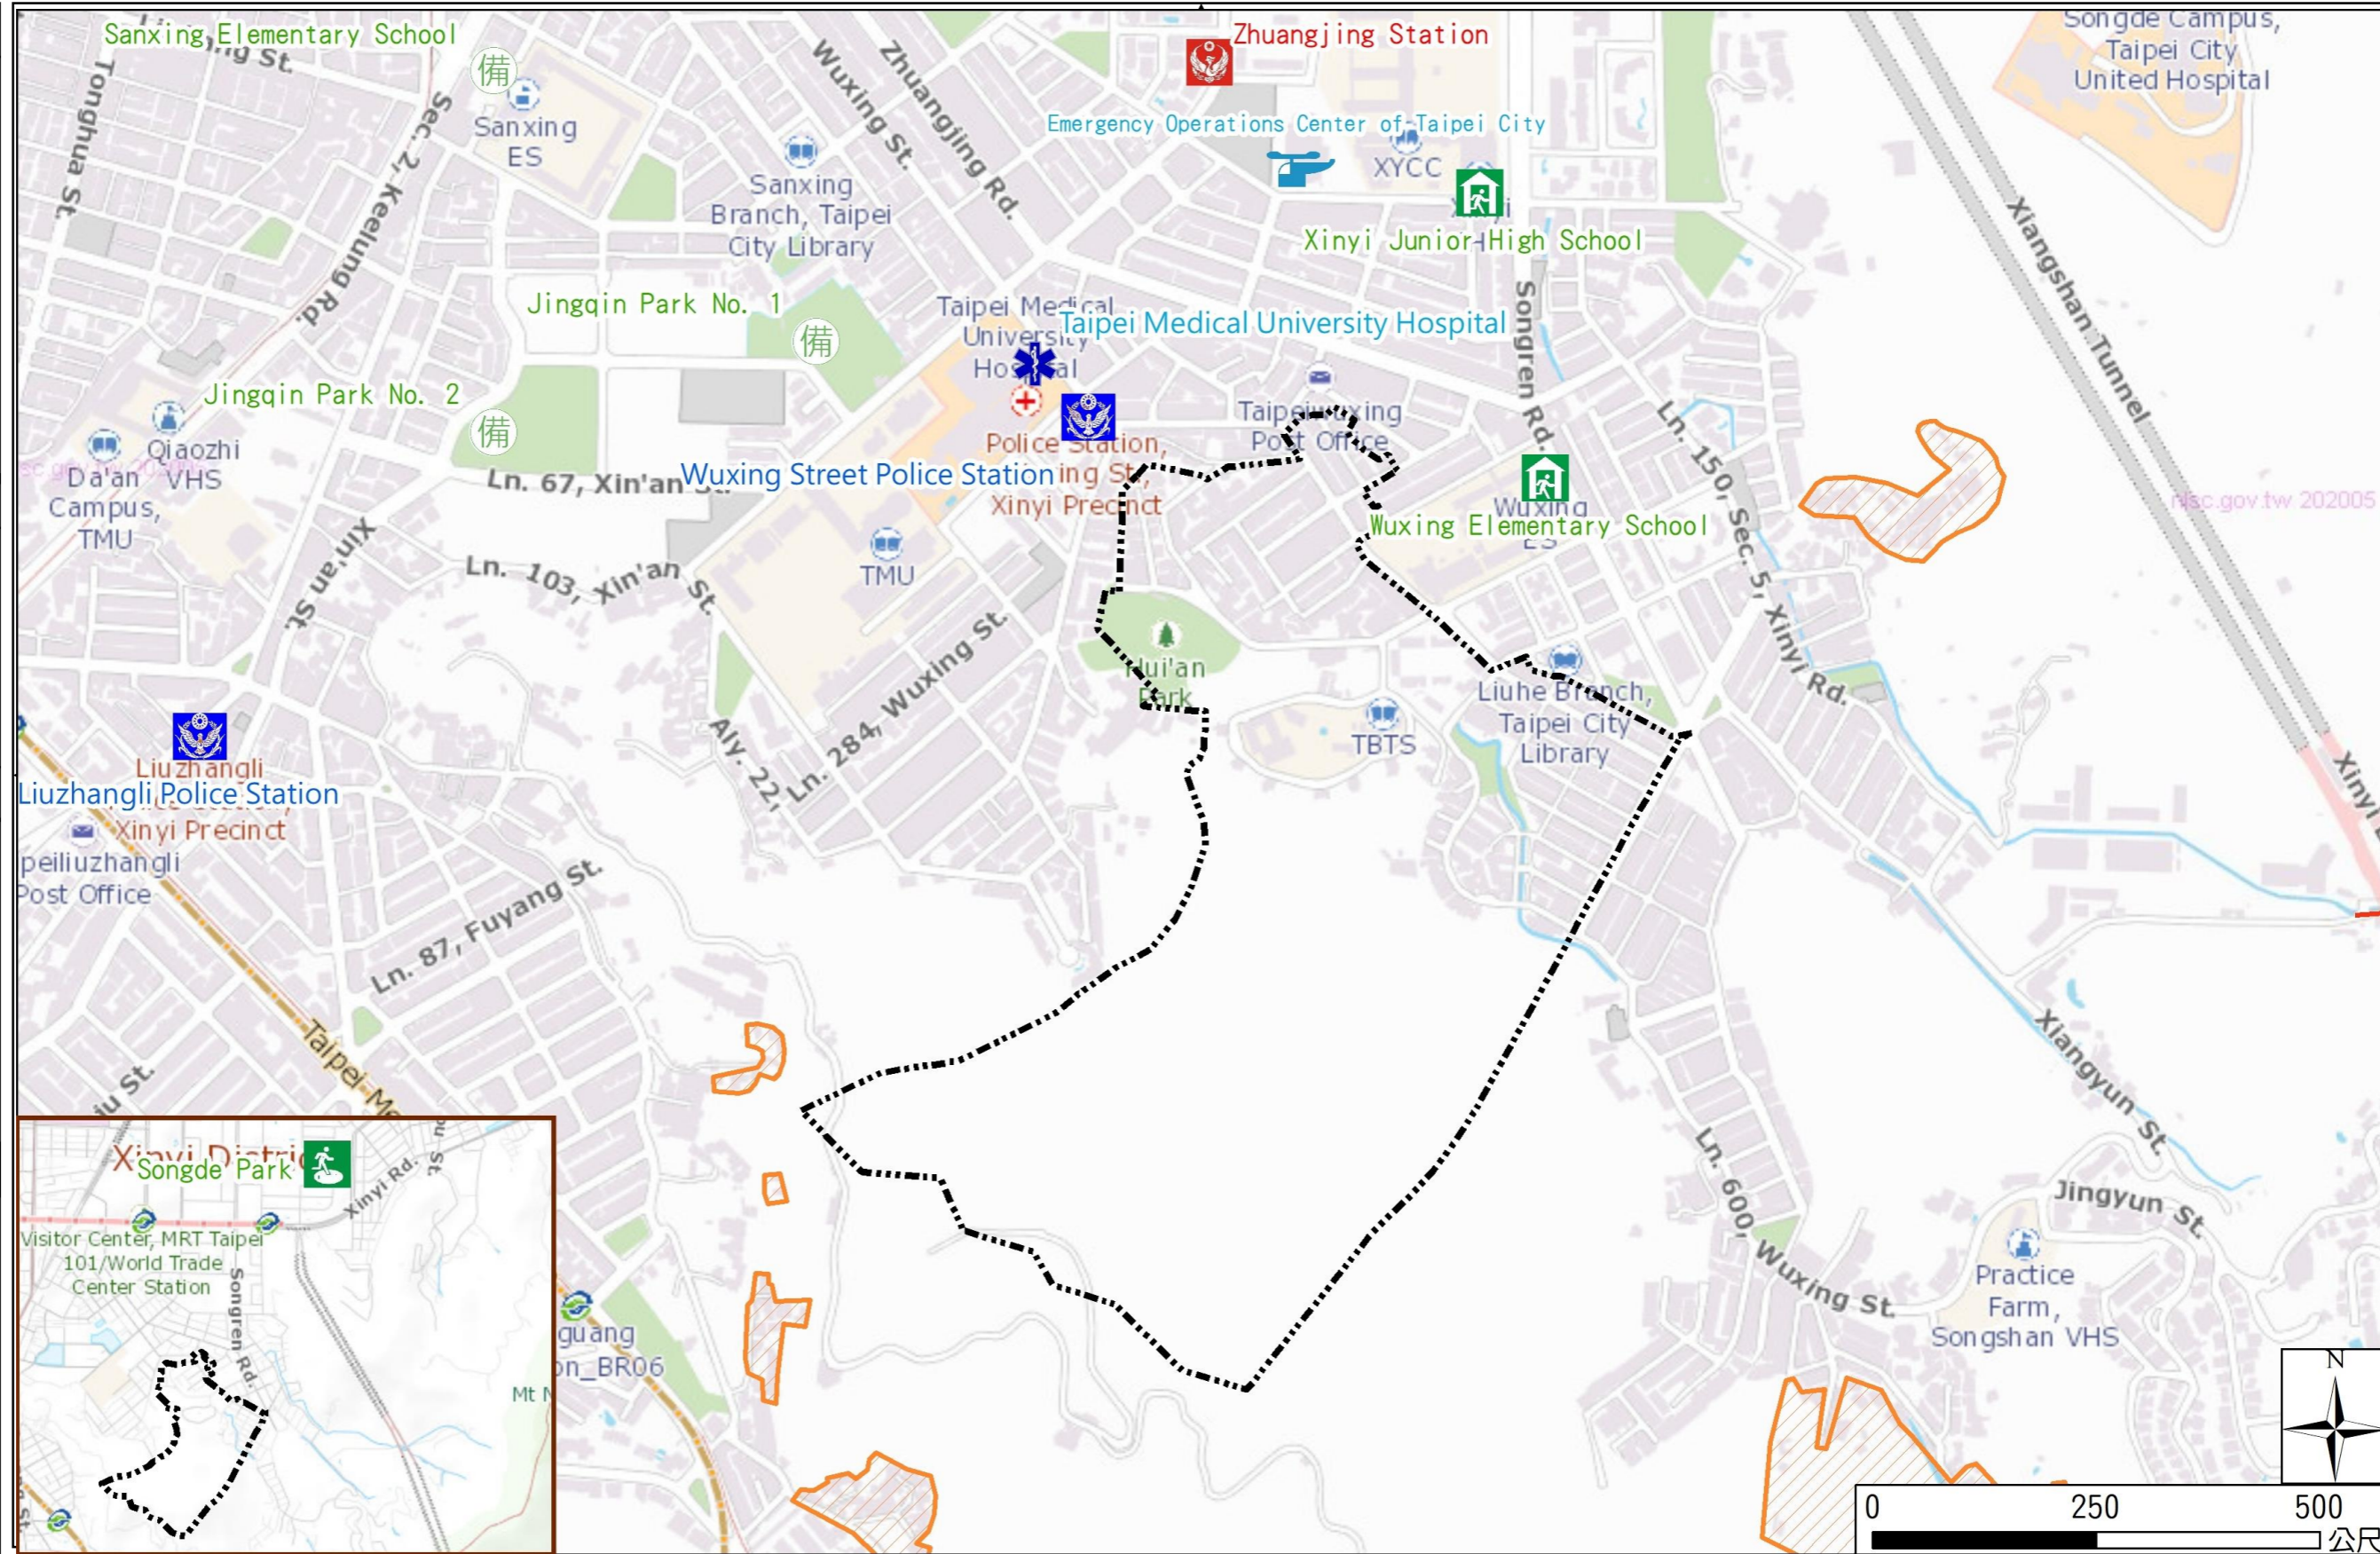

Hui'an Vil., Xinyi Dist., Taipei City Simple Evacuation Map

Emergency notification

Taipei Citizen Hotline : 1999
 Fire Department Tel. : 119
 Police Department Tel. : 110
 EOC of Xinyi Dist.
 Non-emergency number :
 02-27239777
 Emergency number :
 02-66380119
 Officer
 Mobile : 0921-912430
 Note: Please call this District's
 EOC to ensure that the evacuation
 shelter is open

Disaster Prevention Information Website

Taipei City Disaster Prevention Information Website

Evacuation Principle

Flood: Vertical evacuation or preventive evacuation
 Earthquake :

More disaster prevention knowledge :
 Taipei City Disaster Prevention Guide

Evacuation Shelter

Name	Songde Park Shelter for Earthquake
Address	Lane 180, Songde Rd.
Capacity	1340
Contact number	02-27884255
Name	Wuxing Elementary School (School for Priority Shelter) Shelter for Debris Flow
Address	No. 226, Songren Rd.
Capacity	141
Contact number	02-27200226#50
Name	Xinyi Junior High School (School for Priority Shelter) Shelter for Flood
Address	No.1, Ln. 158, Songren Rd.
Capacity	206
Contact number	02-27236771#511
Name	Sanxing Elementary School
Address	No. 99, Sec. 2, Keelung Rd.
Capacity	228
Contact number	02-27364687#51