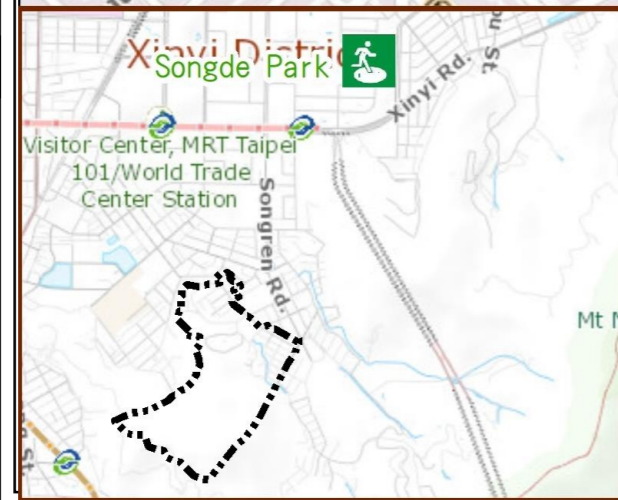

Evacuation Shelter

Name	Songde Park Shelter for Earthquake
Address	Lane 180, Songde Rd.
Capacity	1340
Contact number	02-27884255
Name	Wuxing Elementary School (School for Priority Shelter) Shelter for Debris Flow
Address	No. 226, Songren Rd.
Capacity	141
Contact number	02-27200226#50
Name	Xinyi Junior High School (School for Priority Shelter) Shelter for Flood
Address	No.1, Ln. 158, Songren Rd.
Capacity	206
Contact number	02-27236771#511
Name	Sanxing Elementary School
Address	No. 99, Sec. 2, Keelung Rd.
Capacity	228
Contact number	02-27364687#51