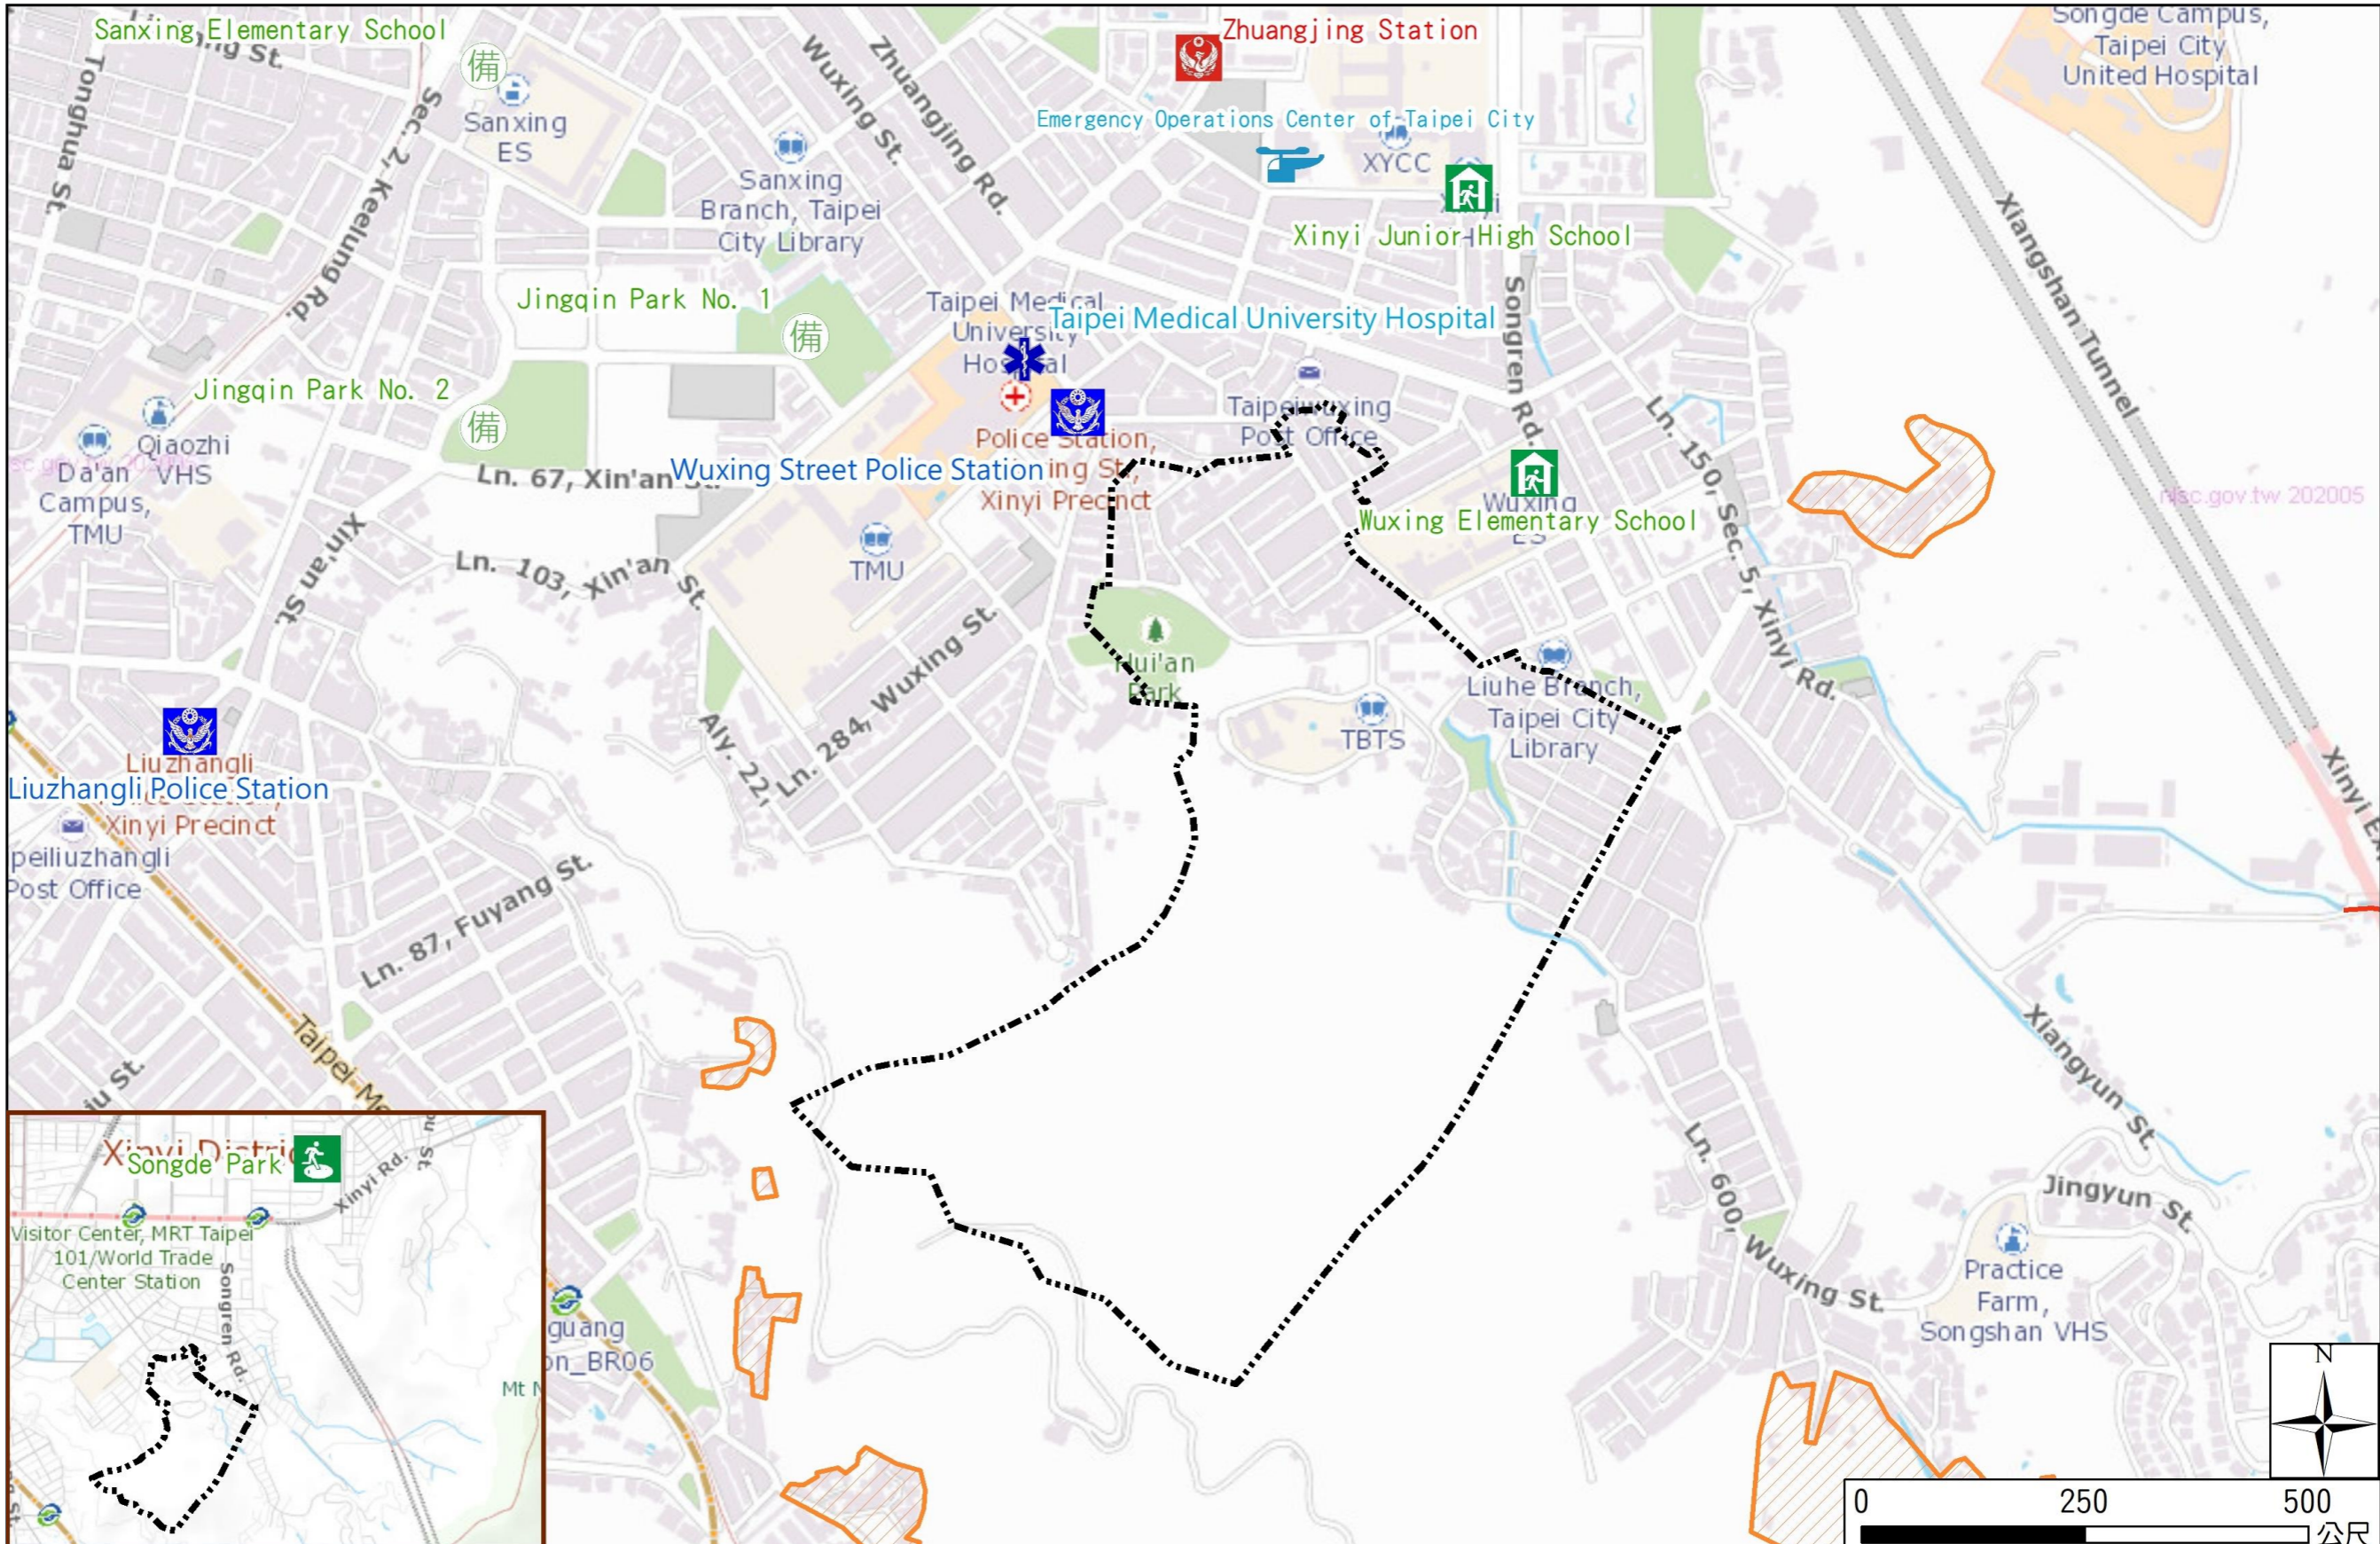

# Hui'an Vil., Xinyi Dist., Taipei City Evacuation Map

## Evacuation Shelter

Name	Songde Park Shelter for Earthquake
Address	Lane 180, Songde Rd.
Capacity	1340
Contact number	02-27884255
Name	Wuxing Elementary School (School for Priority Shelter) Shelter for Debris Flow
Address	No. 226, Songren Rd.
Capacity	141
Contact number	02-27200226#50
Name	Xinyi Junior High School (School for Priority Shelter) Shelter for Flood
Address	No.1, Ln. 158, Songren Rd.
Capacity	206
Contact number	02-27236771#511
Name	Sanxing Elementary School
Address	No. 99, Sec. 2, Keelung Rd.
Capacity	77
Contact number	02-27364687#150