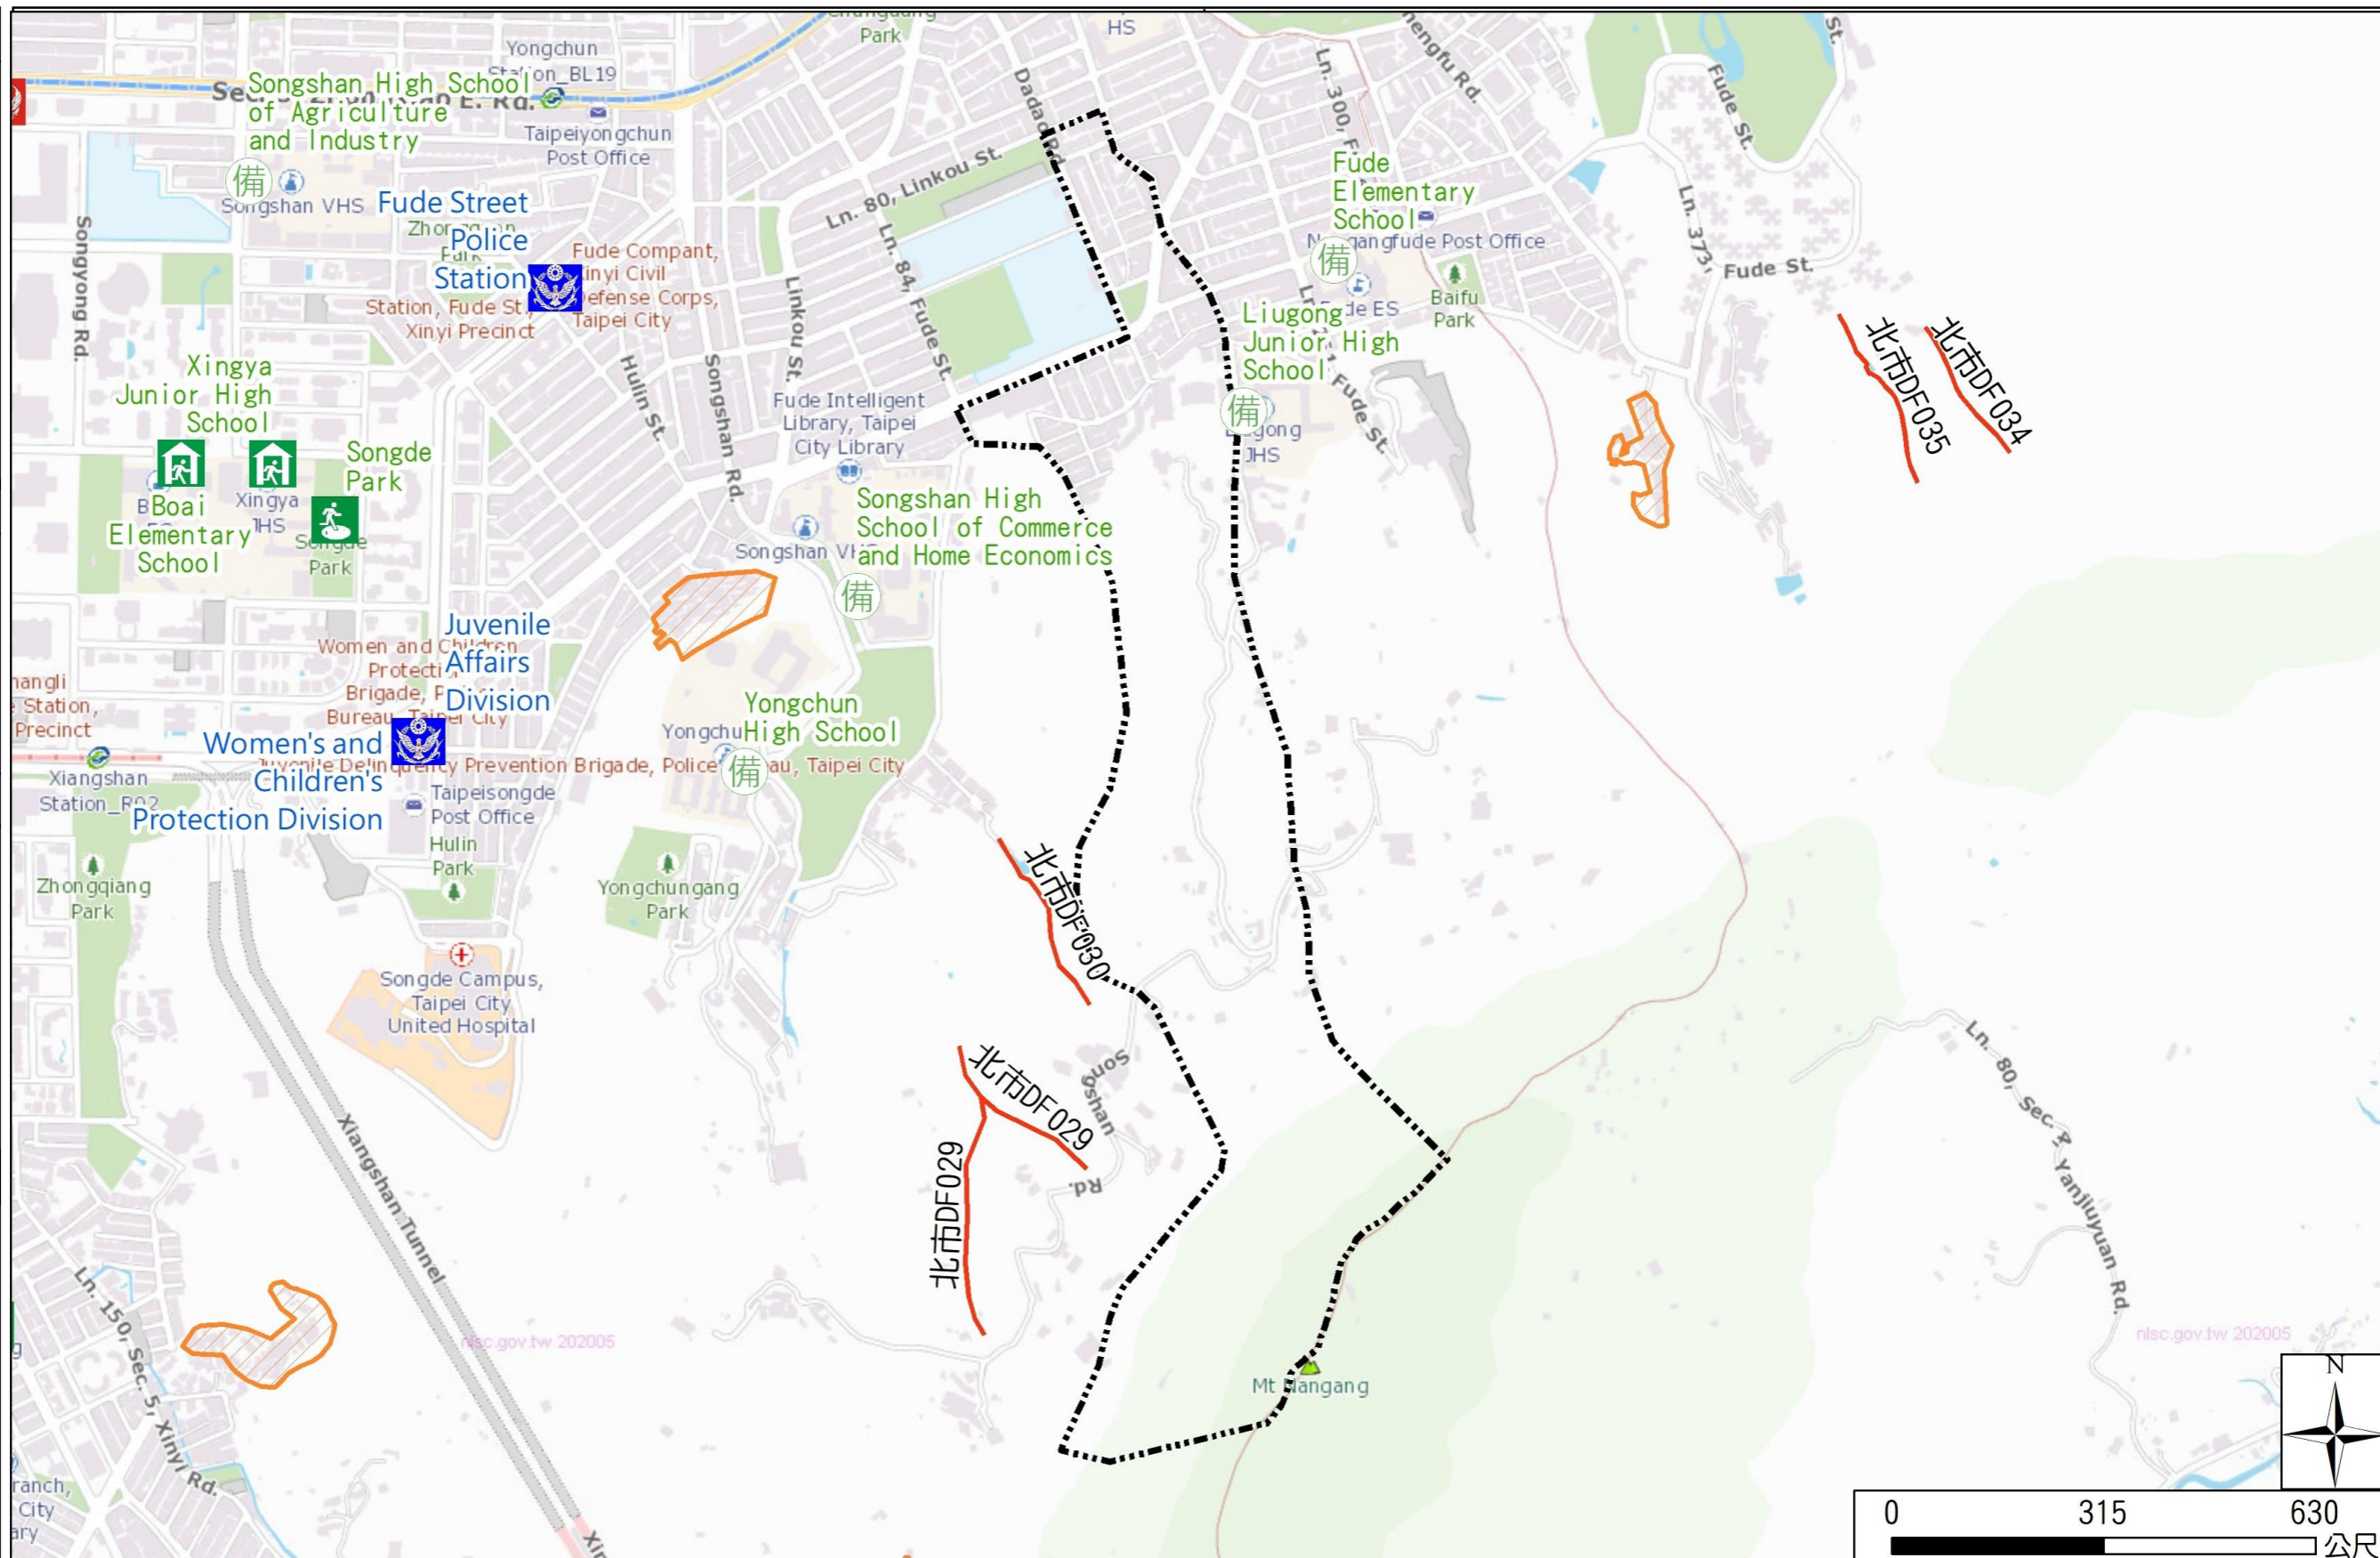

Disaster Prevention Information Website

Taipei City Disaster Prevention Information Website

Evacuation Principle

Flood: Vertical evacuation or preventive evacuation
 Earthquake :

More disaster prevention knowledge :
 Taipei City Disaster Prevention Guide

Evacuation Shelter

Name	Songde Park Shelter for Earthquake
Address	Lane 180, Songde Rd.
Capacity	1340
Contact number	02-27884255
Name	Xingya Junior High School (School for Priority Shelter) Shelter for Earthquake
Address	No. 15, Ln. 168, Songde Rd.
Capacity	251
Contact number	02-27232771#500
Name	Boai Elementary School (School for Priority Shelter) Shelter for Earthquake
Address	No. 20, Ln. 95, Songren Rd.
Capacity	156
Contact number	02-23450616#400
Name	Liugong Junior High School
Address	No. 15, Ln. 221, Fude St.
Capacity	30
Contact number	02-27261481#400