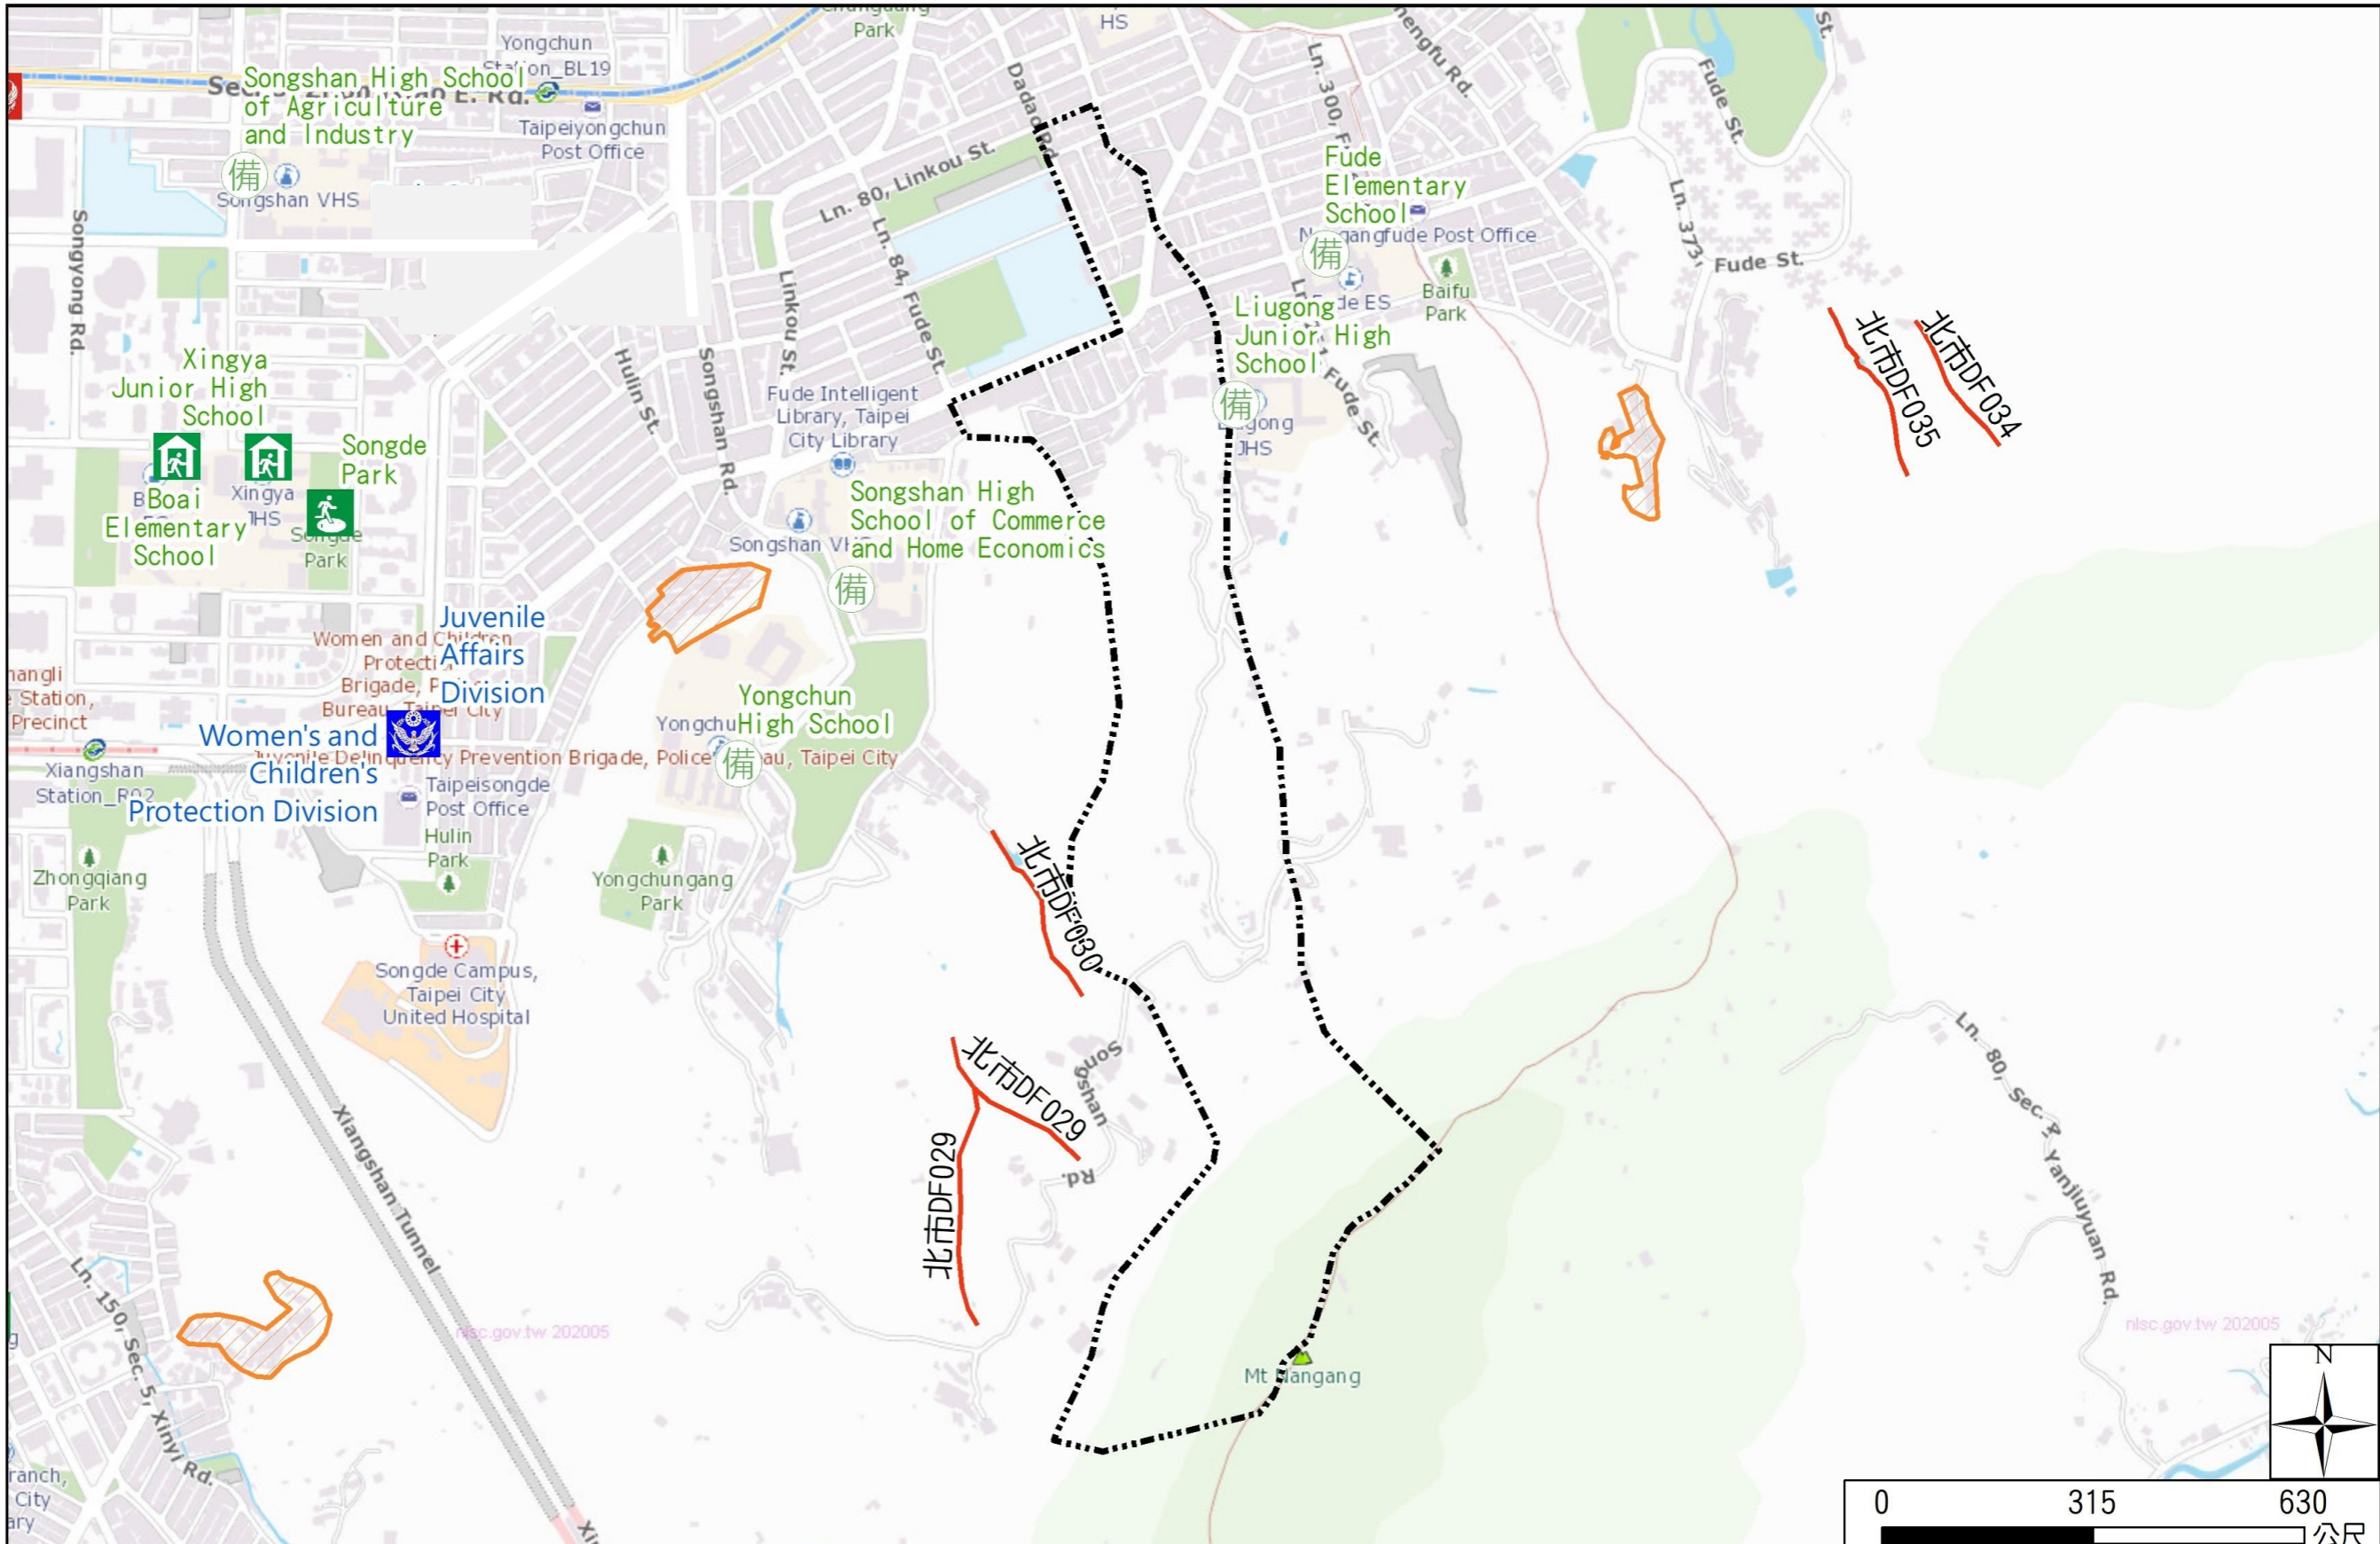

Disaster Prevention Information Website

Taipei City Disaster Prevention Information Website

Evacuation Principle

Flood: Vertical evacuation or preventive evacuation
 Earthquake :

More disaster prevention knowledge :
 Taipei City Disaster Prevention Guide

Evacuation Shelter

Name	Songde Park Shelter for Earthquake
Address	Lane 180, Songde Rd.
Capacity	1340
Contact number	02-27884255
Name	Xingya Junior High School (School for Priority Shelter) Shelter for Earthquake
Address	No. 15, Ln. 168, Songde Rd.
Capacity	251
Contact number	02-27232771#500
Name	Boai Elementary School (School for Priority Shelter) Shelter for Earthquake
Address	No. 20, Ln. 95, Songren Rd.
Capacity	156
Contact number	02-23450616#400
Name	Liugong Junior High School
Address	No. 15, Ln. 221, Fude St.
Capacity	30
Contact number	02-27261481#400

Legend 圖例	里界 Village Boundary	避難收容處所 Evacuation Shelter	防救災單位 Disaster Rescue Resources	重要地標 Landmark
	里界 Village Boundary	 室內避難收容處所(優先安置學校) Indoor Evacuation Shelter (School for Priority Shelter)	 警察單位 Police Department	 重要地標 Landmark
	山坡地老舊聚落 Hillside Communities	 室外避難收容處所(防災公園) Outdoor Evacuation Shelter (Disaster Prevention Park)	 消防單位 Fire Department	
	土石流潛勢溪流 Potential Debris Flow Hazard Torrent	 避難收容處所(備用) Evacuation Shelter (Backup)	 急救責任醫院 Designated Hospital (Emergency Medical Treatment)	
			 直升機起降場 Helipad	