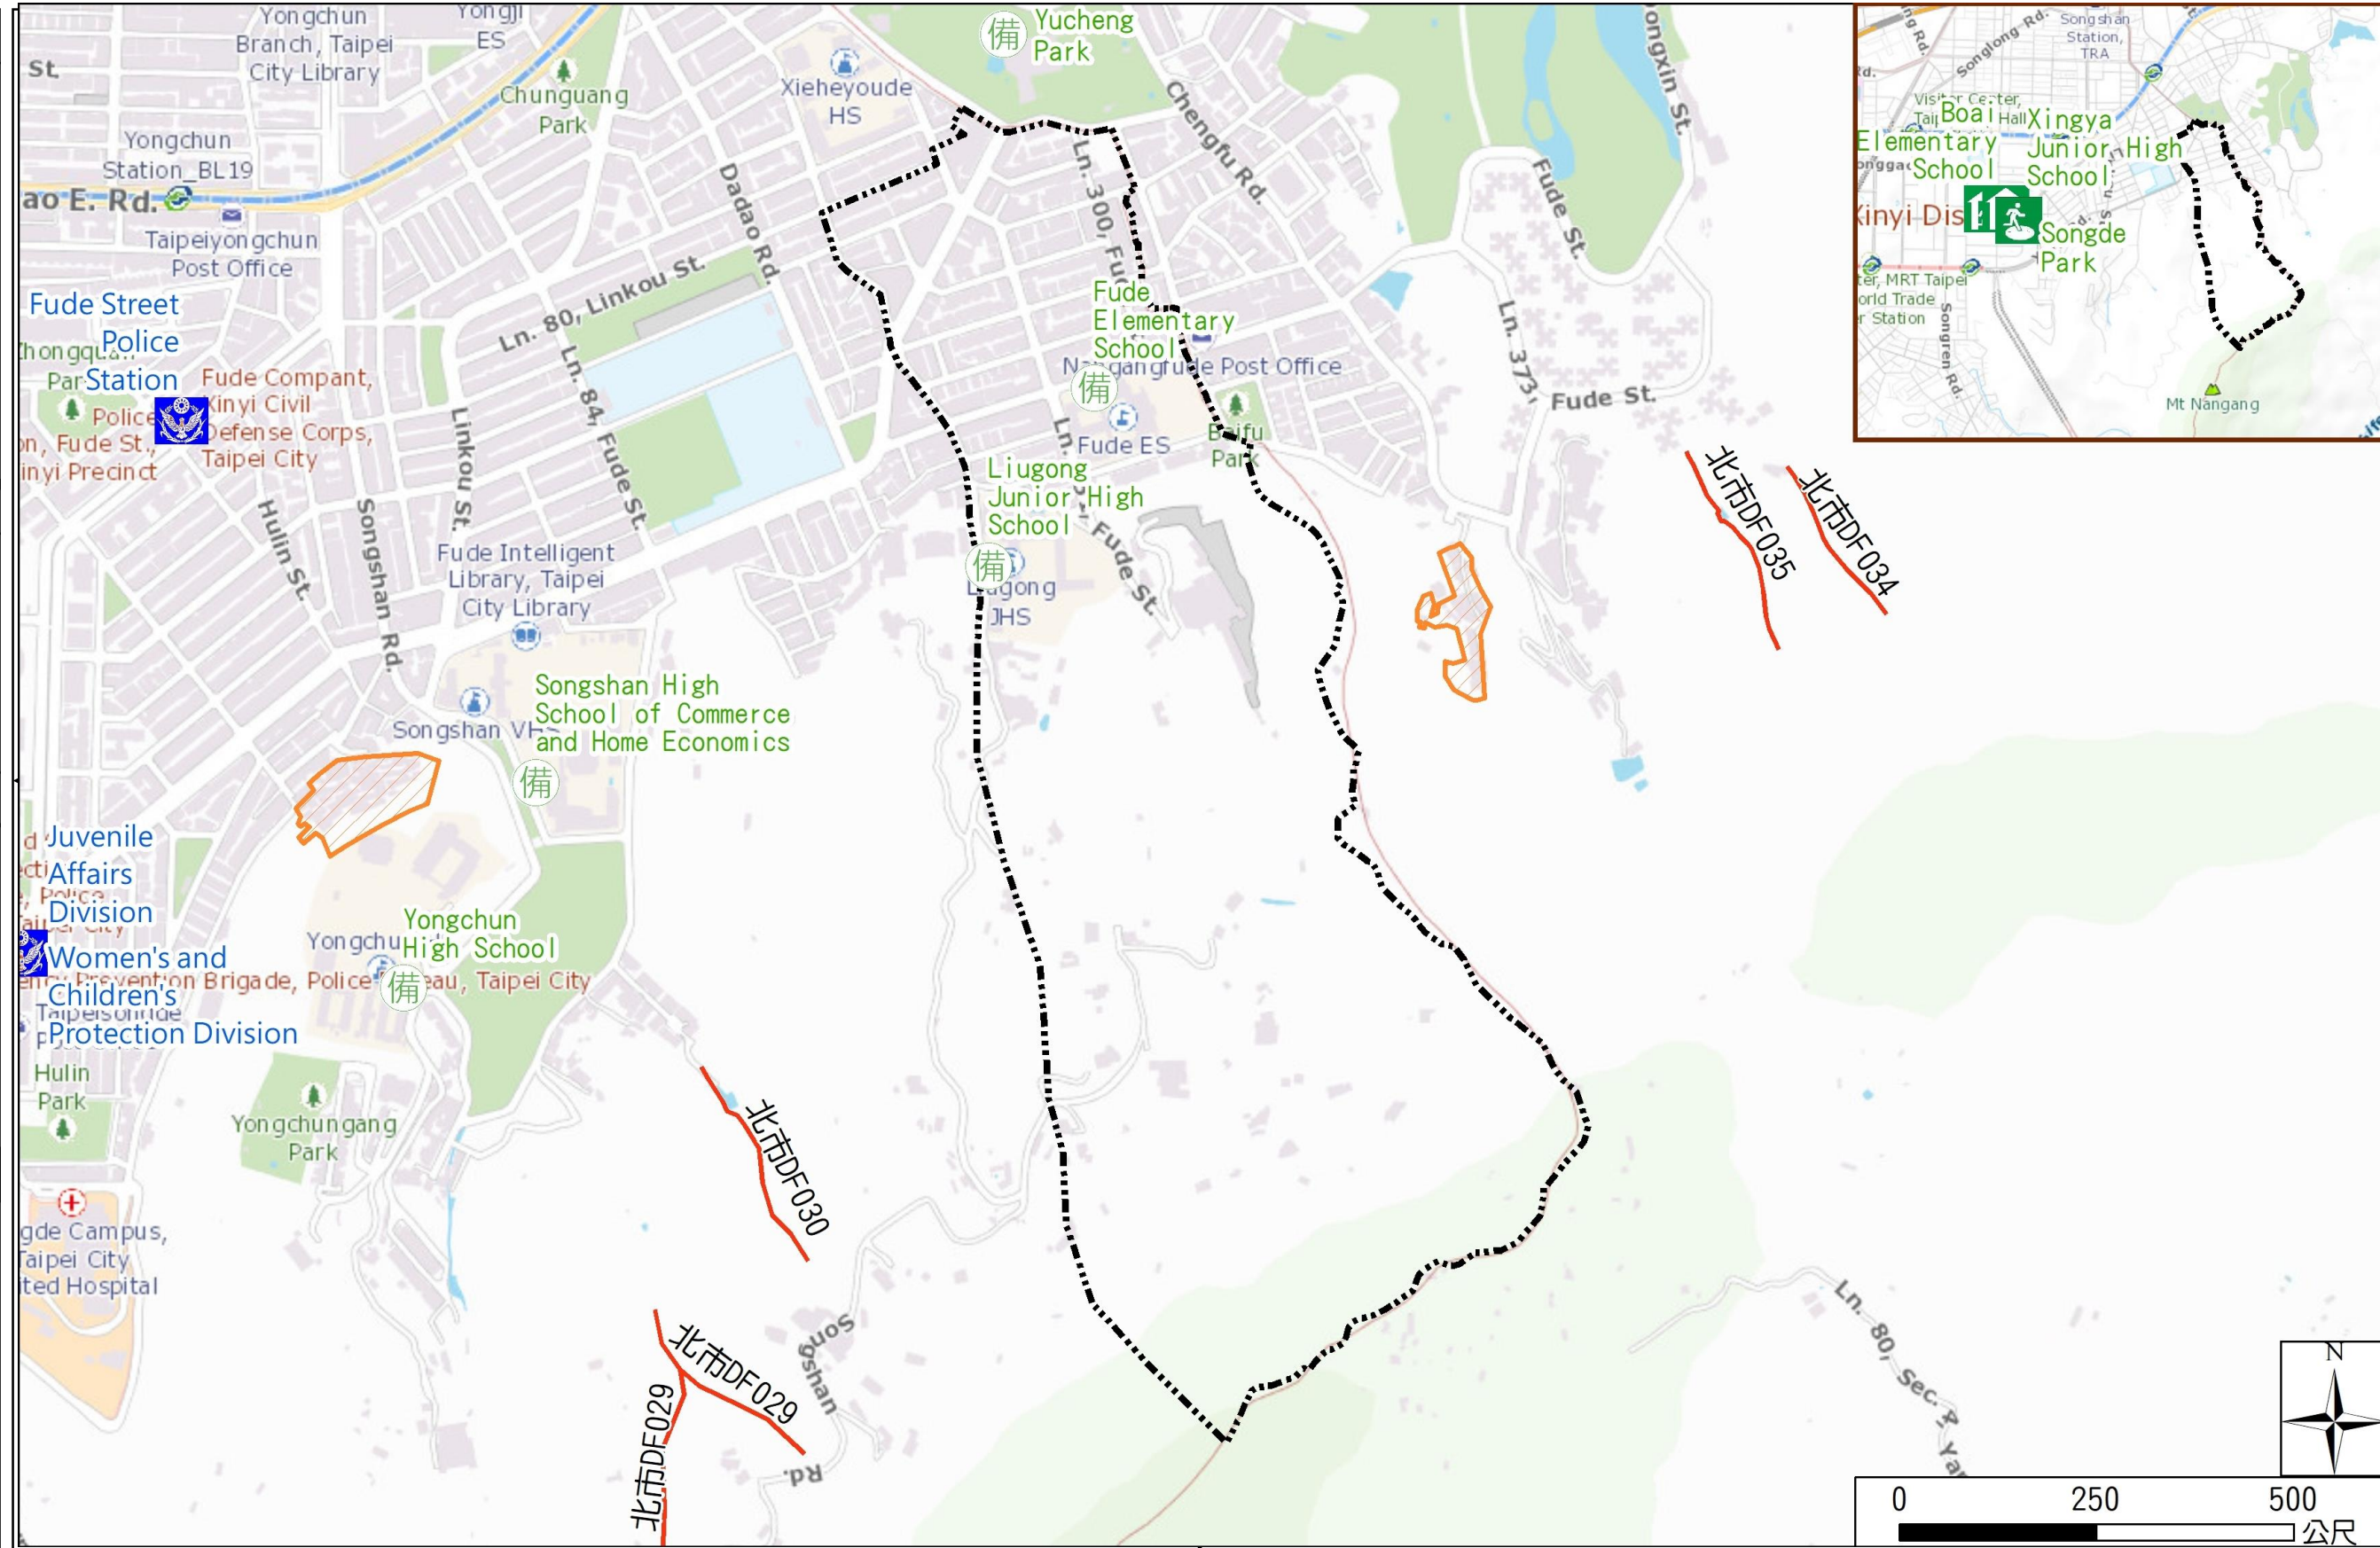

Disaster Prevention Information Website

Taipei City Disaster Prevention Information Website

Evacuation Principle

Flood: Vertical evacuation or preventive evacuation
 Earthquake :

More disaster prevention knowledge :
 Taipei City Disaster Prevention Guide

Evacuation Shelter

| | |
|----------------|--|
| Name | Songde Park Shelter for Earthquake |
| Address | Lane 180, Songde Rd. |
| Capacity | 1340 |
| Contact number | 02-27884255 |
| Name | Xingya Junior High School (School for Priority Shelter) Shelter for Earthquake |
| Address | No. 15, Ln. 168, Songde Rd. |
| Capacity | 251 |
| Contact number | 02-27232771#500 |
| Name | Fude Elementary School |
| Address | No. 253, Fude St. |
| Capacity | 105 |
| Contact number | 02-27277992#31 |
| Name | Liugong Junior High School |
| Address | No. 15, Ln. 221, Fude St. |
| Capacity | 30 |
| Contact number | 02-27261481#400 |