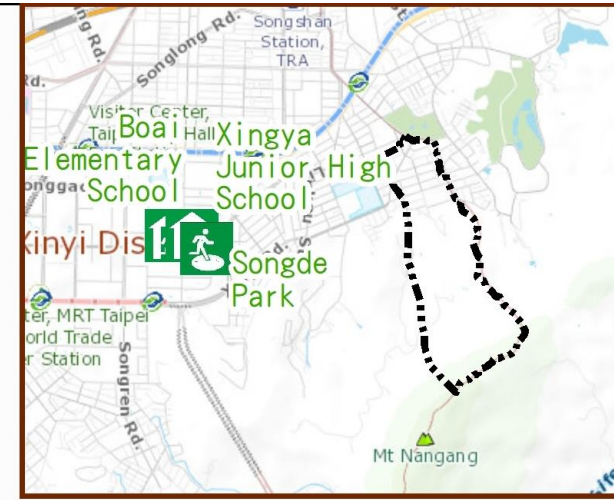

Evacuation Shelter

| | |
|----------------|--|
| Name | Songde Park Shelter for Earthquake |
| Address | Lane 180, Songde Rd. |
| Capacity | 1340 |
| Contact number | 02-27884255 |
| Name | Xingya Junior High School (School for Priority Shelter) Shelter for Earthquake |
| Address | No. 15, Ln. 168, Songde Rd. |
| Capacity | 251 |
| Contact number | 02-27232771#500 |
| Name | Fude Elementary School |
| Address | No. 253, Fude St. |
| Capacity | 105 |
| Contact number | 02-27277992#31 |
| Name | Liugong Junior High School |
| Address | No. 15, Ln. 221, Fude St. |
| Capacity | 30 |
| Contact number | 02-27261481#400 |