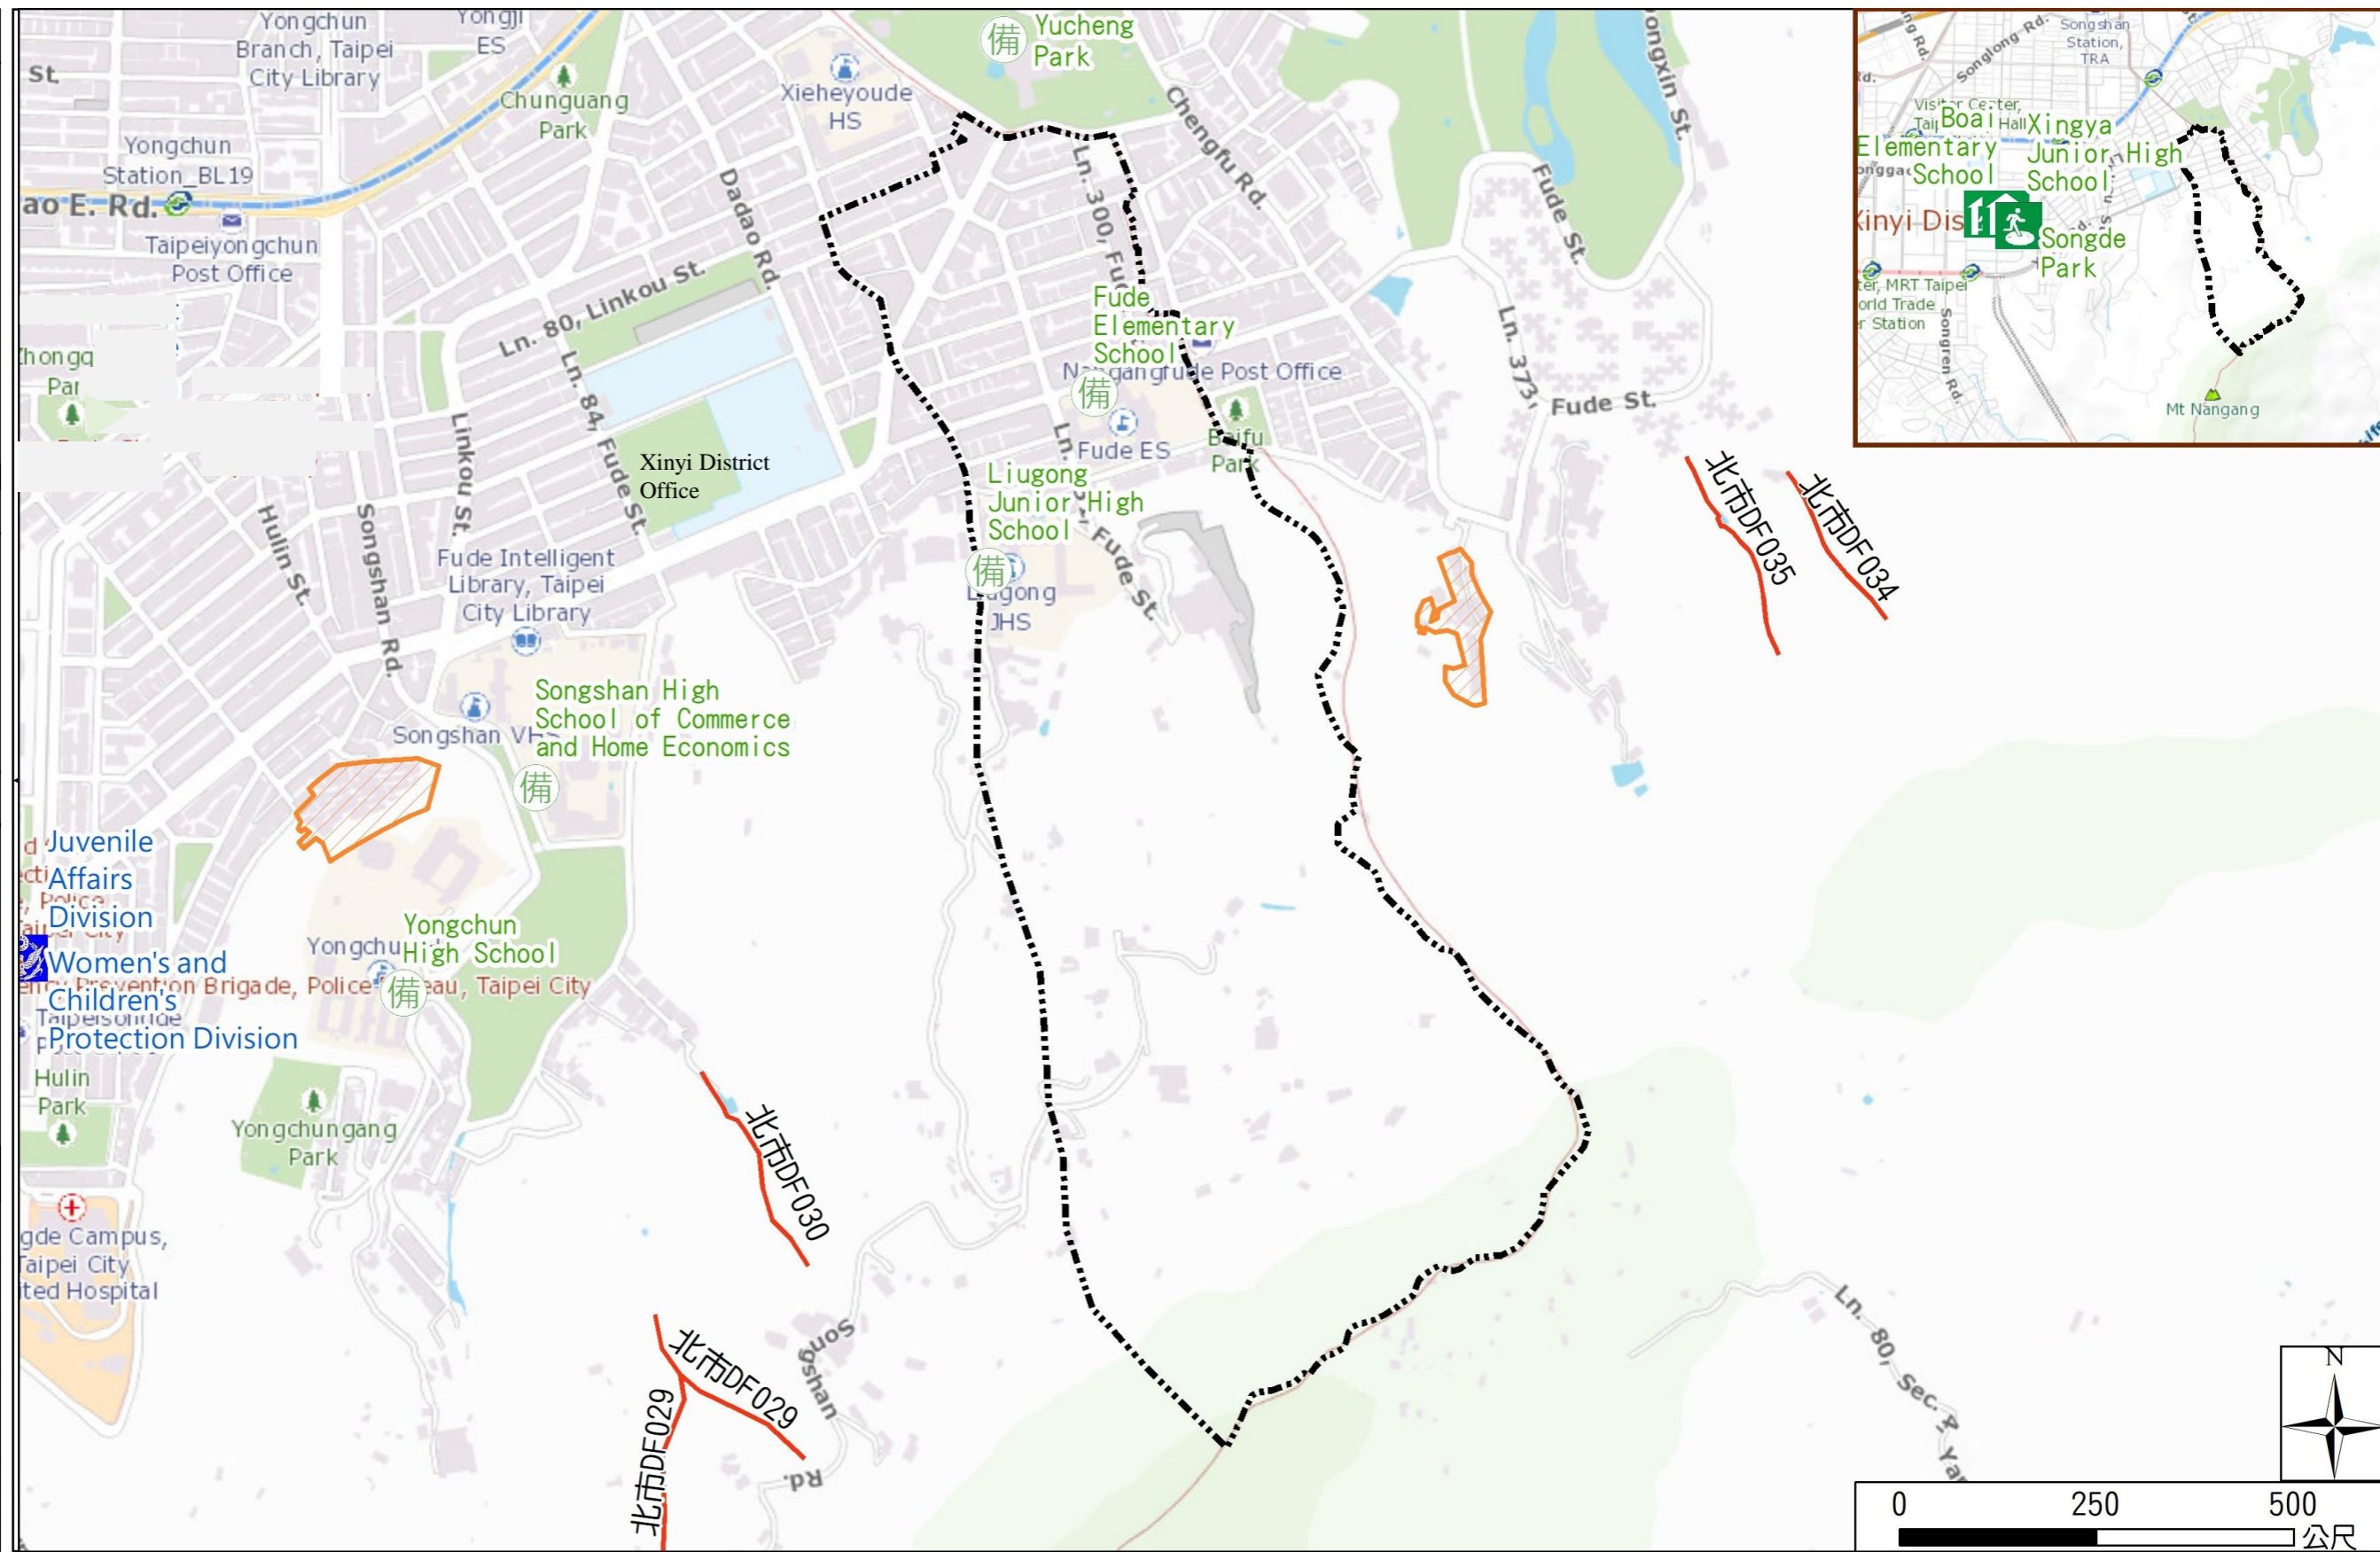

Disaster Prevention Information Website

[Taipei City Disaster Prevention Information Website](#)

Evacuation Principle

Flood: Vertical evacuation or preventive evacuation
 Earthquake :

More disaster prevention knowledge :
[Taipei City Disaster Prevention Guide](#)

Evacuation Shelter

Name	Songde Park Shelter for Earthquake
Address	Lane 180, Songde Rd.
Capacity	1340
Contact number	02-27884255
Name	Xingya Junior High School (School for Priority Shelter) Shelter for Earthquake
Address	No. 15, Ln. 168, Songde Rd.
Capacity	251
Contact number	02-27232771#500
Name	Fude Elementary School
Address	No. 253, Fude St.
Capacity	105
Contact number	02-27277992#31
Name	Liugong Junior High School
Address	No. 15, Ln. 221, Fude St.
Capacity	30
Contact number	02-27261481#400