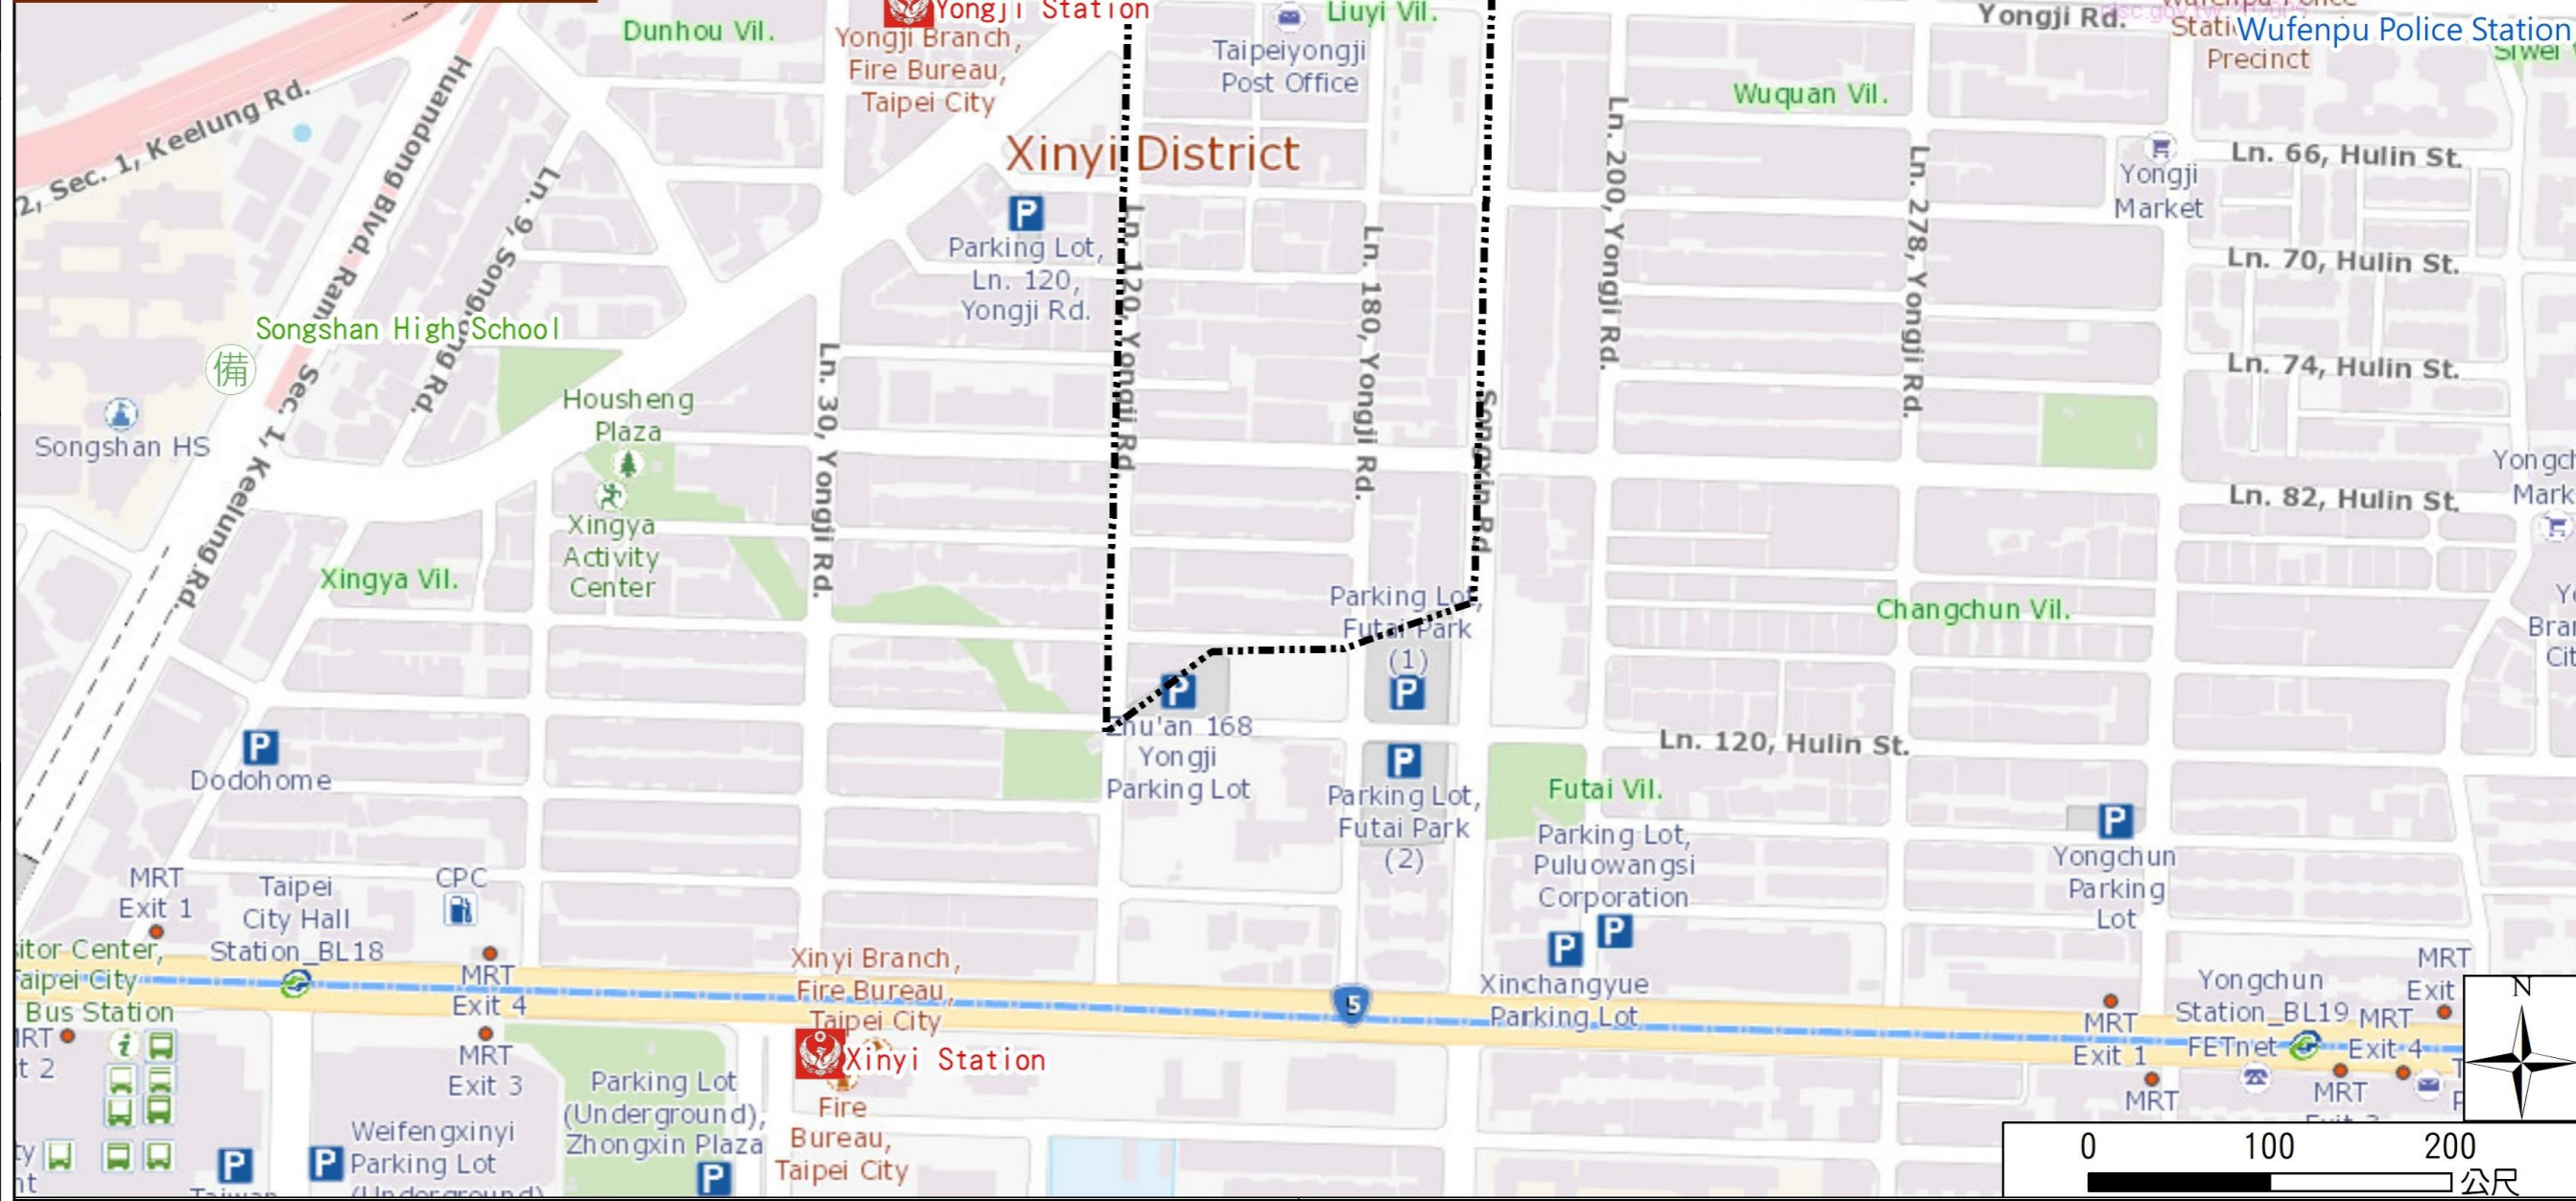

Liuyi Vil., Xinyi Dist., Taipei City Simple Evacuation Map

Emergency notification

Taipei Citizen Hotline : 1999
Fire Department Tel. : 119
Police Department Tel. : 110
EOC of Xinyi Dist.
Non-emergency number : 02-27239777
Emergency number : 02-66380119
Officer
Mobile : 0913-817158
Note: Please call this District's EOC to ensure that the evacuation shelter is open

Disaster Prevention Information Website

Taipei City Disaster Prevention Information Website

Evacuation Principle

Flood: Vertical evacuation or preventive evacuation
Earthquake :

More disaster prevention knowledge :
Taipei City Disaster Prevention Guide

Evacuation Shelter

Name	Songde Park Shelter for Earthquake
Address	Lane 180, Songde Rd.
Capacity	1340
Contact number	02-27884255
Name	Boai Elementary School (School for Priority Shelter) Shelter for Earthquake
Address	No. 20, Ln. 95, Songren Rd.
Capacity	156
Contact number	02-23450616#400
Name	Songshan High School
Address	No. 156, Sec. 1, Keelung Rd.
Capacity	300
Contact number	02-27535968#268
Name	Xingya Elementary School
Address	No.9, Ln. 83, Sec. 1, Keelung Rd.
Capacity	198
Contact number	02-27618156#611

Legend 圖例	里界 Village Boundary	避難收容處所 Evacuation Shelter	防救災單位 Disaster Rescue Resources	重要地標 Landmark	
	里界 Village Boundary	室內避難收容處所(優先安置學校) Indoor Evacuation Shelter (School for Priority Shelter) 室外避難收容處所(防災公園) Outdoor Evacuation Shelter (Disaster Prevention Park) 避難收容處所(備用) Evacuation Shelter (Backup)	警察單位 Police Department 消防單位 Fire Department 急救責任醫院 Designated Hospital (Emergency Medical Treatment)	直升機起降場 Helipad	重要地標 Landmark