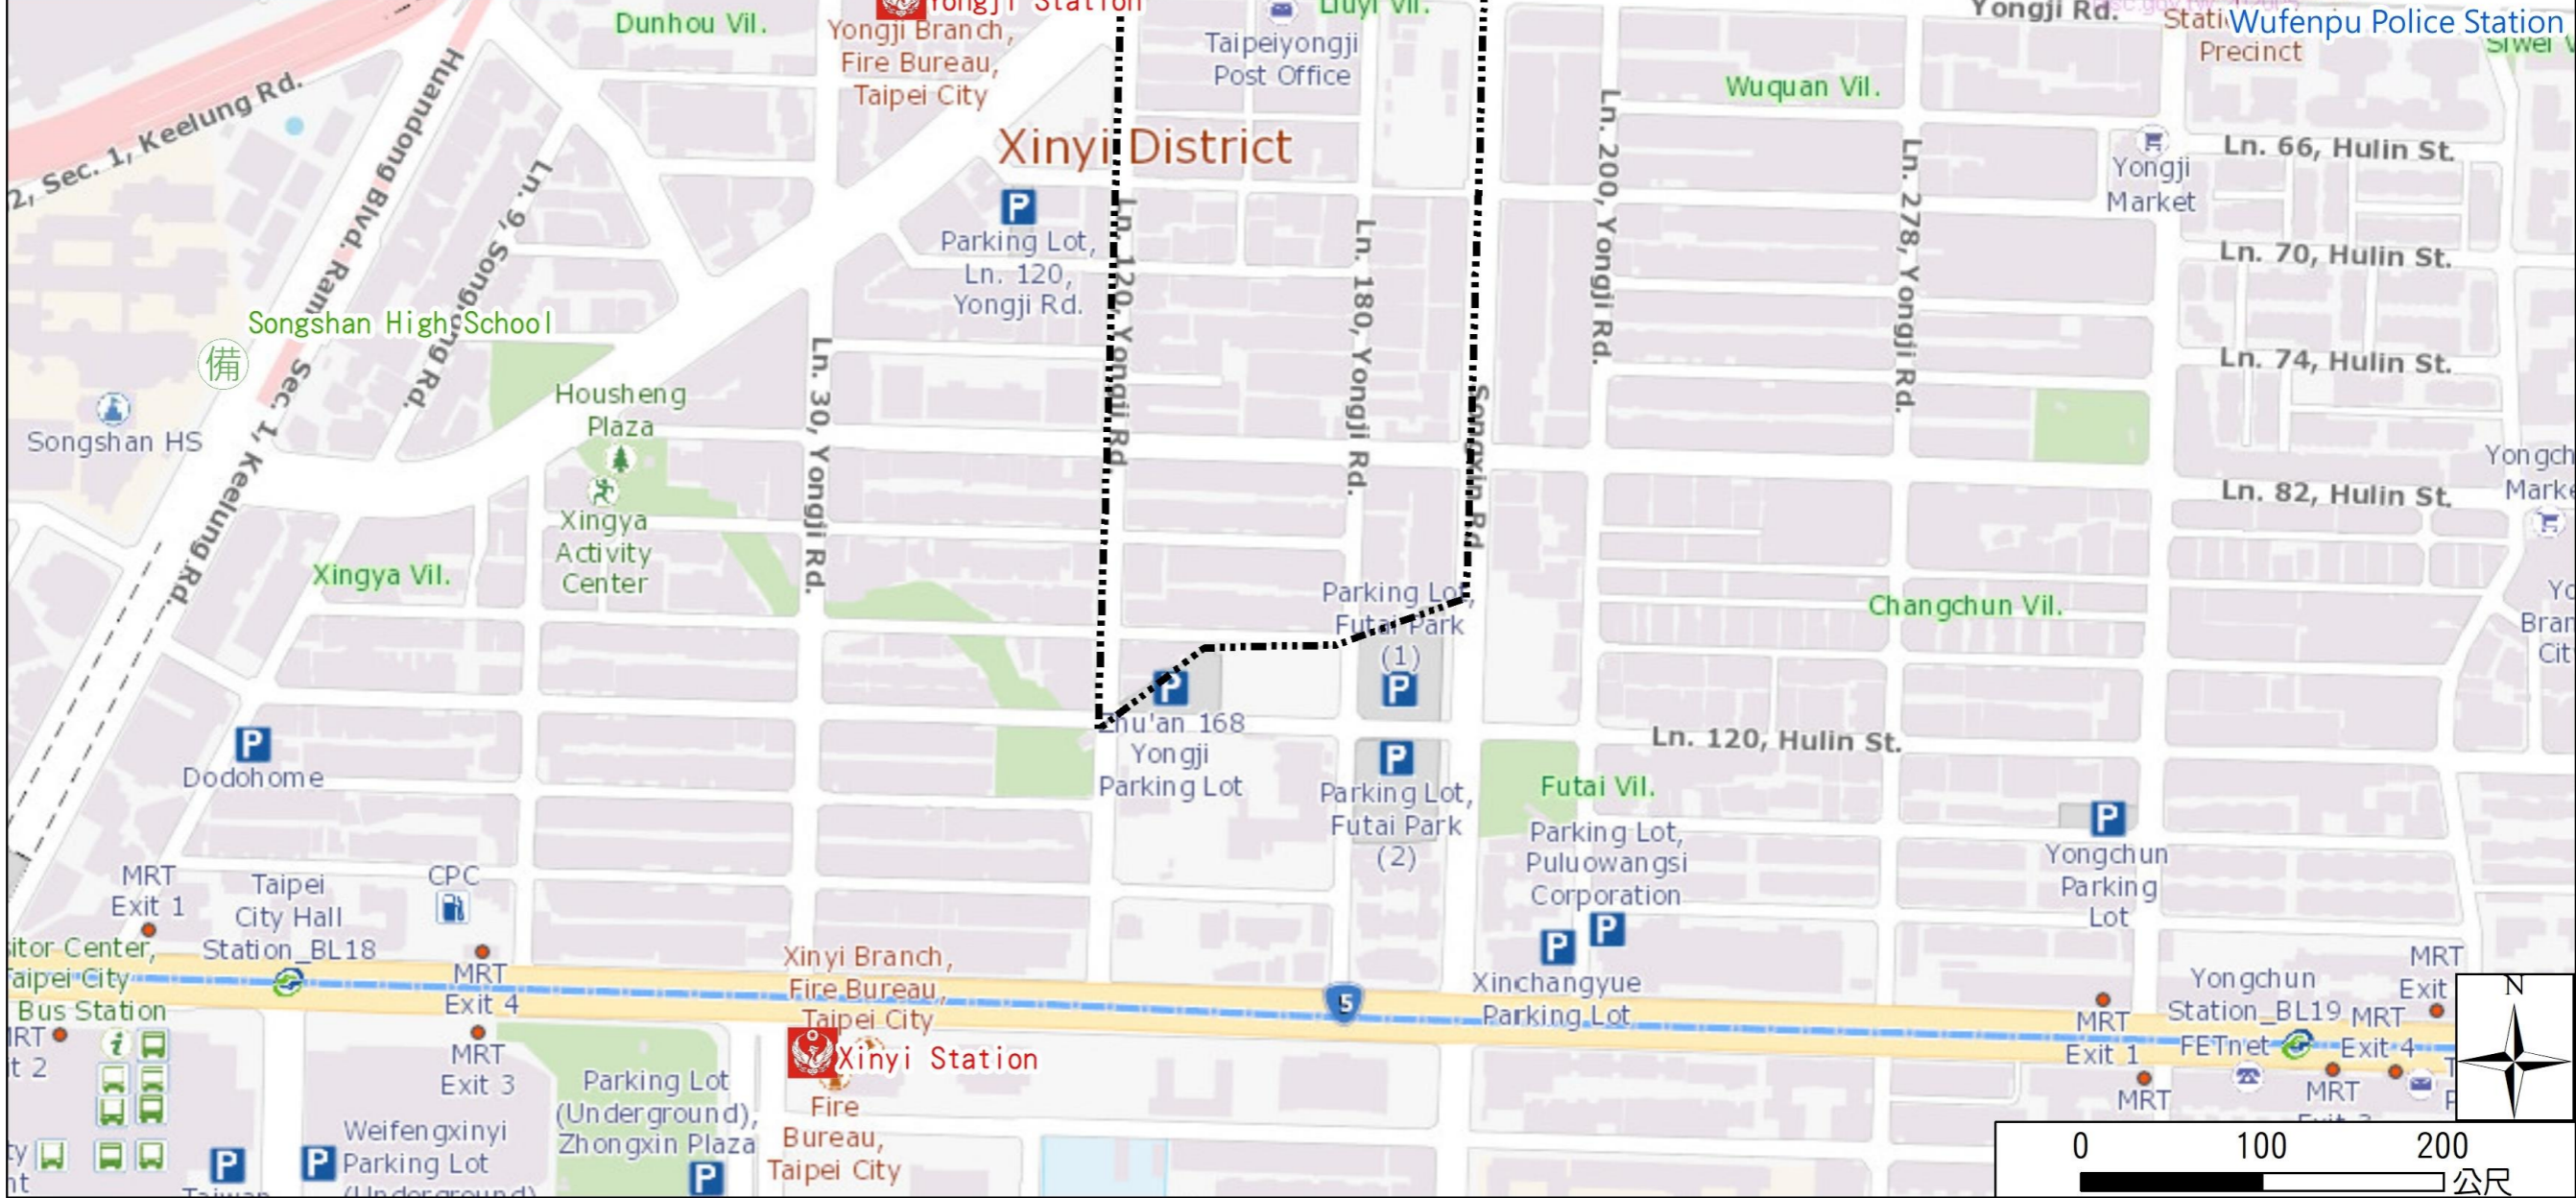

Evacuation Shelter

Name	Songde Park Shelter for Earthquake
Address	Lane 180, Songde Rd.
Capacity	1340
Contact number	02-27884255
Name	Boai Elementary School (School for Priority Shelter) Shelter for Earthquake
Address	No. 20, Ln. 95, Songren Rd.
Capacity	156
Contact number	02-23450616#400
Name	Songshan High School
Address	No. 156, Sec. 1, Keelung Rd.
Capacity	300
Contact number	02-27535968#230
Name	Xingya Elementary School
Address	No.9, Ln. 83, Sec. 1, Keelung Rd.
Capacity	198
Contact number	02-27618156#610