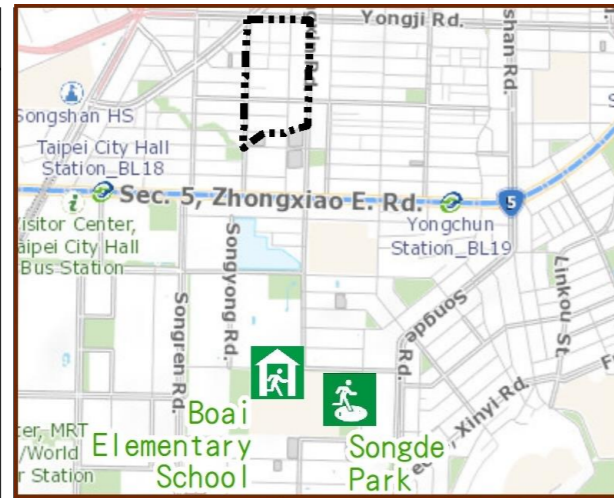

# Liuyi Vil., Xinyi Dist., Taipei City Simple Evacuation Map

## Evacuation Shelter

Name	Songde Park Shelter for Earthquake
Address	Lane 180, Songde Rd.
Capacity	1340
Contact number	02-27884255
Name	Boai Elementary School (School for Priority Shelter) Shelter for Earthquake
Address	No. 20, Ln. 95, Songren Rd.
Capacity	156
Contact number	02-23450616#400
Name	Songshan High School
Address	No. 156, Sec. 1, Keelung Rd.
Capacity	300
Contact number	02-27535968#268
Name	Xingya Elementary School
Address	No.9, Ln. 83, Sec. 1, Keelung Rd.
Capacity	198
Contact number	02-27618156#611