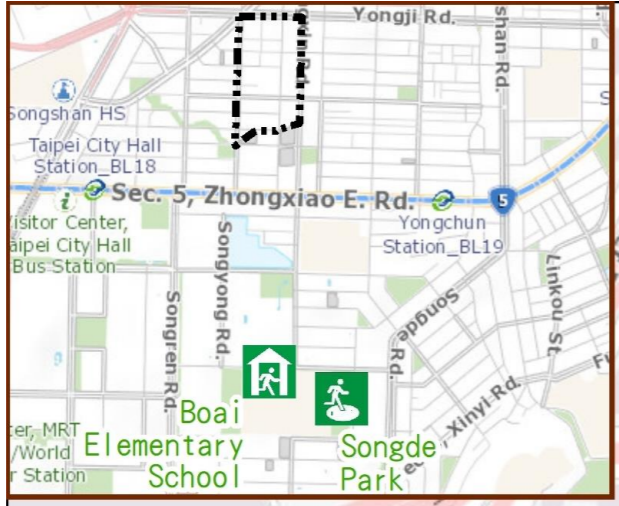

Liuyi Vil., Xinyi Dist., Taipei City Evacuation Map

Emergency Notification

Taipei Citizen Hotline : 1999
 Fire Department Tel. : 119
 Police Department Tel. : 110
 EOC of Xinyi Dist.
 Non-emergency number :
 02-27239777
 Emergency number :
 02-66380119
 Officer Mobile : 0913-817158
 Note: Please call this District's
 EOC to ensure that the
 evacuation shelter is open

Evacuation Shelter

Name	Songde Park Shelter for Earthquake
Address	Lane 180, Songde Rd.
Capacity	1340
Contact number	02-27884255
Name	Boai Elementary School (School for Priority Shelter) Shelter for Earthquake
Address	No. 20, Ln. 95, Songren Rd.
Capacity	156
Contact number	02-23450616#400
Name	Songshan High School
Address	No. 156, Sec. 1, Keelung Rd.
Capacity	300
Contact number	02-27535968#230
Name	Xingya Elementary School
Address	No.9, Ln. 83, Sec. 1, Keelung Rd.
Capacity	198
Contact number	02-27618156#610