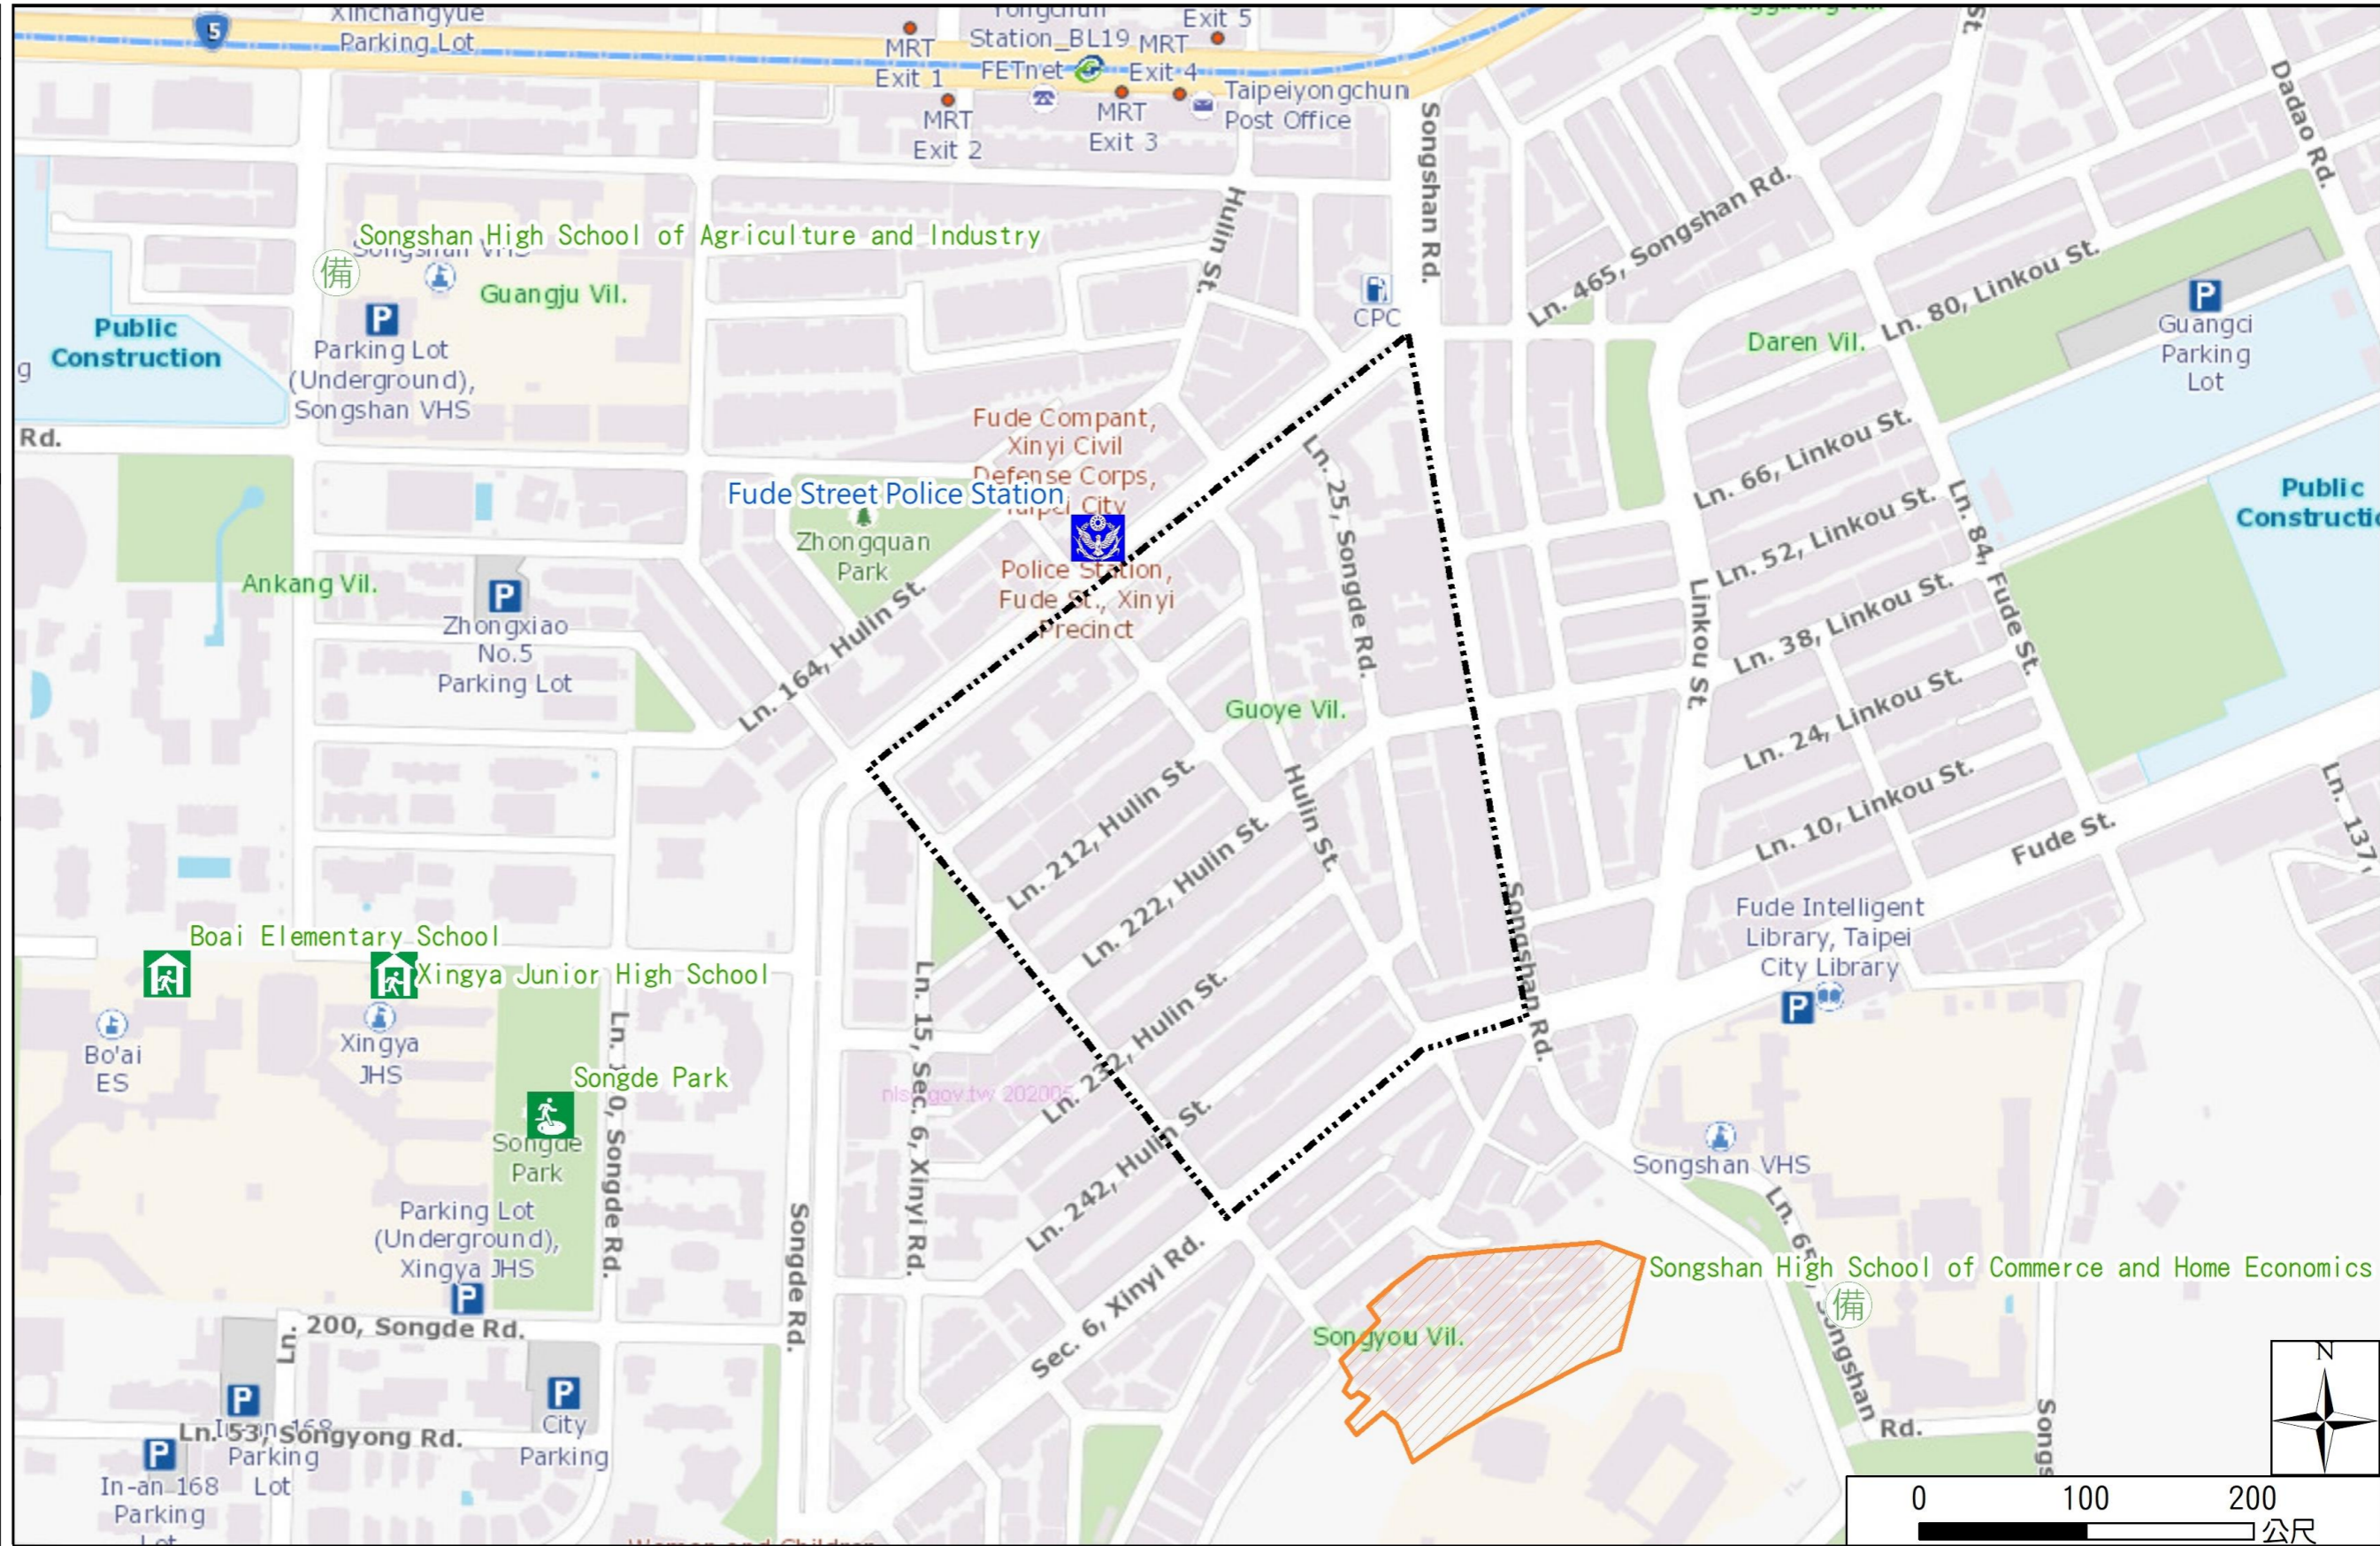

Guoye Vil., Xinyi Dist., Taipei City Simple Evacuation Map

Emergency notification

Taipei Citizen Hotline : 1999
Fire Department Tel. : 119
Police Department Tel. : 110
EOC of Xinyi Dist.
Non-emergency number : 02-27239777
Emergency number : 02-66380119
Officer
Mobile : 0932-237293
Note: Please call this District's EOC to ensure that the evacuation shelter is open

Disaster Prevention Information Website

Taipei City Disaster Prevention Information Website

Evacuation Principle

Flood: Vertical evacuation or preventive evacuation
Earthquake :

More disaster prevention knowledge :
Taipei City Disaster Prevention Guide

Evacuation Shelter

Name	Songde Park Shelter for Earthquake
Address	Lane 180, Songde Rd.
Capacity	1340
Contact number	02-27884255
Name	Xingya Junior High School (School for Priority Shelter) Shelter for Earthquake
Address	No. 15, Ln. 168, Songde Rd.
Capacity	251
Contact number	02-27232771#500
Name	Boai Elementary School (School for Priority Shelter) Shelter for Earthquake
Address	No. 20, Ln. 95, Songren Rd.
Capacity	156
Contact number	02-23450616#400
Name	Songshan High School of Commerce
Address	No. 655, Songshan Rd.
Capacity	116
Contact number	02-27261118#410

Legend 圖例	里界 Village Boundary	避難收容處所 Evacuation Shelter	防救災單位 Disaster Rescue Resources	重要地標 Landmark
	里界 Village Boundary	 室內避難收容處所(優先安置學校) Indoor Evacuation Shelter (School for Priority Shelter)	 警察單位 Police Department	 重要地標 Landmark
	山坡地老舊聚落 Hillside Communities	 室外避難收容處所(防災公園) Outdoor Evacuation Shelter (Disaster Prevention Park)	 消防單位 Fire Department	
	土石流潛勢溪流 Potential Debris Flow Hazard Torrent	 避難收容處所(備用) Evacuation Shelter (Backup)	 消防單位 Fire Department	
			 直升機起降場 Helipad	
			 急救責任醫院 Designated Hospital (Emergency Medical Treatment)