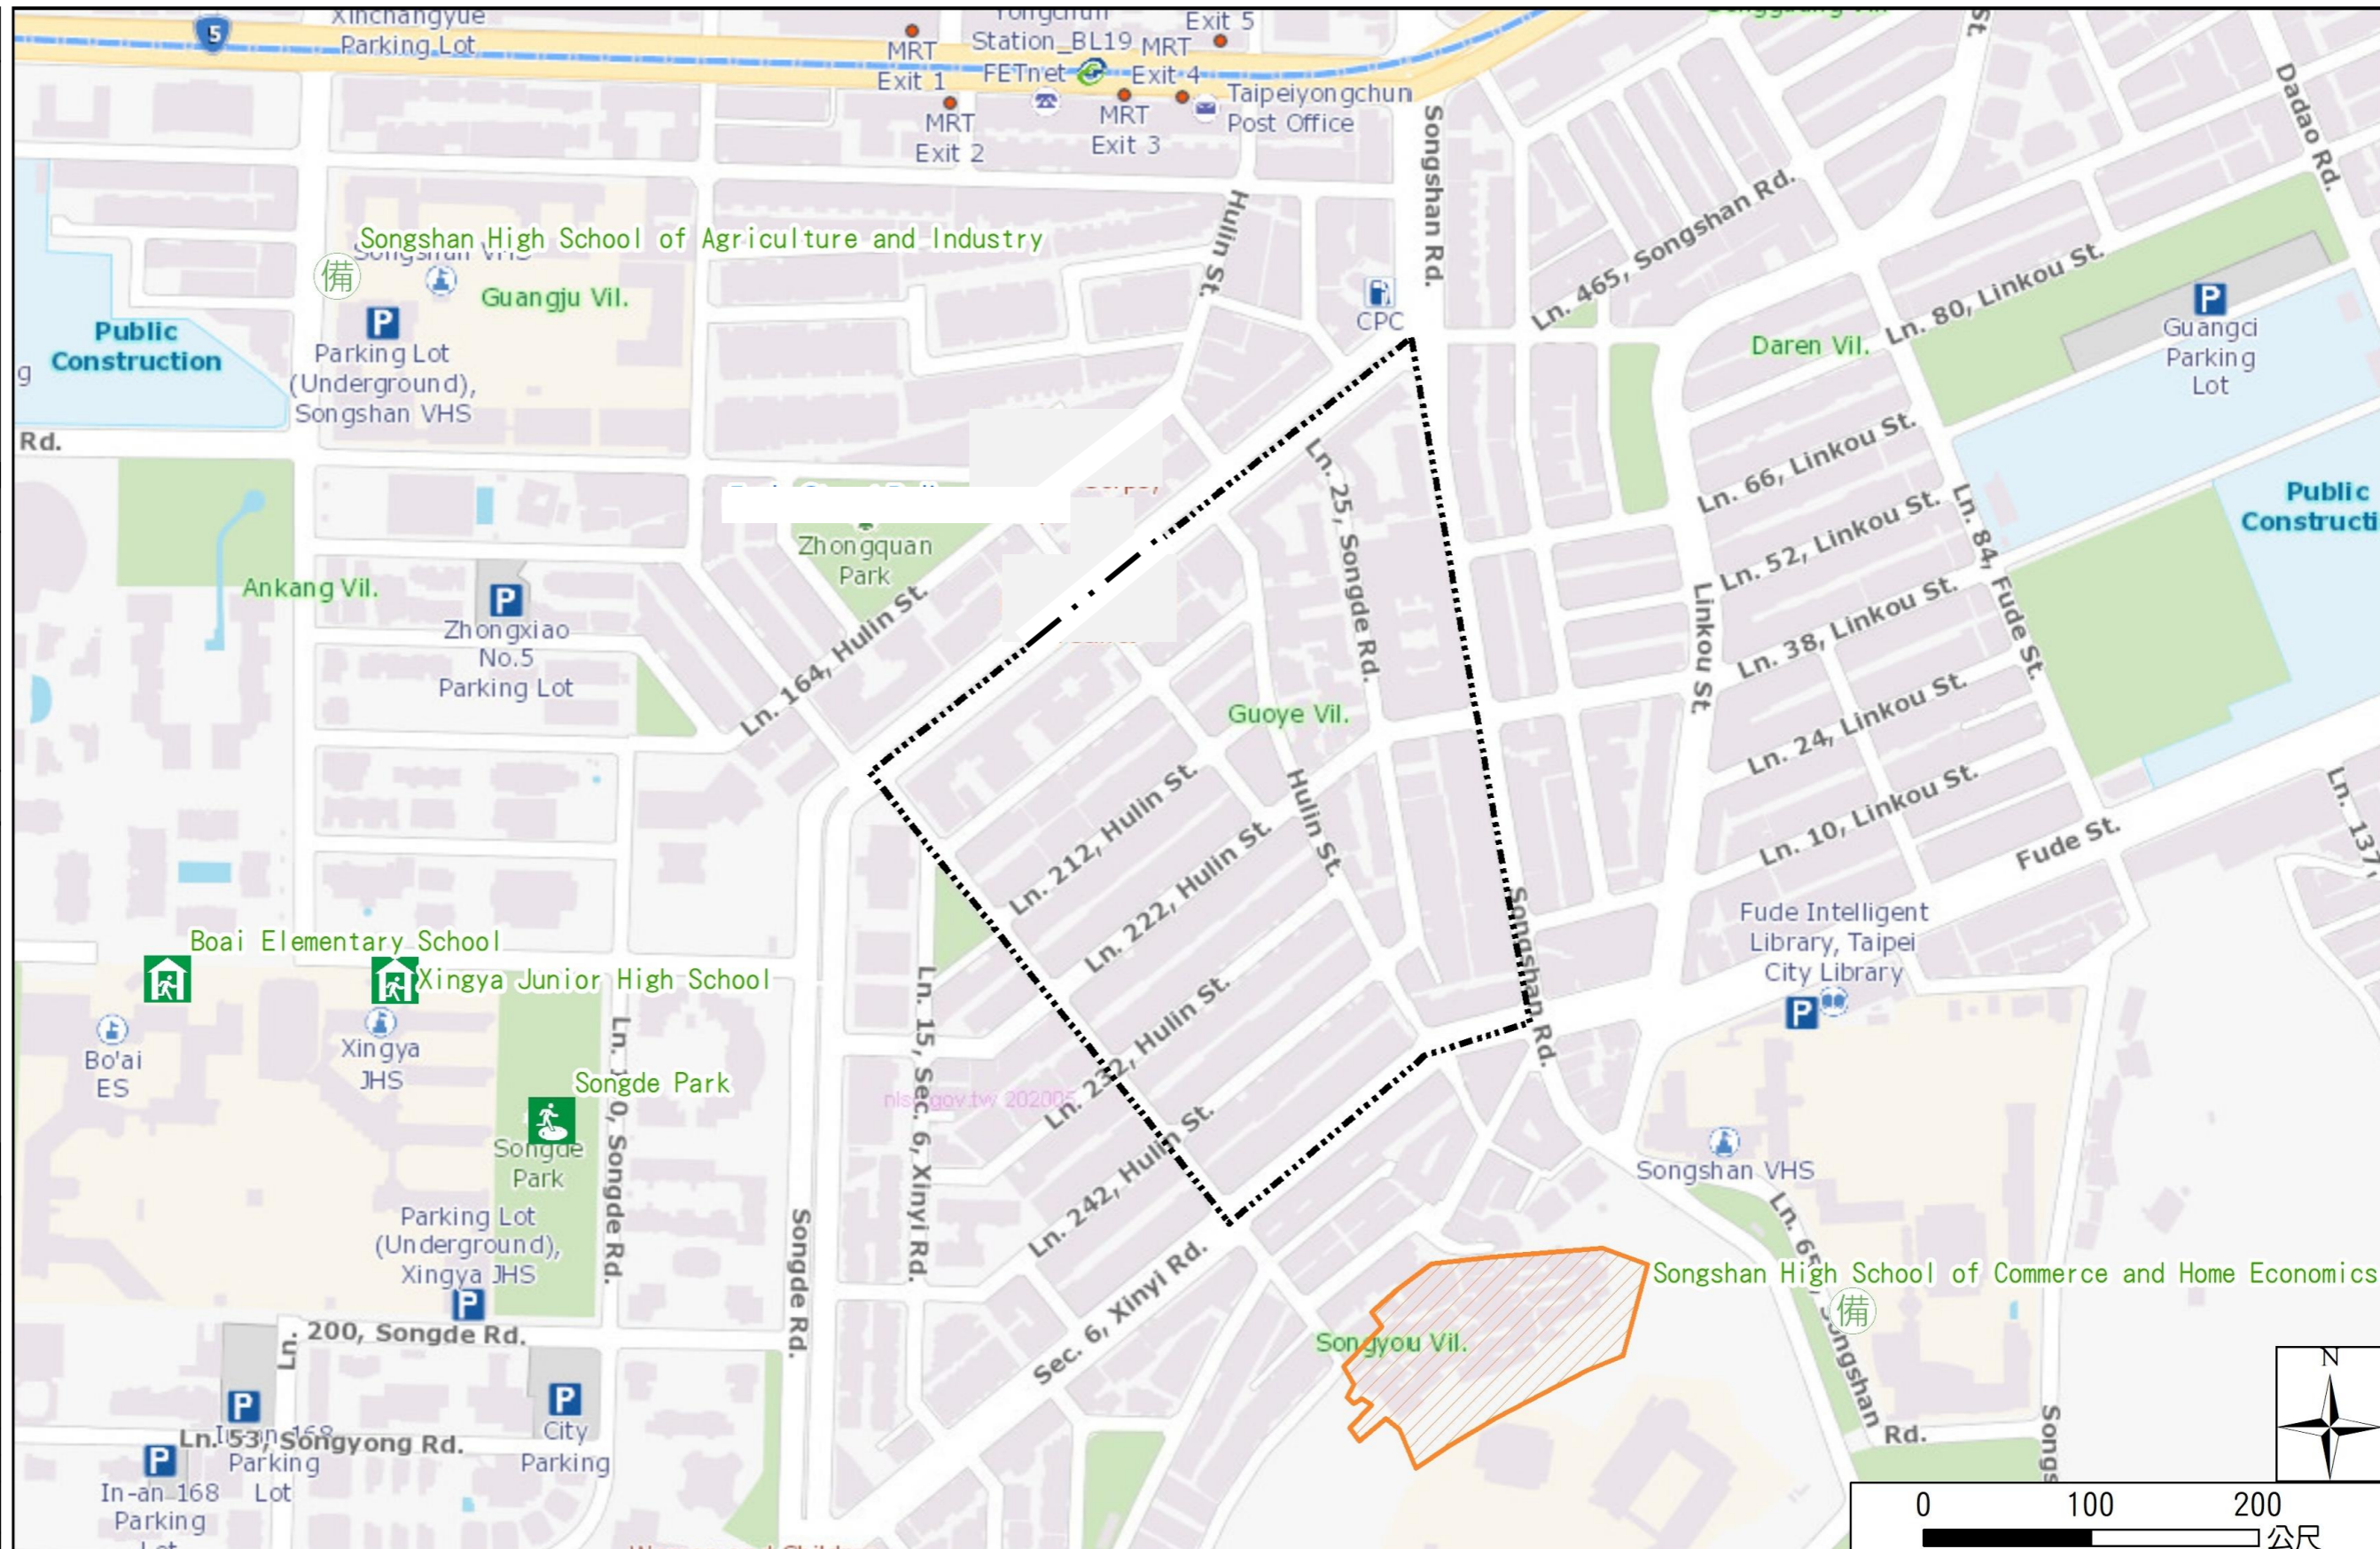

Disaster Prevention Information Website

Taipei City Disaster Prevention Information Website

Evacuation Principle

Flood: Vertical evacuation or preventive evacuation
 Earthquake :

More disaster prevention knowledge :
 Taipei City Disaster Prevention Guide

Evacuation Shelter

Name	Songde Park Shelter for Earthquake
Address	Lane 180, Songde Rd.
Capacity	1340
Contact number	02-27884255
Name	Xingya Junior High School (School for Priority Shelter) Shelter for Earthquake
Address	No. 15, Ln. 168, Songde Rd.
Capacity	251
Contact number	02-27232771#500
Name	Boai Elementary School (School for Priority Shelter) Shelter for Earthquake
Address	No. 20, Ln. 95, Songren Rd.
Capacity	156
Contact number	02-23450616#400
Name	Songshan High School of Commerce and Home Economics
Address	No. 655, Songshan Rd.
Capacity	116
Contact number	02-27261118#410