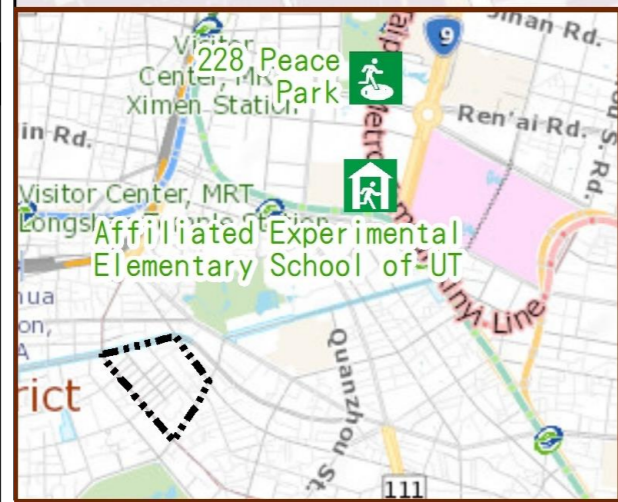

Evacuation Shelter

Name	228 Peace Park Shelter for Earthquake
Address	No.3, Ketagalan Blvd.
Capacity	5424
Contact number	02-23032451
Name	Affiliated Experimental Elementary School of UT (School for Priority Shelter) Shelter for Earthquake
Address	No.29, Gongyuan Rd.
Capacity	157
Contact number	02-23110395#840
Name	Mandarin Experimental Elementary School
Address	No.58, Nanhai Rd.
Capacity	49
Contact number	02-23033555#600
Name	Jianguo High School
Address	No.56, Nanhai Rd.
Capacity	300
Contact number	02-23034381#501