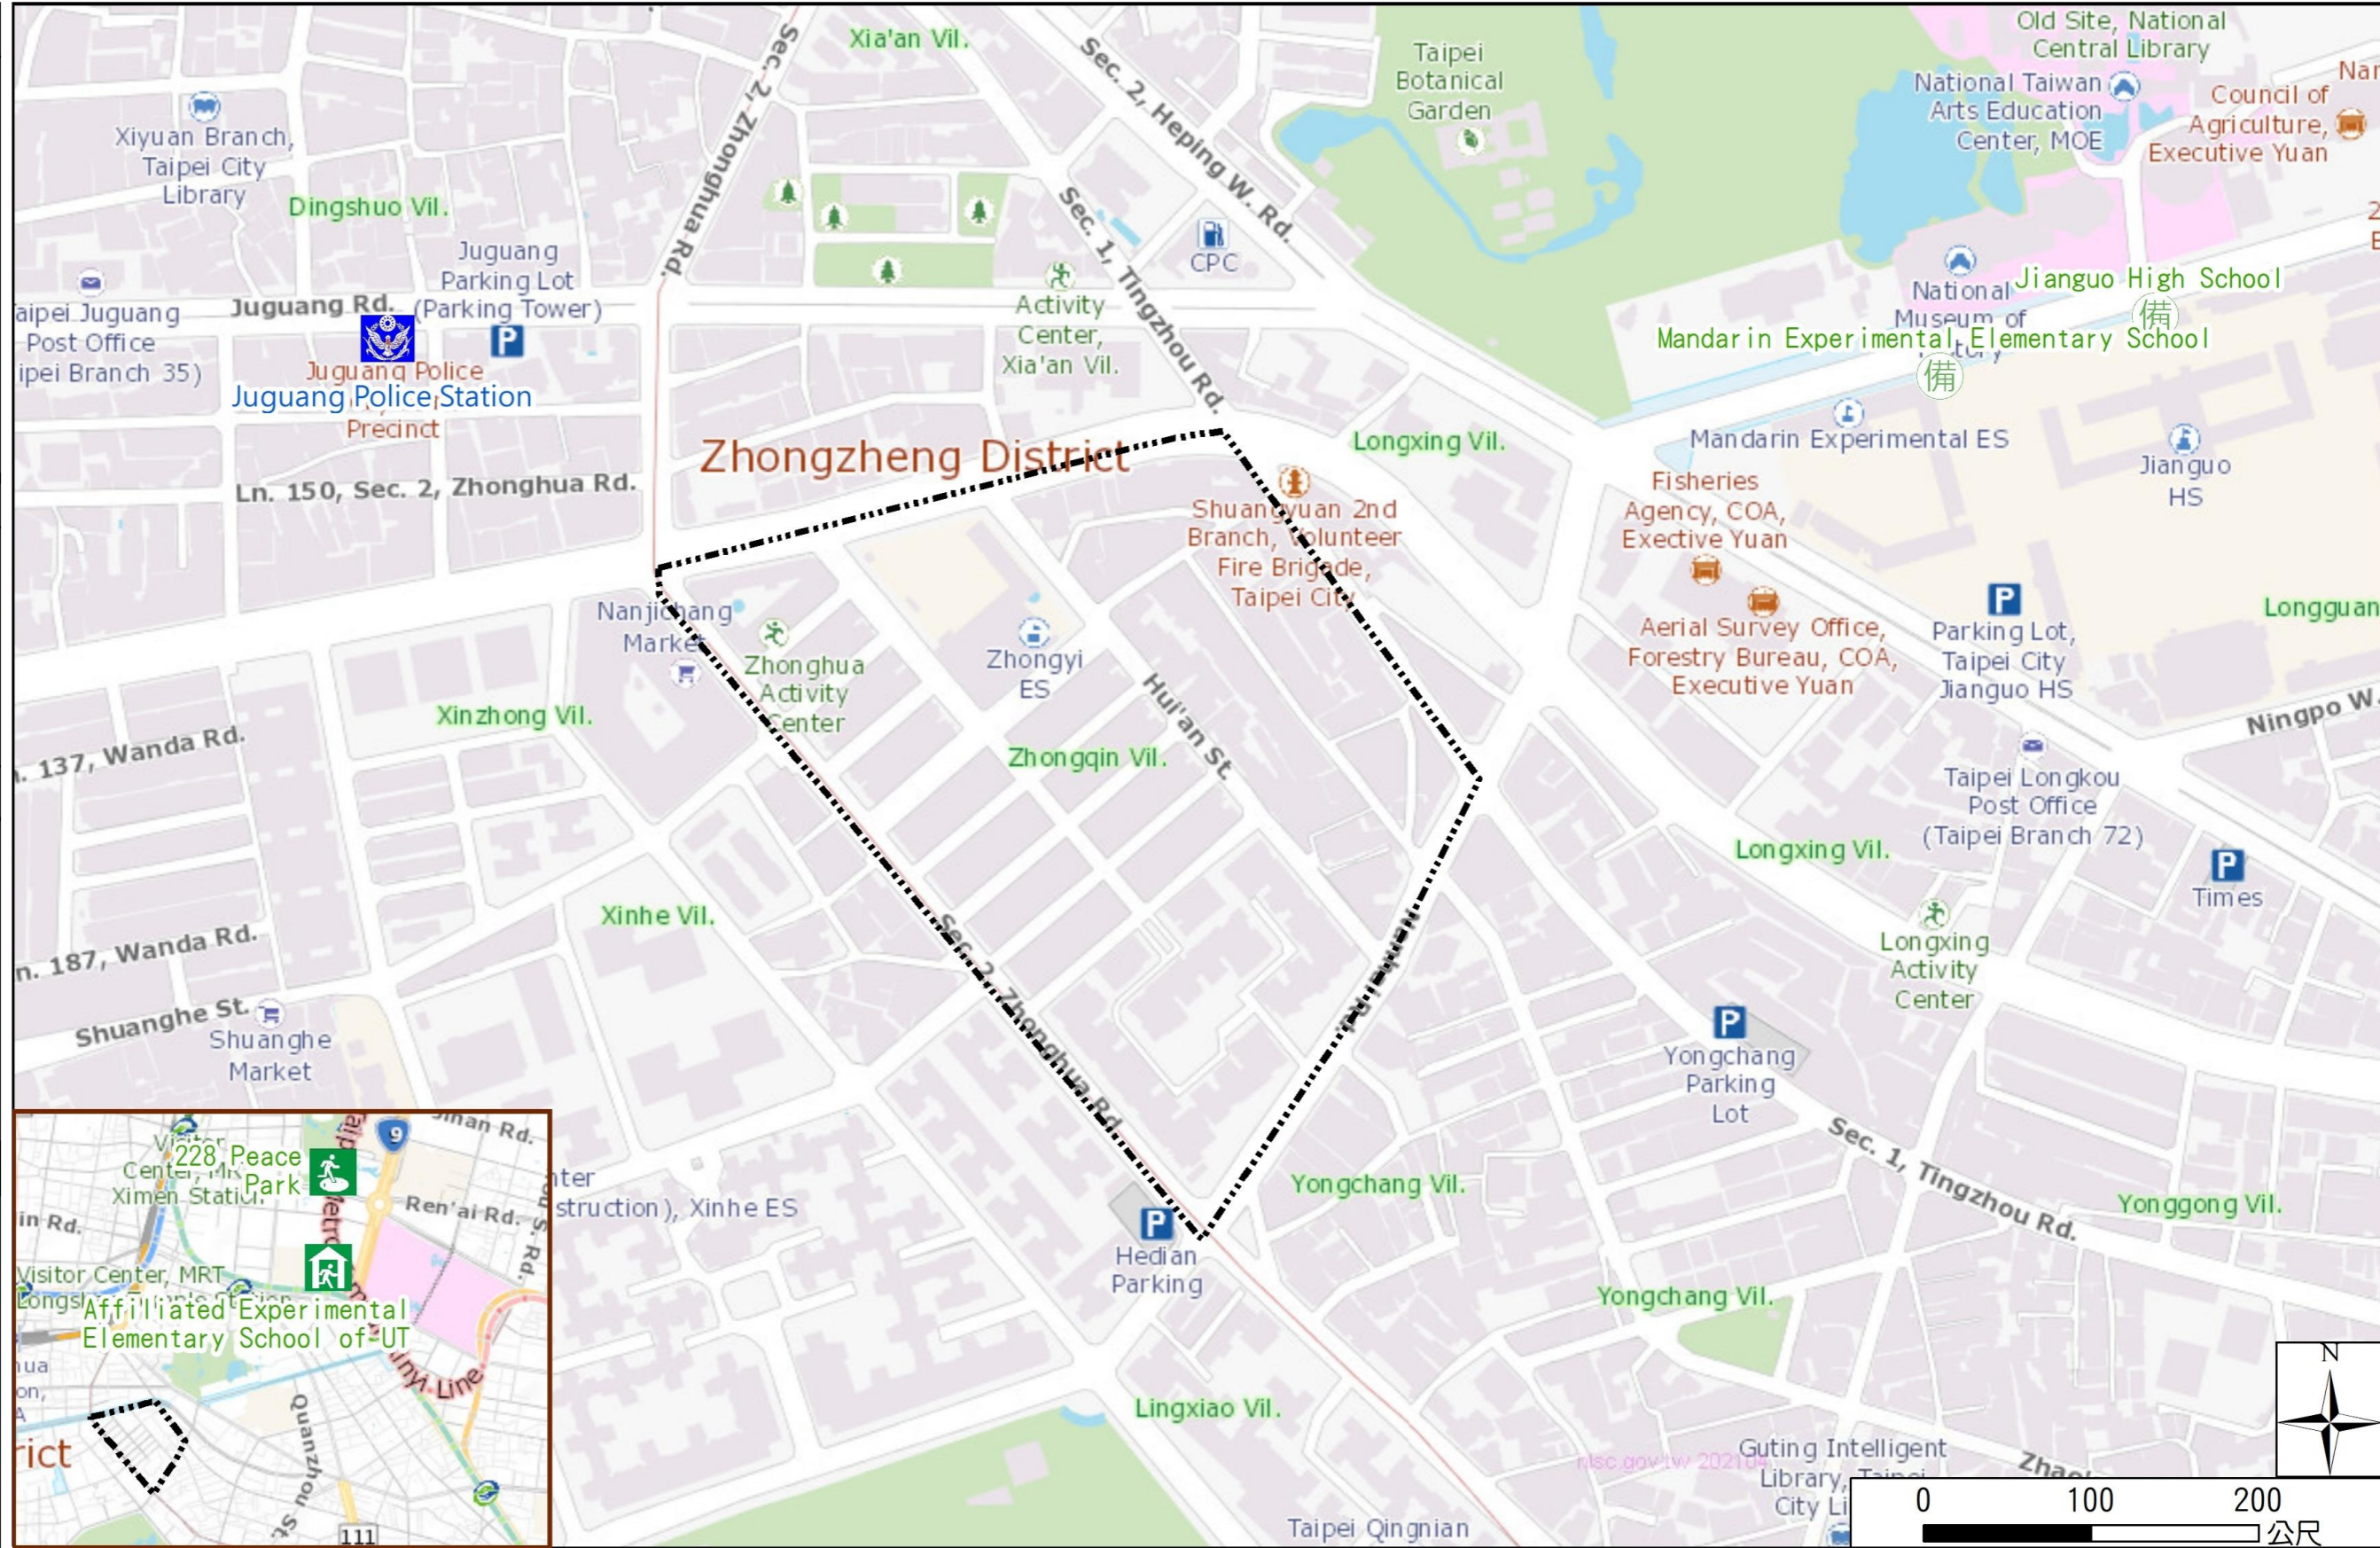

Zhongqin Vil., Zhongzheng Dist., Taipei City Simple Evacuation Map

Emergency notification

Taipei Citizen Hotline : 1999
Fire Department Tel. : 119
Police Department Tel. : 110
EOC of Zhongzheng Dist.
Non-emergency number : 02-23416721
Emergency number : 02-66179590
Officer
Mobile : 0978-865739
Note: Please call this District's EOC to ensure that the evacuation shelter is open

Evacuation Shelter

Name	228 Peace Park Shelter for Earthquake
Address	No.3, Ketagalan Blvd.
Capacity	5424
Contact number	02-23032451
Name	Affiliated Experimental Elementary School of UT (School for Priority Shelter) Shelter for Earthquake
Address	No.29, Gongyuan Rd.
Capacity	157
Contact number	02-23110395#840
Name	Mandarin Experimental Elementary School
Address	No.58, Nanhai Rd.
Capacity	49
Contact number	02-23033555#600
Name	Jianguo High School
Address	No.56, Nanhai Rd.
Capacity	300
Contact number	02-23034381#501