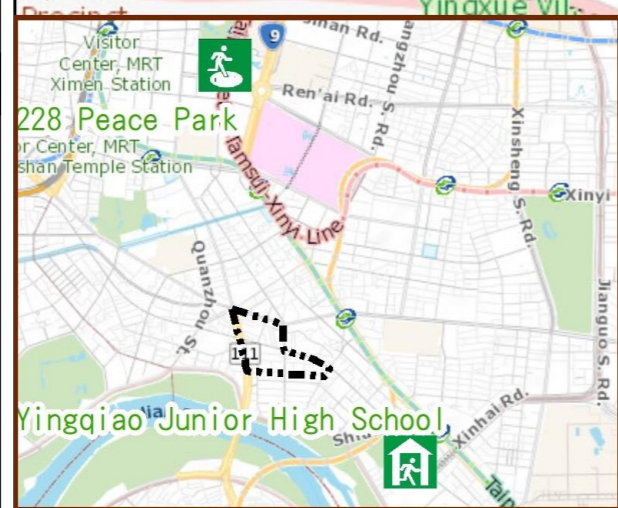

# Yingpu Vil., Zhongzheng Dist., Taipei City Simple Evacuation Map

## Evacuation Shelter

Name	228 Peace Park Applicable to earthquake situations
Address	No.3, Ketagalan Blvd.
Capacity	5424
Contact number	02-23032451
Name	Yingqiao Junior High School (School for Priority Shelter) Applicable to flood situations
Address	No.4, Sec. 3, Tingzhou Rd
Capacity	52
Contact number	02-23688667#230
Name	Yingqiao Elementary School
Address	No.29, Zhao'an St.
Capacity	303
Contact number	02-23054620#108
Name	Heti Elementary School
Address	No.180, Sec. 2, Tingzhou Rd
Capacity	72
Contact number	02-23677144#831

圖例