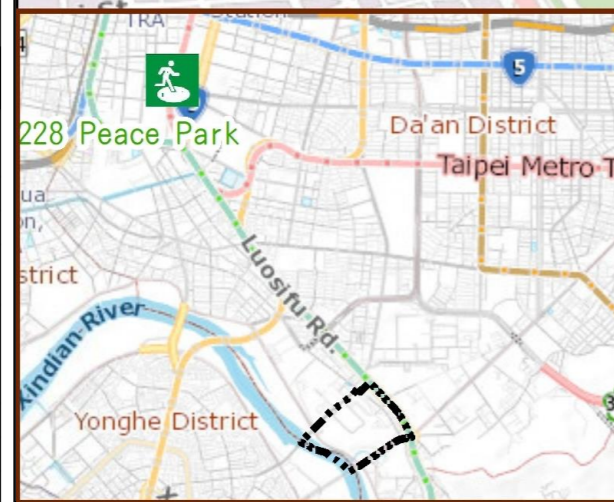

Evacuation Shelter

Name	228 Peace Park Applicable to earthquake situations
Address	No.3, Ketaqalan Blvd.
Capacity	5424
Contact number	02-23032451
Name	Yingqiao Junior High (School for Priority Shelter) Applicable to flood situations
Address	No.4, Sec. 3, Tingzhou Rd.
Capacity	52
Contact number	02-23688667#230