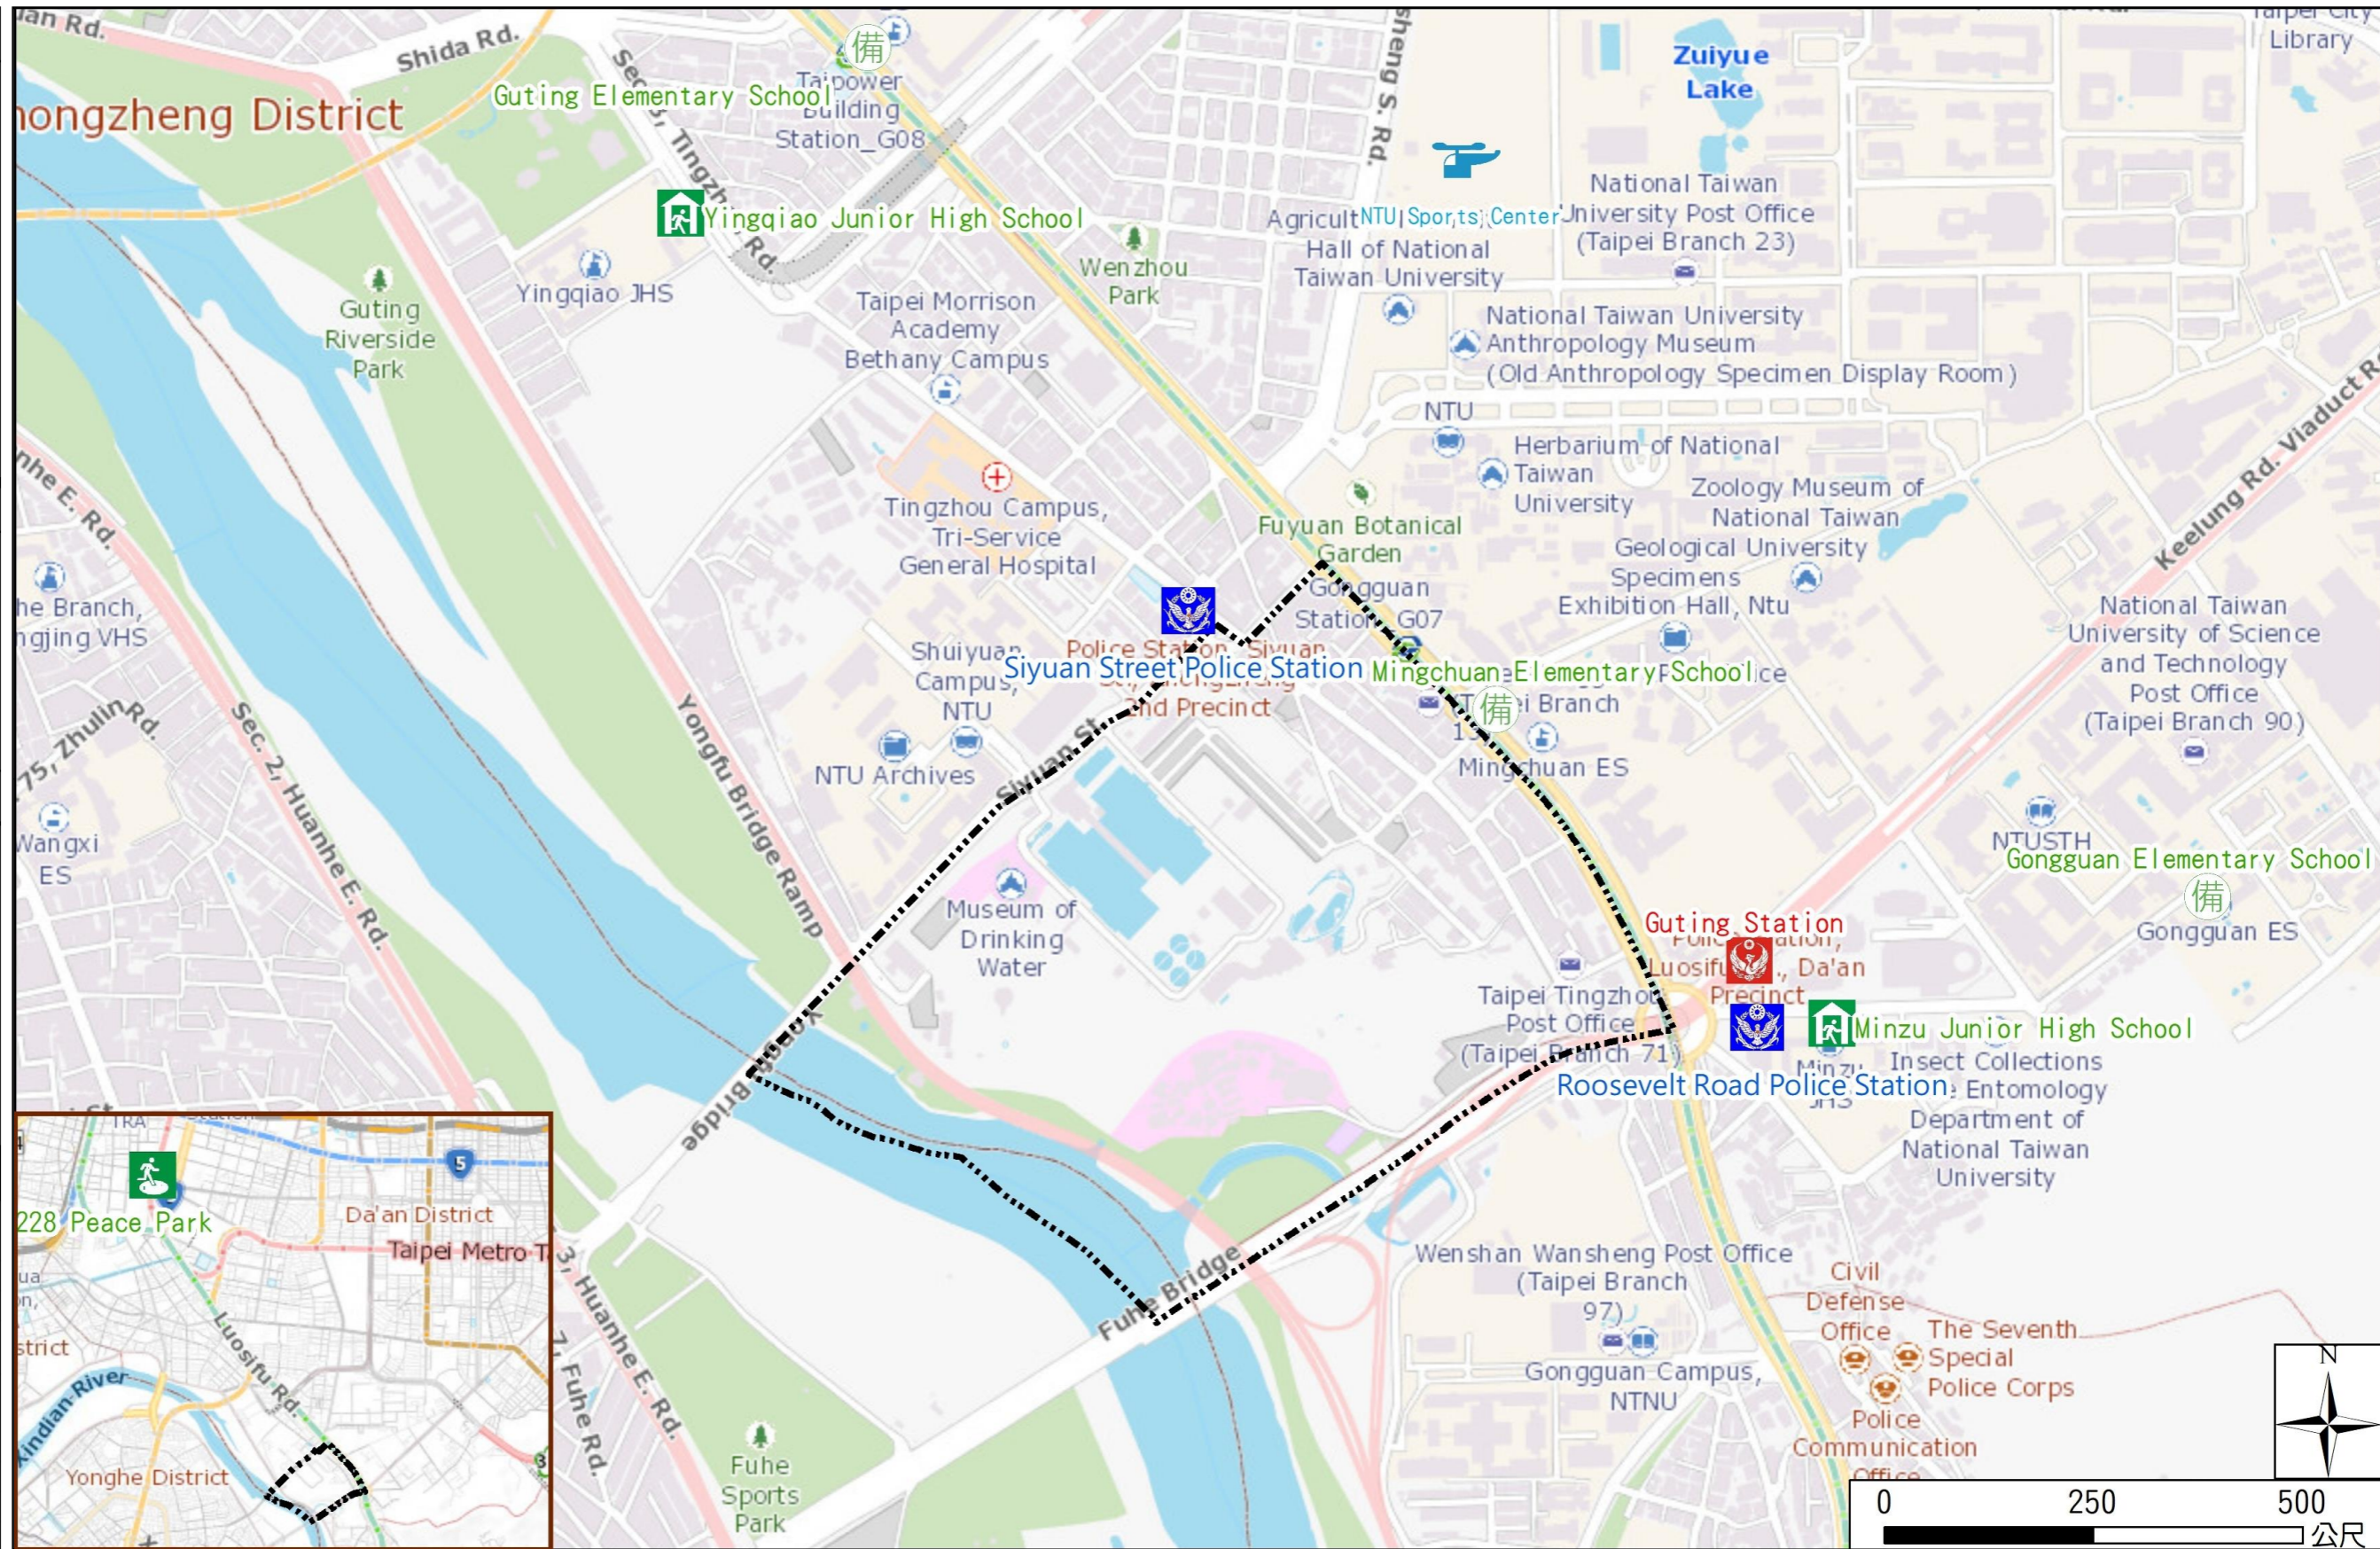

Disaster Prevention Information Website

Taipei City Disaster Prevention Information Website

Knowledge of disaster prevention

Flood: Vertical evacuation or preventive evacuation
 Earthquake :

More disaster prevention knowledge :
 Taipei City Disaster Prevention Guide

Evacuation Shelter

Name	228 Peace Park Applicable to earthquake situations
Address	No.3, Ketaqalan Blvd.
Capacity	5424
Contact number	02-23032451
Name	Yingqiao Junior High (School for Priority Shelter) Applicable to flood situations
Address	No.4, Sec. 3, Tingzhou Rd.
Capacity	52
Contact number	02-23688667#230