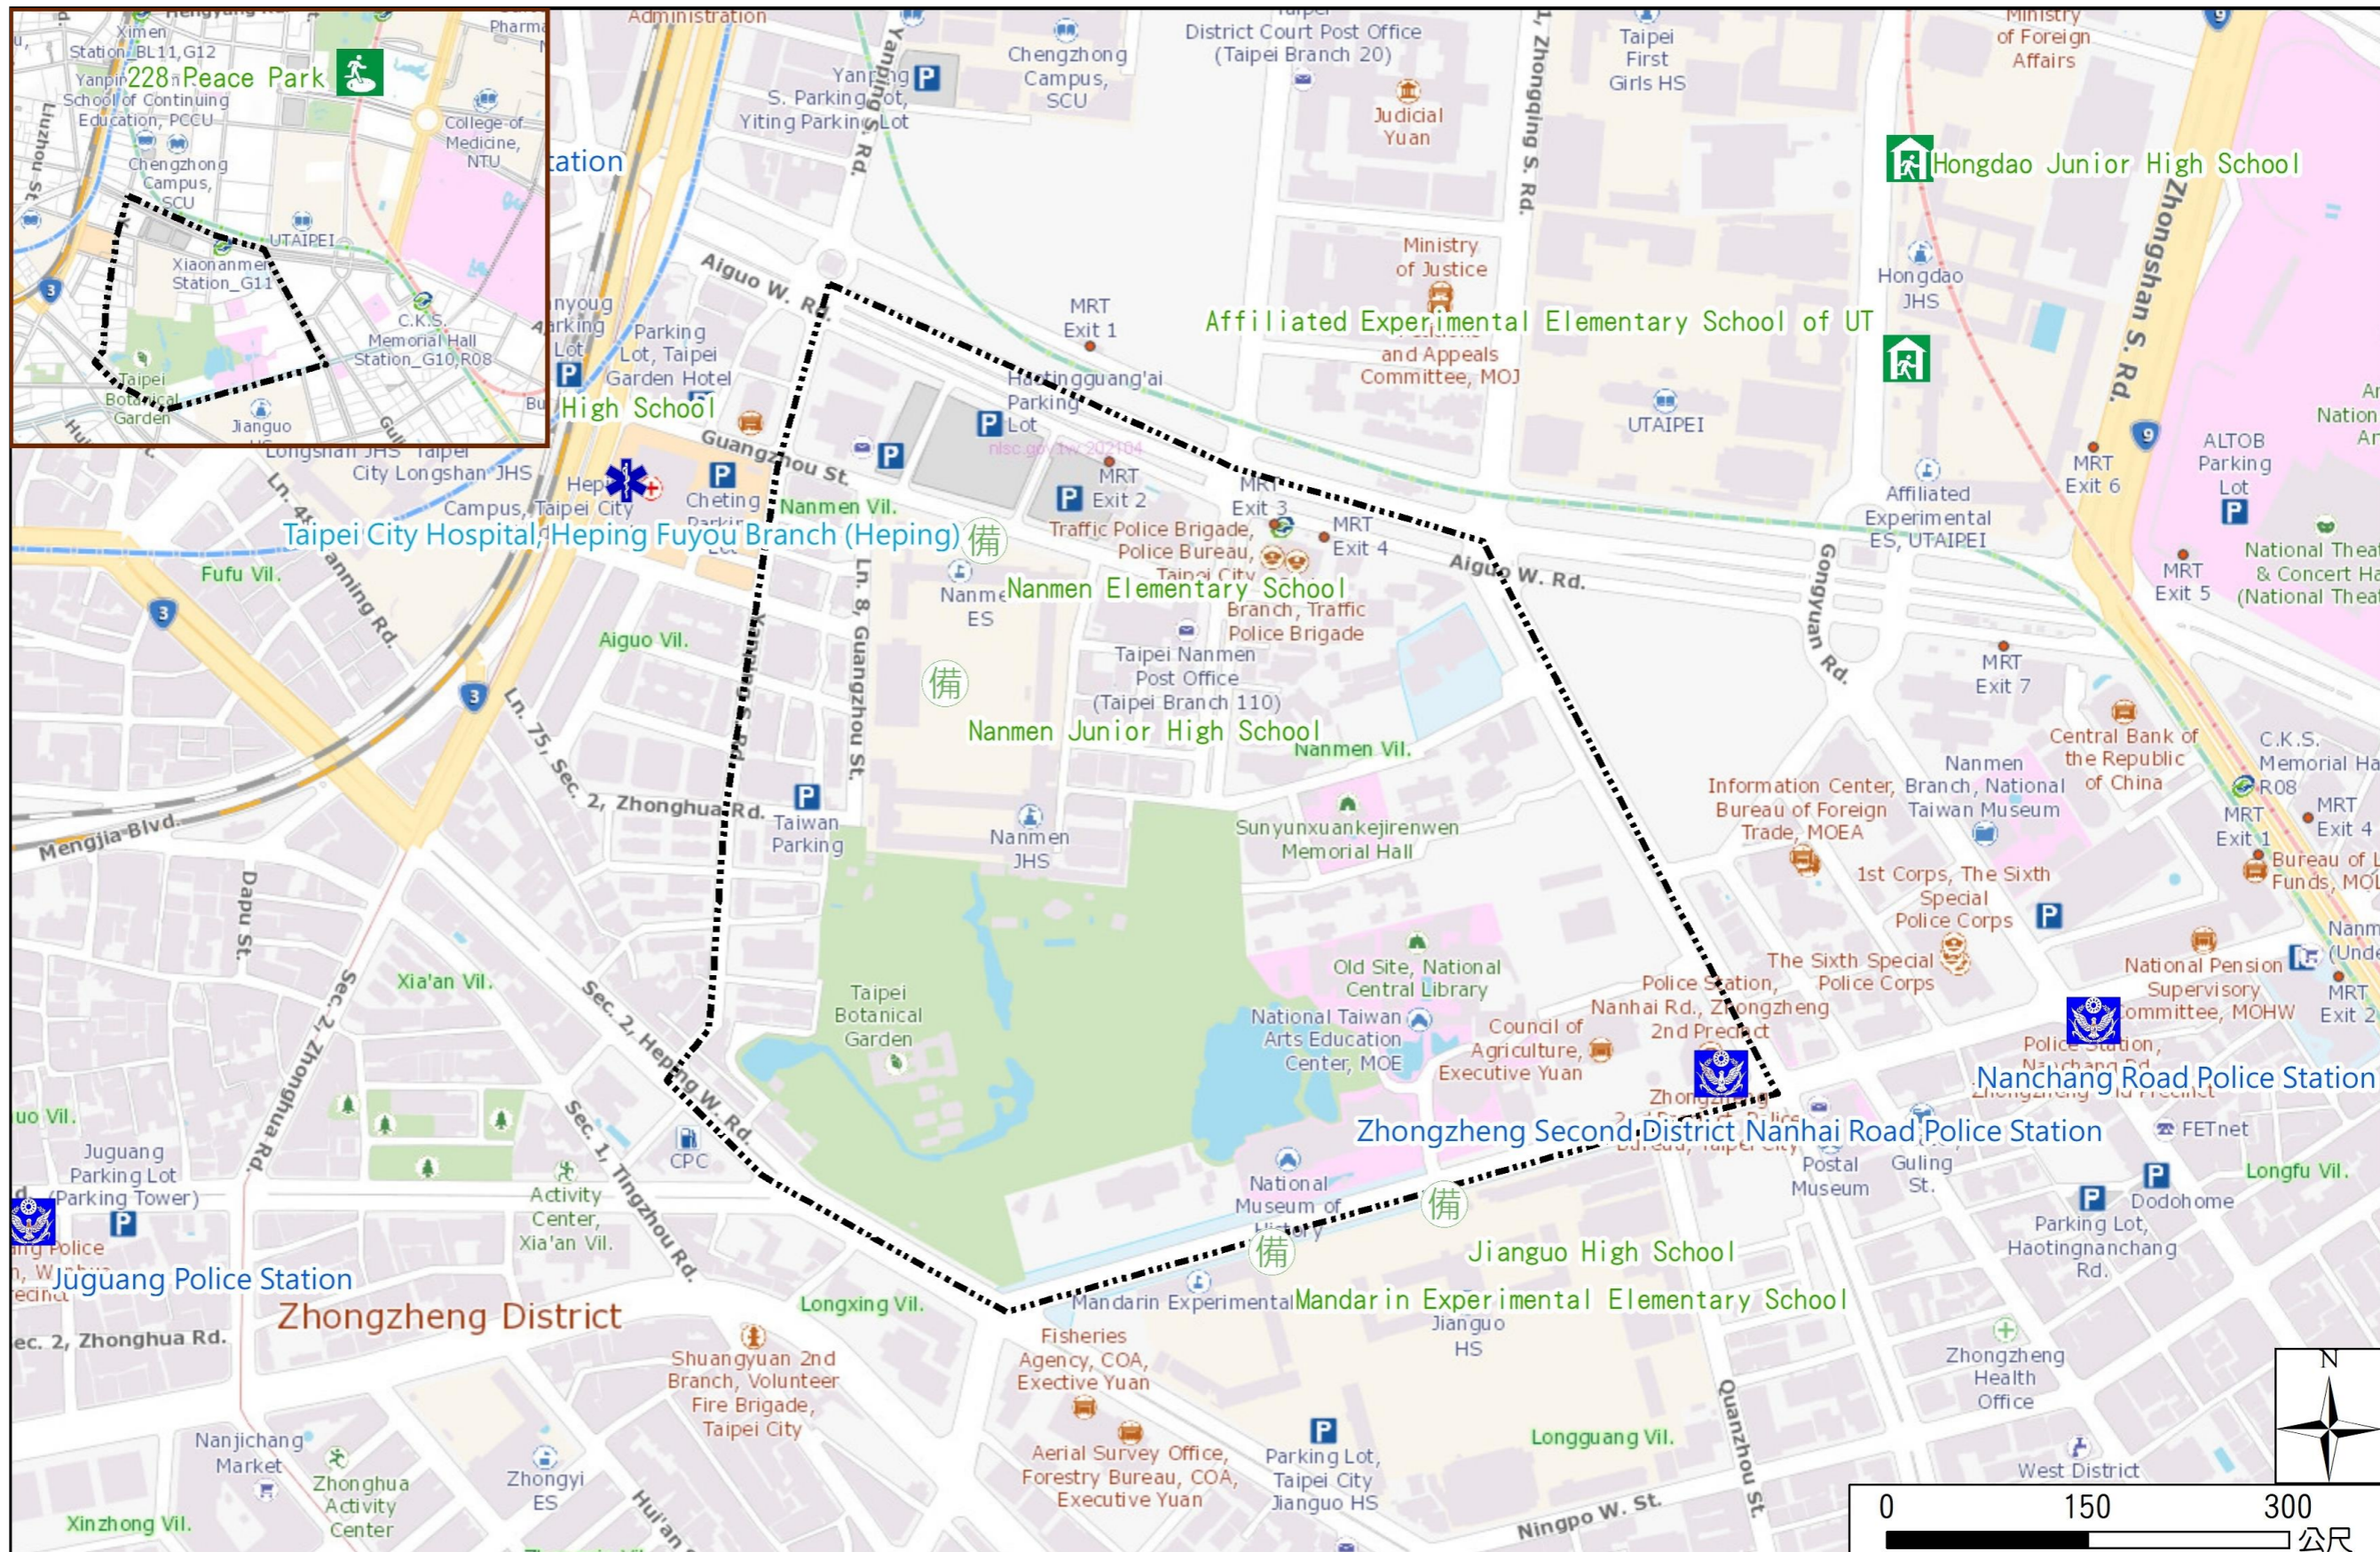

Disaster Prevention Information Website

[Taipei City Disaster Prevention Information Website](#)

Evacuation Principle

Flood: Vertical evacuation or preventive evacuation
Earthquake :

More disaster prevention knowledge :
[Taipei City Disaster Prevention Guide](#)

Evacuation Shelter

Name	228 Peace Park Shelter for Earthquake
Address	No.3, Ketagalan Blvd.
Capacity	5424
Contact number	02-23032451
Name	Affiliated Experimental Elementary School of UT (School for Priority Shelter) Shelter for Earthquake
Address	No.29, Gongyuan Rd.
Capacity	157
Contact number	02-23110395#840
Name	Hongdao Junior High School (School for Priority Shelter) Shelter for Earthquake
Address	No.21, Gongyuan Rd.
Capacity	130
Contact number	02-23715520#500
Name	Nanmen Junior High School
Address	No.6, Guangzhou St.
Capacity	151
Contact number	02-23142775#61