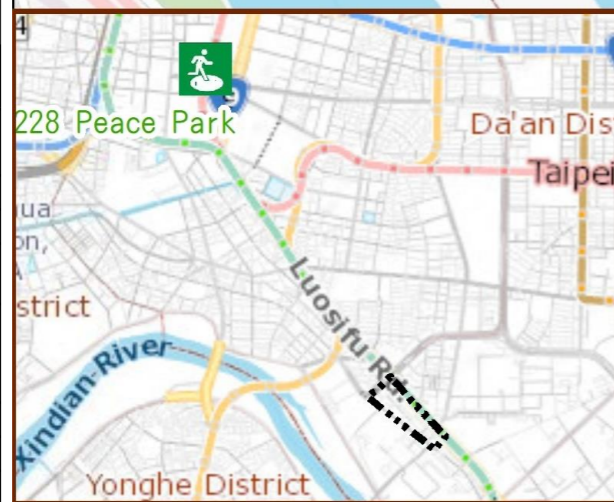

# Wensheng Vil., Zhongzheng Dist., Taipei City Simple Evacuation Map

## Evacuation Shelter

Name	228 Peace Park Applicable to earthquake situations
Address	No.3, Ketagalan Blvd.
Capacity	5424
Contact number	02-23032451
Name	Yingqiao Junior High School (School for Priority Shelter) Applicable to flood situations
Address	No.4, Sec. 3, Tingzhou Rd.
Capacity	52
Contact number	02-23688667#230
Name	Heti Elementary School
Address	No.180, Sec. 2, Tingzhou Rd.
Capacity	72
Contact number	02-23677144#831
Name	
Address	
Capacity	
Contact number	