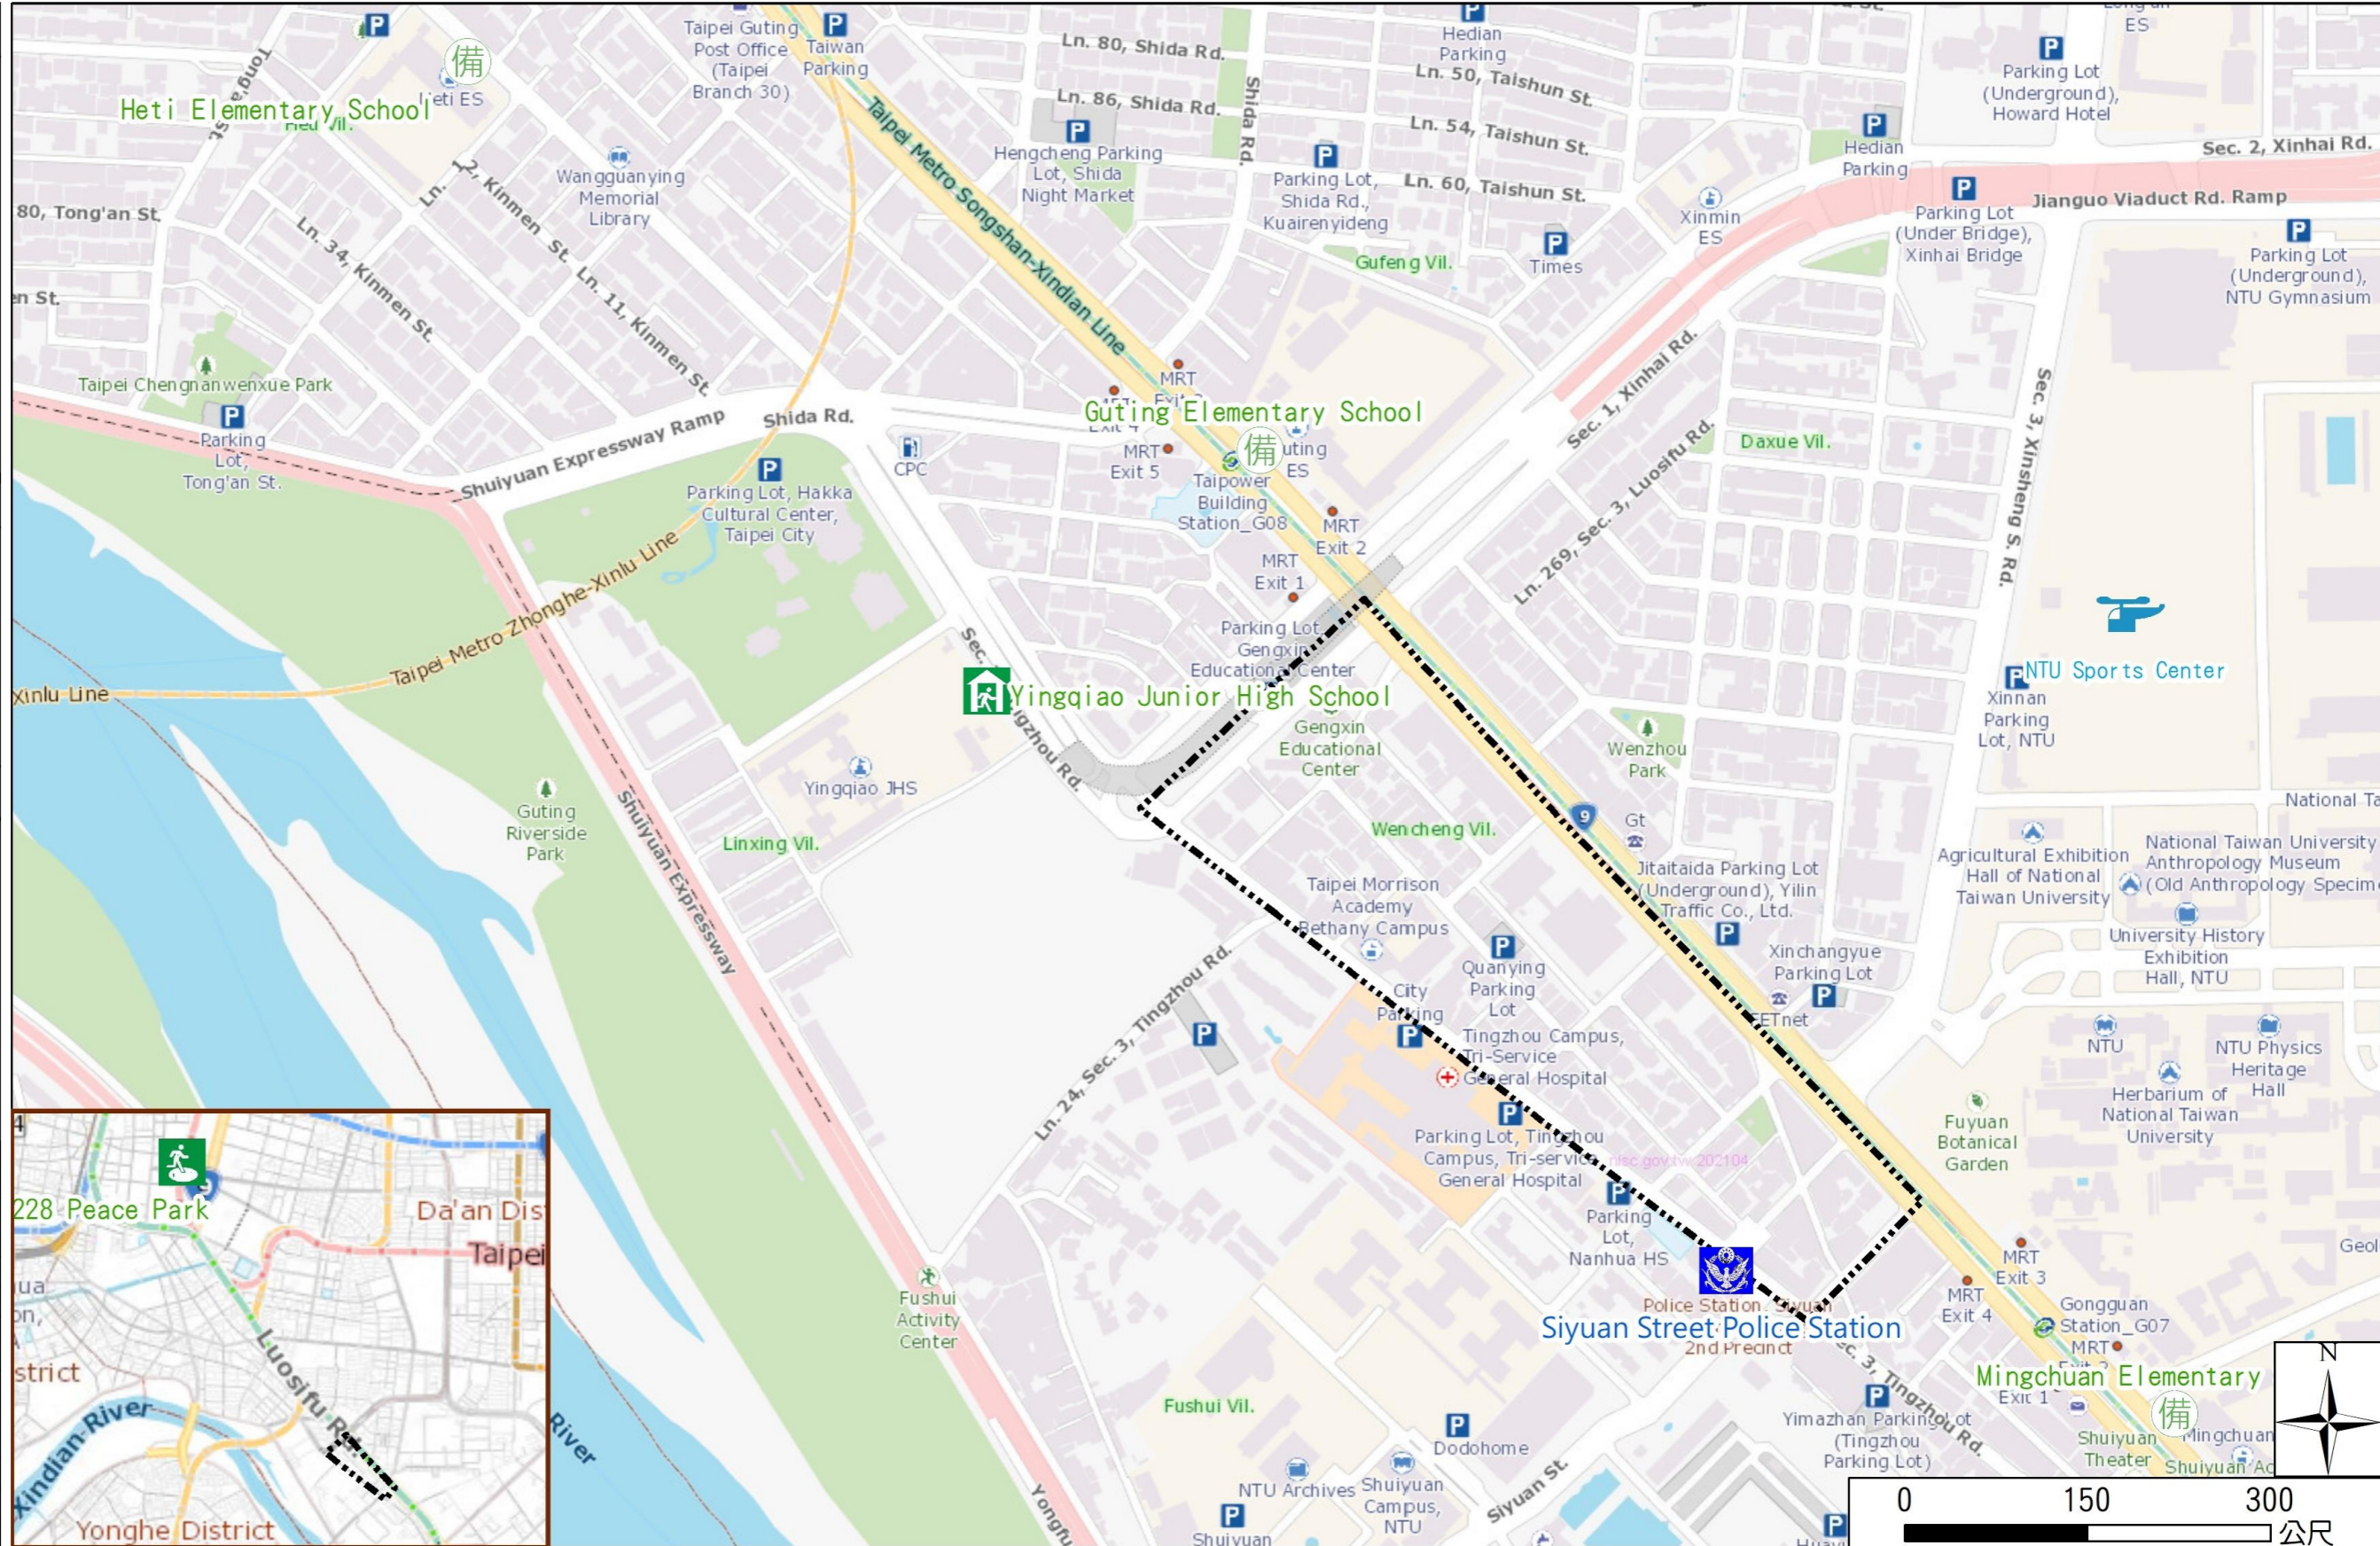

Wensheng Vil., Zhongzheng Dist., Taipei City Simple Evacuation Map

Disaster notification Unit

Taipei Citizen Hotline : 1999
Fire Department Tel. : 119
Police Department Tel. : 110
EOC of Zhongzheng Dist.
Non-emergency number : 02-23416721
Emergency number : 02-66179590
Officer
Mobile : 0978-865728
Note: Please call this District's EOC to ensure that the evacuation shelter is open

Disaster Prevention Information Website

[Taipei City Disaster Prevention Information Website](#)

Knowledge of disaster prevention

Flood: Vertical evacuation or preventive evacuation
Earthquake :

More disaster prevention knowledge :
[Taipei City Disaster Prevention Guide](#)

Evacuation Shelter

Name	228 Peace Park Applicable to earthquake situations
Address	No.3, Ketagalan Blvd.
Capacity	5424
Contact number	02-23032451
Name	Yingqiao Junior High School (School for Priority Shelter) Applicable to flood situations
Address	No.4, Sec. 3, Tingzhou Rd.
Capacity	52
Contact number	02-23688667#230
Name	Heti Elementary School
Address	No.180, Sec. 2, Tingzhou Rd.
Capacity	72
Contact number	02-23677144#831
Name	
Address	
Capacity	
Contact number	

圖例	里界 Village Boundary	避難收容處所 Evacuation Shelter	防救災單位 Disaster Rescue Resources	重要地標 Landmark
	 里界 Village Boundary	 室內避難收容處所(優先安置學校) Indoor Evacuation Shelter (School for Priority Shelter)	 警察單位 Police Department	 直升機起降場 Helicopter Pad
		 室外避難收容處所(防災公園) Outdoor Evacuation Shelter (Disaster Prevention Park)	 消防單位 Fire Department	 重要地標 Landmark
		 避難收容處所(備用) Evacuation Shelter (Backup)	 急救責任醫院 Designated Hospital (Emergency Medical Treatment)