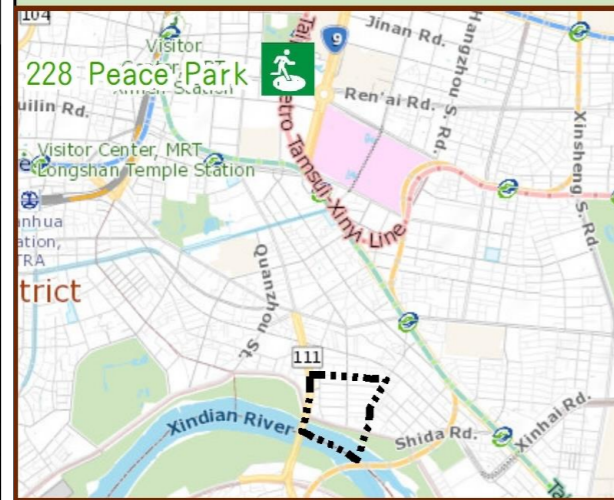

Evacuation Shelter

Name	228 Peace Park Applicable to earthquake situations
Address	No.3, Ketagalan Blvd.
Capacity	5424
Contact number	02-23032451
Name	Yingqiao Junior High School (School for Priority Shelter) Applicable to flood situations
Address	No.4, Sec. 3, Tingzhou Rd.
Capacity	52
Contact number	02-23688667#230
Name	Heti Elementary School
Address	No.180, Sec. 2, Tingzhou Rd.
Capacity	72
Contact number	02-23677144#831
Name	Yingqiao Elementary School
Address	No.29, Zhao'an St.
Capacity	303
Contact number	02-23054620#108