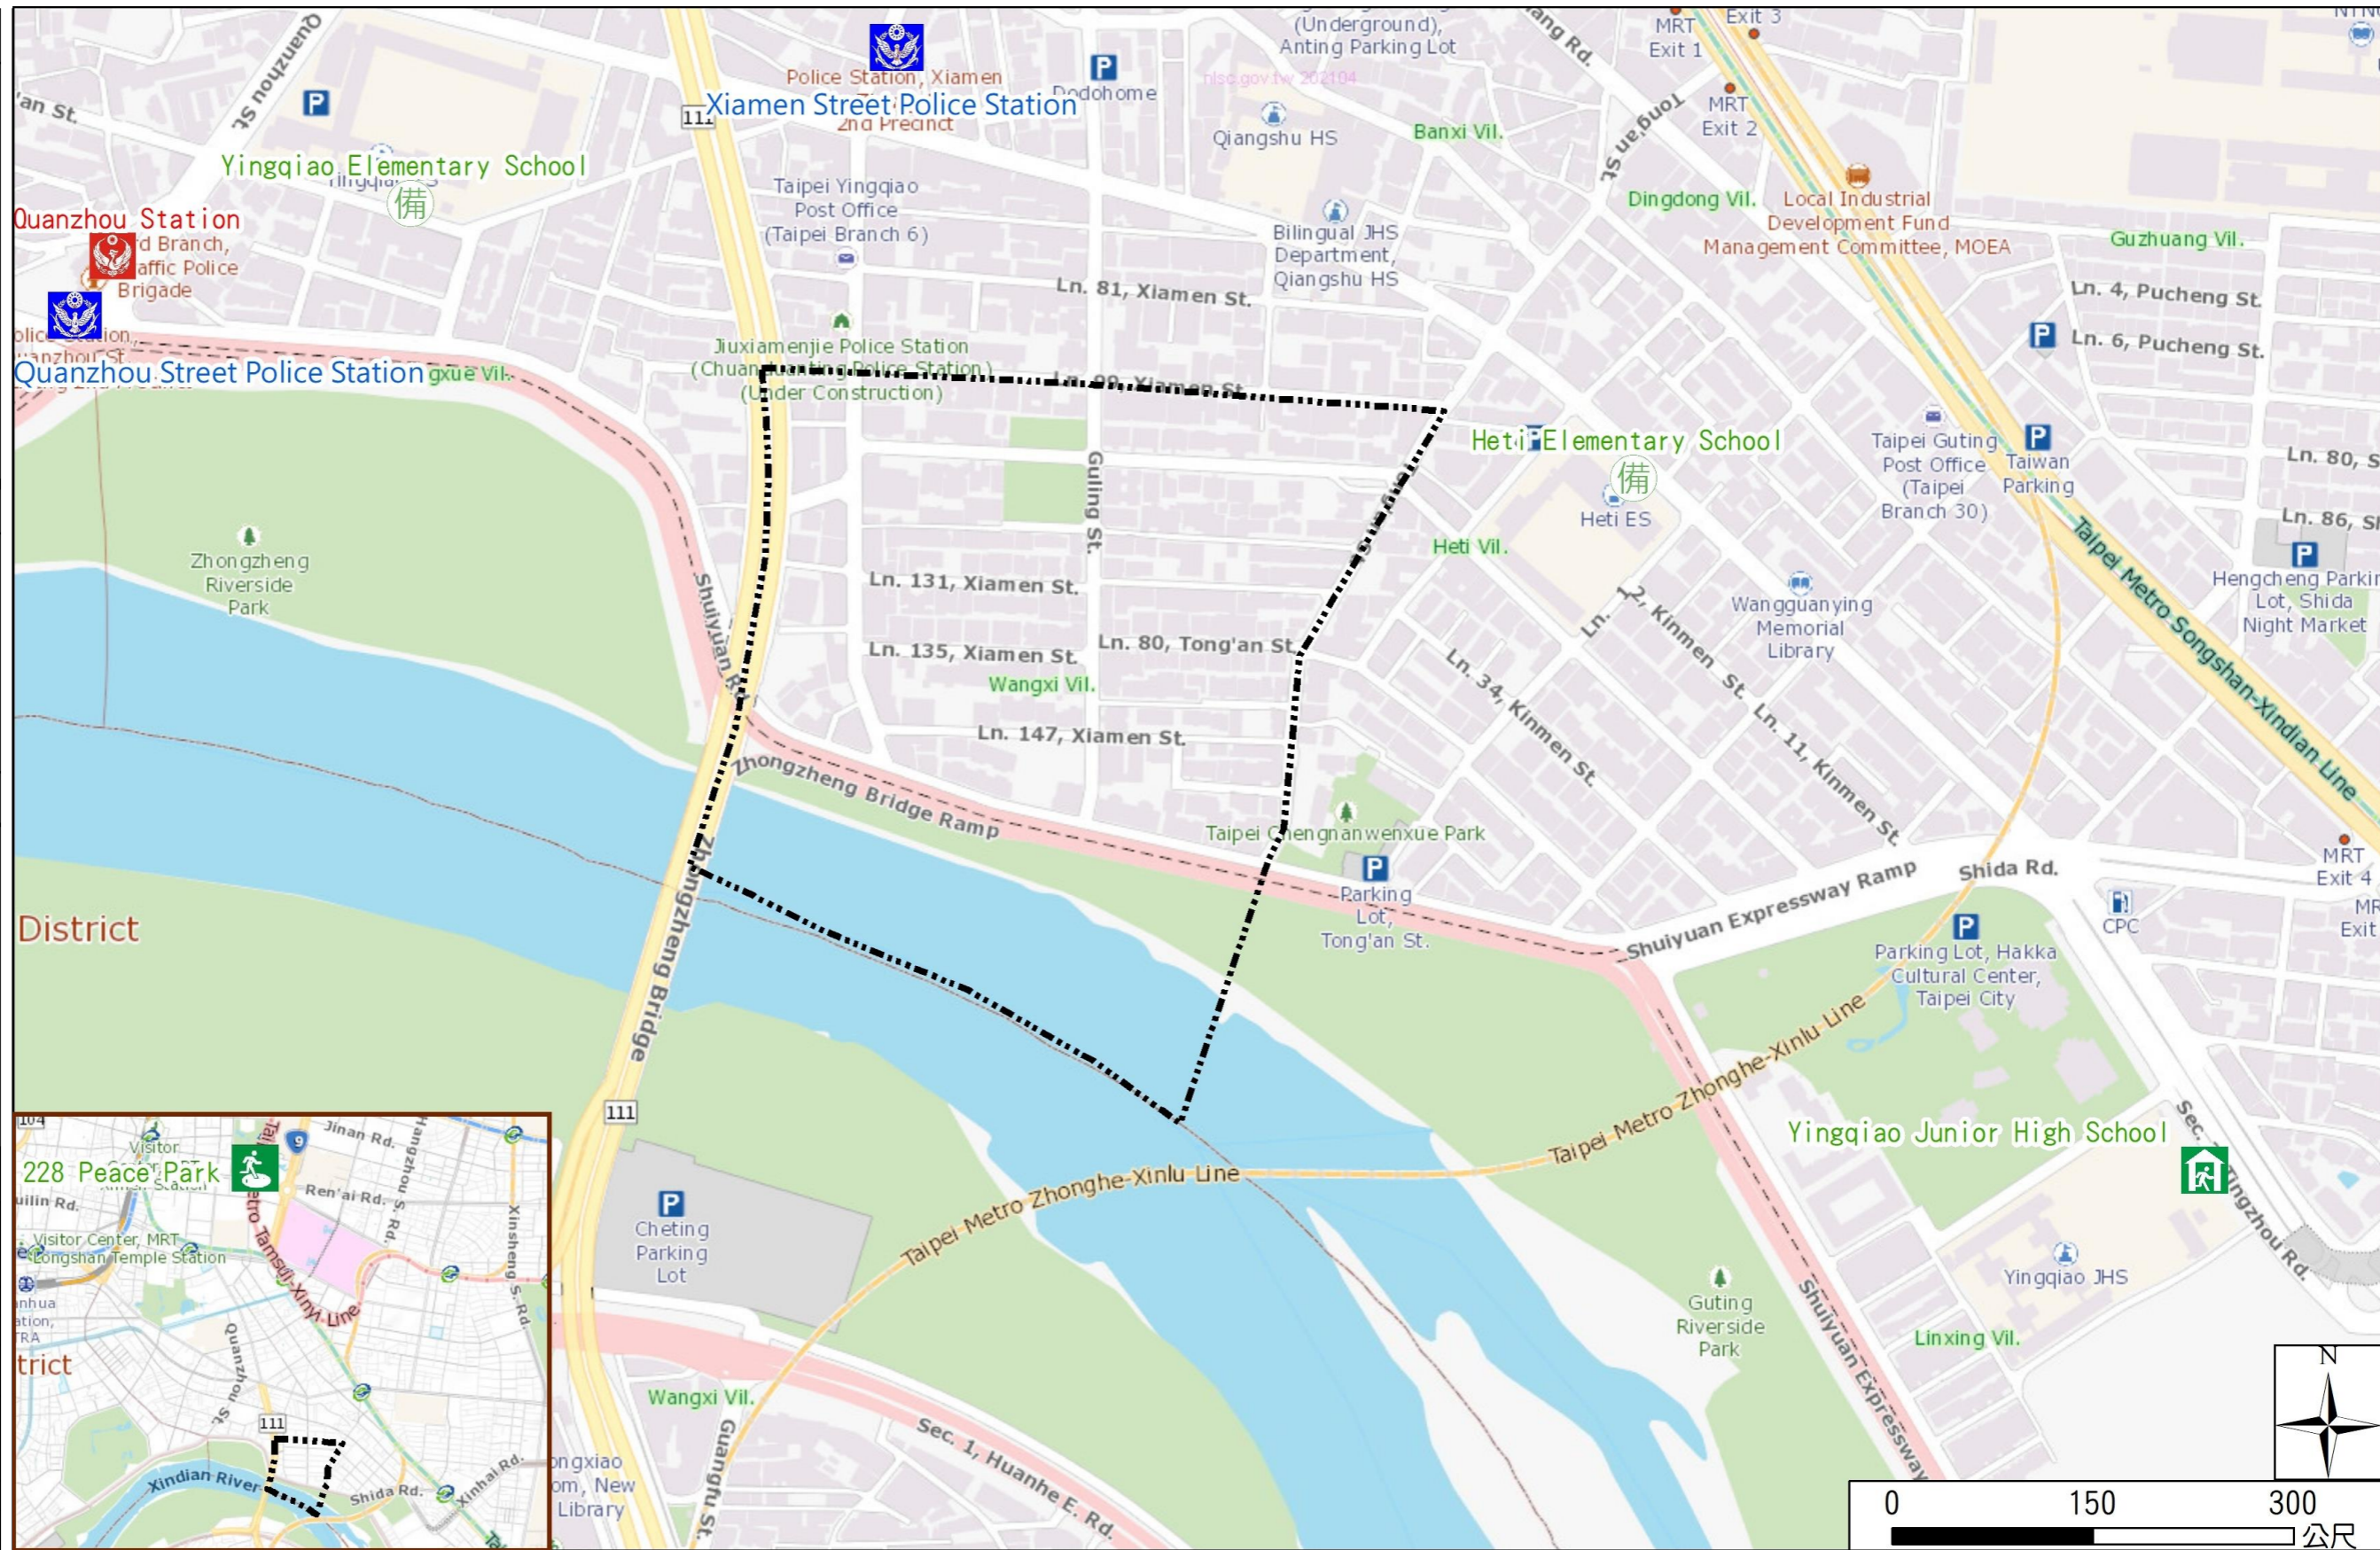

Disaster Prevention Information Website

Taipei City Disaster Prevention Information Website

Knowledge of disaster prevention

Flood: Vertical evacuation or preventive evacuation
 Earthquake :

More disaster prevention knowledge :
 Taipei City Disaster Prevention Guide

Evacuation Shelter

Name	228 Peace Park Applicable to earthquake situations
Address	No.3, Ketagalan Blvd.
Capacity	5424
Contact number	02-23032451
Name	Yingqiao Junior High School (School for Priority Shelter) Applicable to flood situations
Address	No.4, Sec. 3, Tingzhou Rd.
Capacity	52
Contact number	02-23688667#230
Name	Heti Elementary School
Address	No.180, Sec. 2, Tingzhou Rd.
Capacity	72
Contact number	02-23677144#831
Name	Yingqiao Elementary School
Address	No.29, Zhao'an St.
Capacity	303
Contact number	02-23054620#108