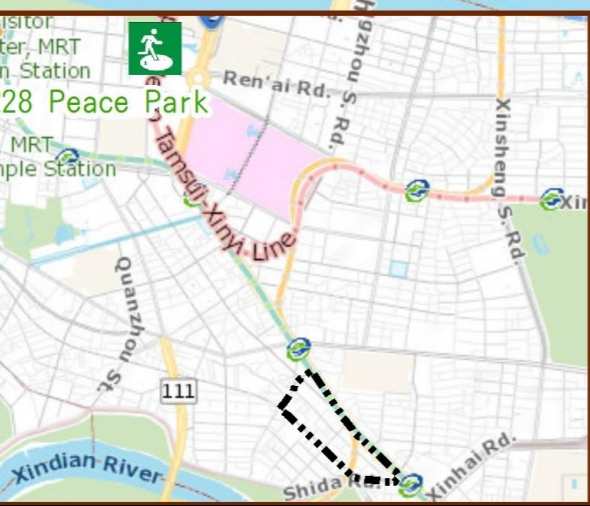

Dingdong Vil., Zhongzheng Dist., Taipei City Simple Evacuation Map

Disaster notification Unit

Taipei Citizen Hotline : 1999
Fire Department Tel. : 119
Police Department Tel. : 110
EOC of Zhongzheng Dist.
Non-emergency number : 02-23416721
Emergency number : 02-66179590
Officer
Mobile : 0978-865731
Note: Please call this District's EOC to ensure that the evacuation shelter is open

Disaster Prevention Information Website

Taipei City Disaster Prevention Information Website

Knowledge of disaster prevention

Flood: Vertical evacuation or preventive evacuation
Earthquake :

More disaster prevention knowledge :
Taipei City Disaster Prevention Guide

Evacuation Shelter

Name	228 Peace Park Applicable to earthquake situations
Address	No.3, Ketagalan Blvd.
Capacity	5424
Contact number	02-23032451
Name	Yingqiao Junior High School (School for Priority Shelter) Applicable to flood situations
Address	No.4, Sec. 3, Tingzhou Rd.
Capacity	52
Contact number	02-23688667#230
Name	Heti Elementary School
Address	No.180, Sec. 2, Tingzhou Rd.
Capacity	72
Contact number	02-23677144#831
Name	Yingqiao Elementary School
Address	No.29, Zhao'an St.
Capacity	303
Contact number	02-23054620#108

圖例	里界 Village Boundary	避難收容處所 Evacuation Shelter	防救災單位 Disaster Rescue Resources	重要地標 Landmark
	里界 Village Boundary	室內避難收容處所(優先安置學校) Indoor Evacuation Shelter (School for Priority Shelter) 室外避難收容處所(防災公園) Outdoor Evacuation Shelter (Disaster Prevention Park) 避難收容處所(備用) Evacuation Shelter (Backup)	警察單位 Police Department 消防單位 Fire Department 急救責任醫院 Designated Hospital (Emergency Medical Treatment)	直升機起降場 Helicopter Pad 重要地標 Landmark