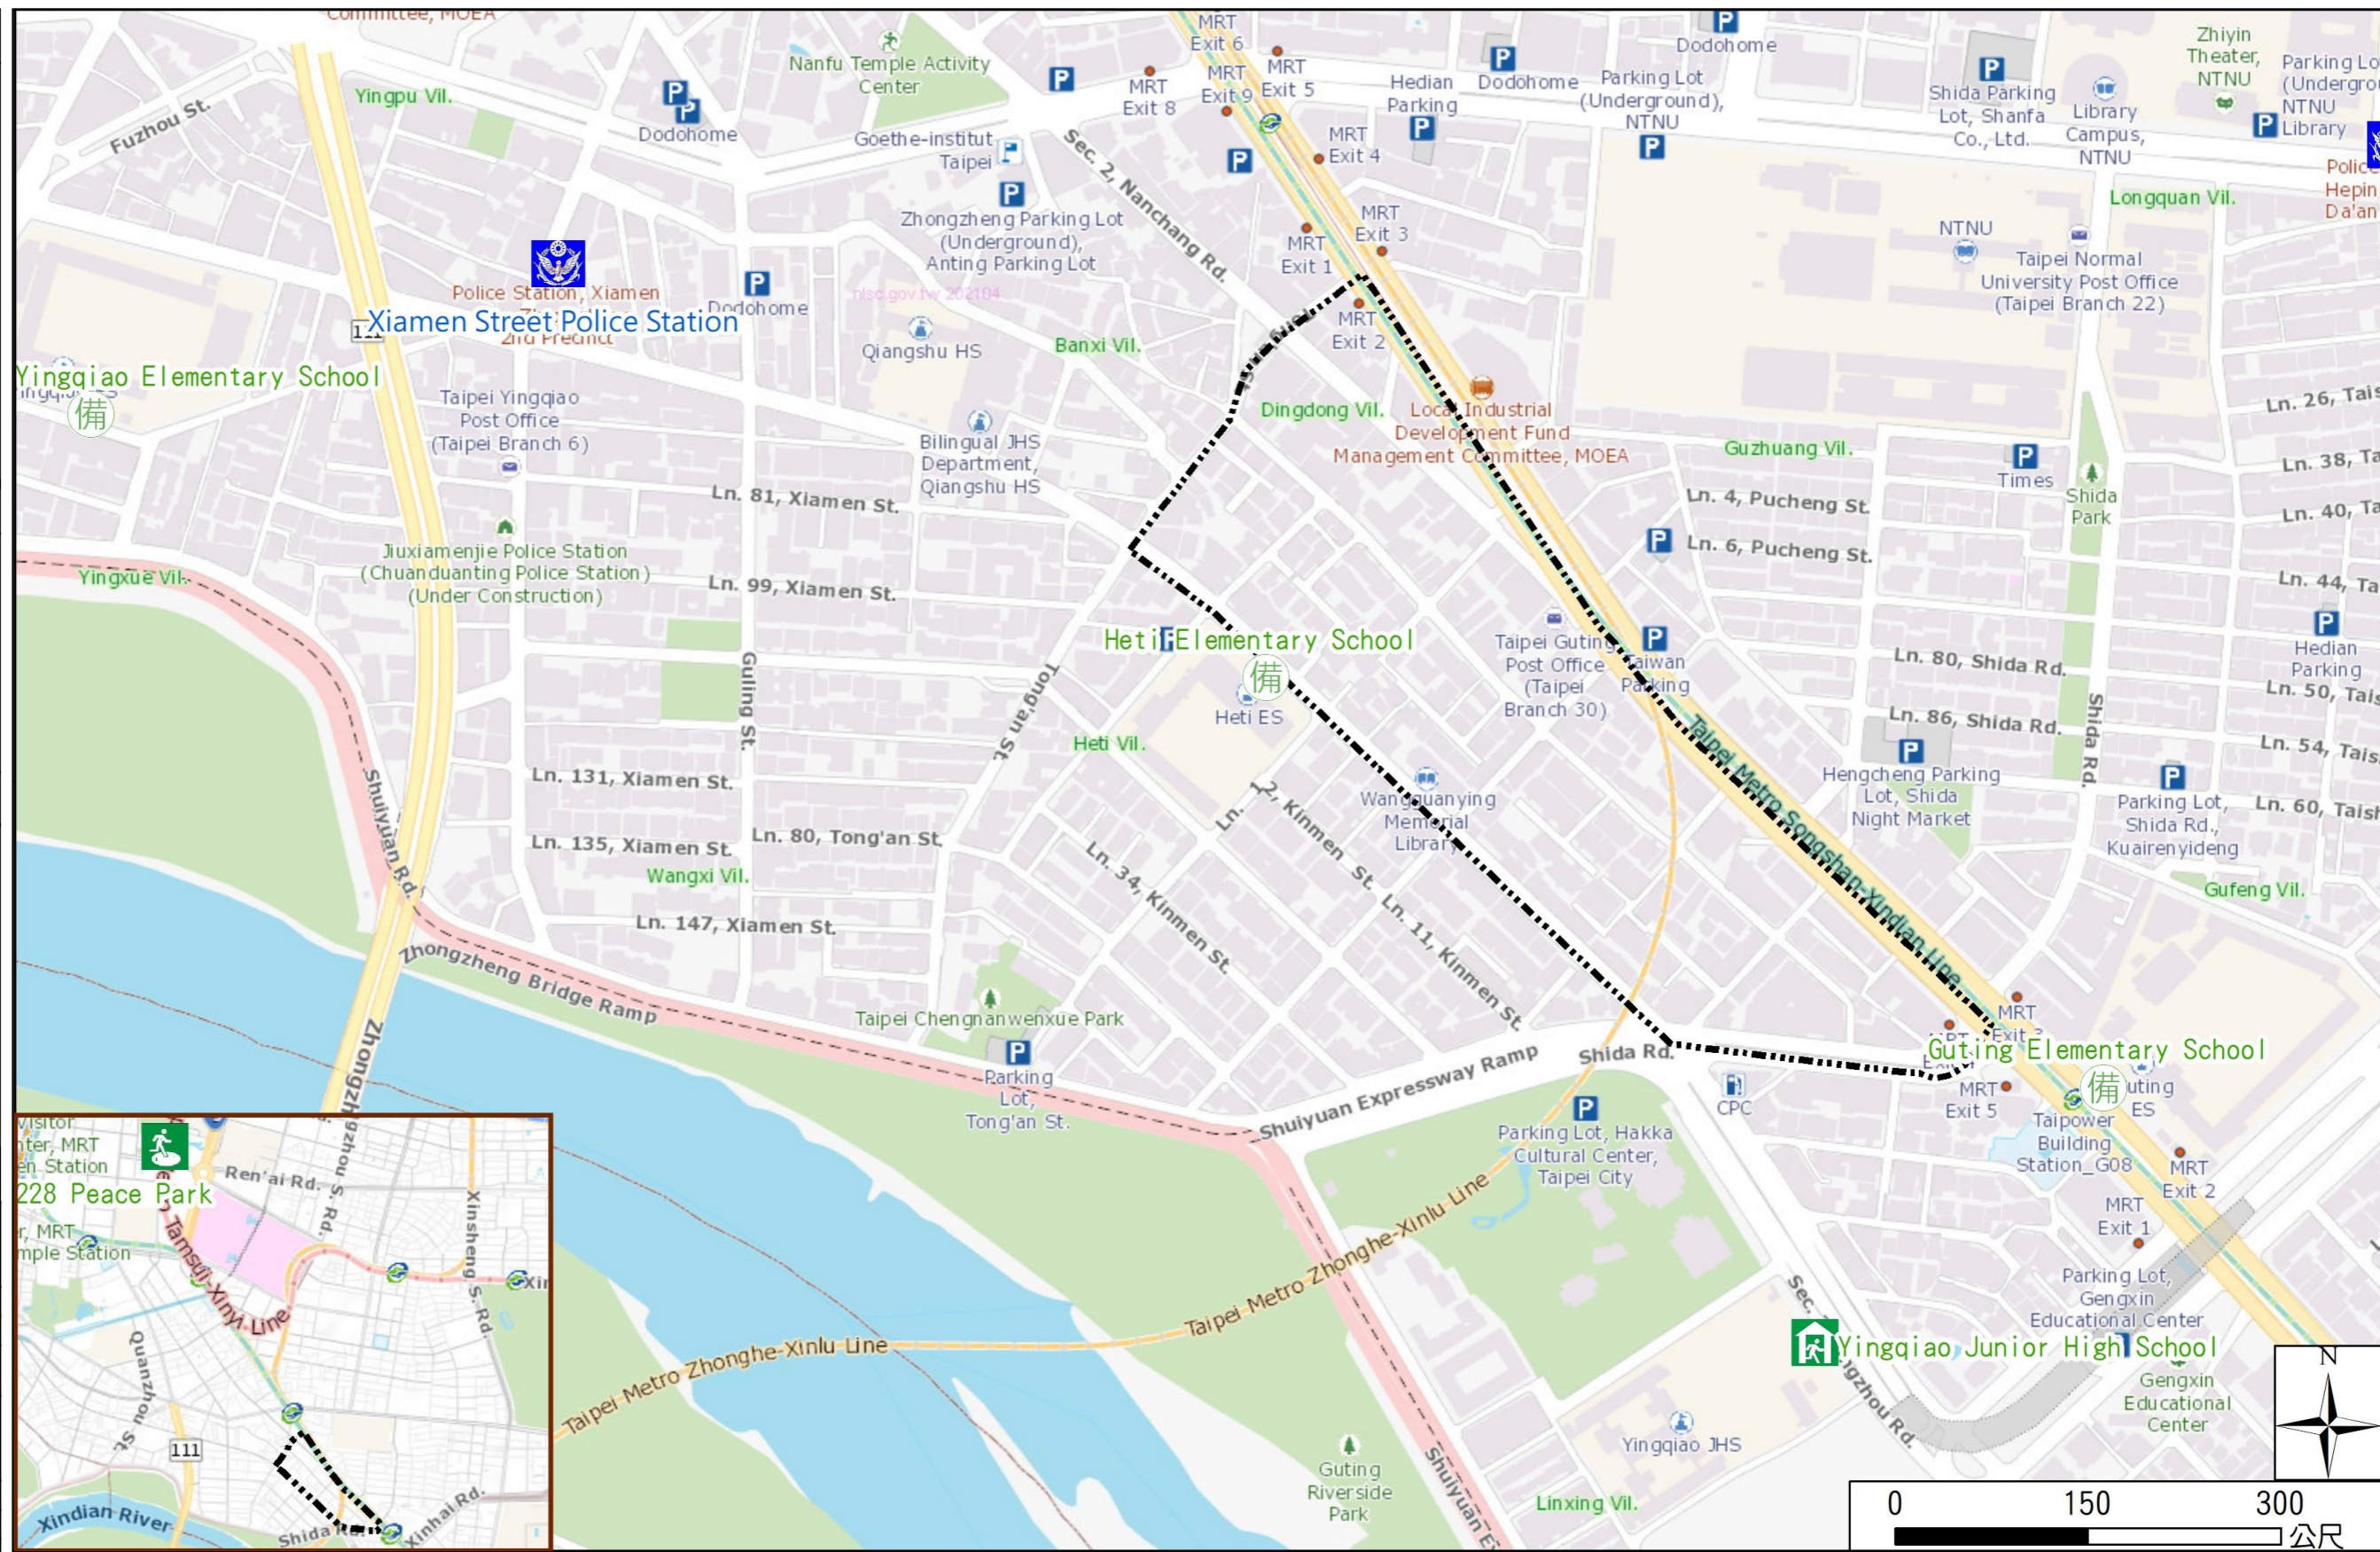

Dingdong Vil., Zhongzheng Dist., Taipei City Simple Evacuation Map

Disaster notification Unit

Taipei Citizen Hotline : 1999
Fire Department Tel. : 119
Police Department Tel. : 110
EOC of Zhongzheng Dist.
Non-emergency number : 02-23416721
Emergency number : 02-66179590
Officer
Mobile : 0978-865731
Note: Please call this District's EOC to ensure that the evacuation shelter is open

Disaster Prevention Information Website

Taipei City Disaster Prevention Information Website

Knowledge of disaster prevention

Flood: Vertical evacuation or preventive evacuation
Earthquake :

More disaster prevention knowledge :
Taipei City Disaster Prevention Guide

Evacuation Shelter

Name	228 Peace Park Applicable to earthquake situations
Address	No.3, Ketagalan Blvd.
Capacity	5424
Contact number	02-23032451
Name	Yingqiao Junior High School (School for Priority Shelter) Applicable to flood situations
Address	No.4, Sec. 3, Tingzhou Rd.
Capacity	52
Contact number	02-23688667#230
Name	Heti Elementary School
Address	No.180, Sec. 2, Tingzhou Rd.
Capacity	72
Contact number	02-23677144#831
Name	Yingqiao Elementary School
Address	No.29, Zhao'an St.
Capacity	303
Contact number	02-23054620#108

圖例	里界 Village Boundary	避難收容處所 Evacuation Shelter	防救災單位 Disaster Rescue Resources	重要地標 Landmark
	里界 Village Boundary	室內避難收容處所(優先安置學校) Indoor Evacuation Shelter (School for Priority Shelter) 室外避難收容處所(防災公園) Outdoor Evacuation Shelter (Disaster Prevention Park) 避難收容處所(備用) Evacuation Shelter (Backup)	警察單位 Police Department 消防單位 Fire Department 急救責任醫院 Designated Hospital (Emergency Medical Treatment)	直升機起降場 Helicopter Pad 重要地標 Landmark