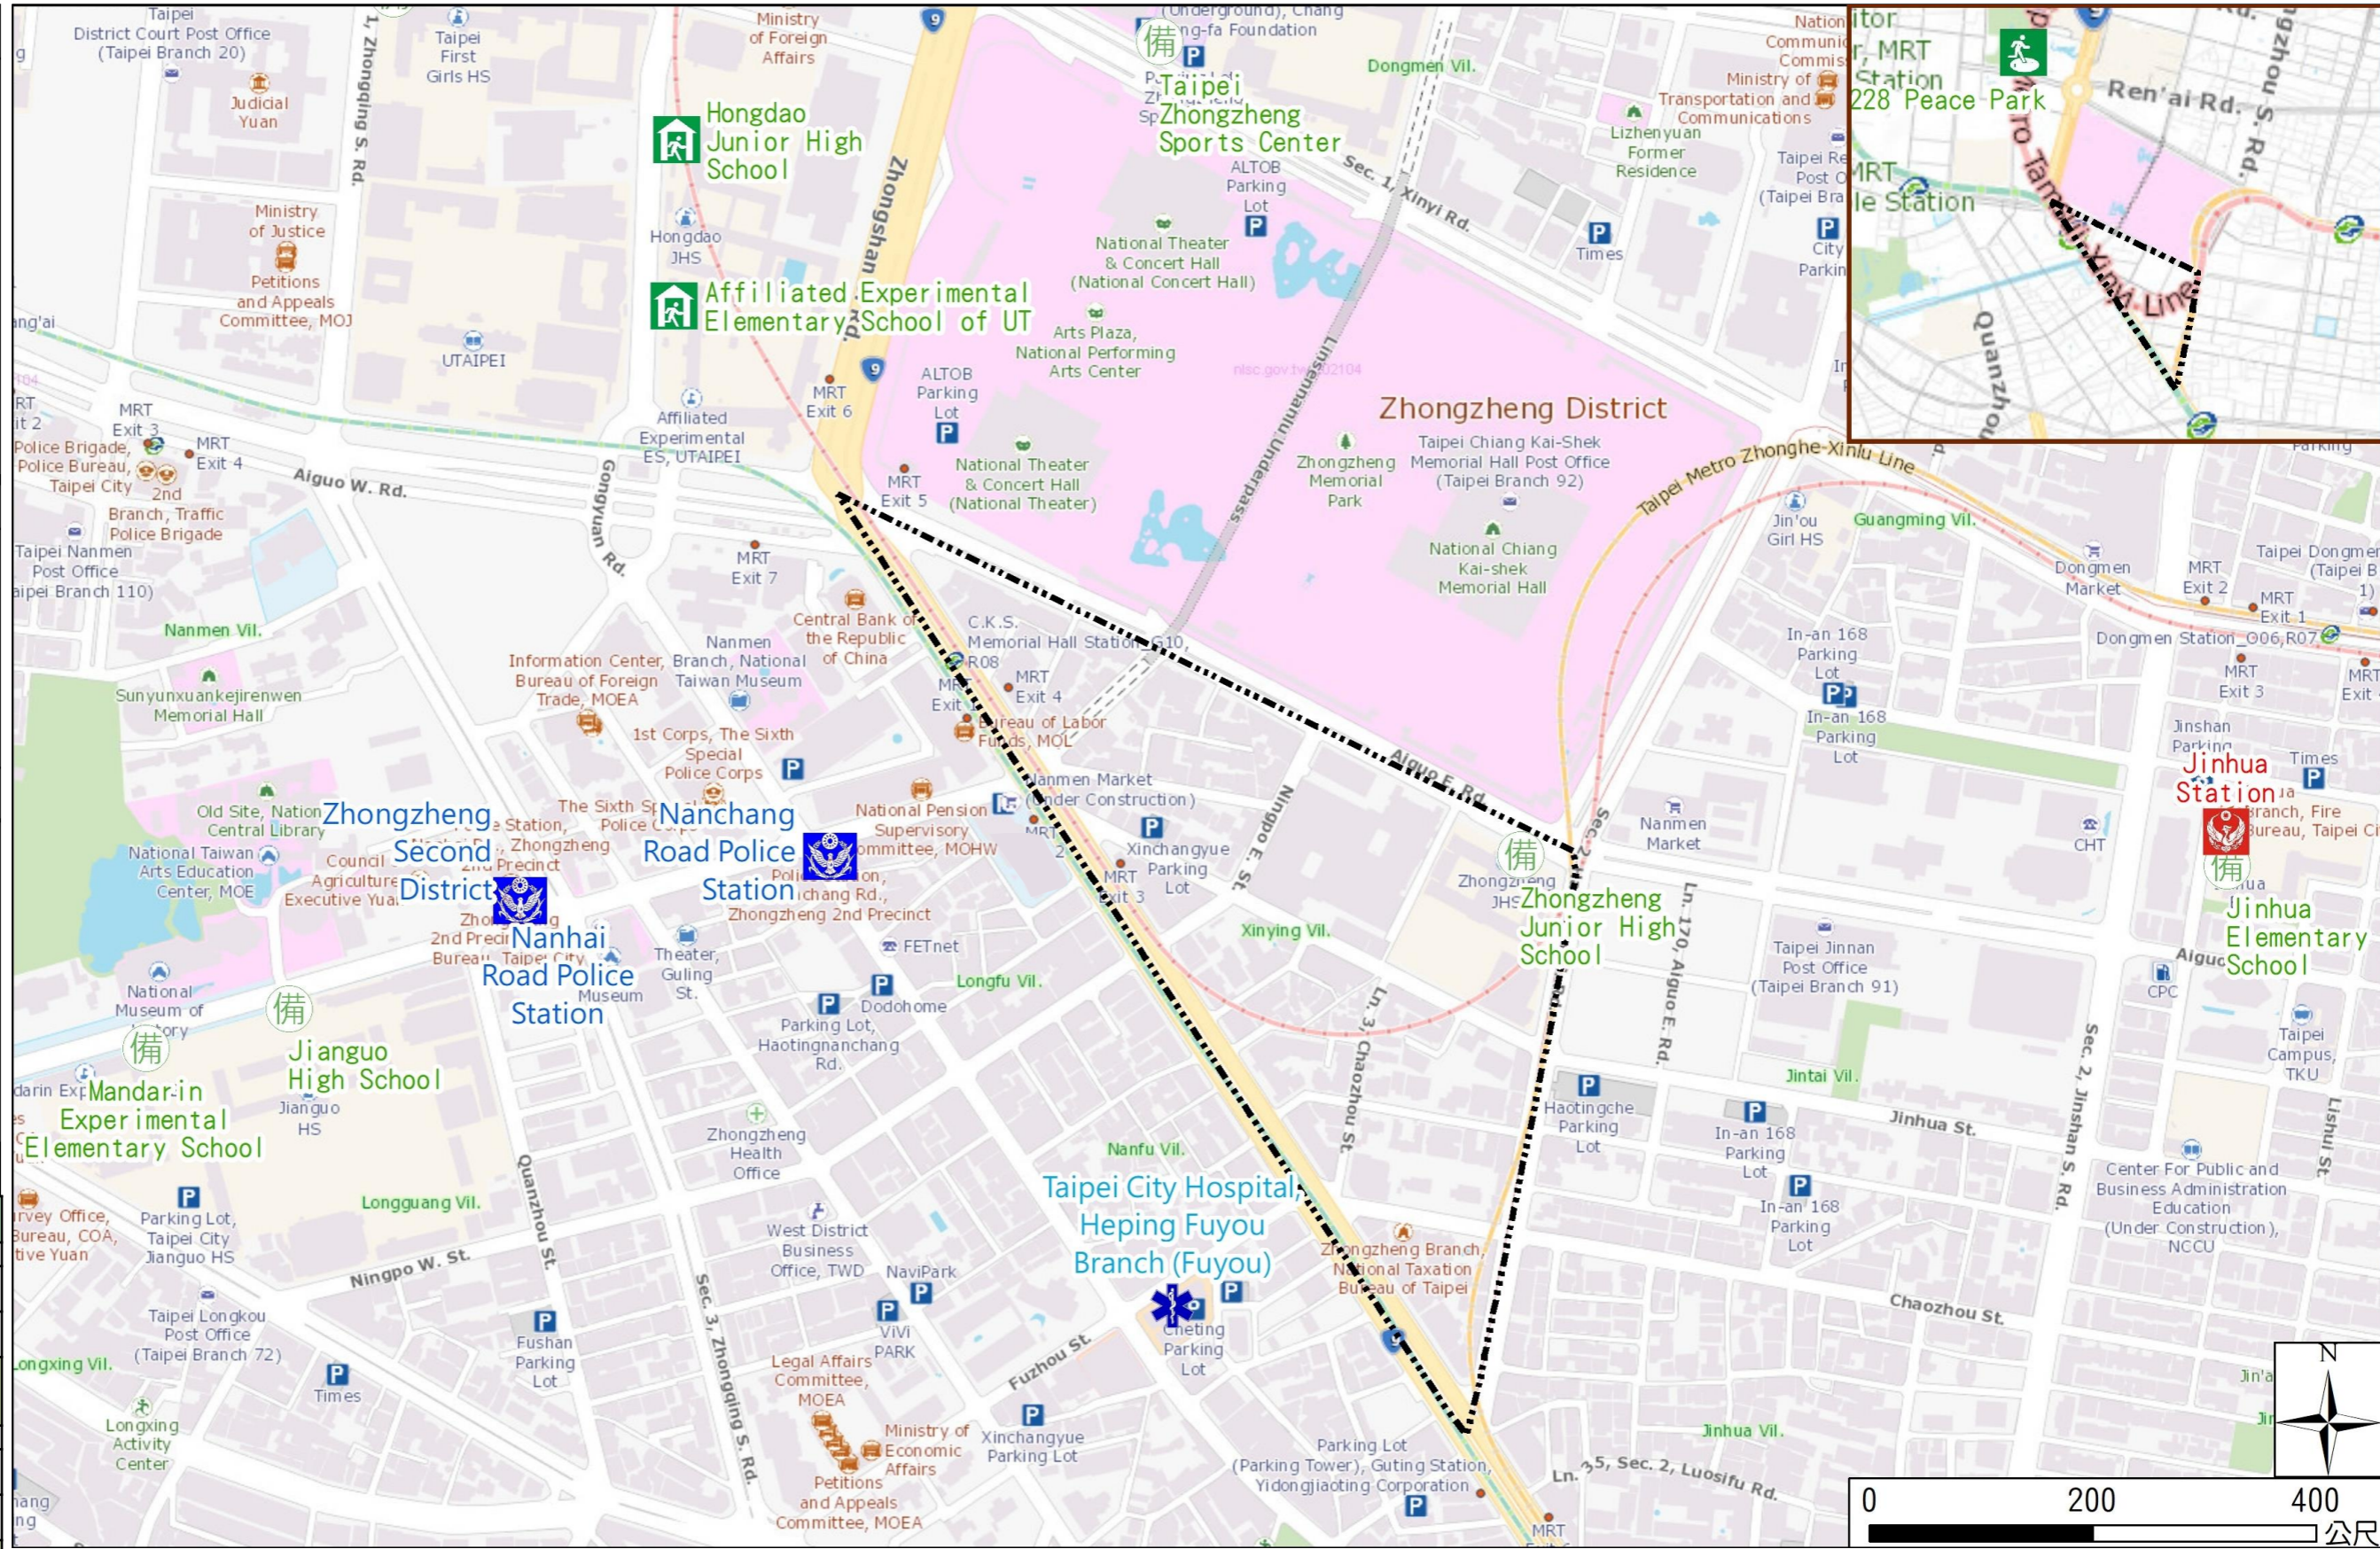

Xinying Vil., Zhongshan Dist., Taipei City Simple Evacuation Map

Disaster notification Unit

Taipei Citizen Hotline : 1999
 Fire Department Tel. : 119
 Police Department Tel. : 110
 EOC of Zhongshan Dist.
 Non-emergency number : 02-23416721
 Emergency number : 02-66179590
 Officer
 Mobile : 0978-865756
 Note: Please call this District's EOC to ensure that the evacuation shelter is open

Disaster Prevention Information Website

Taipei City Disaster Prevention Information Website

Knowledge of disaster prevention

Flood: Vertical evacuation or preventive evacuation
Earthquake :

More disaster prevention knowledge :
Taipei City Disaster Prevention Guide

Evacuation Shelter

Name	228 Peace Park Applicable to earthquake situations
Address	No.3, Ketagalan Blvd.
Capacity	5424
Contact number	02-23032451
Name	Affiliated Experimental Elementary School of UT (School for Priority Shelter) Applicable to earthquake situations
Address	No.29, Gongyuan Rd.
Capacity	157
Contact number	02-23110395#840
Name	Hongdao Junior High School (School for Priority Shelter) Applicable to earthquake situations
Address	No.21, Gongyuan Rd.
Capacity	130
Contact number	02-23715520#500
Name	Zhongzheng Junior High School
Address	No.158, Aiguo E. Rd.
Capacity	300
Contact number	02-23916697#501