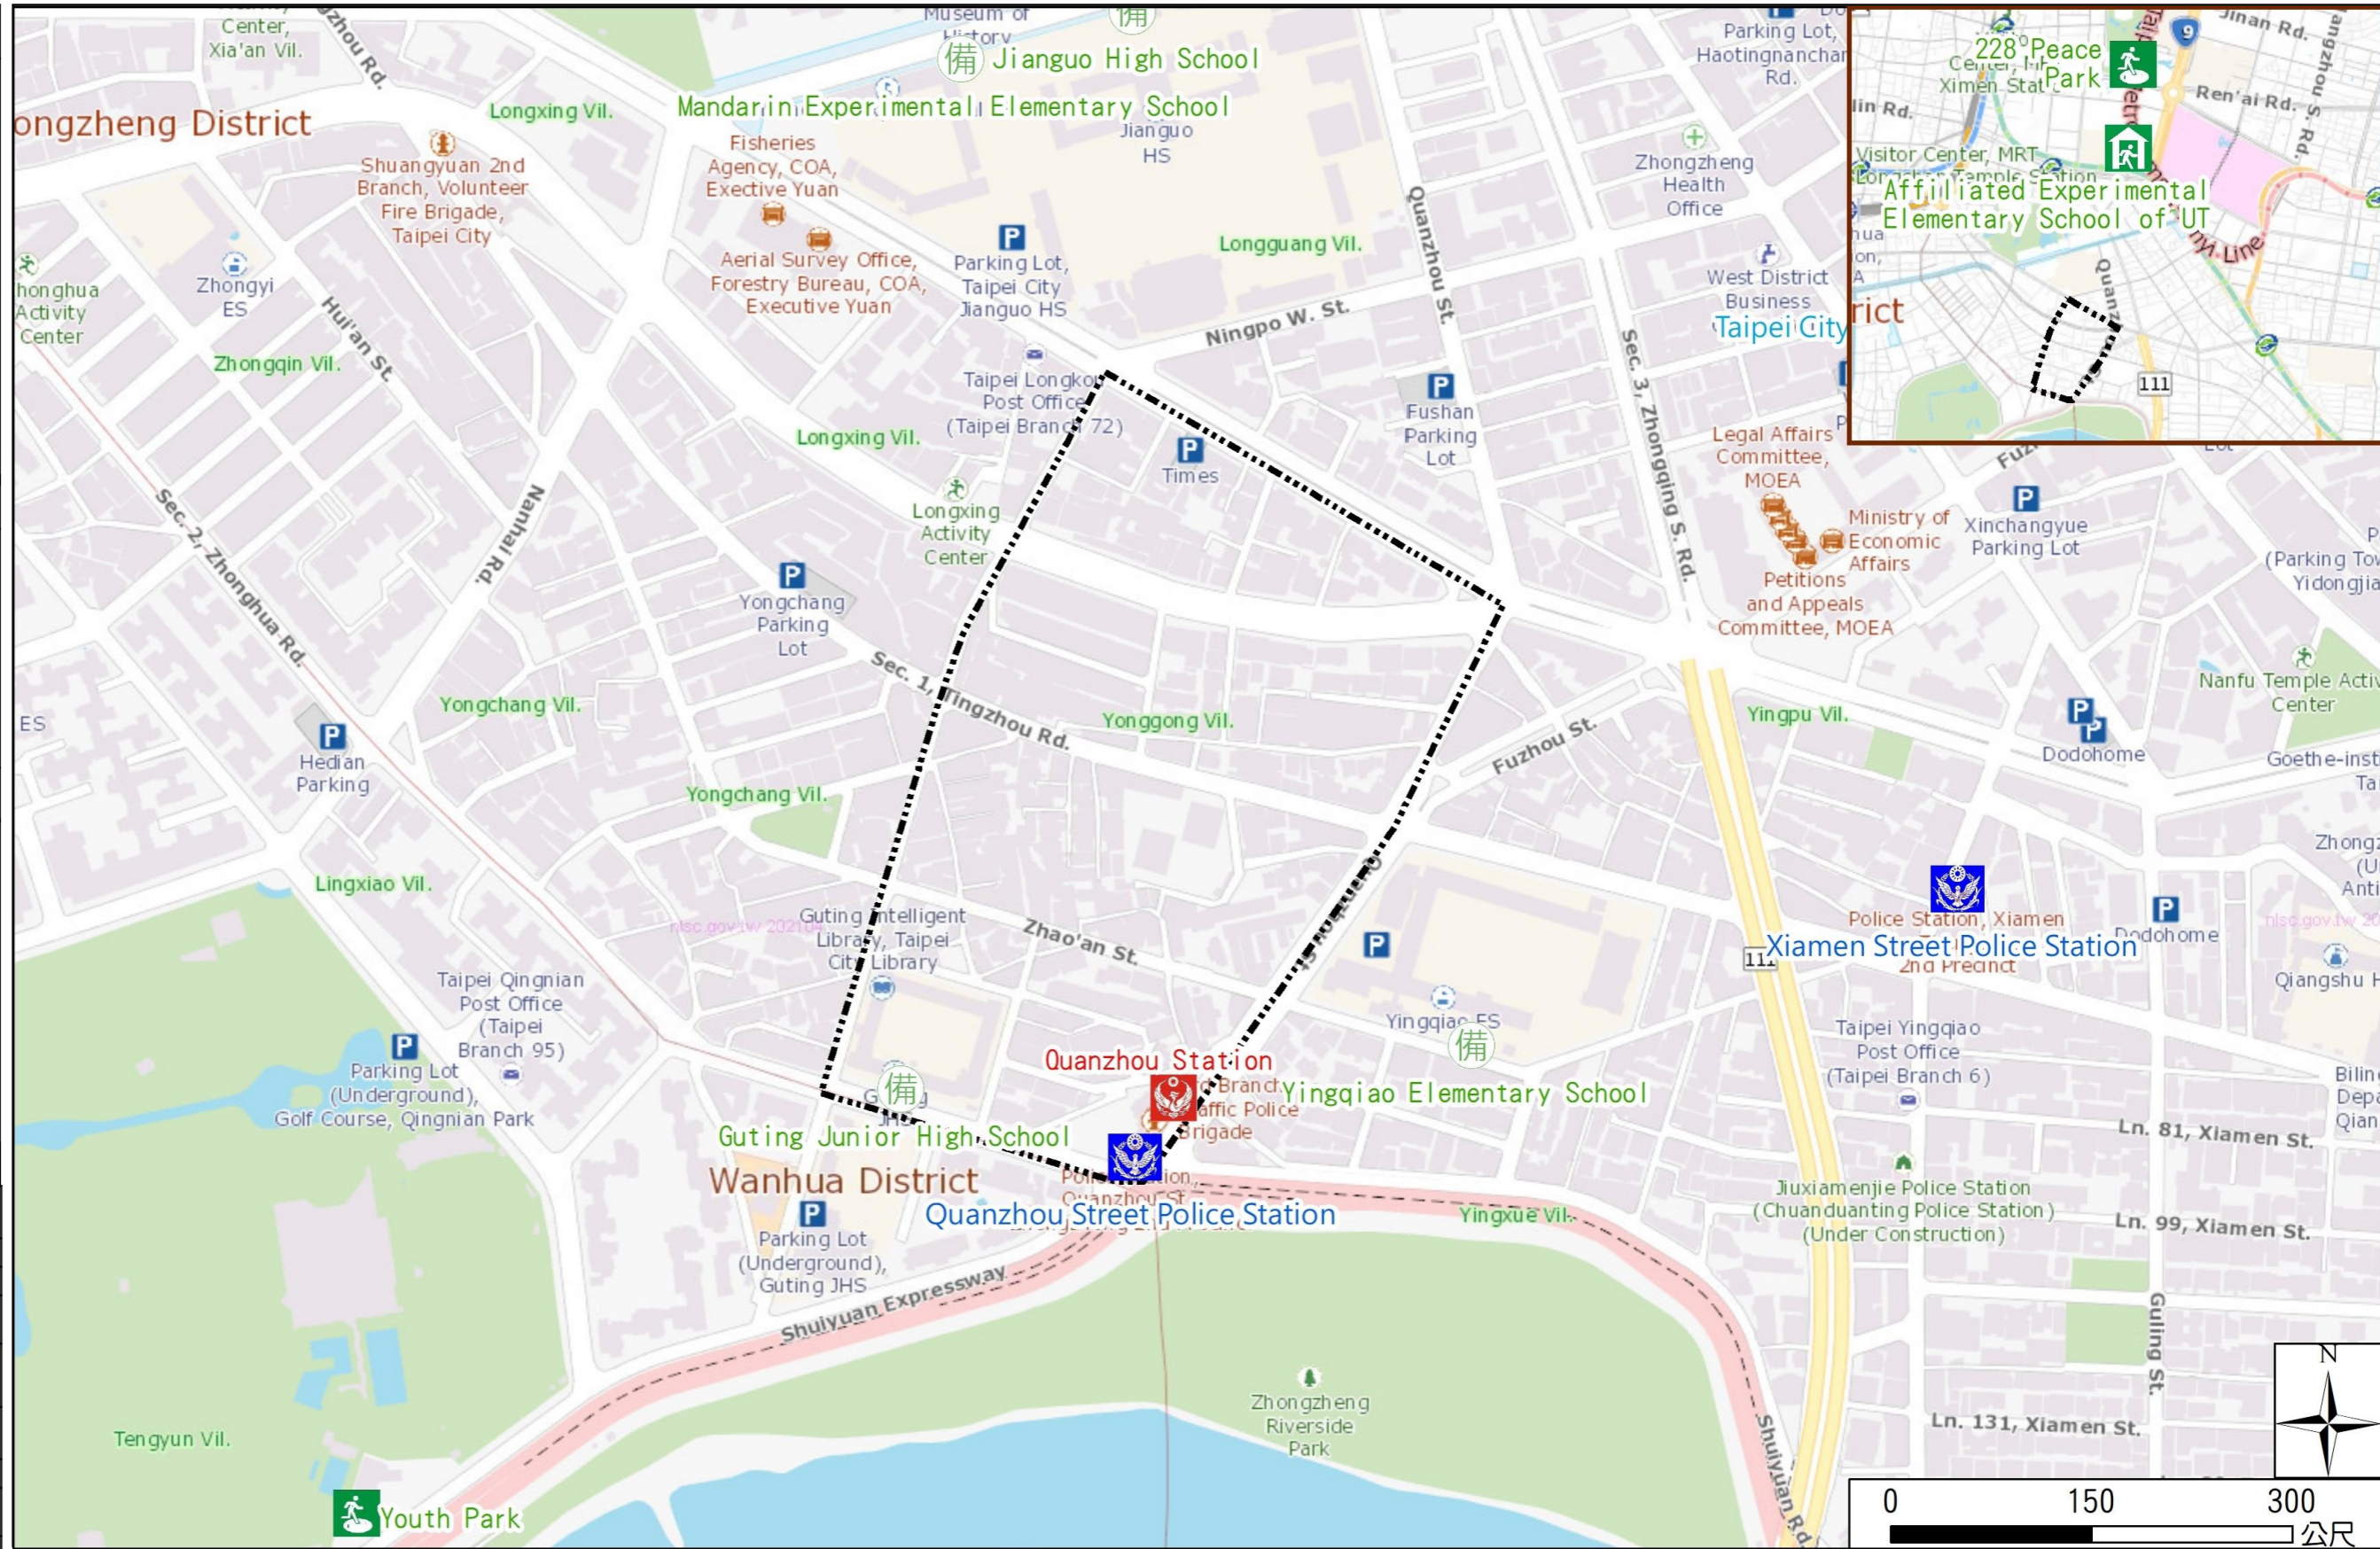

Yonggong Vil., Zhongzheng Dist., Taipei City Simple Evacuation Map

Emergency notification

Taipei Citizen Hotline : 1999
Fire Department Tel. : 119
Police Department Tel. : 110
EOC of OO Dist.
Non-emergency number : 02-23416721
Emergency number : 02-66179590
Officer
Mobile : 0978-865736
Note: Please call this District's EOC to ensure that the evacuation shelter is open

Disaster Prevention Information Website

Taipei City Disaster Prevention Information Website

Evacuation Principle

Flood: Vertical evacuation or preventive evacuation
Earthquake :

More disaster prevention knowledge :
Taipei City Disaster Prevention Guide

Evacuation Shelter

Name	228 Peace Park Shelter for Earthquake
Address	No.3, Ketagalan Blvd.
Capacity	5424
Contact number	02-23032451
Name	Guting Junior High School (School for Priority Shelter) Shelter for flood
Address	No.465, Sec. 2, Zhonghua Rd.
Capacity	128
Contact number	02-23090986#510
Name	Mandarin Experimental Elementary School Shelter for flood
Address	No. 58, Nanhai Rd.
Capacity	49
Contact number	02-23033555#600
Name	Nanmen Junior High School Shelter for flood
Address	No. 6, Guangjhou St.
Capacity	151
Contact number	02-23033555#600

Legend 圖例

里界 Village Boundary	避難收容處所 Evacuation Shelter	防救災單位 Disaster Rescue Resources	重要地標 Landmark
里界 Village Boundary	室內避難收容處所(優先安置學校) Indoor Evacuation Shelter (School for Priority Shelter) 室外避難收容處所(防災公園) Outdoor Evacuation Shelter (Disaster Prevention Park) 避難收容處所(備用) Evacuation Shelter (Backup)	警察單位 Police Department 消防單位 Fire Department 急救責任醫院 Designated Hospital (Emergency Medical Treatment) 直升機起降場 Helipad	重要地標 Landmark