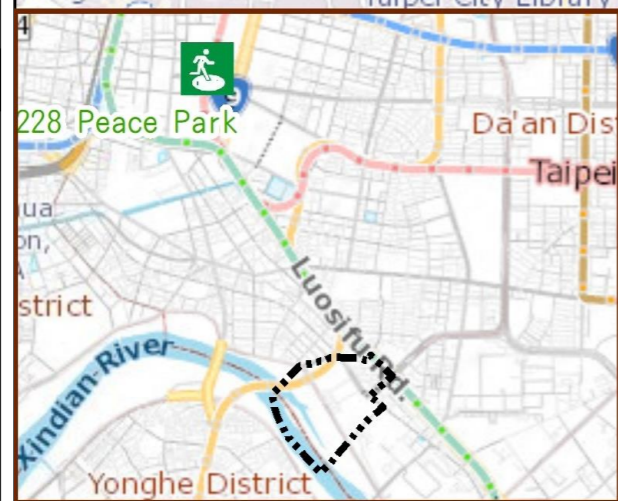

Evacuation Shelter

Name	228 Peace Park Applicable to earthquake situations
Address	No.3, Ketagalan Blvd.
Capacity	5424
Contact number	02-23032451
Name	Yingqiao Junior High School (School for Priority Shelter) Applicable to flood situations
Address	No.4, Sec. 3, Tingzhou Rd.
Capacity	52
Contact number	02-23688667#230
Name	Heti Elementary School
Address	No.180, Sec. 2, Tingzhou Rd.
Capacity	72
Contact number	02-23677144#831
Name	Yingqiao Elementary School
Address	No.29, Zhao'an St.,
Capacity	303
Contact number	02-23054620#108