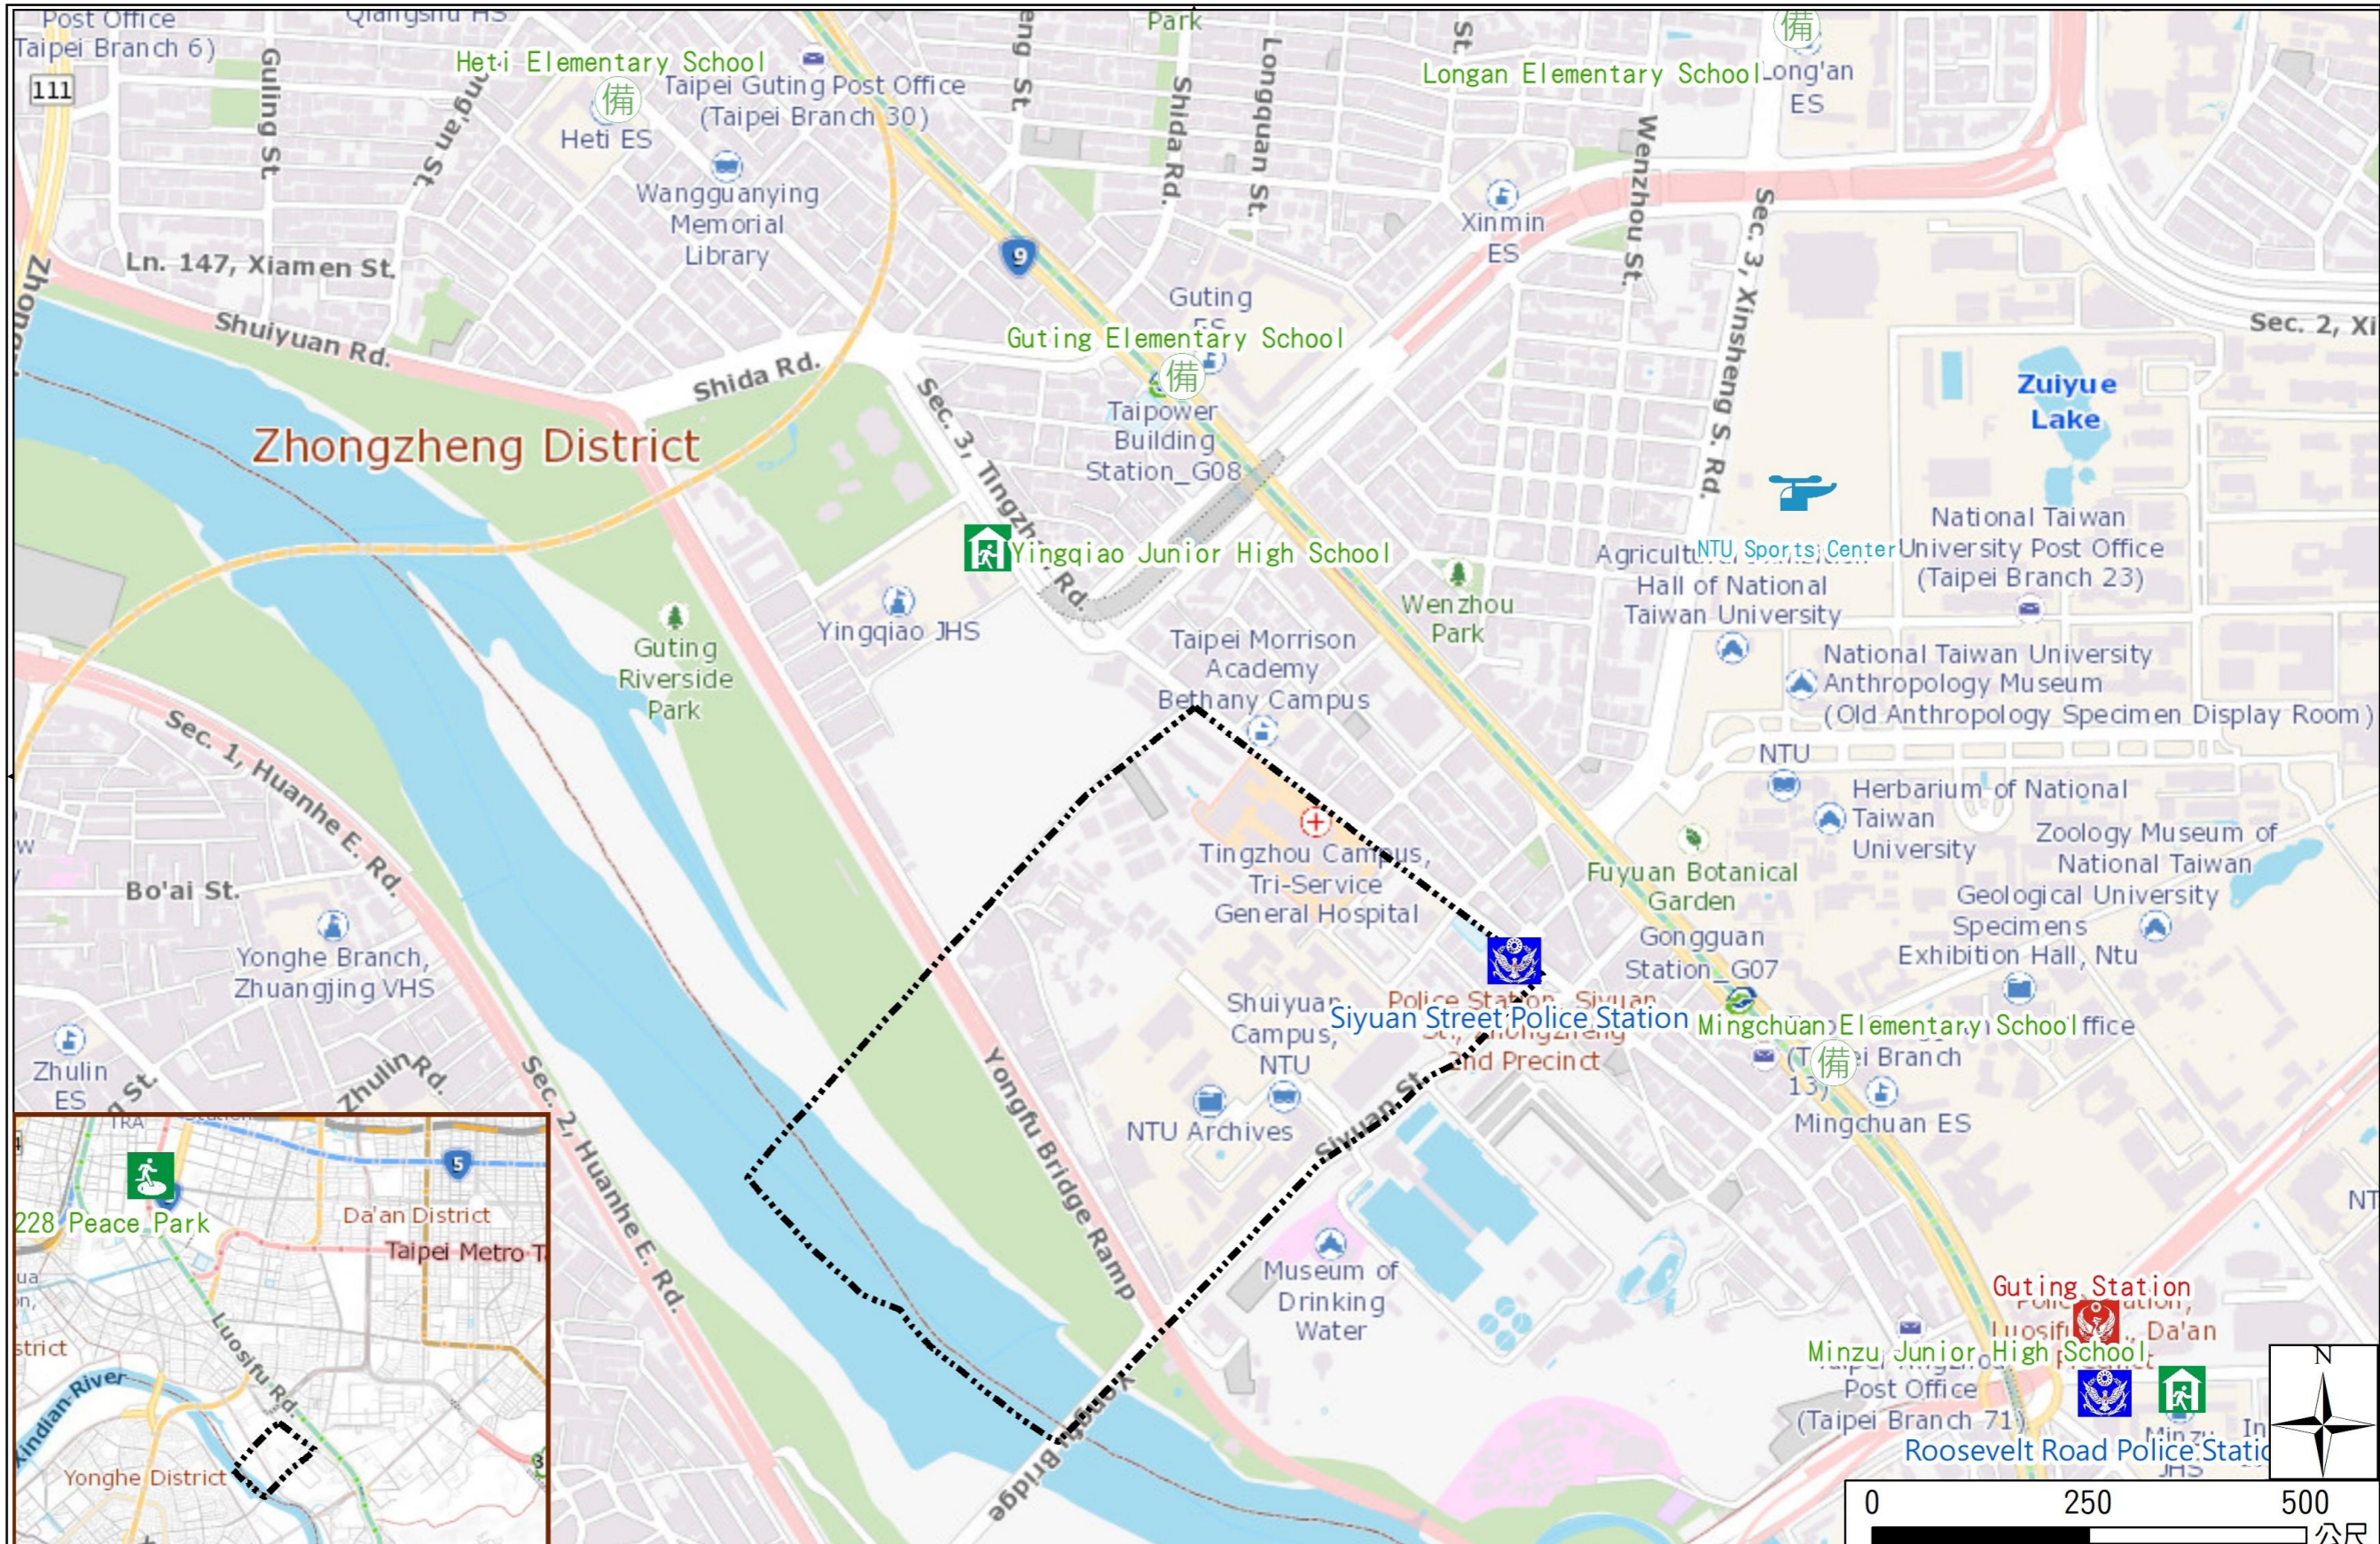

Fushui Vil., Zhongzheng Dist., Taipei City Simple Evacuation Map

Disaster notification Unit

Taipei Citizen Hotline : 1999
Fire Department Tel. : 119
Police Department Tel. : 110
EOC of Zhongzheng Dist.
Non-emergency number : 02-23416721
Emergency number : 02-66179590
Officer
Mobile : 0978-865727
Note: Please call this District's EOC to ensure that the evacuation shelter is open

Disaster Prevention Information Website

Taipei City Disaster Prevention Information Website

Knowledge of disaster prevention

Flood: Vertical evacuation or preventive evacuation
Earthquake :

More disaster prevention knowledge :

Taipei City Disaster Prevention Guide

Evacuation Shelter

Name	228 Peace Park Applicable to earthquake situations
Address	No.3, Ketagalan Blvd.
Capacity	5424
Contact number	02-23032451
Name	Yingqiao Junior High School (School for Priority Shelter) Applicable to flood situations
Address	No.4, Sec. 3, Tingzhou Rd.
Capacity	52
Contact number	02-23688667#230
Name	Heti Elementary School
Address	No.180, Sec. 2, Tingzhou Rd.
Capacity	72
Contact number	02-23677144#831
Name	
Address	
Capacity	
Contact number	

里界 Village Boundary	避難收容處所 Evacuation Shelter	防救災單位 Disaster Rescue Resources	重要地標 Landmark
里界 Village Boundary	室內避難收容處所(優先安置學校) Indoor Evacuation Shelter (School for Priority Shelter) 室外避難收容處所(防災公園) Outdoor Evacuation Shelter (Disaster Prevention Park) 避難收容處所(備用) Evacuation Shelter (Backup)	警察單位 Police Department 消防單位 Fire Department 急救責任醫院 Designated Hospital (Emergency Medical Treatment)	重要地標 Landmark

圖例