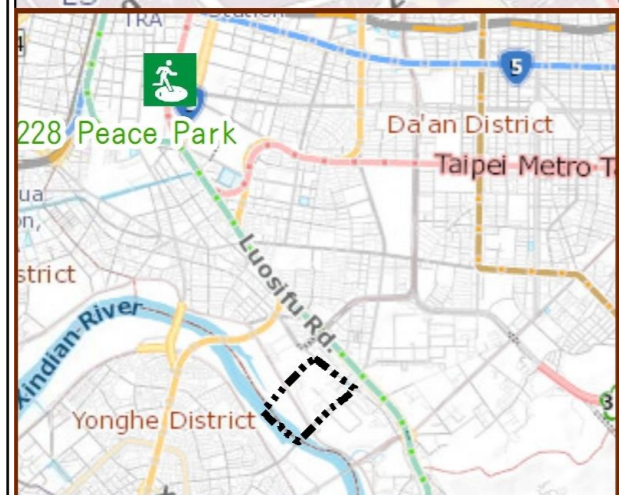

Taipei City Disaster Prevention Guide

Evacuation Shelter

Name	228 Peace Park Applicable to earthquake situations
Address	No.3, Ketagalan Blvd.
Capacity	5424
Contact number	02-23032451
Name	Yingqiao Junior High School (School for Priority Shelter) Applicable to flood situations
Address	No.4, Sec. 3, Tingzhou Rd.
Capacity	52
Contact number	02-23688667#230
Name	Heti Elementary School
Address	No.180, Sec. 2, Tingzhou Rd.
Capacity	72
Contact number	02-23677144#831
Name	
Address	
Capacity	
Contact number	