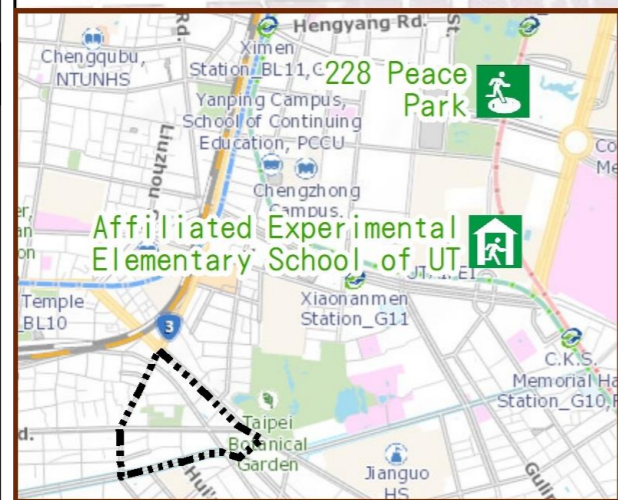

Evacuation Shelter

Name	228 Peace Park Shelter for Earthquake
Address	No.3, Ketagalan Blvd.
Capacity	5424
Contact number	02-23032451
Name	Affiliated Experimental Elementary School of UT (School for Priority Shelter) Shelter for Earthquake
Address	No.29, Gongyuan Rd.
Capacity	157
Contact number	02-23110395#840
Name	Mandarin Experimental Elementary School
Address	No.58, Nanhai Rd.
Capacity	49
Contact number	02-23033555#600
Name	Nanmen Junior High School
Address	No.6, Guangzhou St.
Capacity	151
Contact number	02-23142775#61