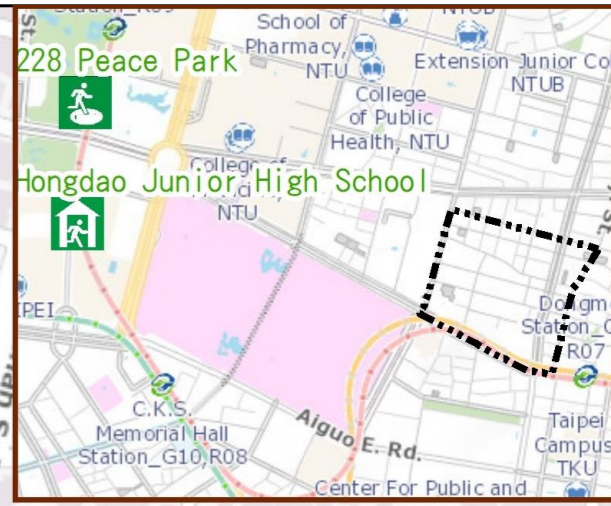

## Evacuation Shelter

Name	228 Peace Park Applicable to earthquake situations
Address	No.3, Ketagalan Blvd.
Capacity	5424
Contact number	02-23032451
Name	Hongdao Junior High School (School for Priority Shelter) Applicable to earthquake situations
Address	No.21, Gongyuan Rd.
Capacity	130
Contact number	02-23715520#500
Name	Dongmen Elementary School
Address	No.2-4, Sec. 1, Ren' ai Rd.
Capacity	100
Contact number	02-23413542#23
Name	Taipei Zhongzheng Sports Center
Address	No.1, Sec. 1, Xinyi Rd.
Capacity	250
Contact number	02-23963358#168