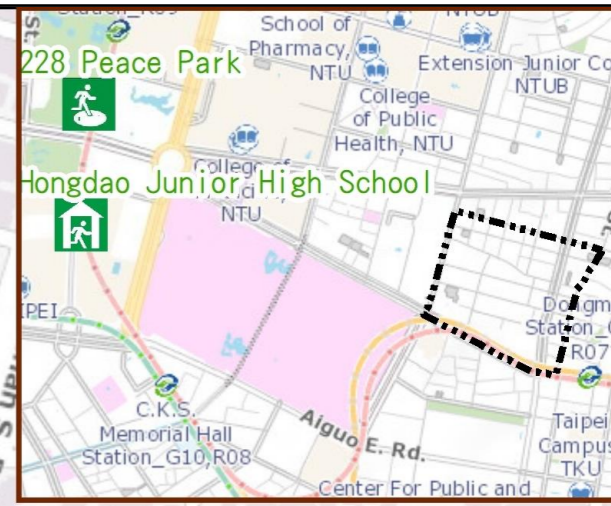

Evacuation Shelter

Name	228 Peace Park Applicable to earthquake situations
Address	No.3, Ketagalan Blvd.
Capacity	5424
Contact number	02-23032451
Name	Hongdao Junior High School (School for Priority Shelter) Applicable to earthquake situations
Address	No.21, Gongyuan Rd.
Capacity	130
Contact number	02-23715520#500
Name	Dongmen Elementary School
Address	No.2-4, Sec. 1, Ren' ai Rd.
Capacity	100
Contact number	02-23413542#23
Name	Taipei Zhongzheng Sports Center
Address	No.1, Sec. 1, Xinyi Rd.
Capacity	250
Contact number	02-23963358#168