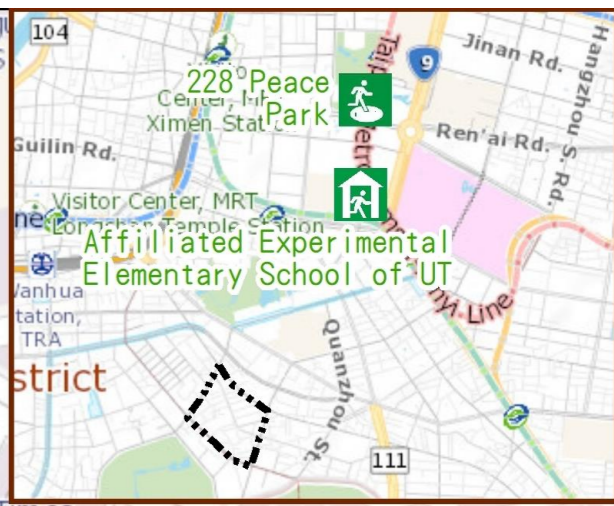

## Evacuation Shelter

|                |  |
|----------------|--|
| Name           | 228 Peace Park Shelter for Earthquake  |
| Address        | No.3, Ketagalan Blvd.  |
| Capacity       | 5424   |
| Contact number | 02-23032451  |
| Name           | Affiliated Experimental Elementary School of UT (School for Priority Shelter) Shelter for Earthquake |
| Address        | No.29, Gongyuan Rd.  |
| Capacity       | 157  |
| Contact number | 02-23110395#840  |
| Name           | Guting Junior High School  |
| Address        | No.465, Sec. 2, Zhonghua Rd.   |
| Capacity       | 128  |
| Contact number | 02-23090986#510  |
| Name           | Yingqiao Elementary School   |
| Address        | No.29, Zhao'an St.   |
| Capacity       | 303  |
| Contact number | 02-23054620#108  |