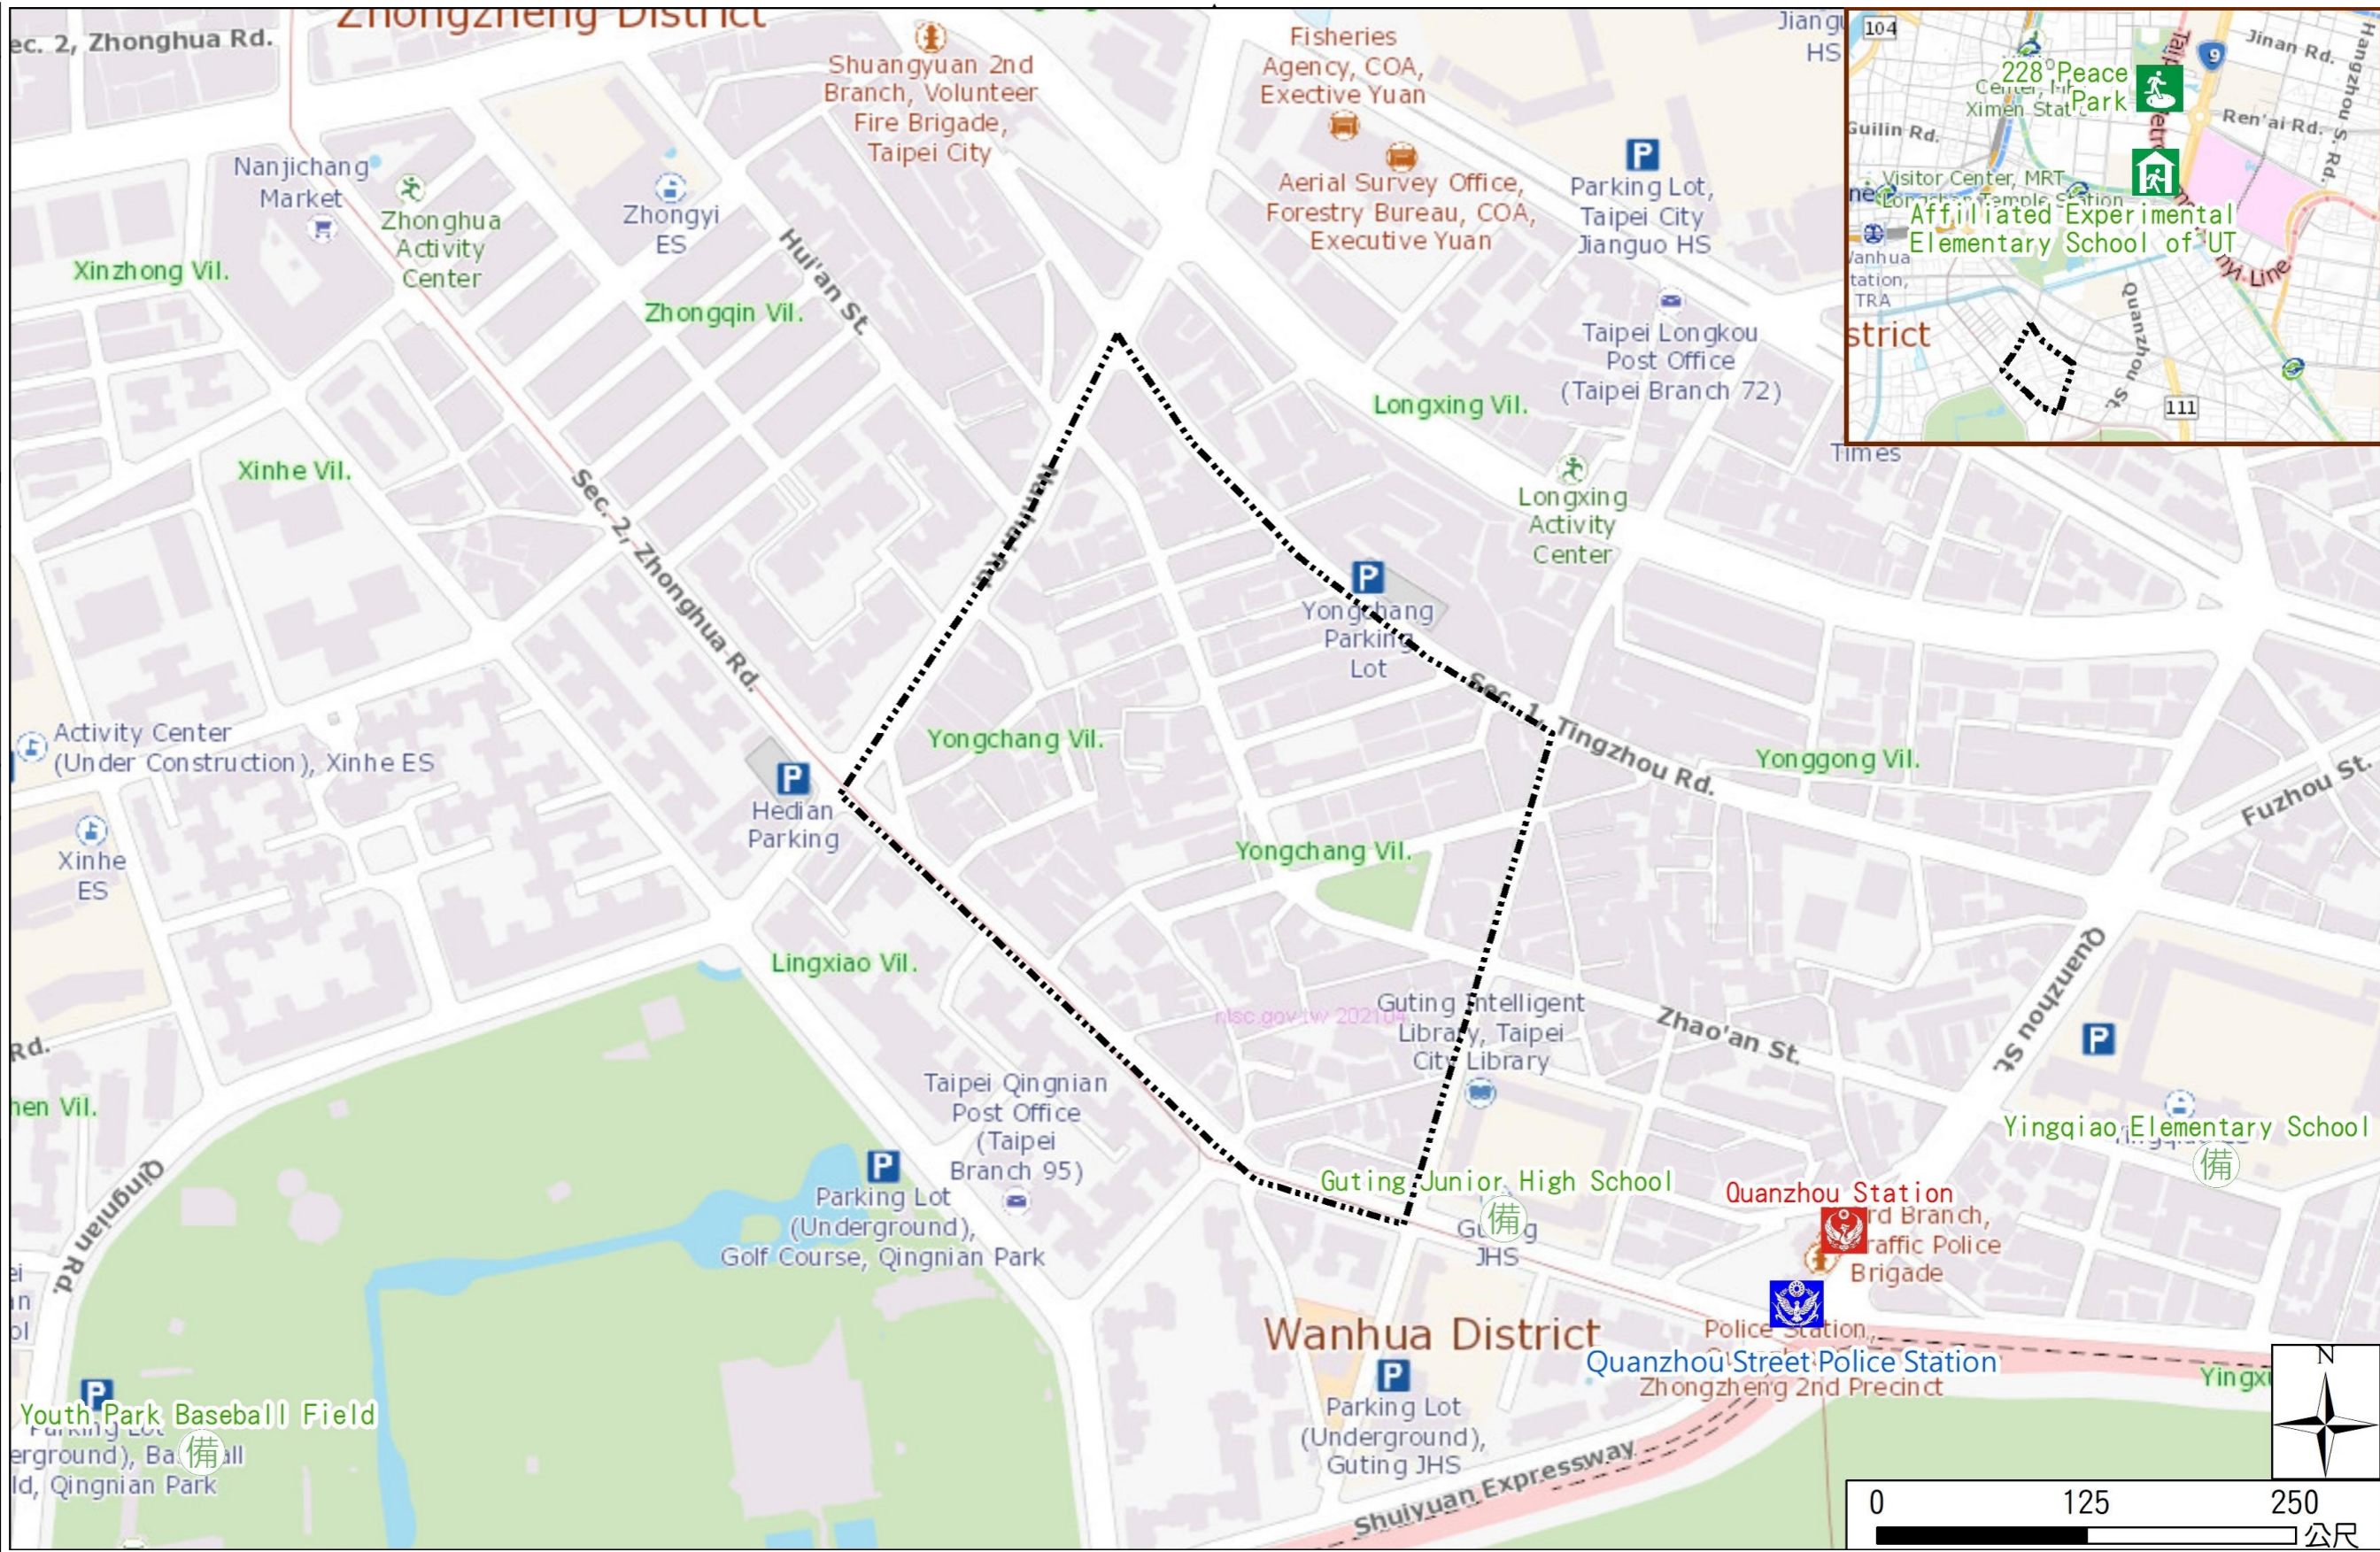

Yongchang Vil., Zhongzheng Dist., Taipei City Simple Evacuation Map

Emergency notification

Taipei Citizen Hotline : 1999
Fire Department Tel. : 119
Police Department Tel. : 110
EOC of Zhongzheng Dist.
Non-emergency number : 02-23416721
Emergency number : 02-66179590
Officer
Mobile : 0978-865737
Note: Please call this District's EOC to ensure that the evacuation shelter is open

Disaster Prevention Information Website

Taipei City Disaster Prevention Information Website

Evacuation Principle

Flood: Vertical evacuation or preventive evacuation
Earthquake :

More disaster prevention knowledge :
Taipei City Disaster Prevention Guide

Evacuation Shelter

Name	228 Peace Park Shelter for Earthquake
Address	No.3, Ketagalan Blvd.
Capacity	5424
Contact number	02-23032451
Name	Affiliated Experimental Elementary School of UT (School for Priority Shelter) Shelter for Earthquake
Address	No.29, Gongyuan Rd.
Capacity	157
Contact number	02-23110395#840
Name	Guting Junior High School
Address	No.465, Sec. 2, Zhonghua Rd.
Capacity	128
Contact number	02-23090986#510
Name	Yingqiao Elementary School
Address	No.29, Zhao'an St.
Capacity	303
Contact number	02-23054620#108

Legend 圖例	里界 Village Boundary	避難收容處所 Evacuation Shelter	防救災單位 Disaster Rescue Resources	重要地標 Landmark
	里界 Village Boundary	室內避難收容處所(優先安置學校) Indoor Evacuation Shelter (School for Priority Shelter) 室外避難收容處所(防災公園) Outdoor Evacuation Shelter (Disaster Prevention Park) 避難收容處所(備用) Evacuation Shelter (Backup)	警察單位 Police Department 消防單位 Fire Department 急救責任醫院 Designated Hospital (Emergency Medical Treatment)	直升機起降場 Helipad 重要地標 Landmark