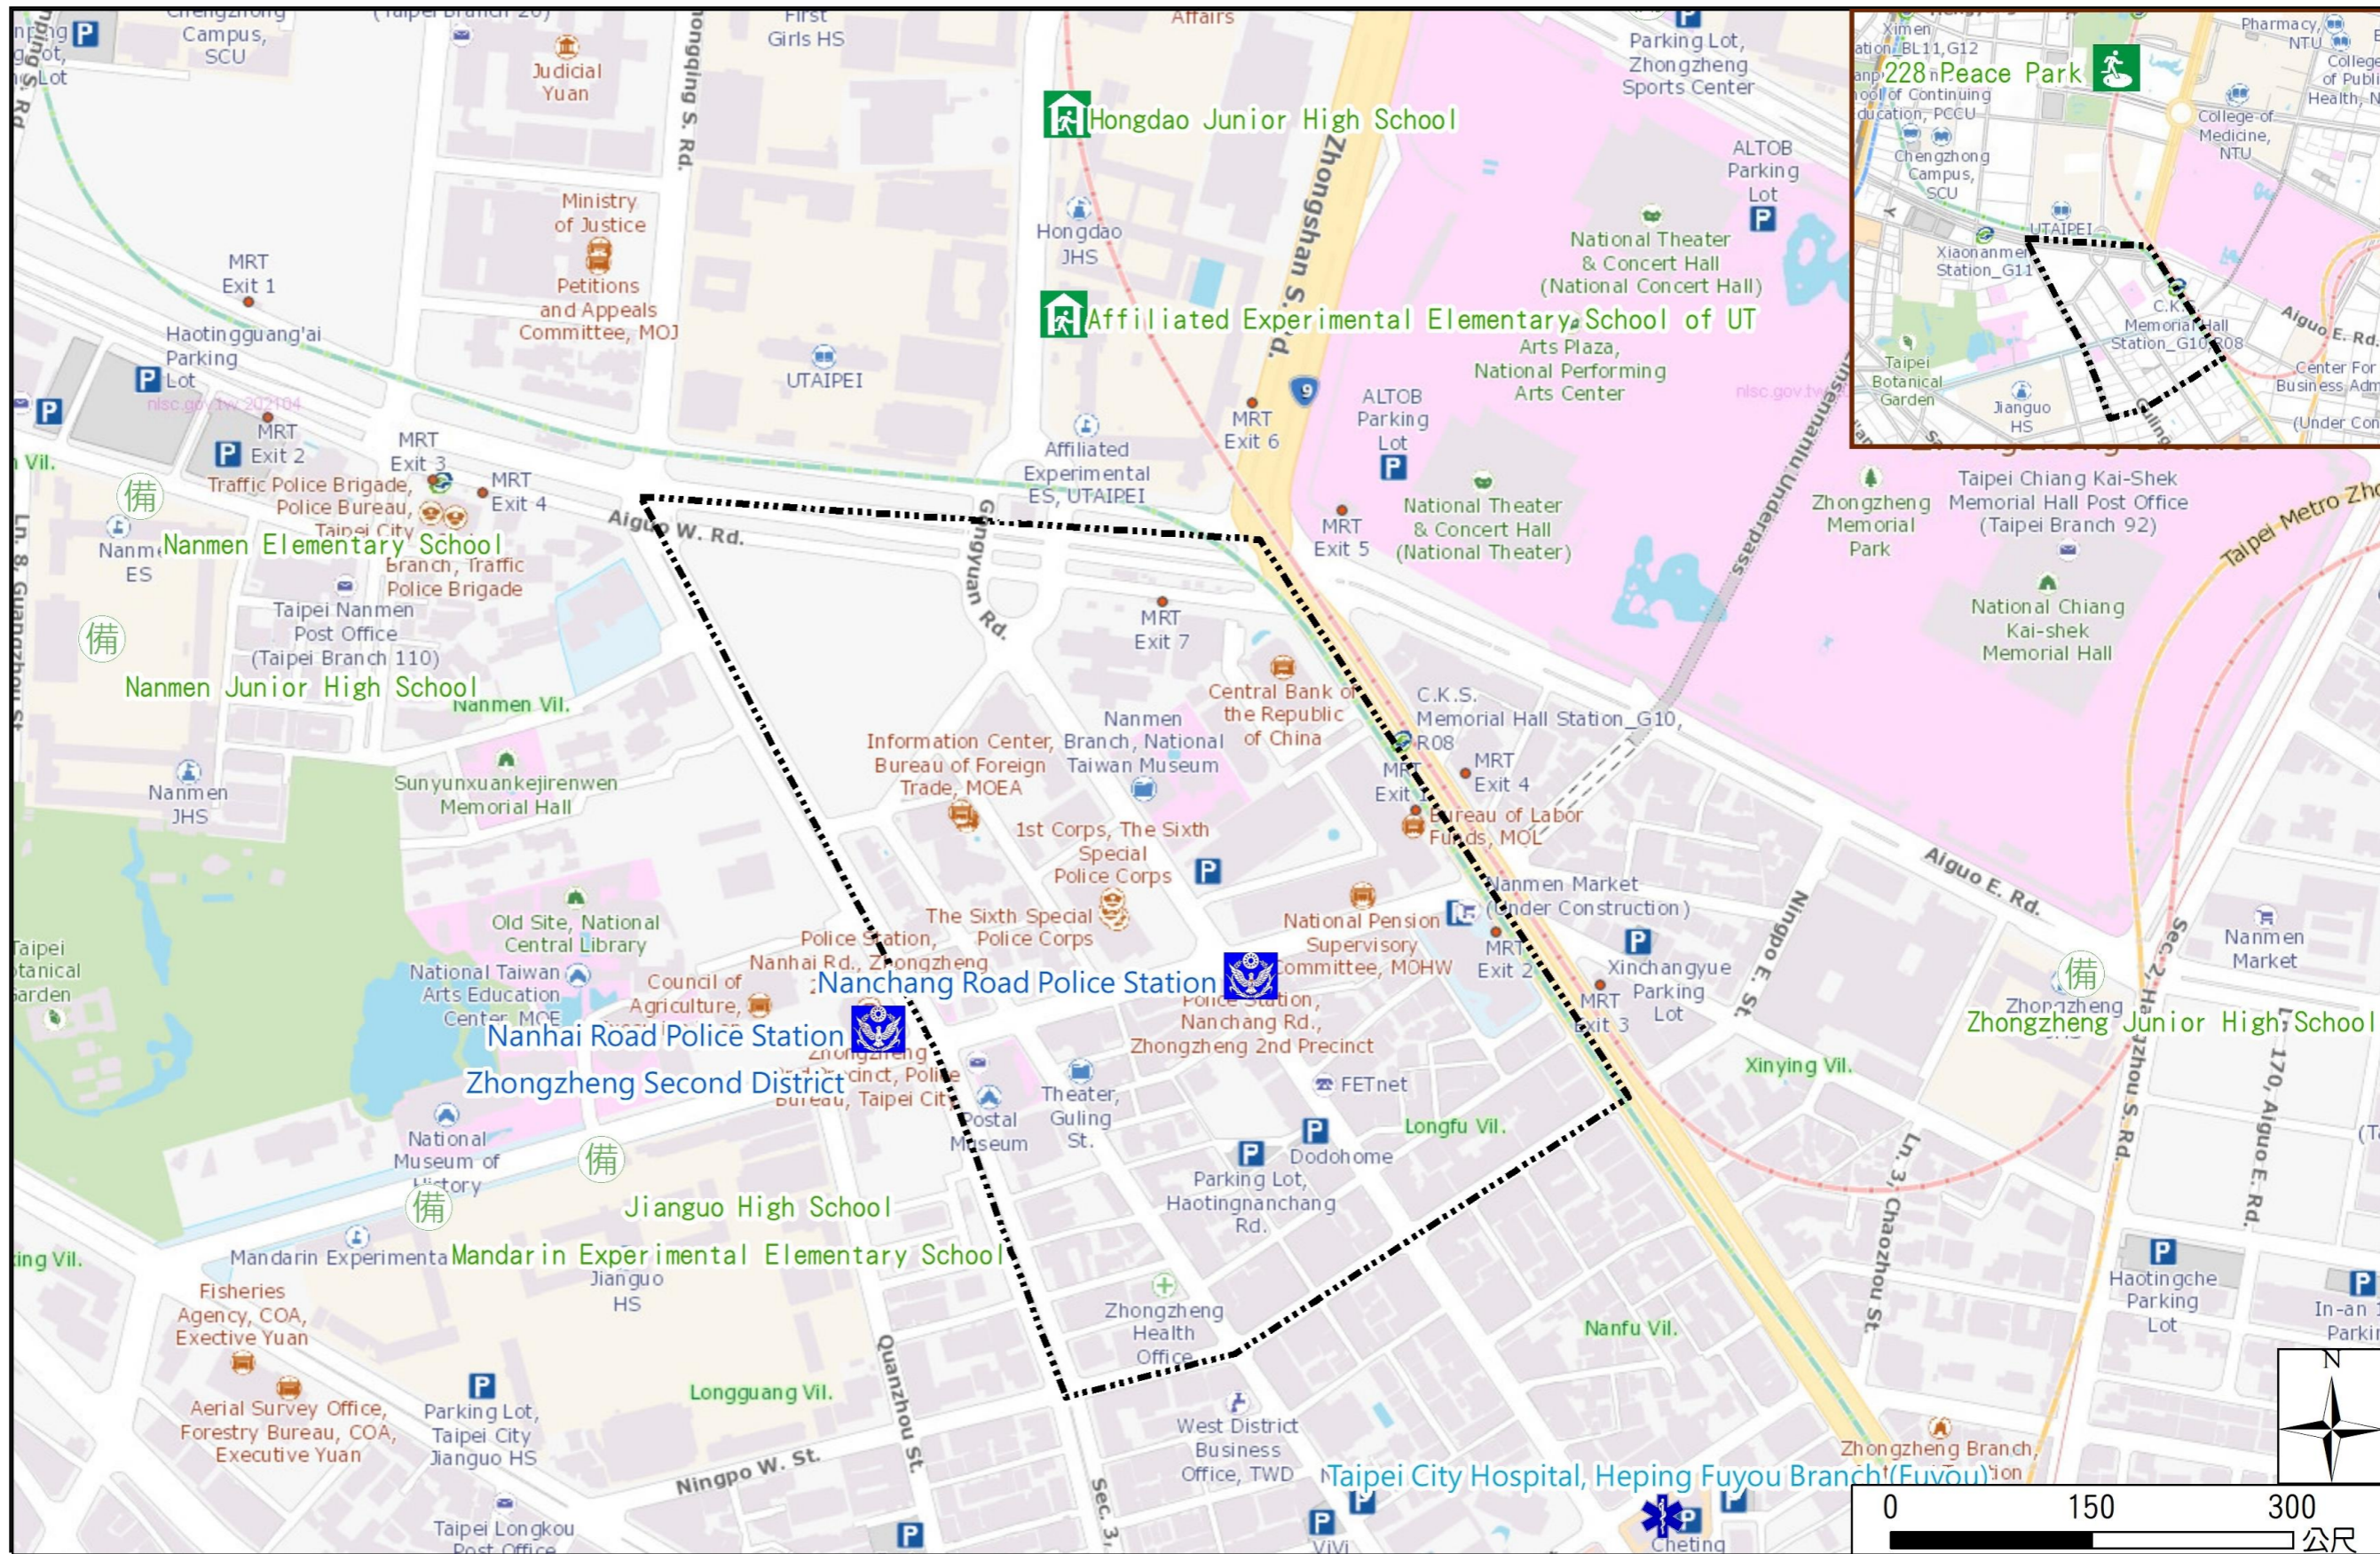

## Evacuation Shelter

Name	228 Peace Park
Address	Applicable to earthquake situations
Capacity	No.3, Ketagalan Blvd.
Contact number	5424
	02-23032451
Name	Affiliated Experimental Elementary School of UT (School for Priority Shelter)
Address	Applicable to earthquake situations
Capacity	No.29, Gongyuan Rd.
Contact number	157
	02-23110395#840
Name	Jianguo High School
Address	No.56, Nanhai Rd.
Capacity	300
Contact number	02-23034381#501
Name	Zhongzheng Junior High School
Address	No.158, Aiguo E. Rd.
Capacity	300
Contact number	02-23916697#501