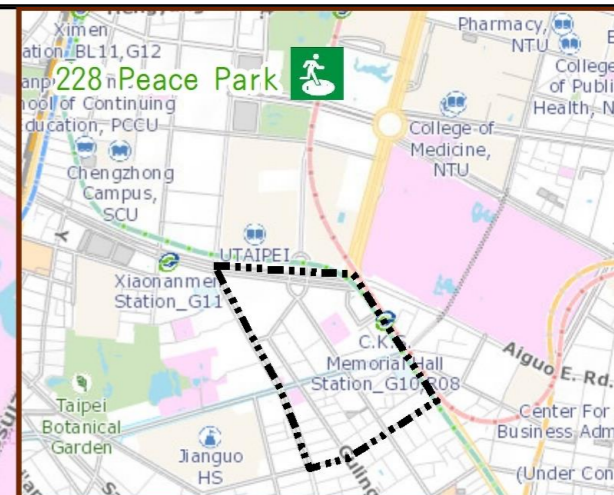

## Evacuation Shelter

Name	228 Peace Park
Address	Applicable to earthquake situations
Capacity	No.3, Ketagalan Blvd.
Contact number	5424
	02-23032451
Name	Affiliated Experimental Elementary School of UT (School for Priority Shelter)
Address	Applicable to earthquake situations
Capacity	No.29, Gongyuan Rd.
Contact number	157
	02-23110395#840
Name	Jianguo High School
Address	No.56, Nanhai Rd.
Capacity	300
Contact number	02-23034381#501
Name	Zhongzheng Junior High School
Address	No.158, Aiguo E. Rd.
Capacity	300
Contact number	02-23916697#501