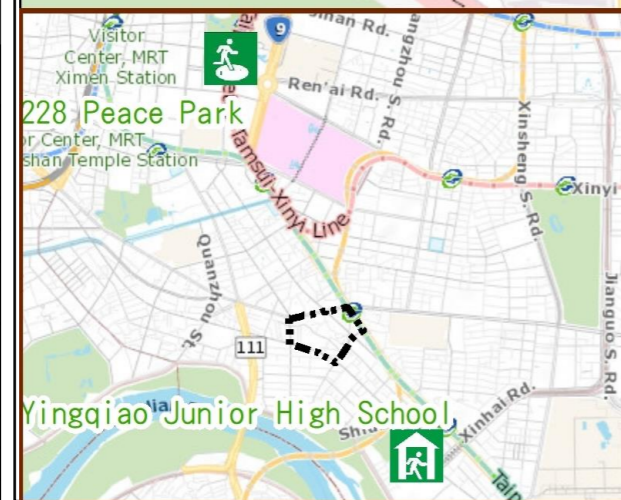

Evacuation Shelter

Name	228 Peace Park Applicable to earthquake situations
Address	No.3, Ketagalan Blvd.
Capacity	5424
Contact number	02-23032451
Name	Yingqiao Junior High School (School for Priority Shelter) Applicable to flood situations
Address	No.4, Sec.3, Tingzhou Rd.
Capacity	52
Contact number	02-23688667#230
Name	Heti Elementary School
Address	No.180, Sec.2, Tingzhou Rd.
Capacity	72
Contact number	02-23677144#831
Name	Yingqiao Elementary School
Address	No.29, Zhao'an St.
Capacity	303
Contact number	02-23054620#108