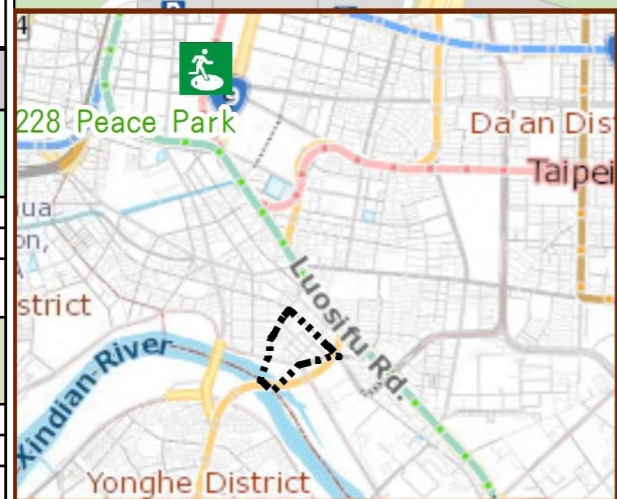

# Heti Vil., Zhongzheng Dist., Taipei City Simple Evacuation Map

## Evacuation Shelter

Name	228 Peace Park Applicable to earthquake situations
Address	No.3, Ketagalan Blvd.
Capacity	5424
Contact number	02-23032451
Name	Yingqiao Junior High School (School for Priority Shelter) Applicable to flood situations
Address	No.4, Sec. 3, Tingzhou Rd.
Capacity	52
Contact number	02-23688667#230
Name	Heti Elementary School
Address	No.180, Sec. 2, Tingzhou Rd.
Capacity	72
Contact number	02-23677144#831
Name	Yingqiao Elementary School
Address	No.29, Zhao' an St.
Capacity	303
Contact number	02-23054620#108