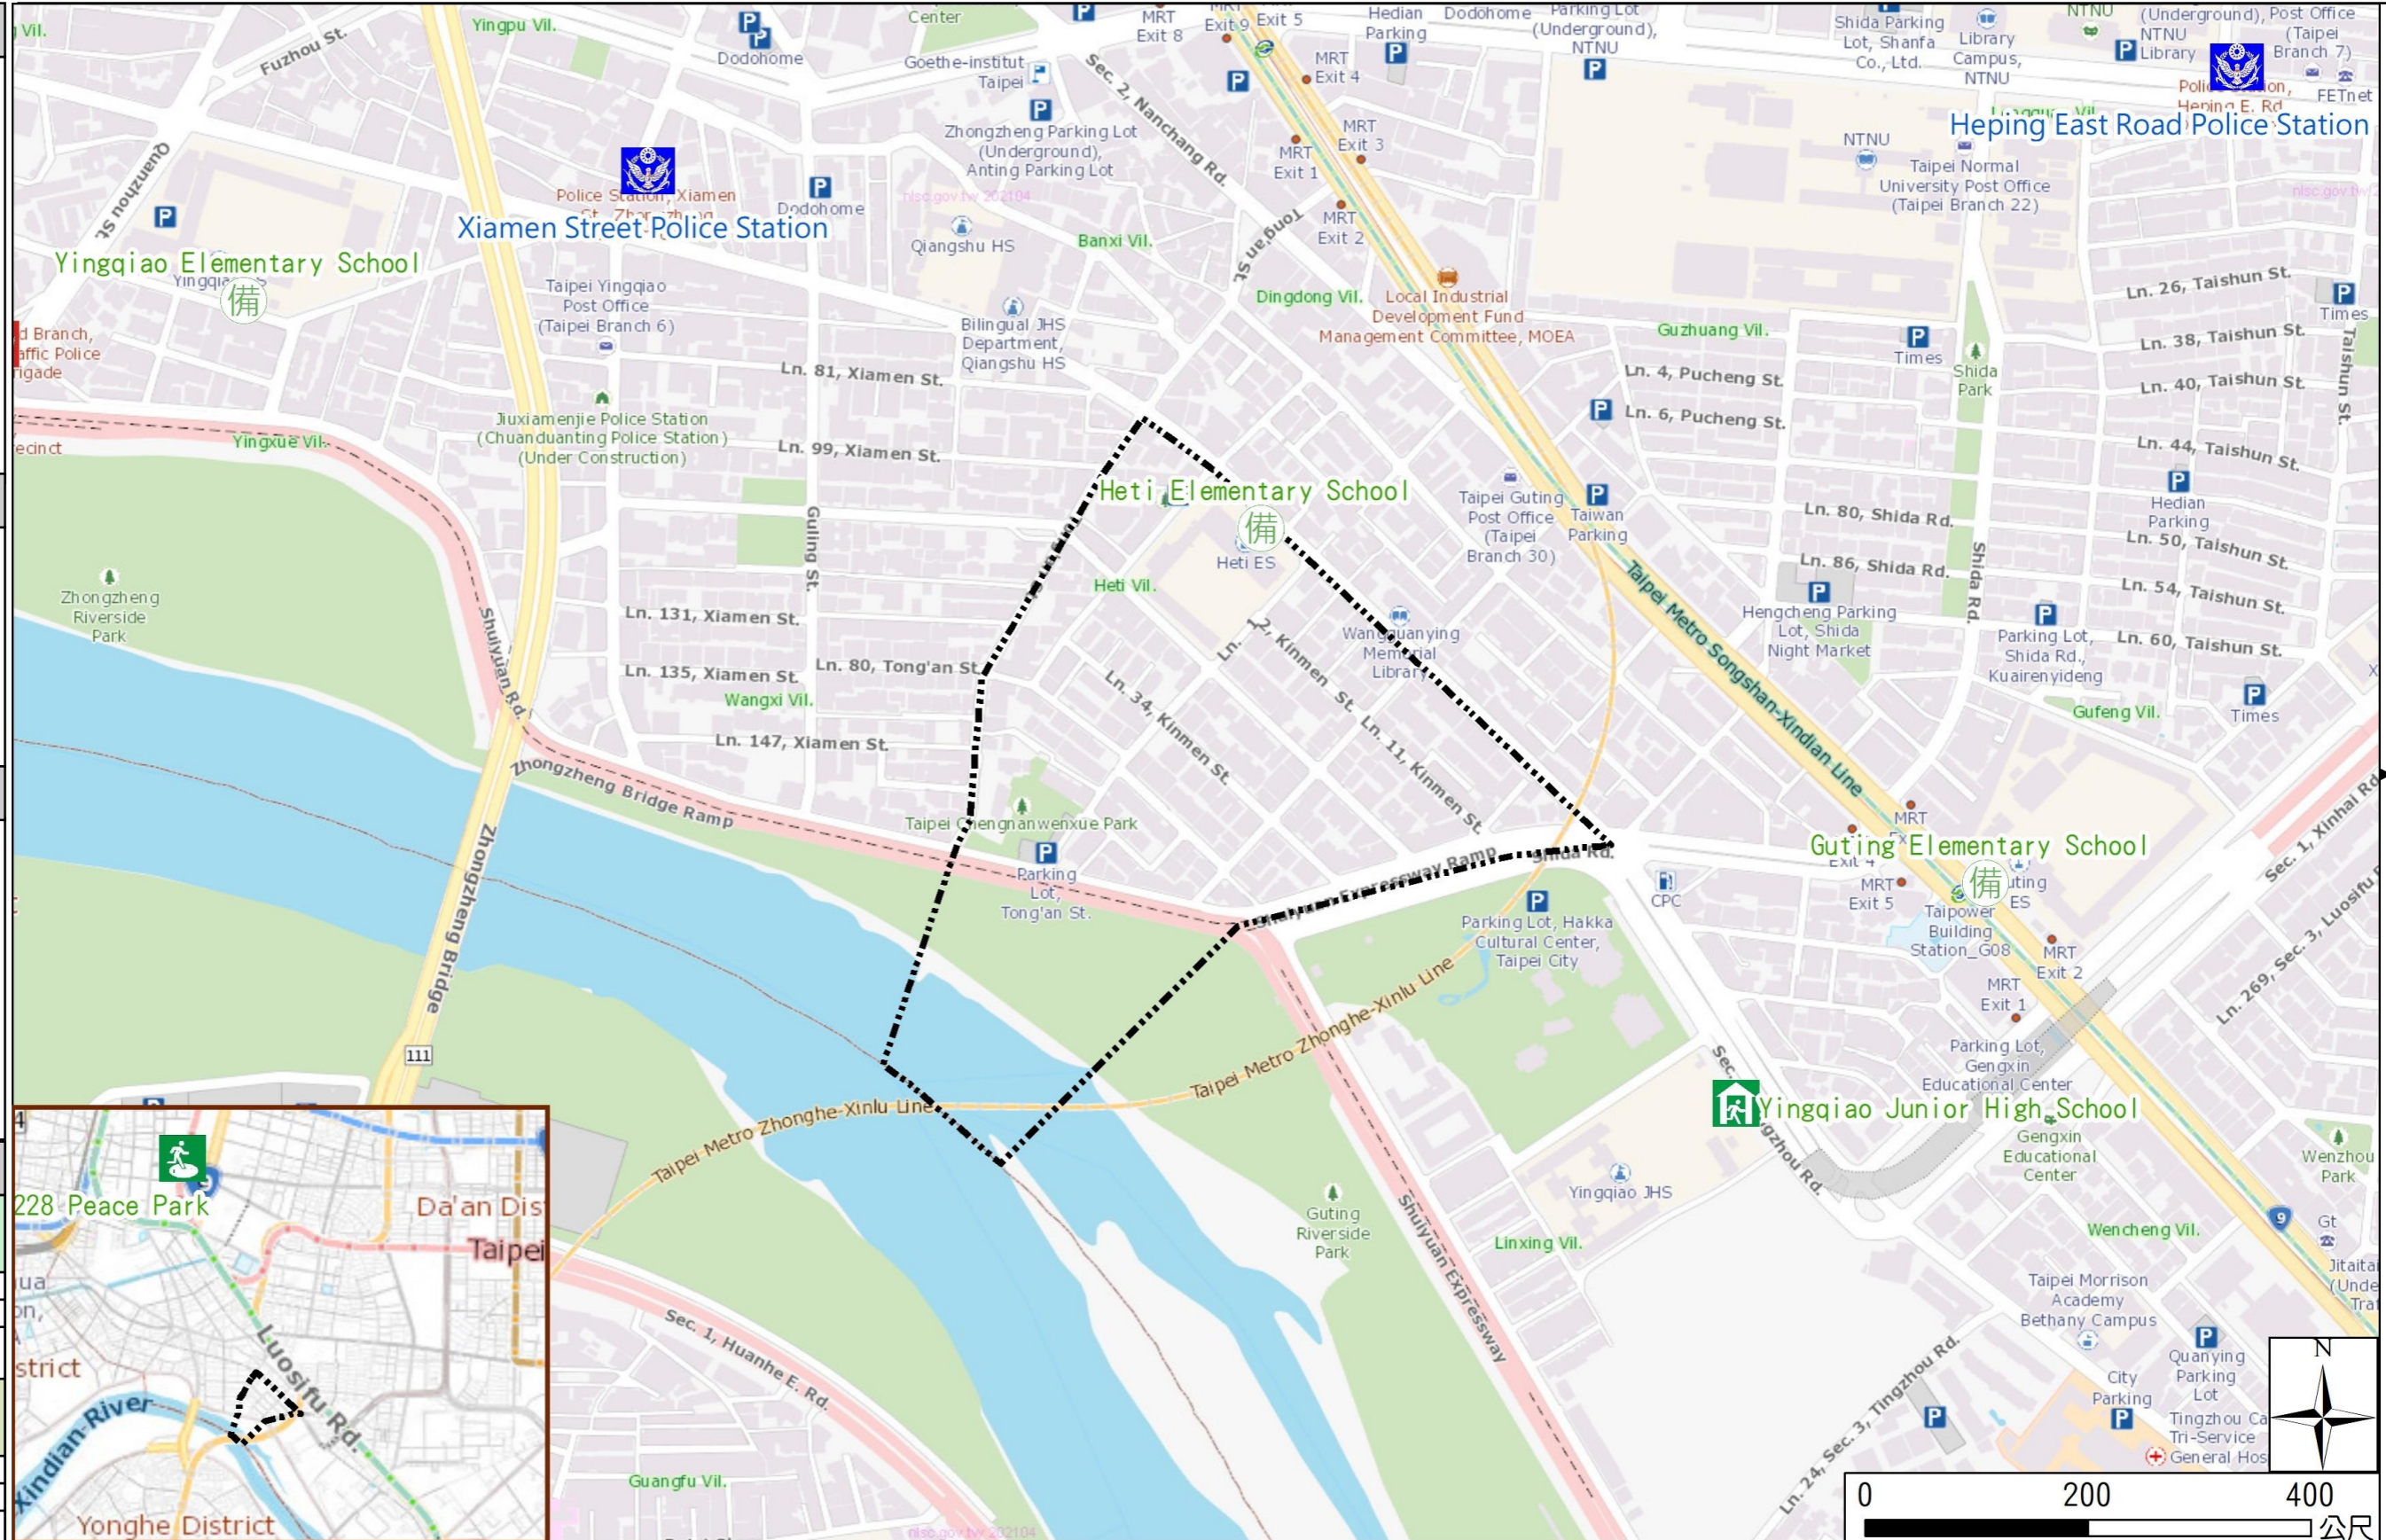

Heti Vil., Zhongzheng Dist., Taipei City Simple Evacuation Map

Disaster notification Unit

Taipei Citizen Hotline : 1999
Fire Department Tel. : 119
Police Department Tel. : 110
EOC of Zhongzheng Dist.
Non-emergency number : 02-23416721
Emergency number : 02-66179590
Officer
Mobile : 0978-865730
Note: Please call this District's EOC to ensure that the evacuation shelter is open

Disaster Prevention Information Website

Taipei City Disaster Prevention Information Website

Knowledge of disaster prevention

Flood: Vertical evacuation or preventive evacuation
Earthquake :

More disaster prevention knowledge :
Taipei City Disaster Prevention Guide

Evacuation Shelter

Name	228 Peace Park Applicable to earthquake situations
Address	No.3, Ketagalan Blvd.
Capacity	5424
Contact number	02-23032451
Name	Yingqiao Junior High School (School for Priority Shelter) Applicable to flood situations
Address	No.4, Sec. 3, Tingzhou Rd.
Capacity	52
Contact number	02-23688667#230
Name	Heti Elementary School
Address	No.180, Sec. 2, Tingzhou Rd.
Capacity	72
Contact number	02-23677144#831
Name	Yingqiao Elementary School
Address	No.29, Zhao' an St.
Capacity	303
Contact number	02-23054620#108

	里界 Village Boundary	避難收容處所 Evacuation Shelter	防救災單位 Disaster Rescue Resources	重要地標 Landmark
圖例	里界 Village Boundary	室內避難收容處所(優先安置學校) Indoor Evacuation Shelter (School for Priority Shelter)	警察單位 Police Department	直升機起降場 Helicopter Pad
		室外避難收容處所(防災公園) Outdoor Evacuation Shelter (Disaster Prevention Park)	消防單位 Fire Department	重要地標 Landmark
		避難收容處所(備用) Evacuation Shelter (Backup)	急救責任醫院 Designated Hospital (Emergency Medical Treatment)