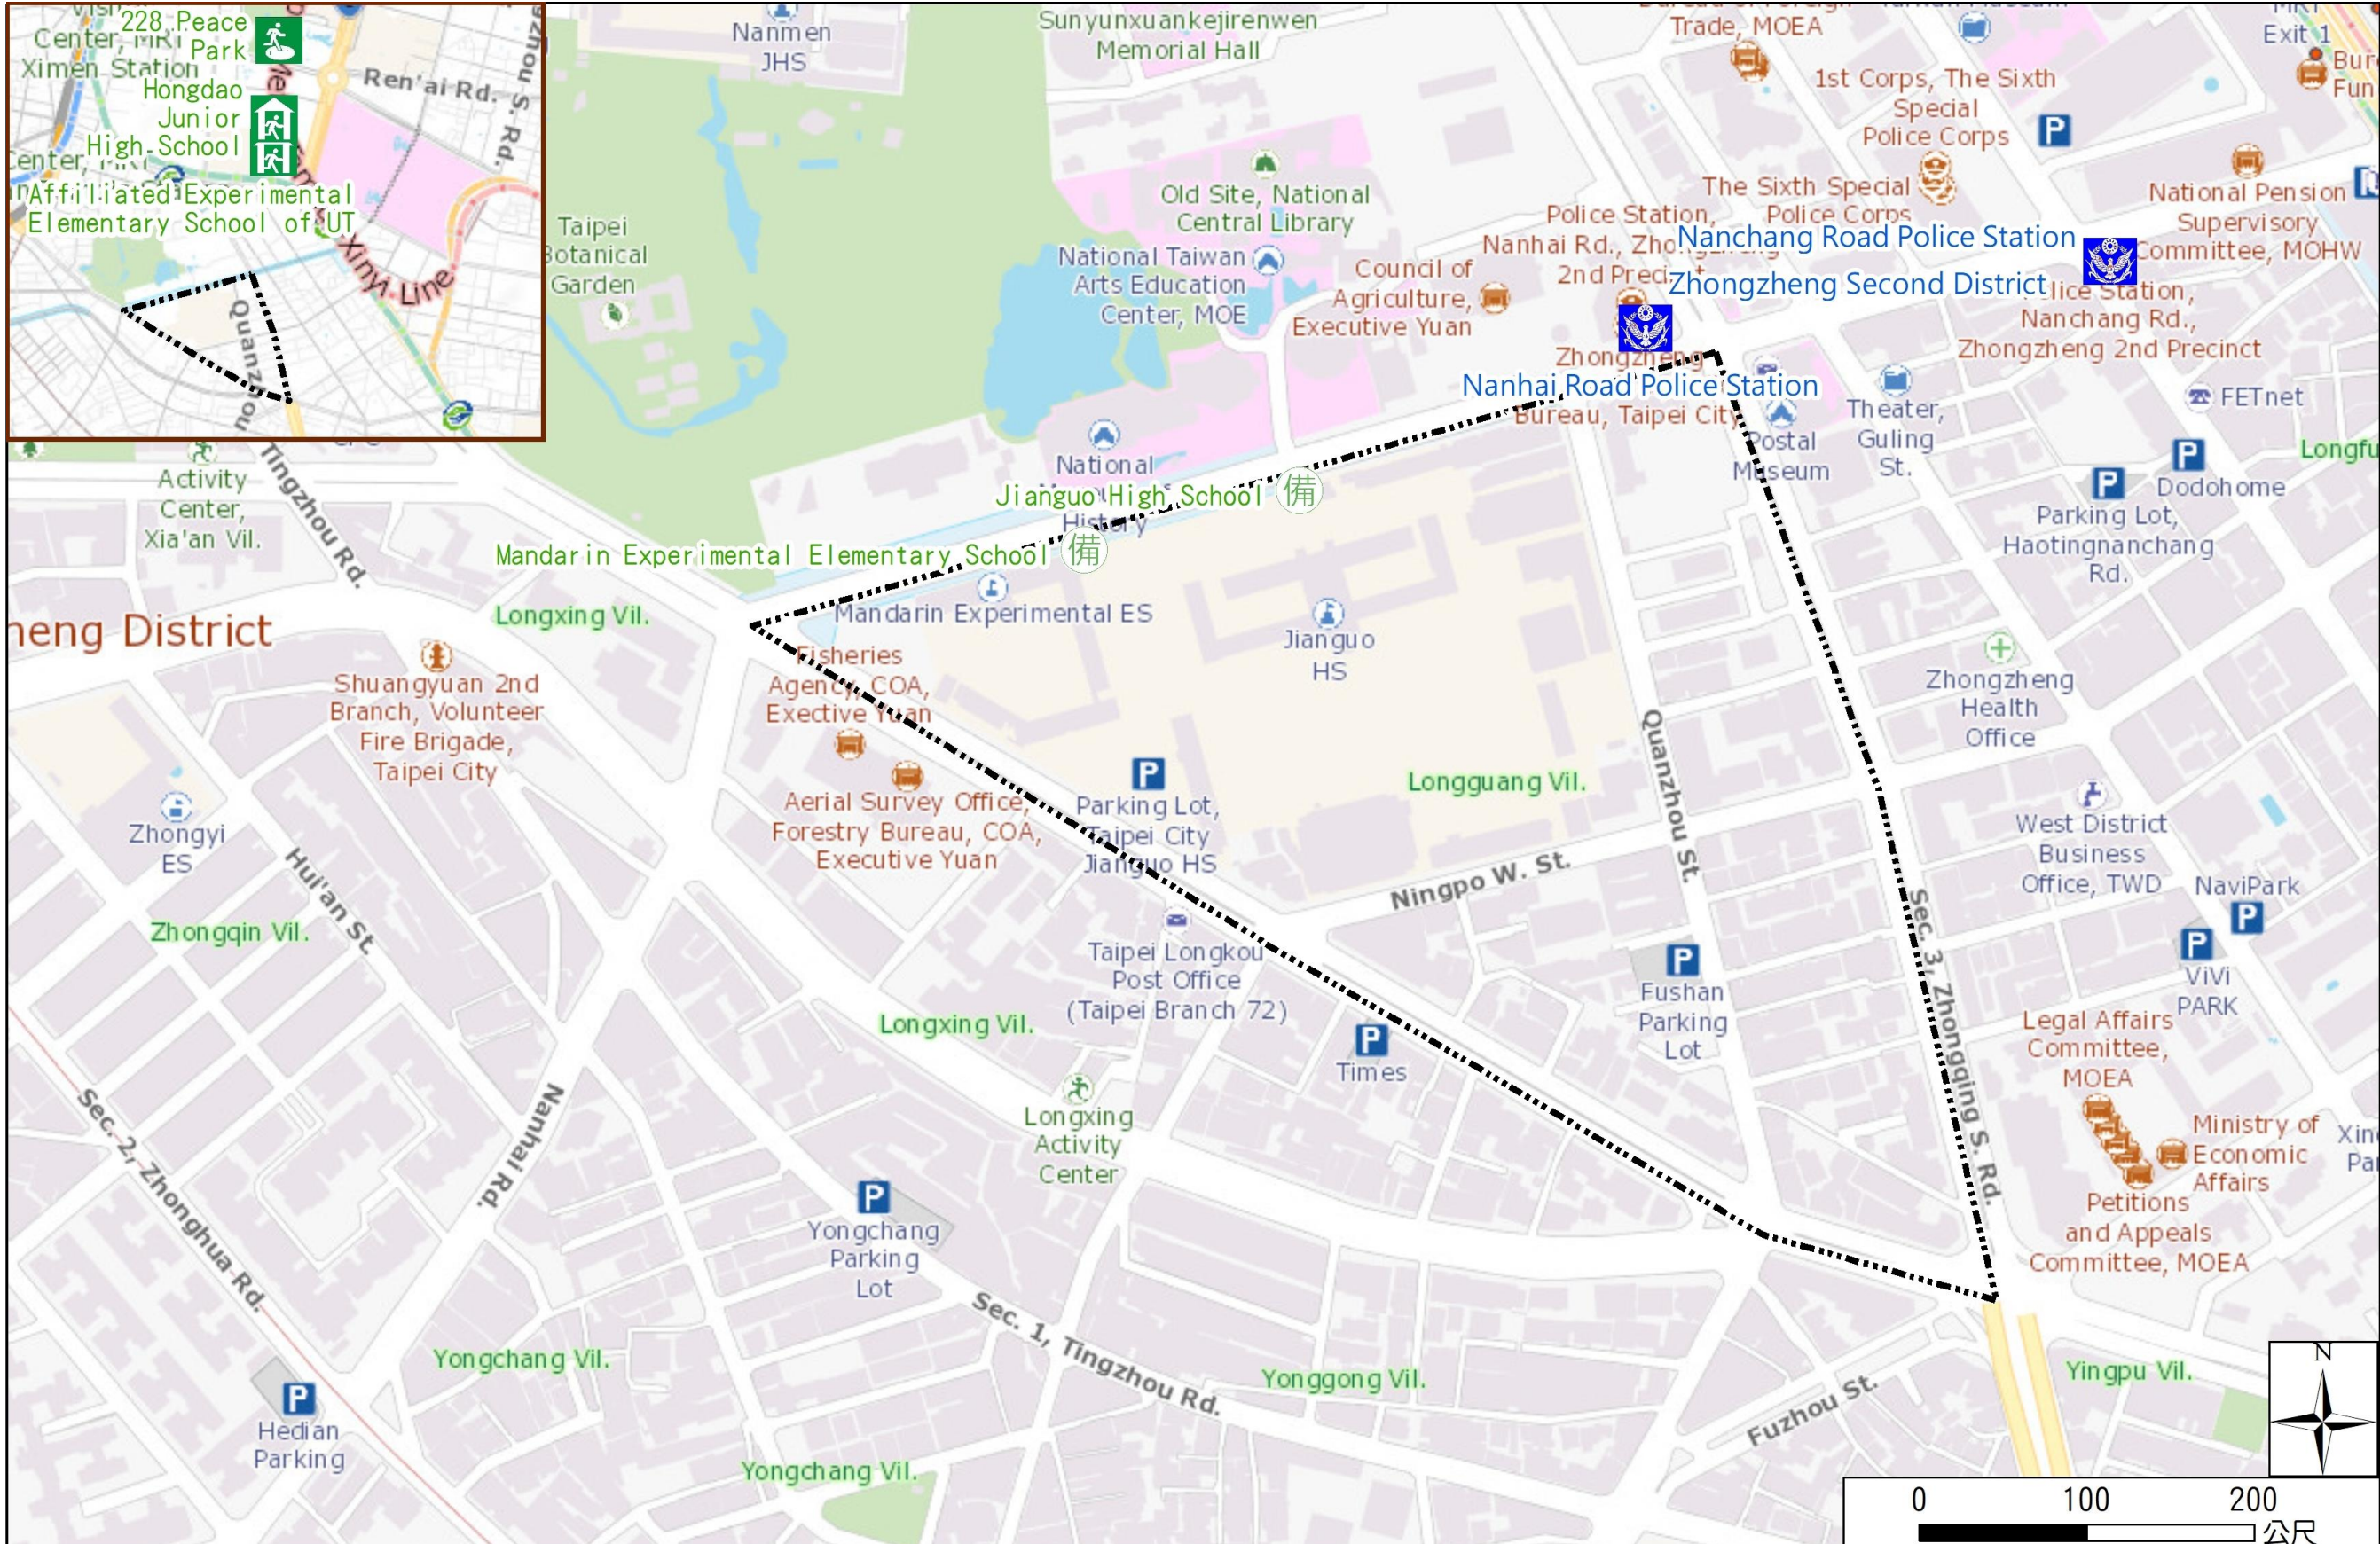

Longguang Vil., Zhongzheng Dist., Taipei City Simple Evacuation Map

Emergency notification

Taipei Citizen Hotline : 1999
Fire Department Tel. : 119
Police Department Tel. : 110
EOC of Zhongzheng Dist.
Non-emergency number : 02-23416721
Emergency number : 02-66179590
Officer
Mobile : 0972-295992
Note: Please call this District's EOC to ensure that the evacuation shelter is open

Disaster Prevention Information Website

Taipei City Disaster Prevention Information Website

Evacuation Principle

Flood: Vertical evacuation or preventive evacuation
Earthquake :

More disaster prevention knowledge :
Taipei City Disaster Prevention Guide

Evacuation Shelter

Name	228 Peace Park Shelter for Earthquake
Address	No.3, Ketagalan Blvd.
Capacity	5424
Contact number	02-23032451
Name	Affiliated Experimental Elementary School of UT (School for Priority Shelter) Shelter for Earthquake
Address	No.29, Gongyuan Rd.
Capacity	157
Contact number	02-23110395#840
Name	Jianguo High School
Address	No.56, Nanhai Rd.
Capacity	300
Contact number	02-23034381#501
Name	Mandarin Experimental Elementary School
Address	No.58, Nanhai Rd.
Capacity	49
Contact number	02-23033555#600

Legend 圖例	里界 Village Boundary	避難收容處所 Evacuation Shelter	防救災單位 Disaster Rescue Resources	重要地標 Landmark
	里界 Village Boundary	室內避難收容處所(優先安置學校) Indoor Evacuation Shelter (School for Priority Shelter) 室外避難收容處所(防災公園) Outdoor Evacuation Shelter (Disaster Prevention Park) 避難收容處所(備用) Evacuation Shelter (Backup)	警察單位 Police Department 消防單位 Fire Department 急救責任醫院 Designated Hospital (Emergency Medical Treatment)	直升機起降場 Helipad 重要地標 Landmark