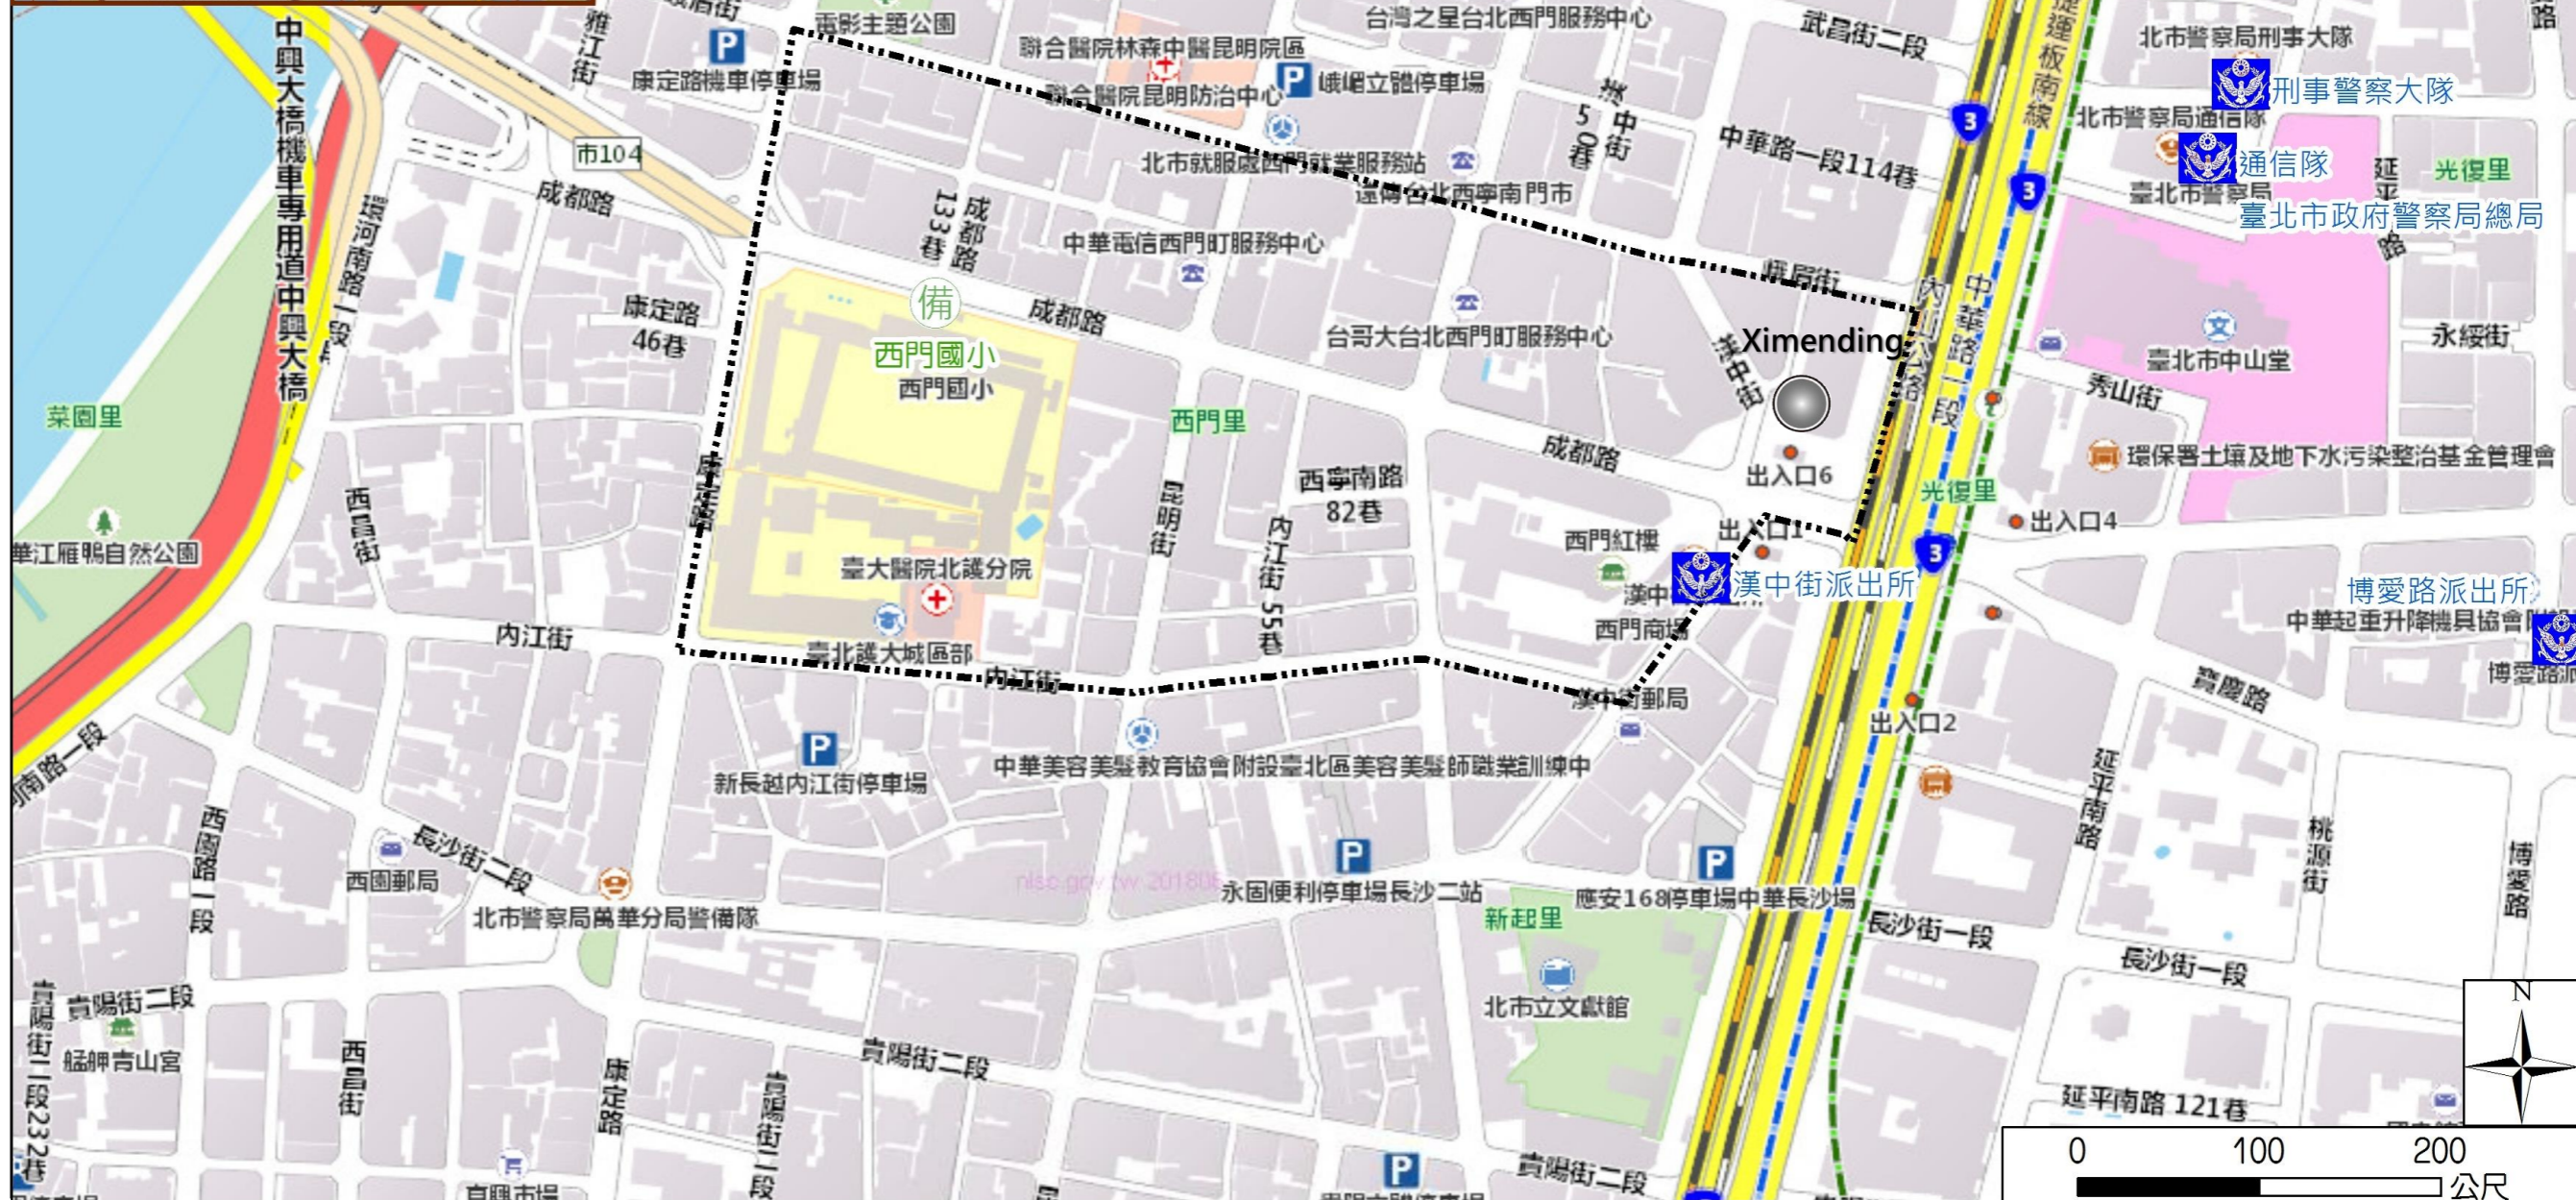

## Evacuation Shelter

Name	Youth Park Applicable to earthquake situations
Address	No.199, Shuiyuan Rd.
Capacity	31449
Contact number	02-23032451
Name	Longshan Junior High School (School for Priority Shelter) Applicable to flood situations and earthquake situations
Address	No.46, Nanning Rd.,
Capacity	367
Contact number	02-23362789#500
Name	Ximen Elementary School
Address	No.98, Chengdu Rd
Capacity	95
Contact number	02-23113519#1131
Name	Fuxing Elementary School
Address	No.66, Sec. 1, Zhonghua Rd
Capacity	50
Contact number	02-23144668#131