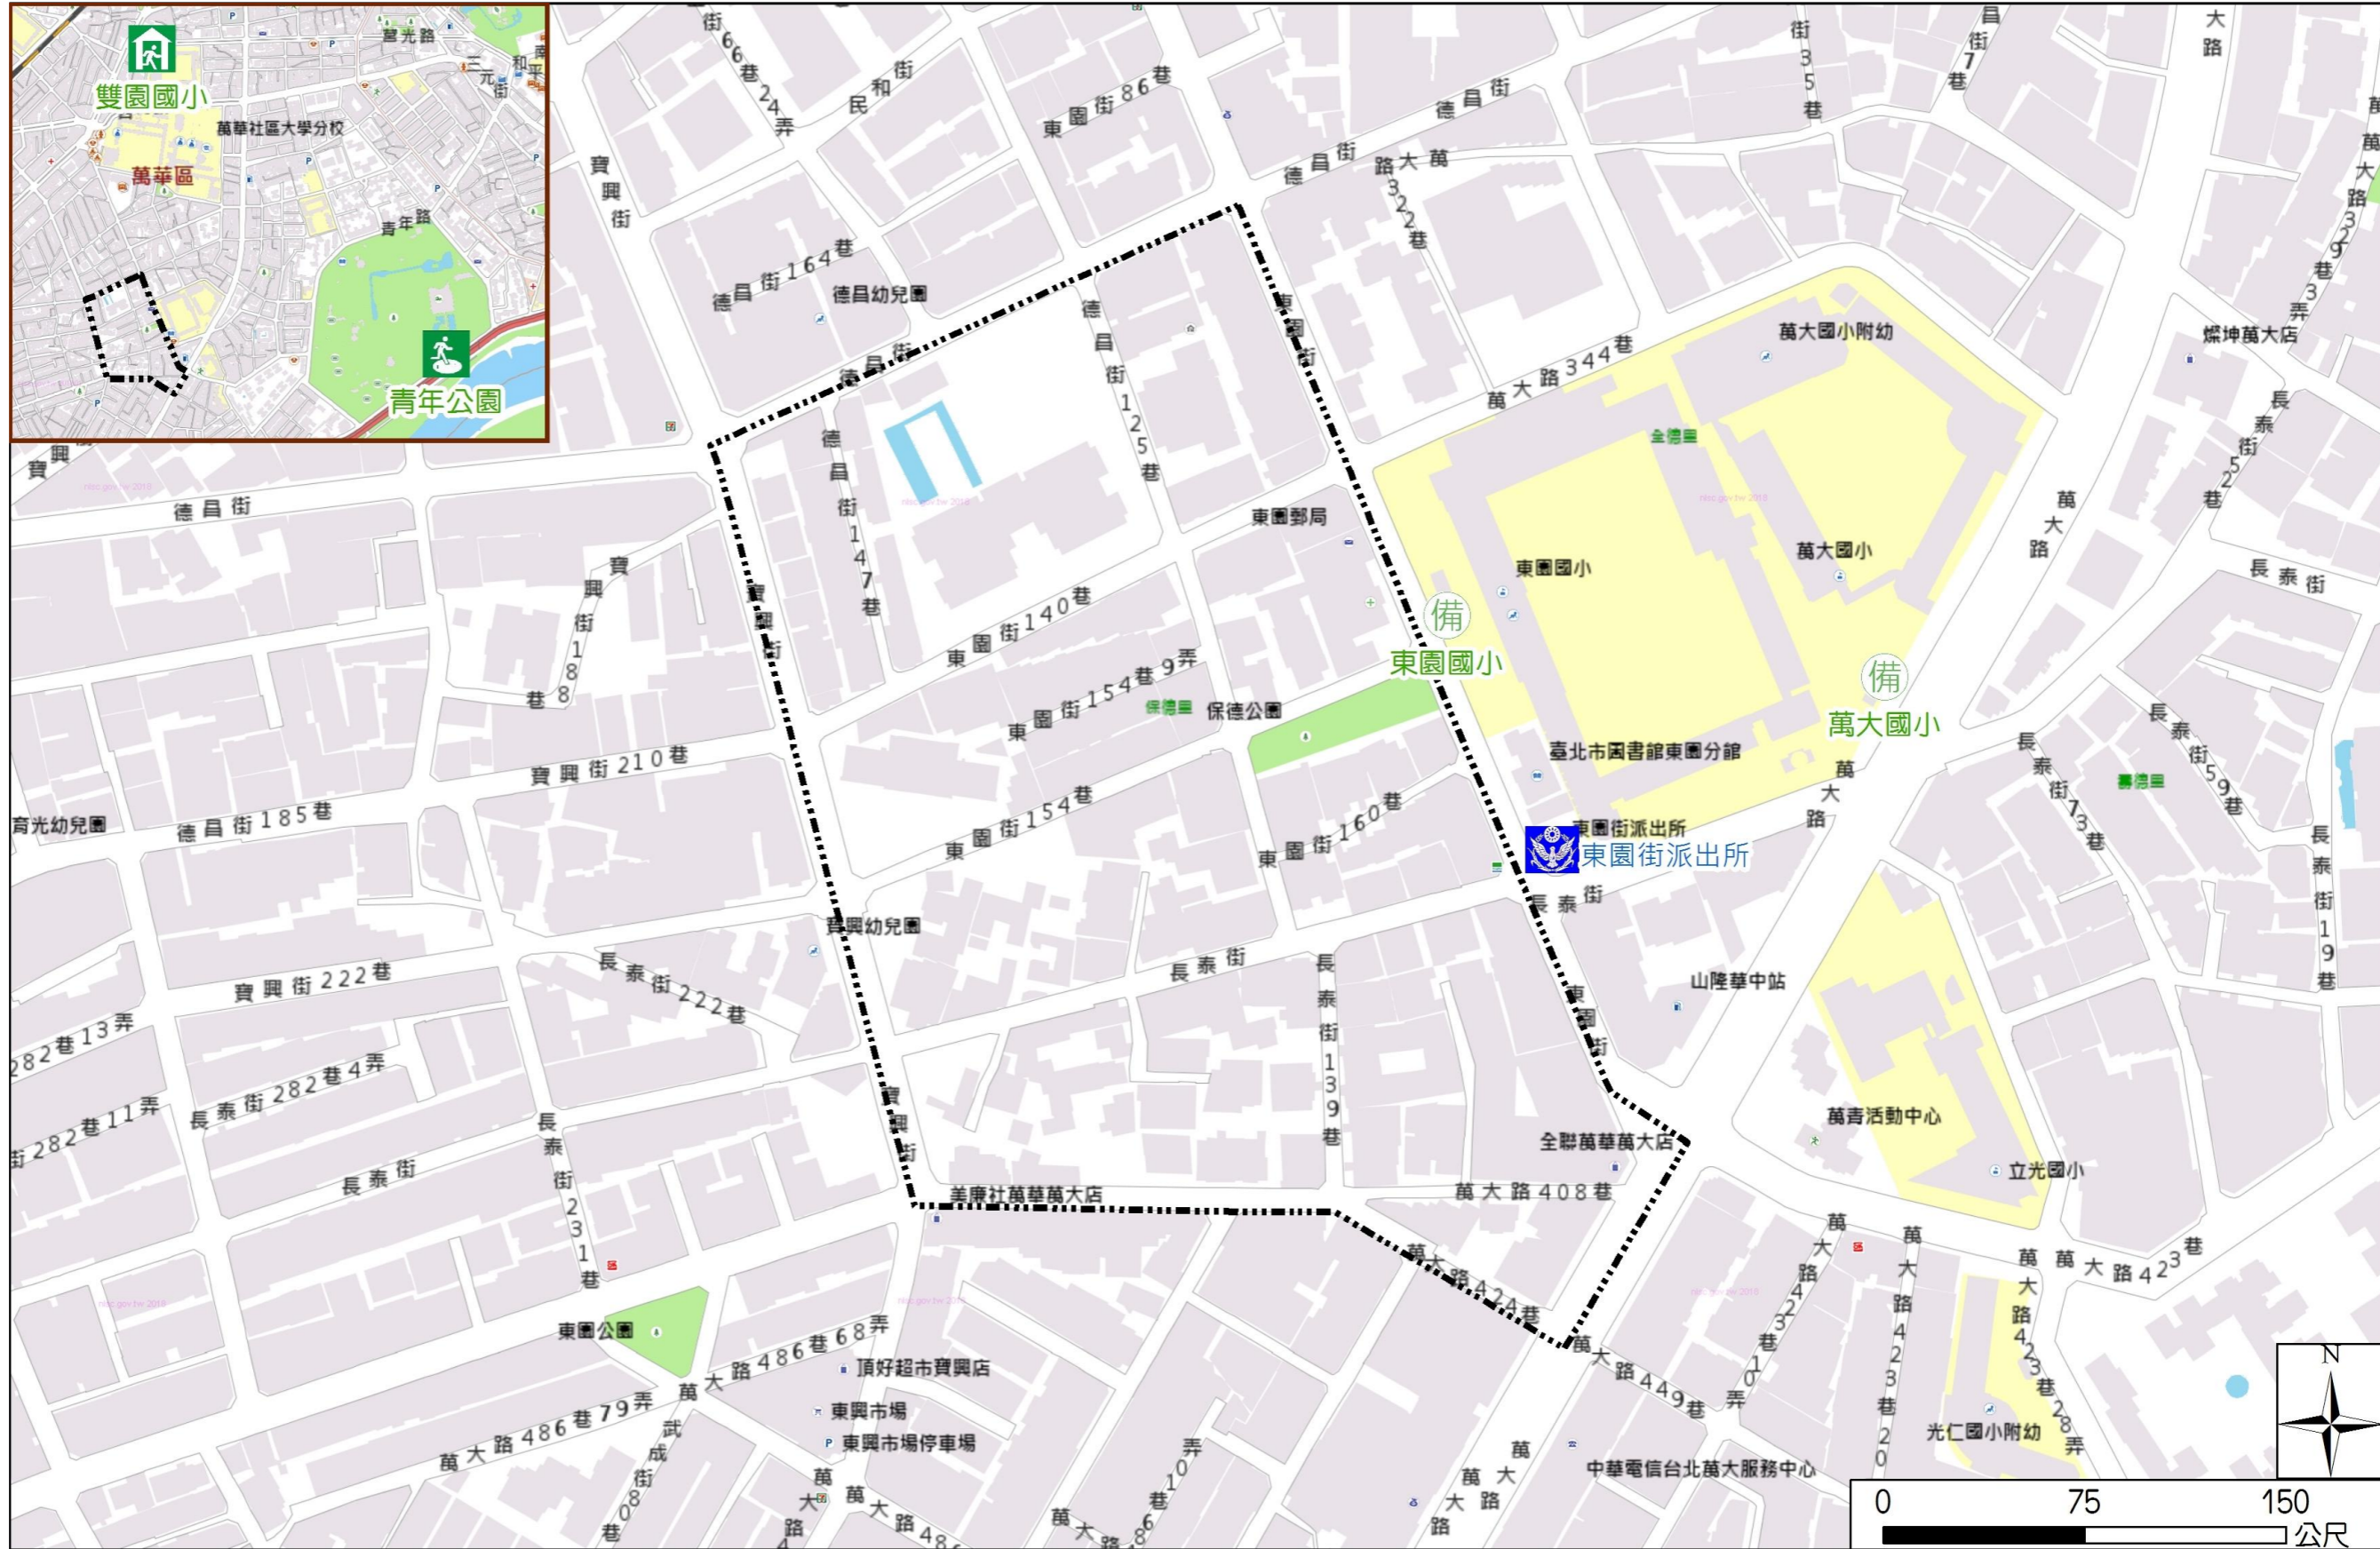

Baude Vil., Wanhua Dist., Taipei City Simple Evacuation Map

Disaster notification Unit

Taipei Citizen Hotline : 1999
 Fire Department Tel. : 119
 Police Department Tel. : 110
 EOC of Wanhua Dist.
 Non-emergency number : 02-23064468
 Emergency number : 02-66309119
 Officer
 Mobile : 0988-179749
 Note: Please call this District's EOC to ensure that the evacuation shelter is open

Disaster Prevention Information Website

Taipei City Disaster Prevention Information Website

Knowledge of disaster prevention

Flood: Vertical evacuation or preventive evacuation
 Earthquake :

More disaster prevention knowledge :
 Taipei City Disaster Prevention Guide

Evacuation Shelter

Name	Youth Park Applicable to earthquake situations
Address	No.199, Shuiyuan Rd.
Capacity	31449
Contact number	02-23032451
Name	Shuangyuan Elementary School (School for Priority Shelter) Applicable to flood situations and earthquake situations
Address	No.315, Juguang Rd.
Capacity	109
Contact number	02-23061893#131
Name	Dongyuan Elementary School
Address	No.195, Dongyuan St.
Capacity	102
Contact number	02-23034803#1501
Name	Wanda Elementary School
Address	No.346, Wanda Rd.
Capacity	66
Contact number	02-23037654#312