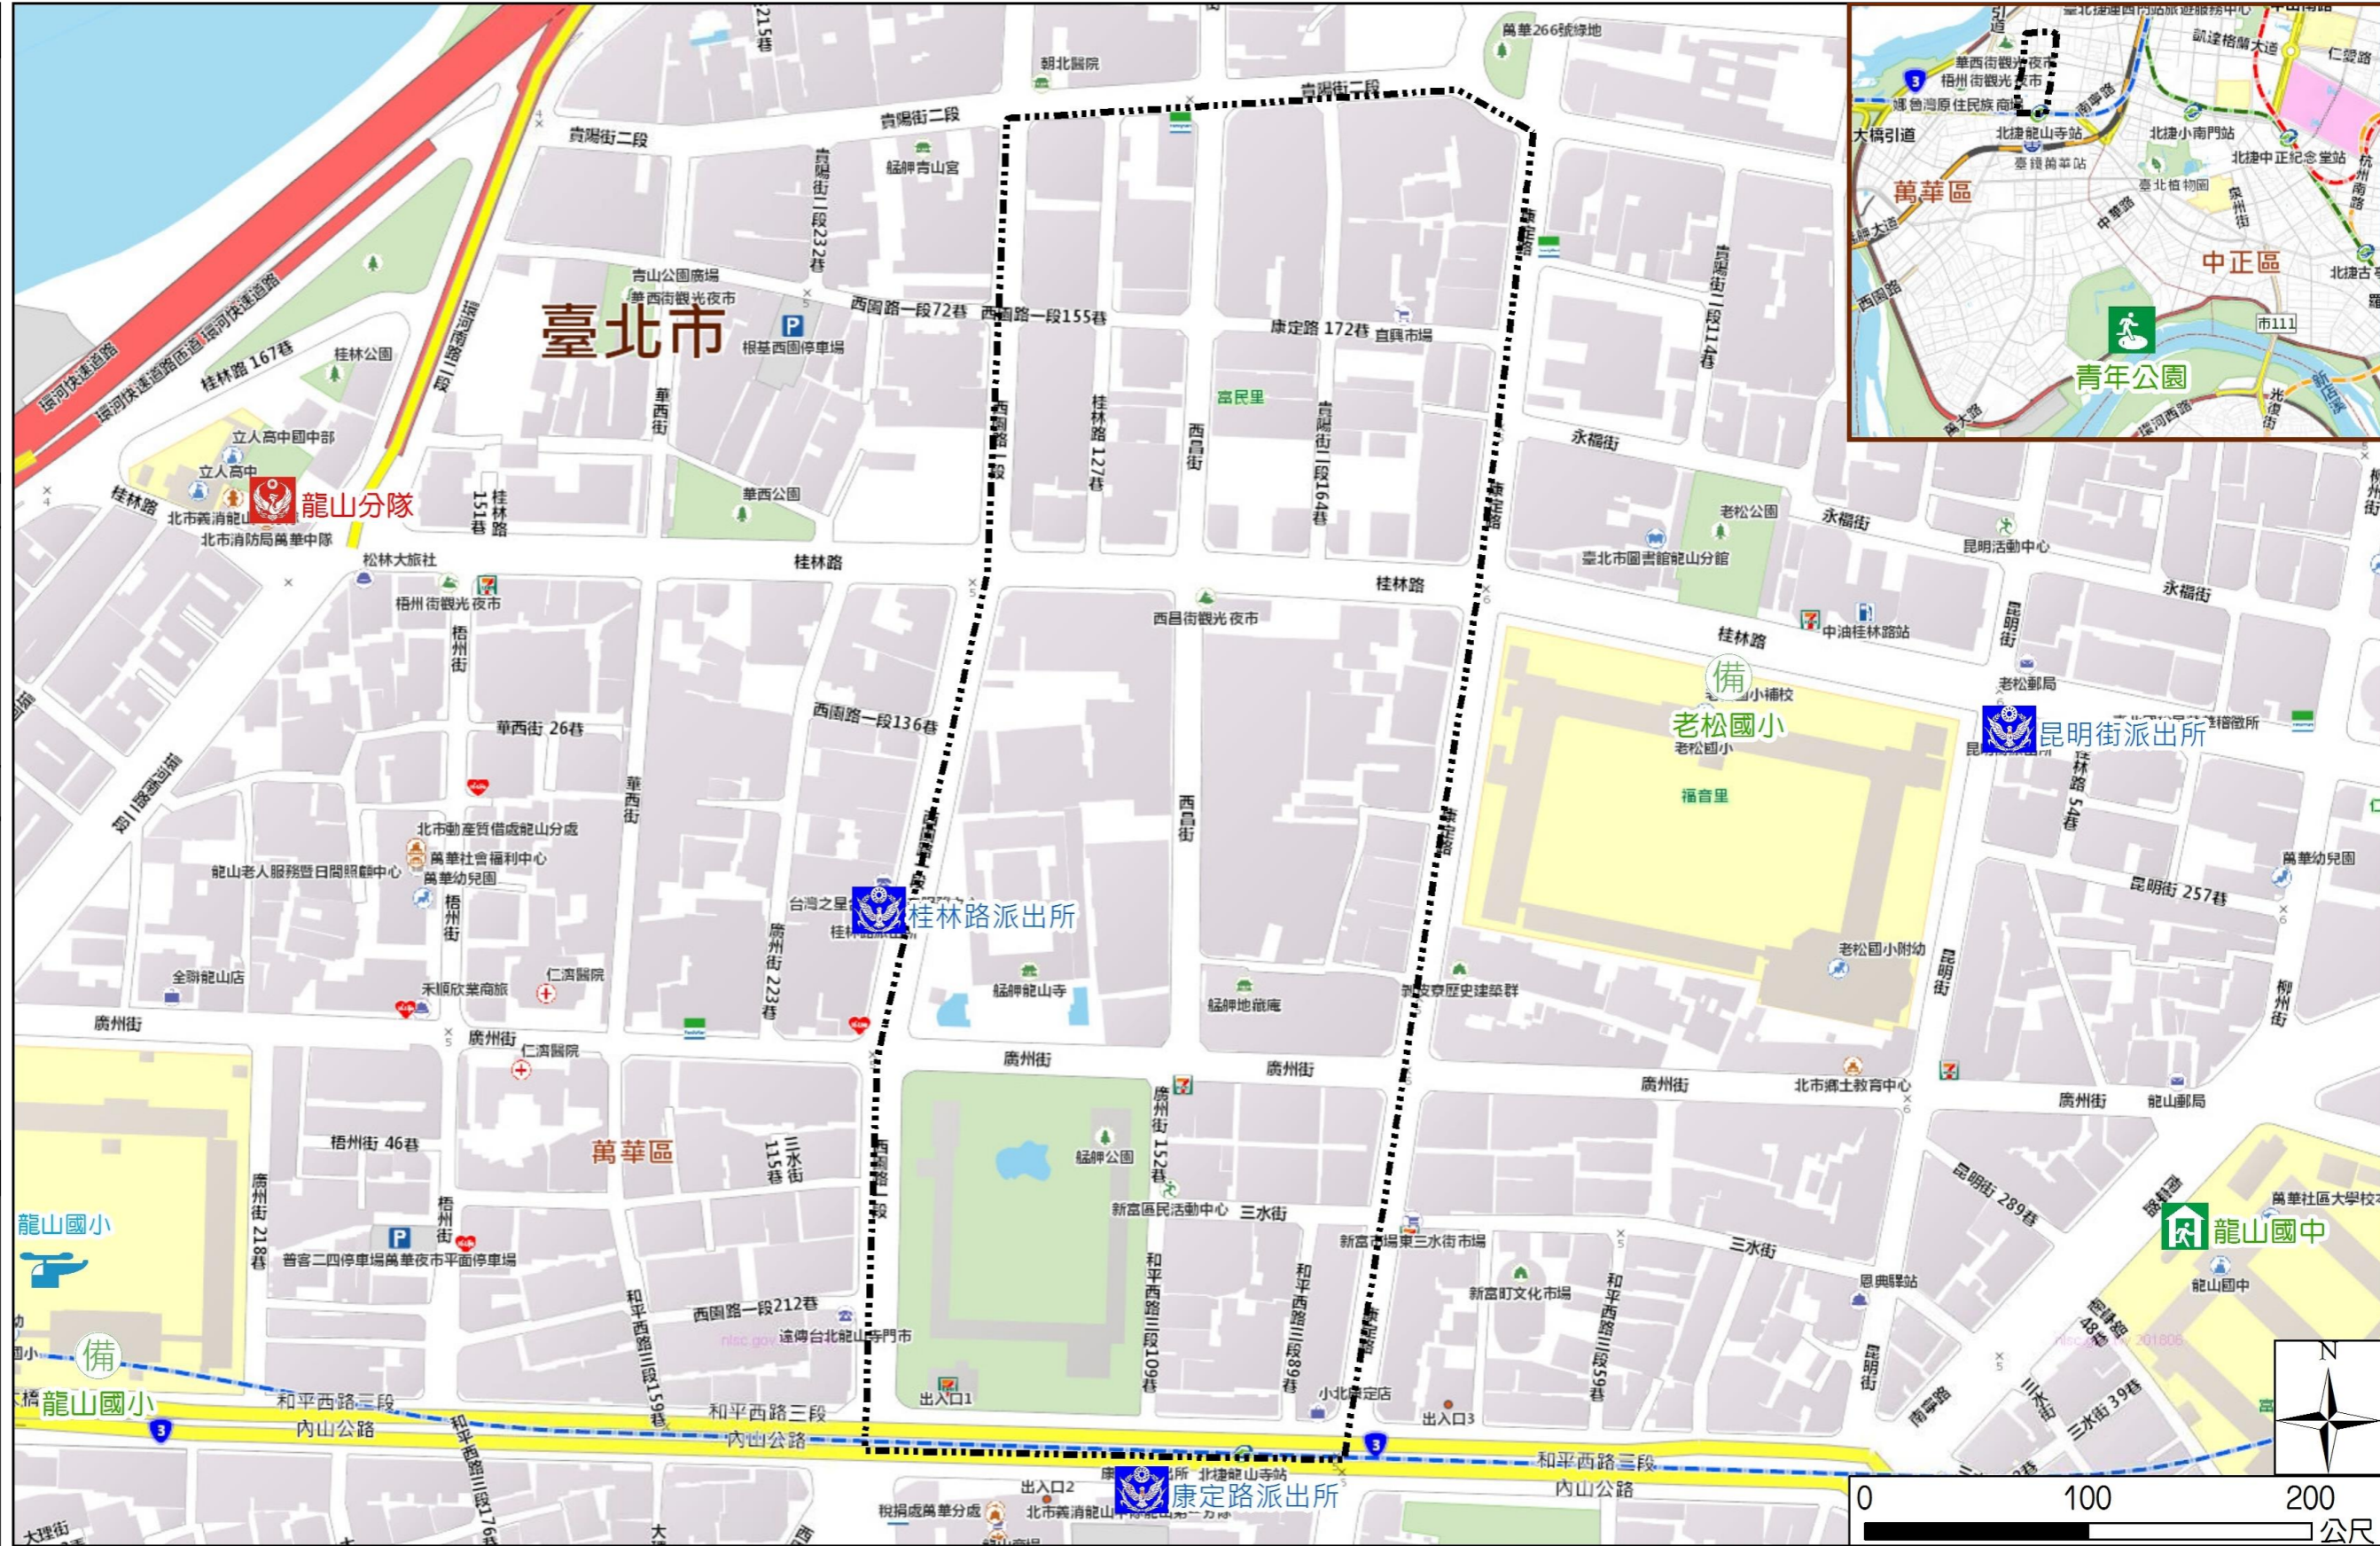

# Fumin Vil., Wanhua Dist., Taipei City Simple Evacuation Map

## Evacuation Shelter

Name	Youth Park Applicable to earthquake situations
Address	No.199, Shuiyuan Rd.
Capacity	31449
Contact number	02-23032451
Name	Longshan Junior High School (School for Priority Shelter) Applicable to flood situations and earthquake situations
Address	No.46, Nanning Rd.
Capacity	367
Contact number	02-23362789#500
Name	Laosong Elementary School
Address	No.64, Guilin Rd.
Capacity	50
Contact number	02-23361266#130
Name	Longshan Elementary School
Address	No.235, Sec. 3, Heping W. Rd.
Capacity	50
Contact number	02-23082977#730