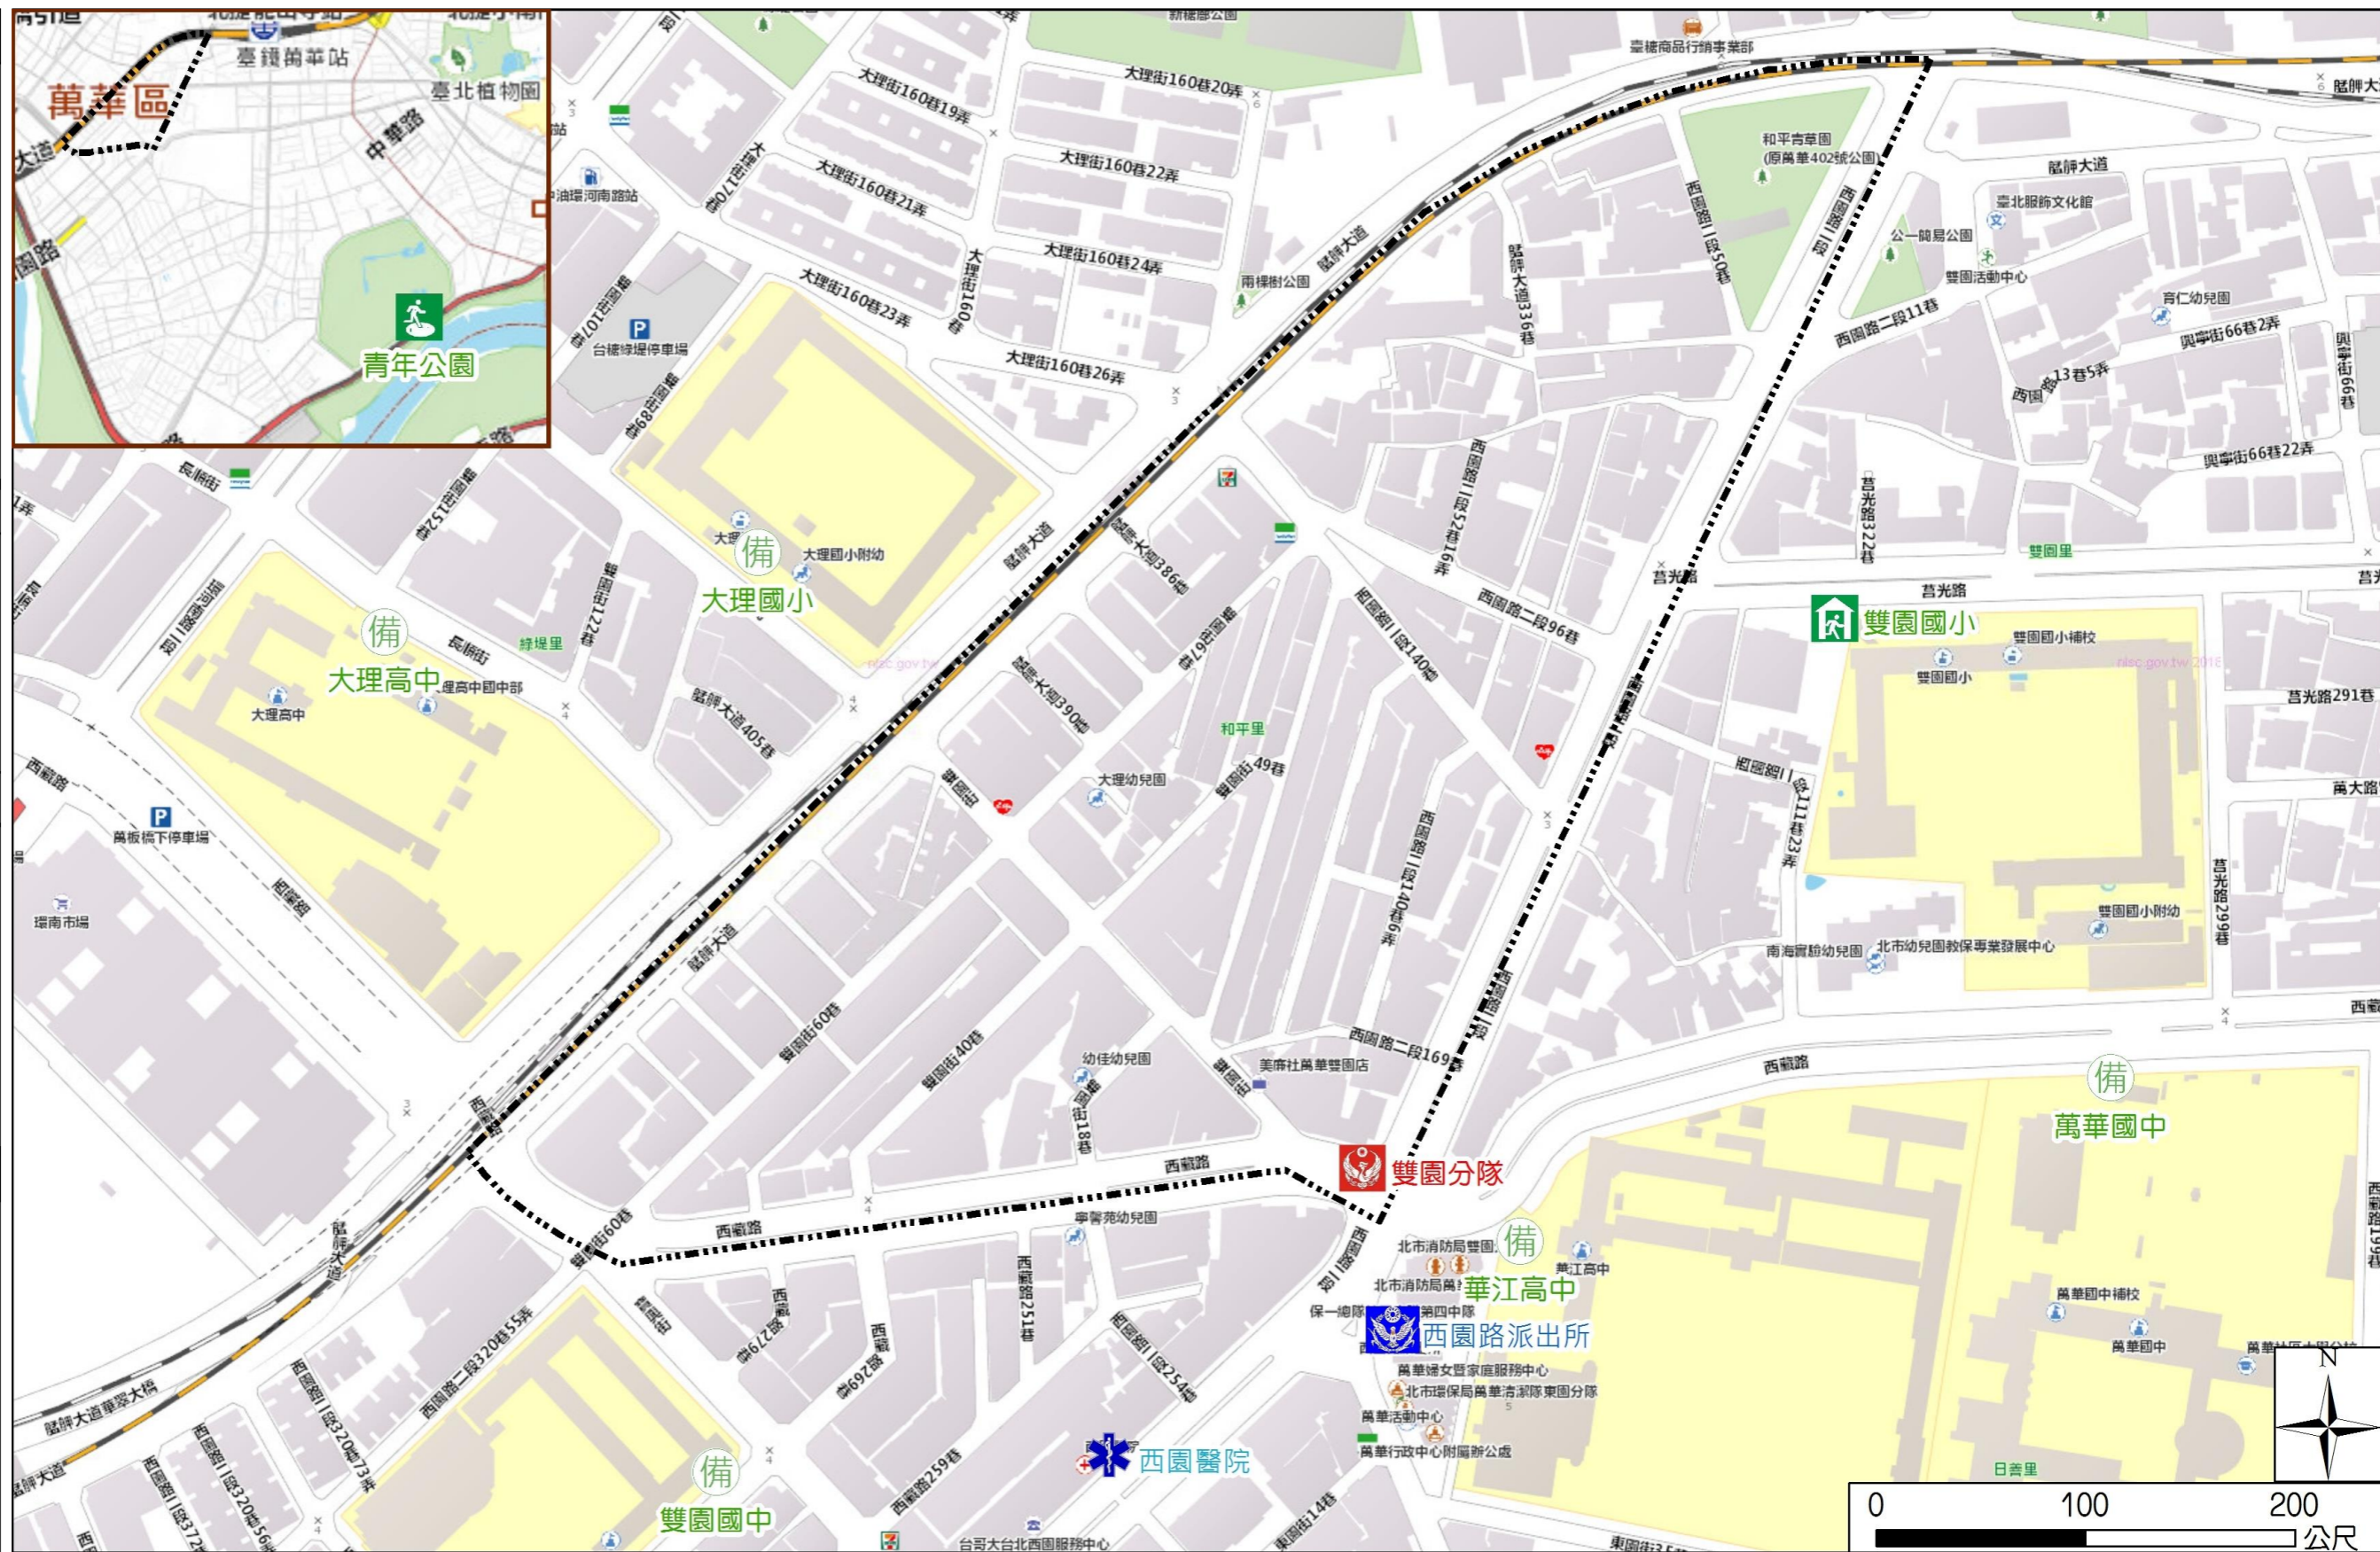

Disaster Prevention Information Website

Taipei City Disaster Prevention Information Website

Knowledge of disaster prevention

Flood: Vertical evacuation or preventive evacuation
 Earthquake :

More disaster prevention knowledge :
 Taipei City Disaster Prevention Guide

Evacuation Shelter

Name	Youth Park Applicable to earthquake situations
Address	No.199, Shuiyuan Rd.
Capacity	31449
Contact number	02-23032451
Name	Shuangyuan Elementary School (School for Priority Shelter) Applicable to flood situations and earthquake situations
Address	No.315, Juguang Rd.
Capacity	109
Contact number	02-23061893 # 131
Name	Dali Elementary School
Address	No.389, Bangka Blvd.,
Capacity	84
Contact number	02-23064311#1400
Name	Shuangyuan Junior High School
Address	No.2, Xingyi St.
Capacity	30
Contact number	02-23030827#140