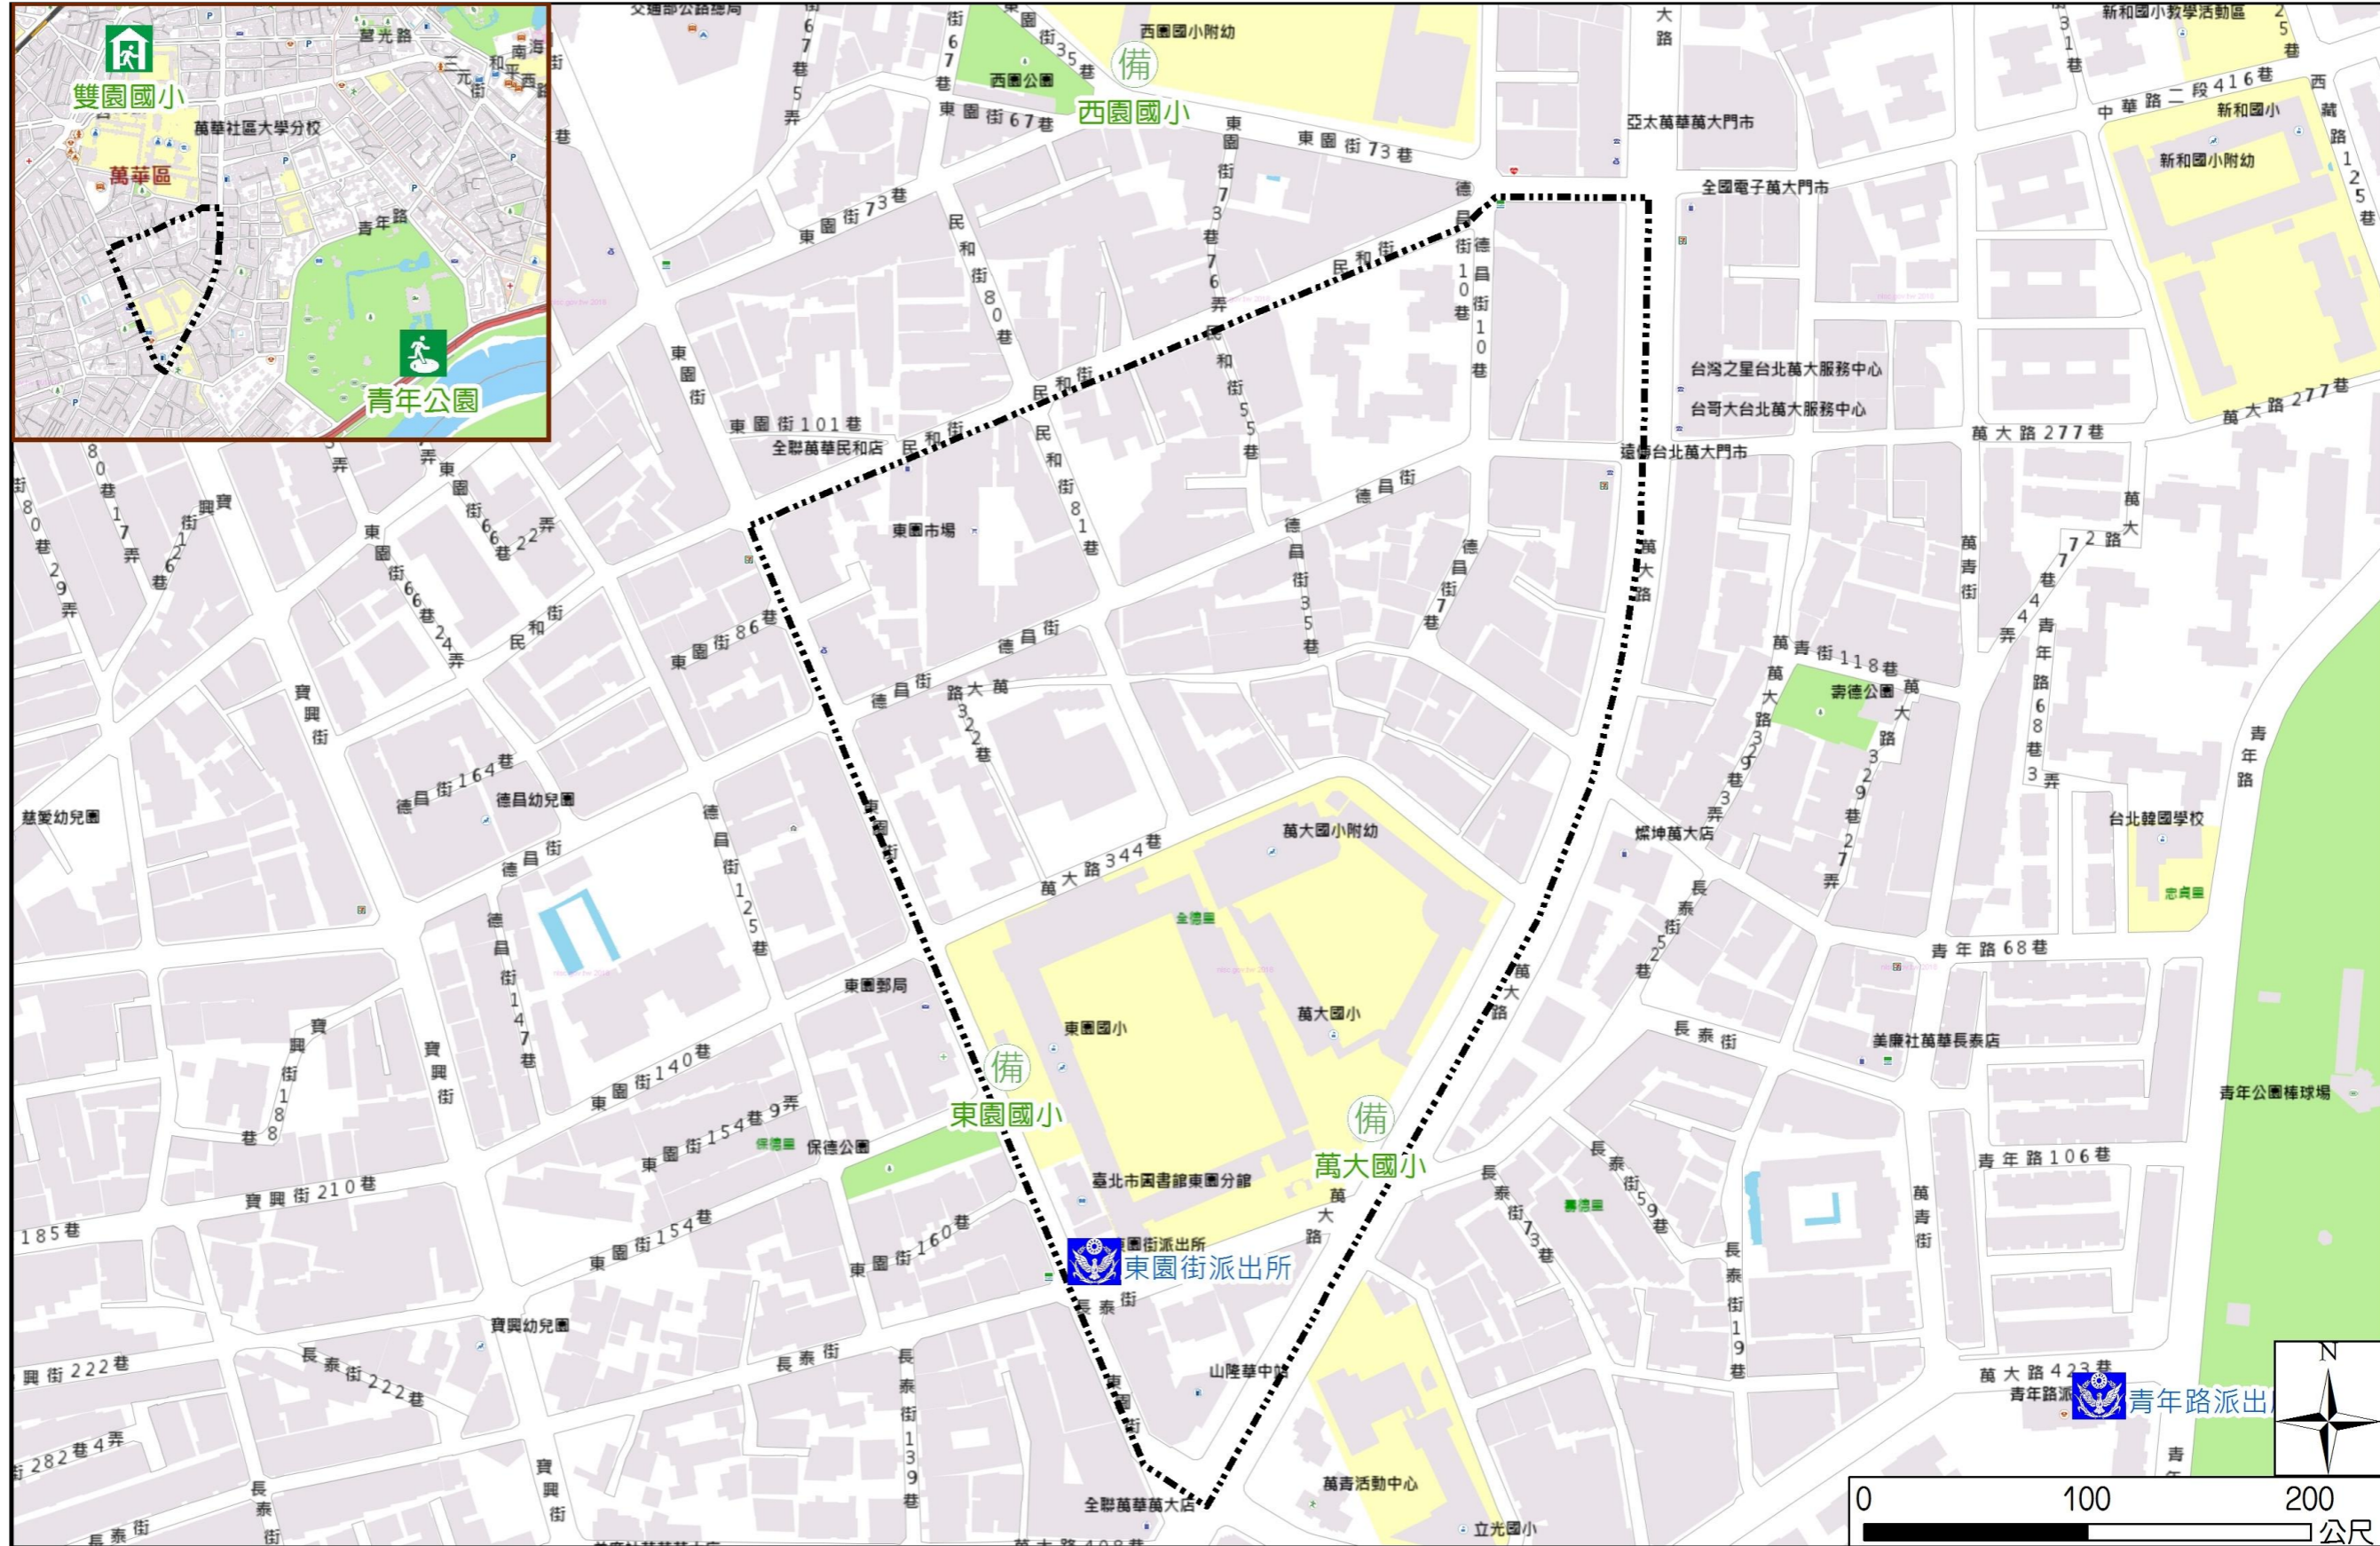

Quande Vil., Wanhua Dist., Taipei City Simple Evacuation Map

Disaster notification Unit

Taipei Citizen Hotline : 1999
 Fire Department Tel. : 119
 Police Department Tel. : 110
 EOC of Wanhua Dist.
 Non-emergency number : 02-23064468
 Emergency number : 02-66309119
 Officer
 Mobile : 0937-098588
 Note: Please call this District's EOC to ensure that the evacuation shelter is open

Disaster Prevention Information Website

Taipei City Disaster Prevention Information Website

Knowledge of disaster prevention

Flood: Vertical evacuation or preventive evacuation
 Earthquake :

More disaster prevention knowledge :
 Taipei City Disaster Prevention Guide

Evacuation Shelter

Name	Youth Park Applicable to earthquake situations
Address	No.199, Shuiyuan Rd.
Capacity	31449
Contact number	02-23032451
Name	Shuangyuan Elementary School (School for Priority Shelter) Applicable to flood situations and earthquake situations
Address	No.315, Juquang Rd.
Capacity	109
Contact number	02-23061893#131
Name	Dongyuan Elementary School
Address	No.195, Dongyuan St.
Capacity	102
Contact number	02-23034803#1501
Name	Wanda Elementary School
Address	No.346, Wanda Rd.
Capacity	66
Contact number	02-23037654#312