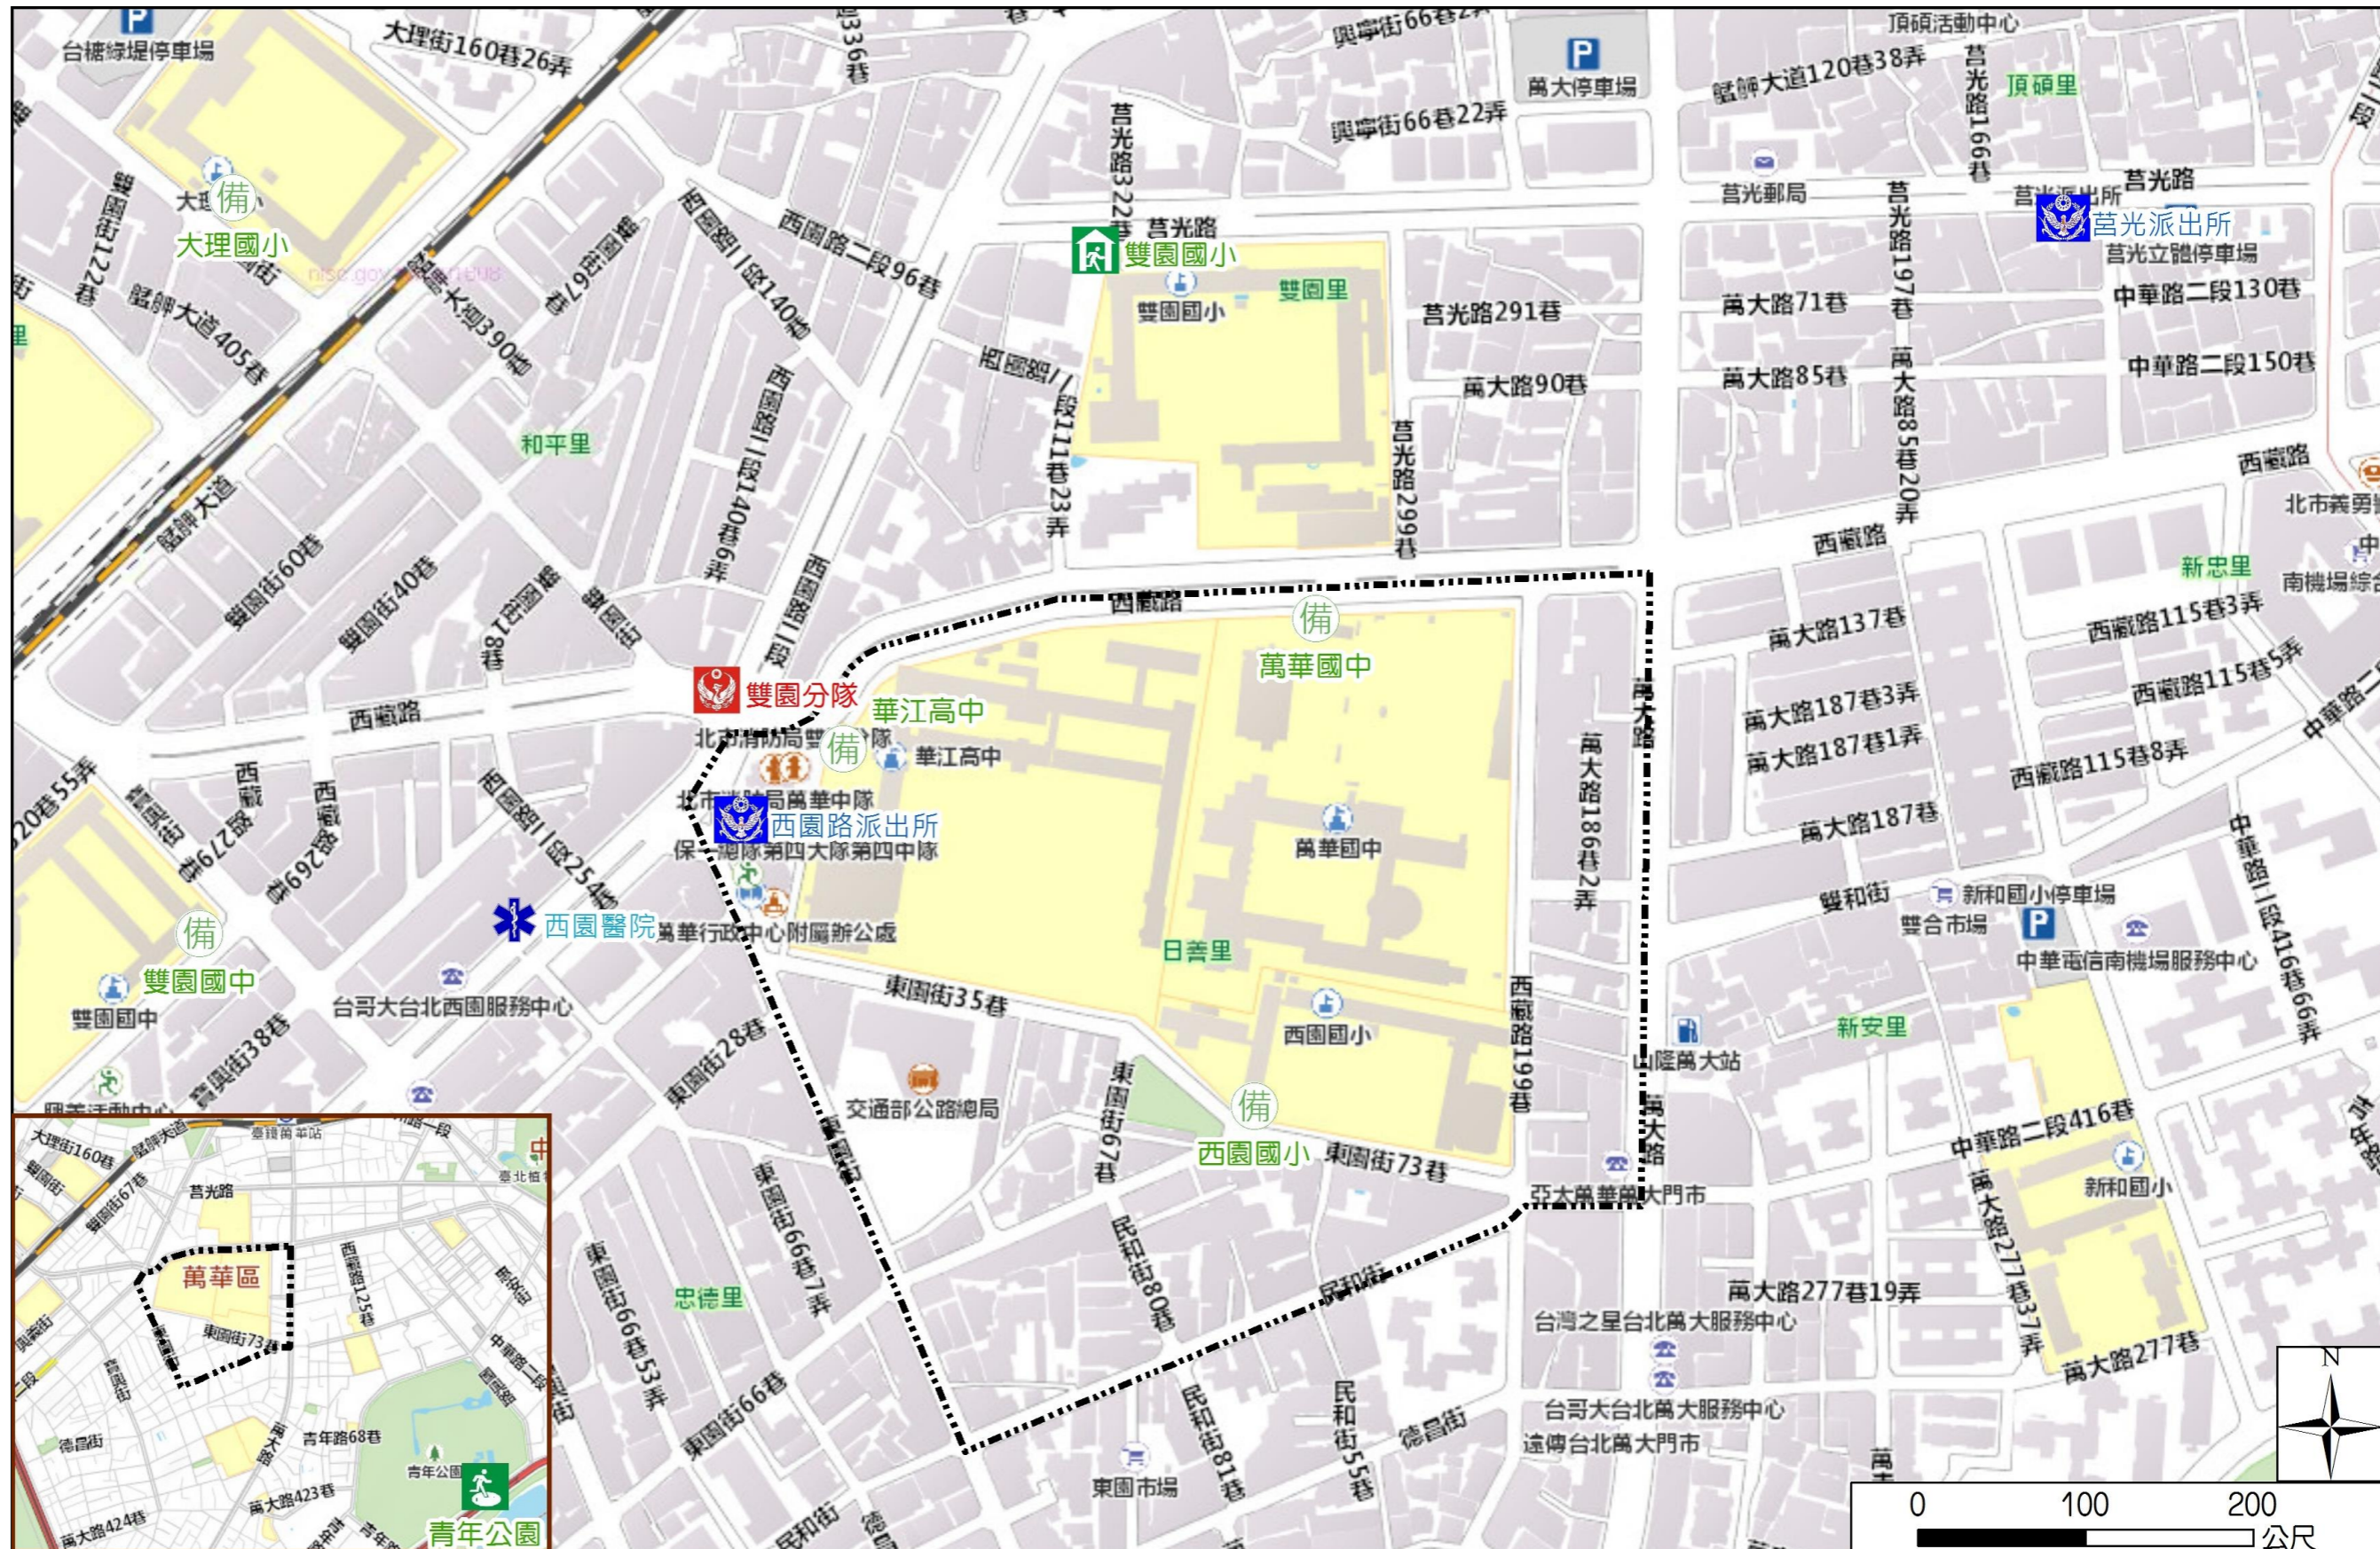

Rishan Vil., Wanhua Dist., Taipei City Simple Evacuation Map

Disaster notification Unit

Taipei Citizen Hotline : 1999
 Fire Department Tel. : 119
 Police Department Tel. : 110
 EOC of Wanhua Dist.
 Non-emergency number : 02-23064468
 Emergency number : 02-66309119
 Officer
 Mobile : 0988-179742
 Note: Please call this District's EOC to ensure that the evacuation shelter is open

Disaster Prevention Information Website

Taipei City Disaster Prevention Information Website

Knowledge of disaster prevention

Flood: Vertical evacuation or preventive evacuation
 Earthquake :

More disaster prevention knowledge :
 Taipei City Disaster Prevention Guide

Evacuation Shelter

Name	Youth Park Applicable to earthquake situations
Address	No.199, Shuiyuan Rd.
Capacity	31449
Contact number	02-23032451
Name	Shuangyuan Elementary School (School for Priority Shelter) Applicable to flood situations and earthquake situations
Address	No.315, Juquang Rd.
Capacity	109
Contact number	02-23061893 # 131
Name	Huaijiang High School
Address	No.213, Xizang Rd.,
Capacity	300
Contact number	02-23019946#141
Name	Xiyuan Elementary School
Address	No.65, Ln. 73, Dongyuan St.
Capacity	30
Contact number	02-23030257#125