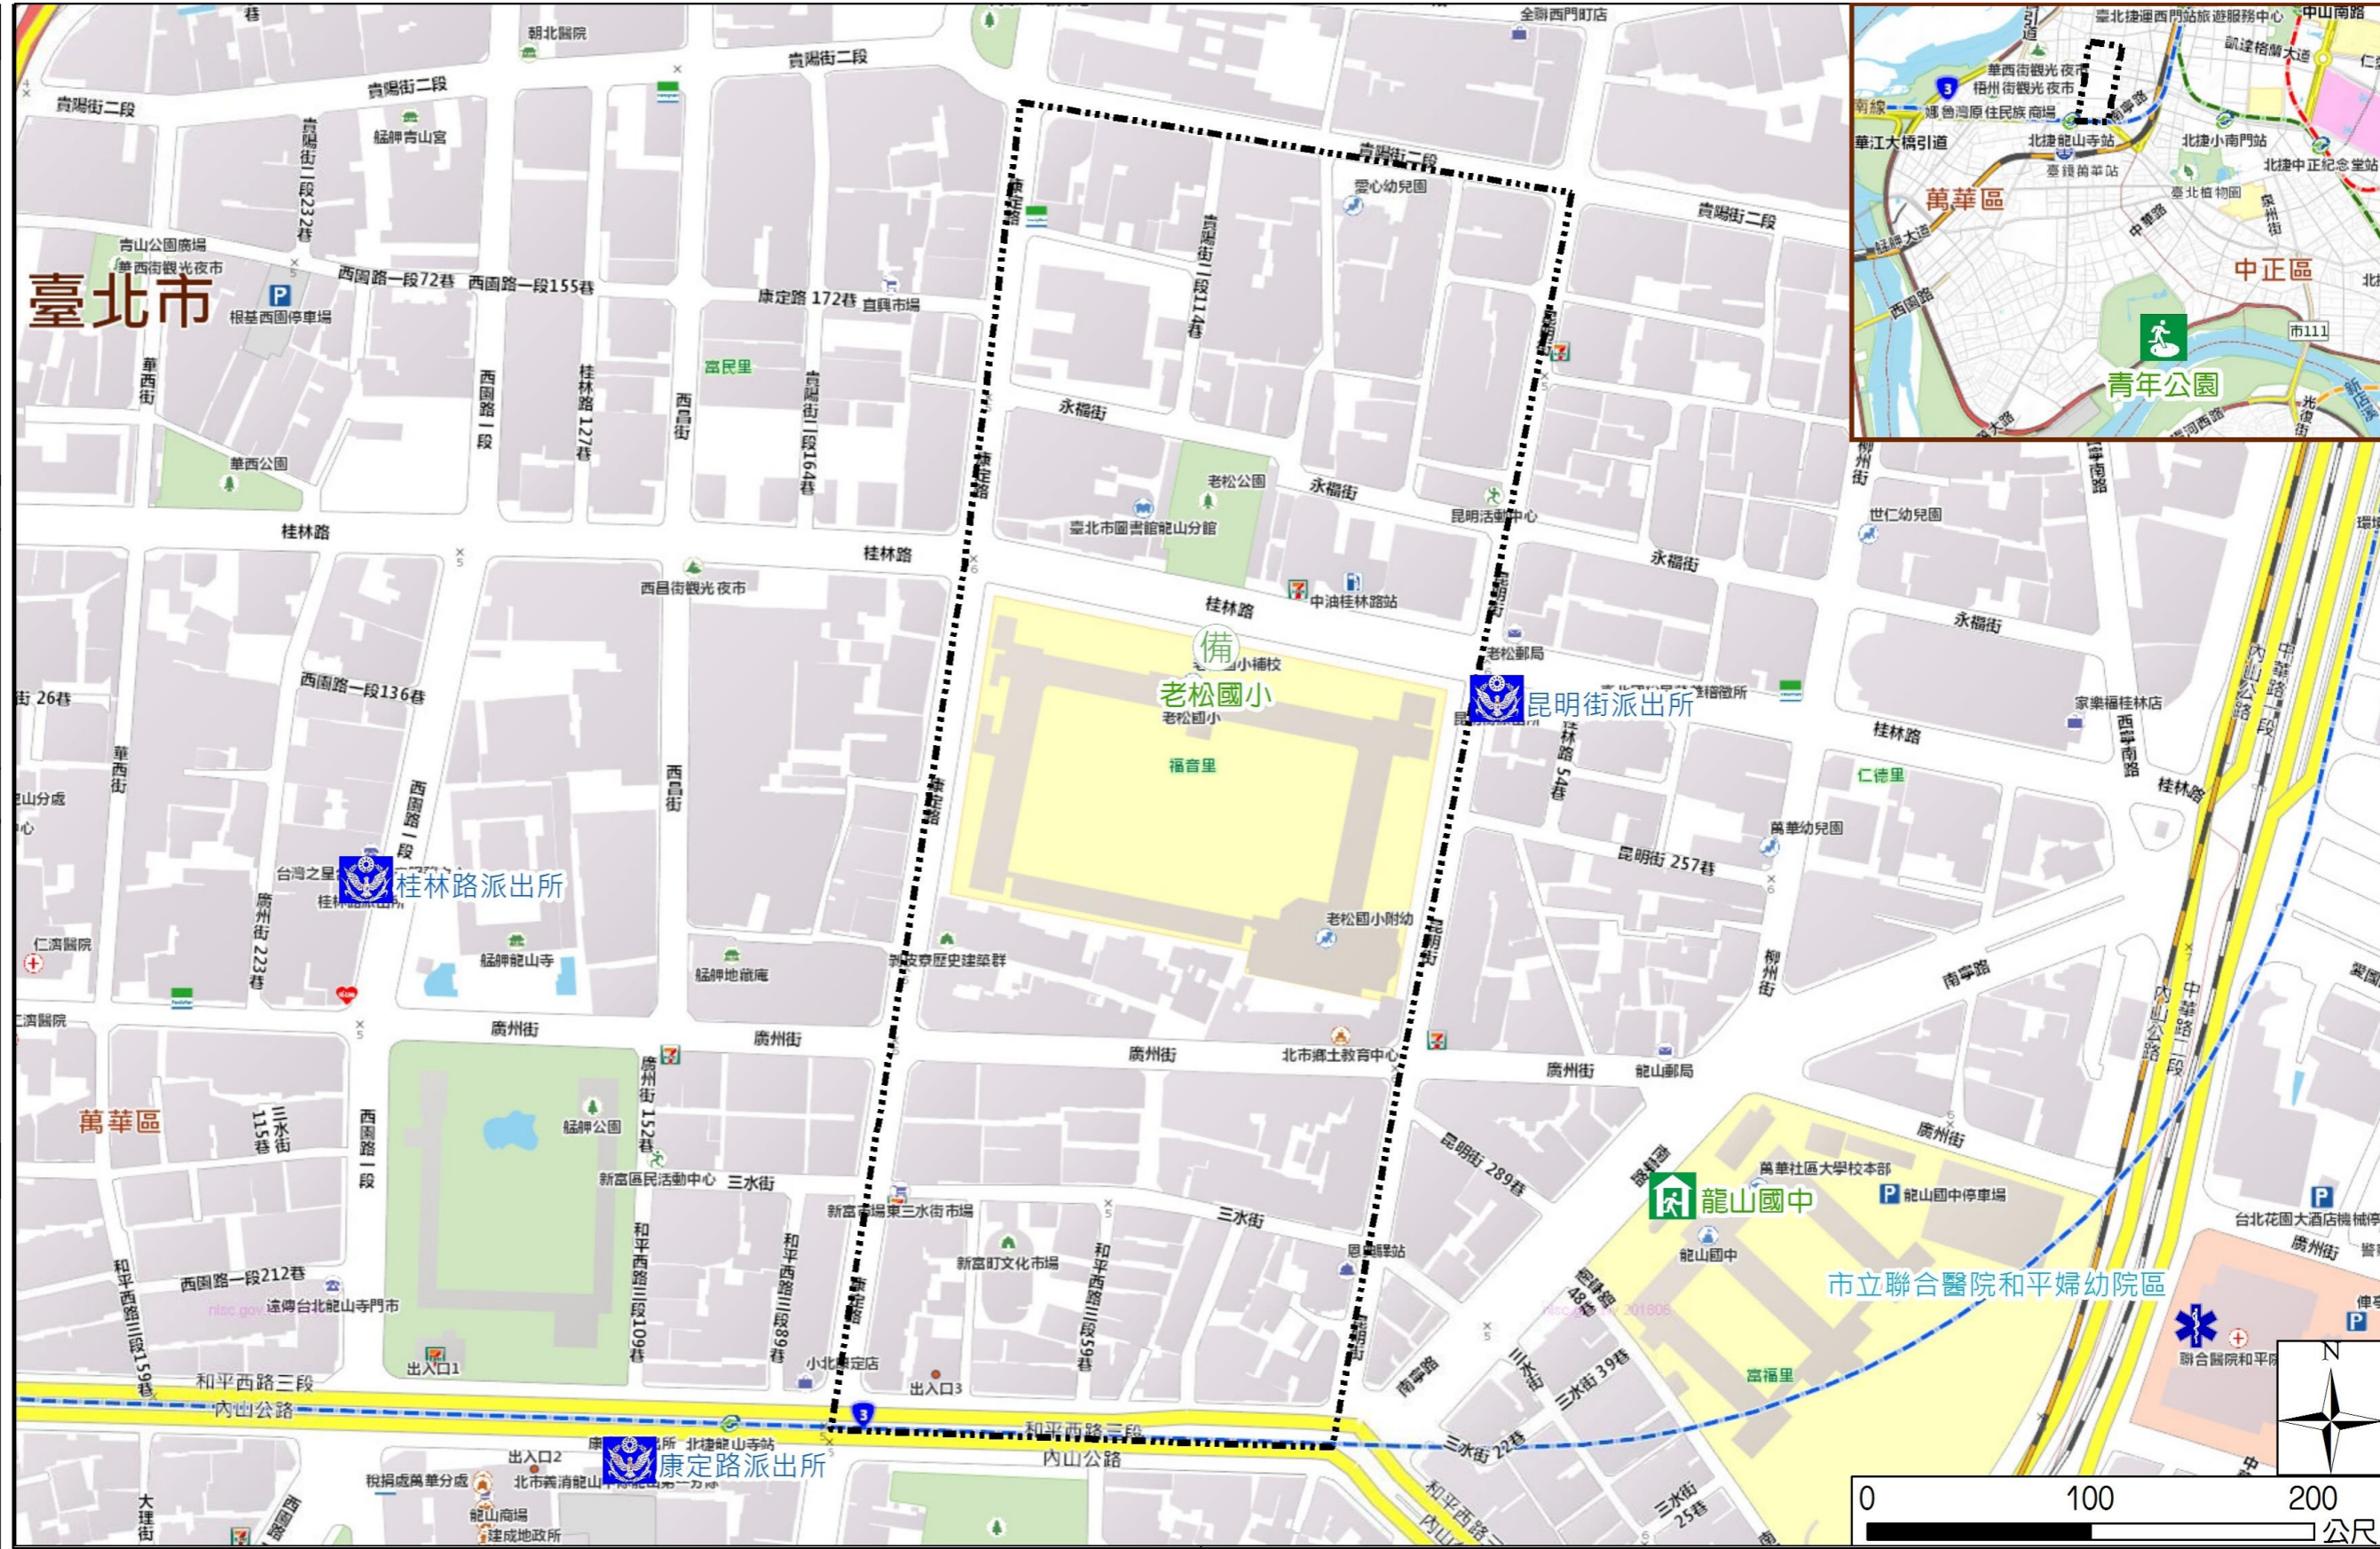

# Fuyin Vil., Wanhua Dist., Taipei City Simple Evacuation Map

## Evacuation Shelter

Name	Youth Park Applicable to earthquake situations
Address	No.199, Shuiyuan Rd.
Capacity	31449
Contact number	02-23032451
Name	Longshan Junior High School (School for Priority Shelter) Applicable to flood situations and earthquake situations
Address	No.46, Nanning Rd.
Capacity	367
Contact number	02-23362789#500
Name	Laosong Elementary School
Address	No.64, Guilin Rd.
Capacity	50
Contact number	02-23361266#130
Name	
Address	
Capacity	
Contact number	