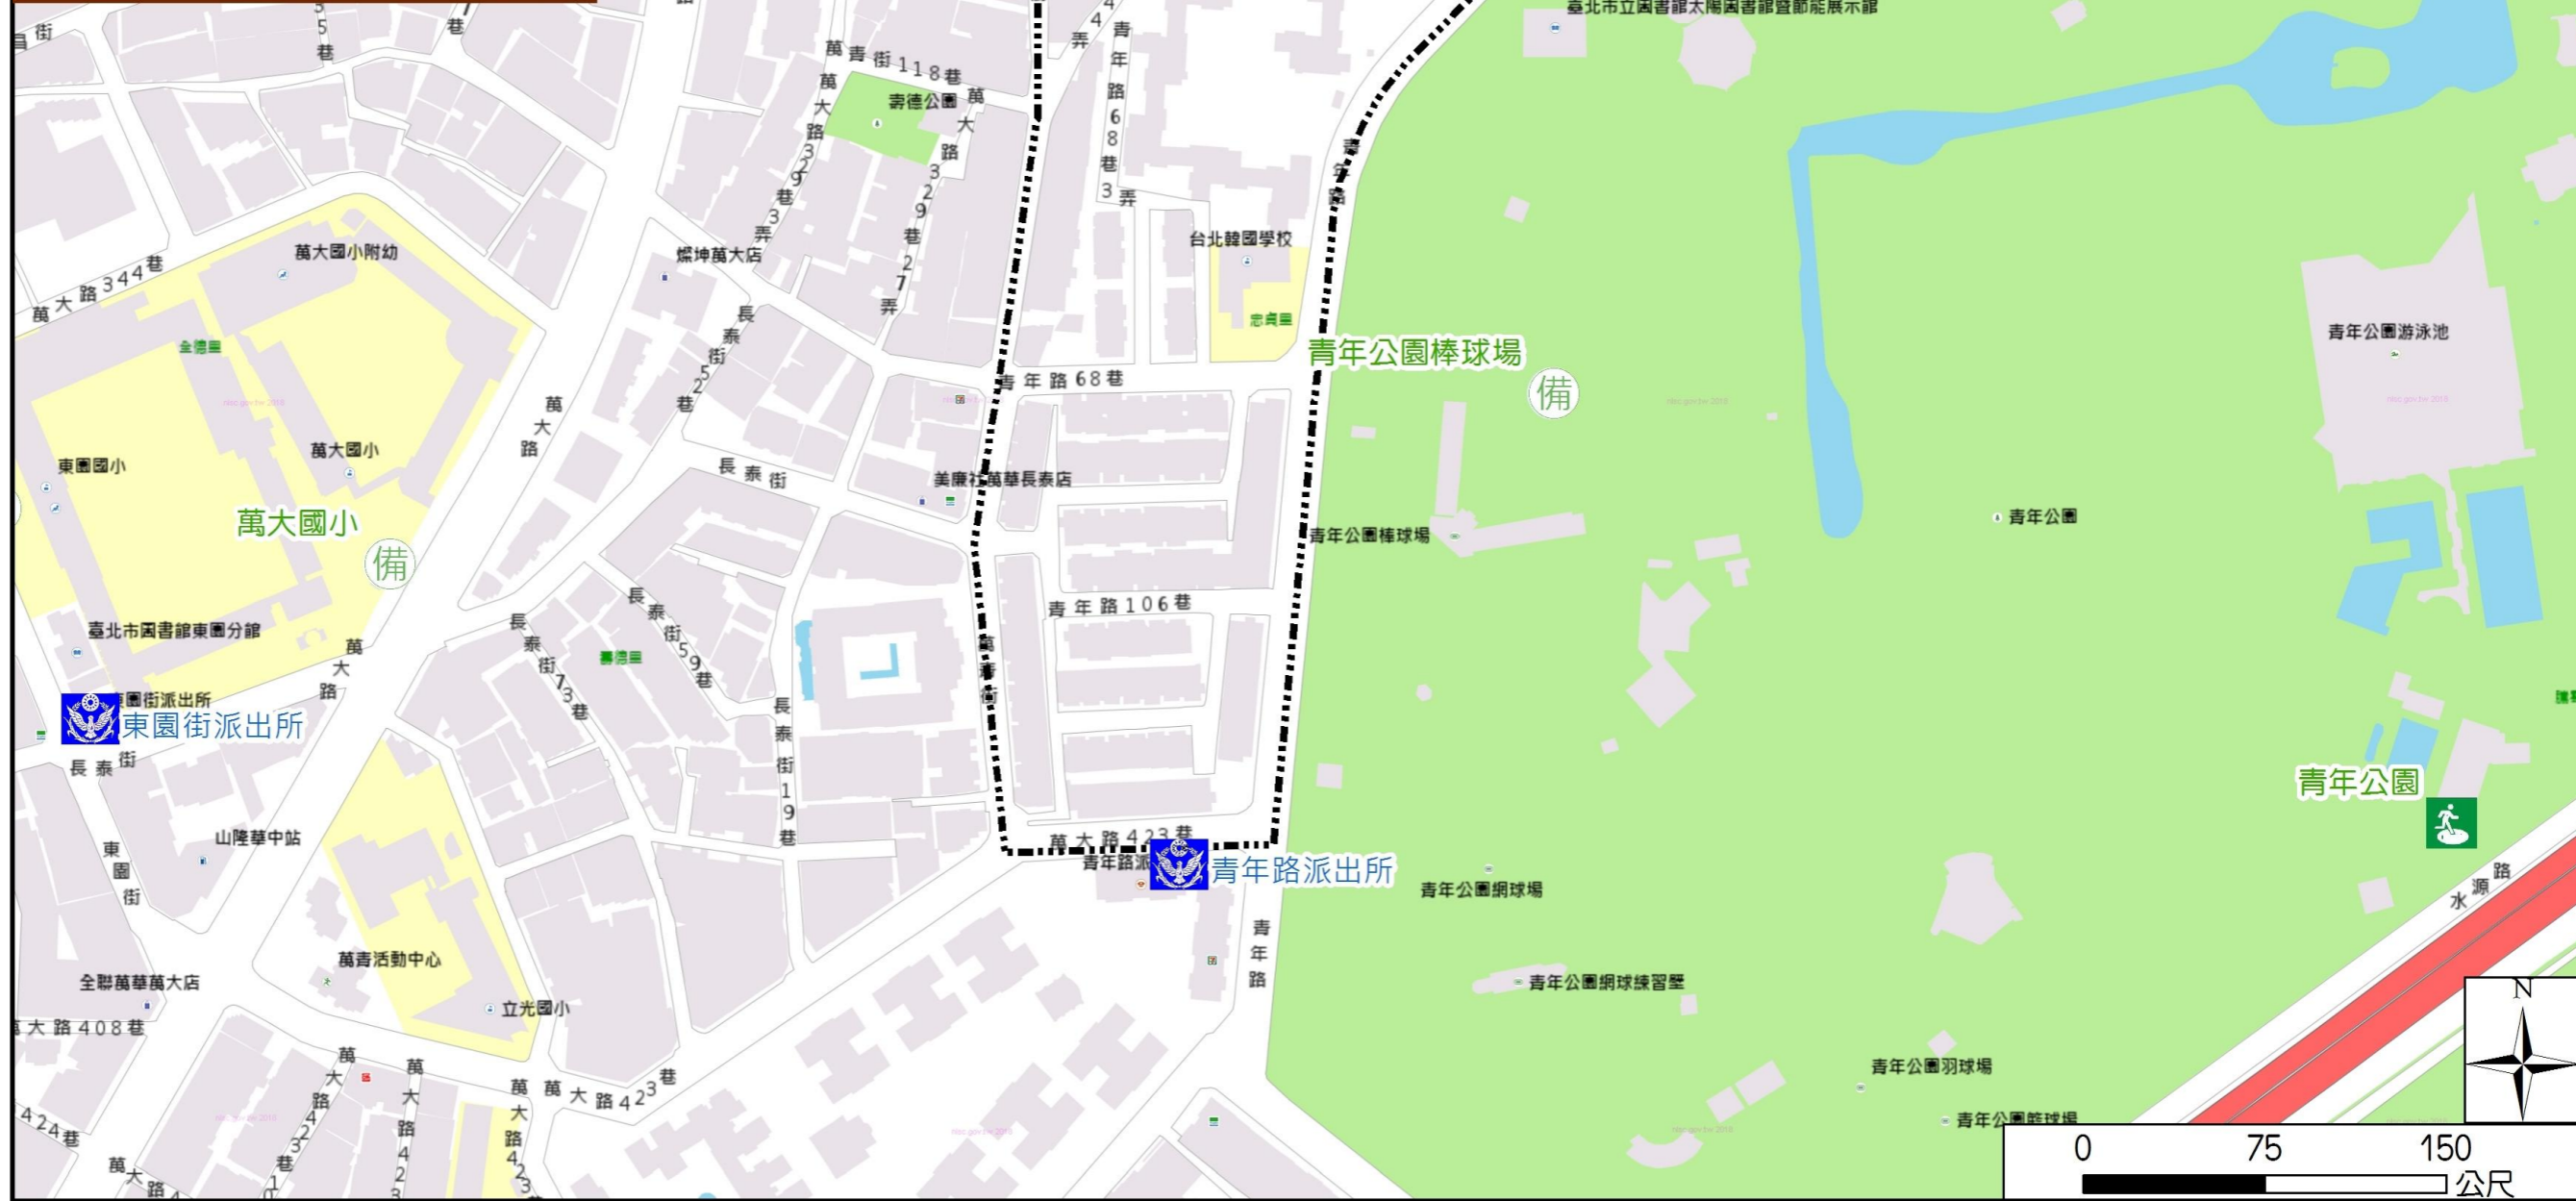

## Evacuation Shelter

Name	Youth Park Applicable to earthquake situations
Address	No.199, Shuiyuan Rd.
Capacity	31449
Contact number	02-23032451
Name	Shuangyuan Elementary School (School for Priority Shelter) Applicable to flood situations and earthquake situations
Address	No.315, Juguang Rd.
Capacity	109
Contact number	02-23061893#131
Name	Wanda Elementary School
Address	No.346, Wanda Rd.
Capacity	66
Contact number	02-23037654#312
Name	Youth Park Baseball Field
Address	No.199, Shuiyuan Rd.
Capacity	68
Contact number	02-25702330#6522