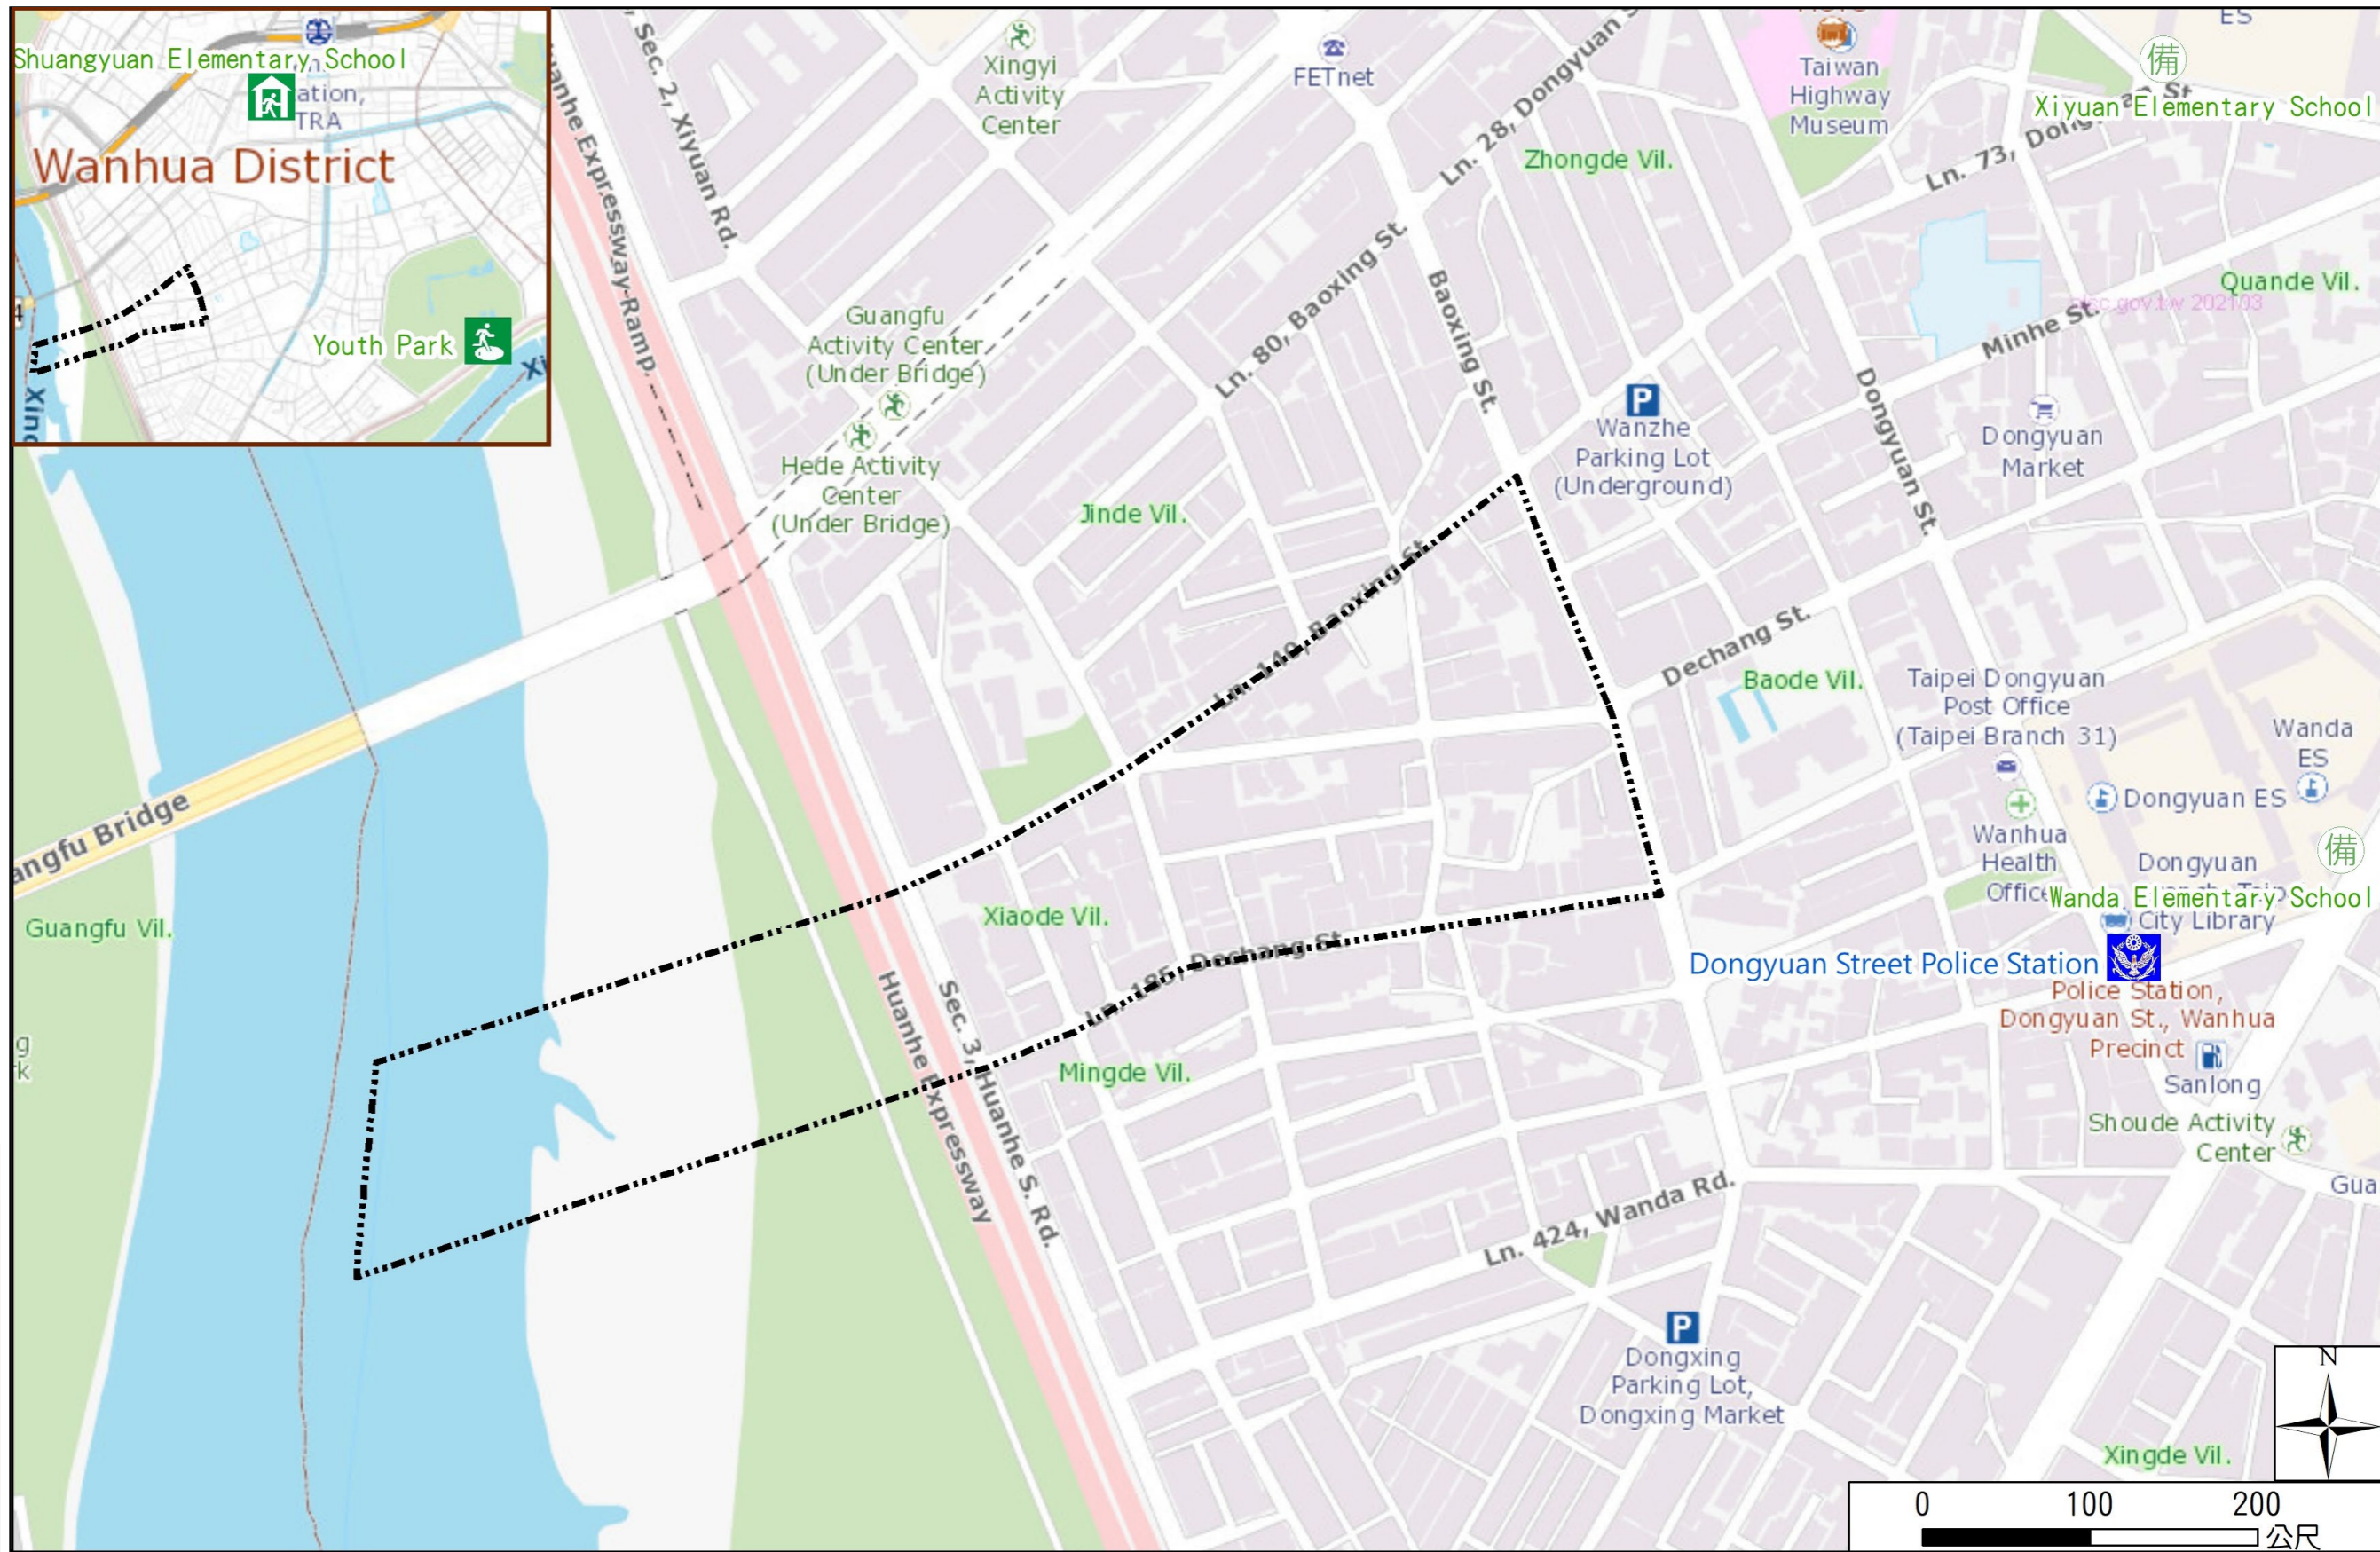

Xiaode Vil., Wanhua Dist., Taipei City Evacuation Map

Disaster notification Unit

Taipei Citizen Hotline : 1999
Fire Department Tel. : 119
Police Department Tel. : 110
EOC of Wanhua Dist.
Non-emergency number : 02-23064468
Emergency number : 02-66309119
Officer
Mobile : 0988-179736
Note: Please call this District's EOC to ensure that the evacuation shelter is open

Disaster Prevention Information Website

Taipei City Disaster Prevention Information Website

Knowledge of disaster prevention

Flood: Vertical evacuation or preventive evacuation
Earthquake :

More disaster prevention knowledge :
Taipei City Disaster Prevention Guide

Evacuation Shelter

Name	Youth Park Applicable to earthquake situations
Address	No.199, Shuiyuan Rd.
Capacity	31449
Contact number	02-23032451
Name	Shuangyuan Elementary School (School for Priority Shelter) Applicable to flood situations and earthquake situations
Address	No.315, Juguang Rd.
Capacity	123
Contact number	02-23061893 # 131
Name	Xiyuan Elementary School
Address	No. 65, Ln. 73, Dongyuan St.
Capacity	203
Contact number	02-23030257#125
Name	Shuangyuan Junior High School
Address	No.2, Xingyi St.
Capacity	210
Contact number	02-23030827#140

圖例

里界 Village Boundary	避難收容處所 Evacuation Shelter	防救災單位 Disaster Rescue Resources	重要地標 Landmark
里界 Village Boundary	室內避難收容處所(優先安置學校) Indoor Evacuation Shelter (School for Priority Shelter) 室外避難收容處所(防災公園) Outdoor Evacuation Shelter (Disaster Prevention Park) 避難收容處所(備用) Evacuation Shelter (Backup)	警察單位 Police Department 消防單位 Fire Department 急救責任醫院 Designated Hospital (Emergency Medical Treatment)	重要地標 Landmark 直升機起降場 Helicopter Pad