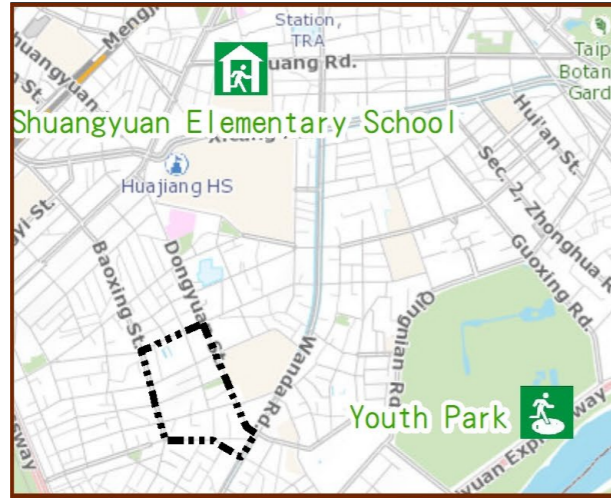

Evacuation Shelter

Name	Youth Park Applicable to earthquake situations
Address	No.199, Shuiyuan Rd.
Capacity	31449
Contact number	02-23032451
Name	Shuangyuan Elementary School (School for Priority Shelter) Applicable to flood situations and earthquake situations
Address	No.315, Juguang Rd.
Capacity	123
Contact number	02-23061893 # 131
Name	Xinhe Elementary School (School for Priority Shelter) Applicable to earthquake situations
Address	No. 31, Ln. 125, Xizang Rd.
Capacity	79
Contact number	02-23038298#1401
Name	Wanhua Junior High School
Address	No.201, Xizang Rd.
Capacity	50
Contact number	02-23394567#130