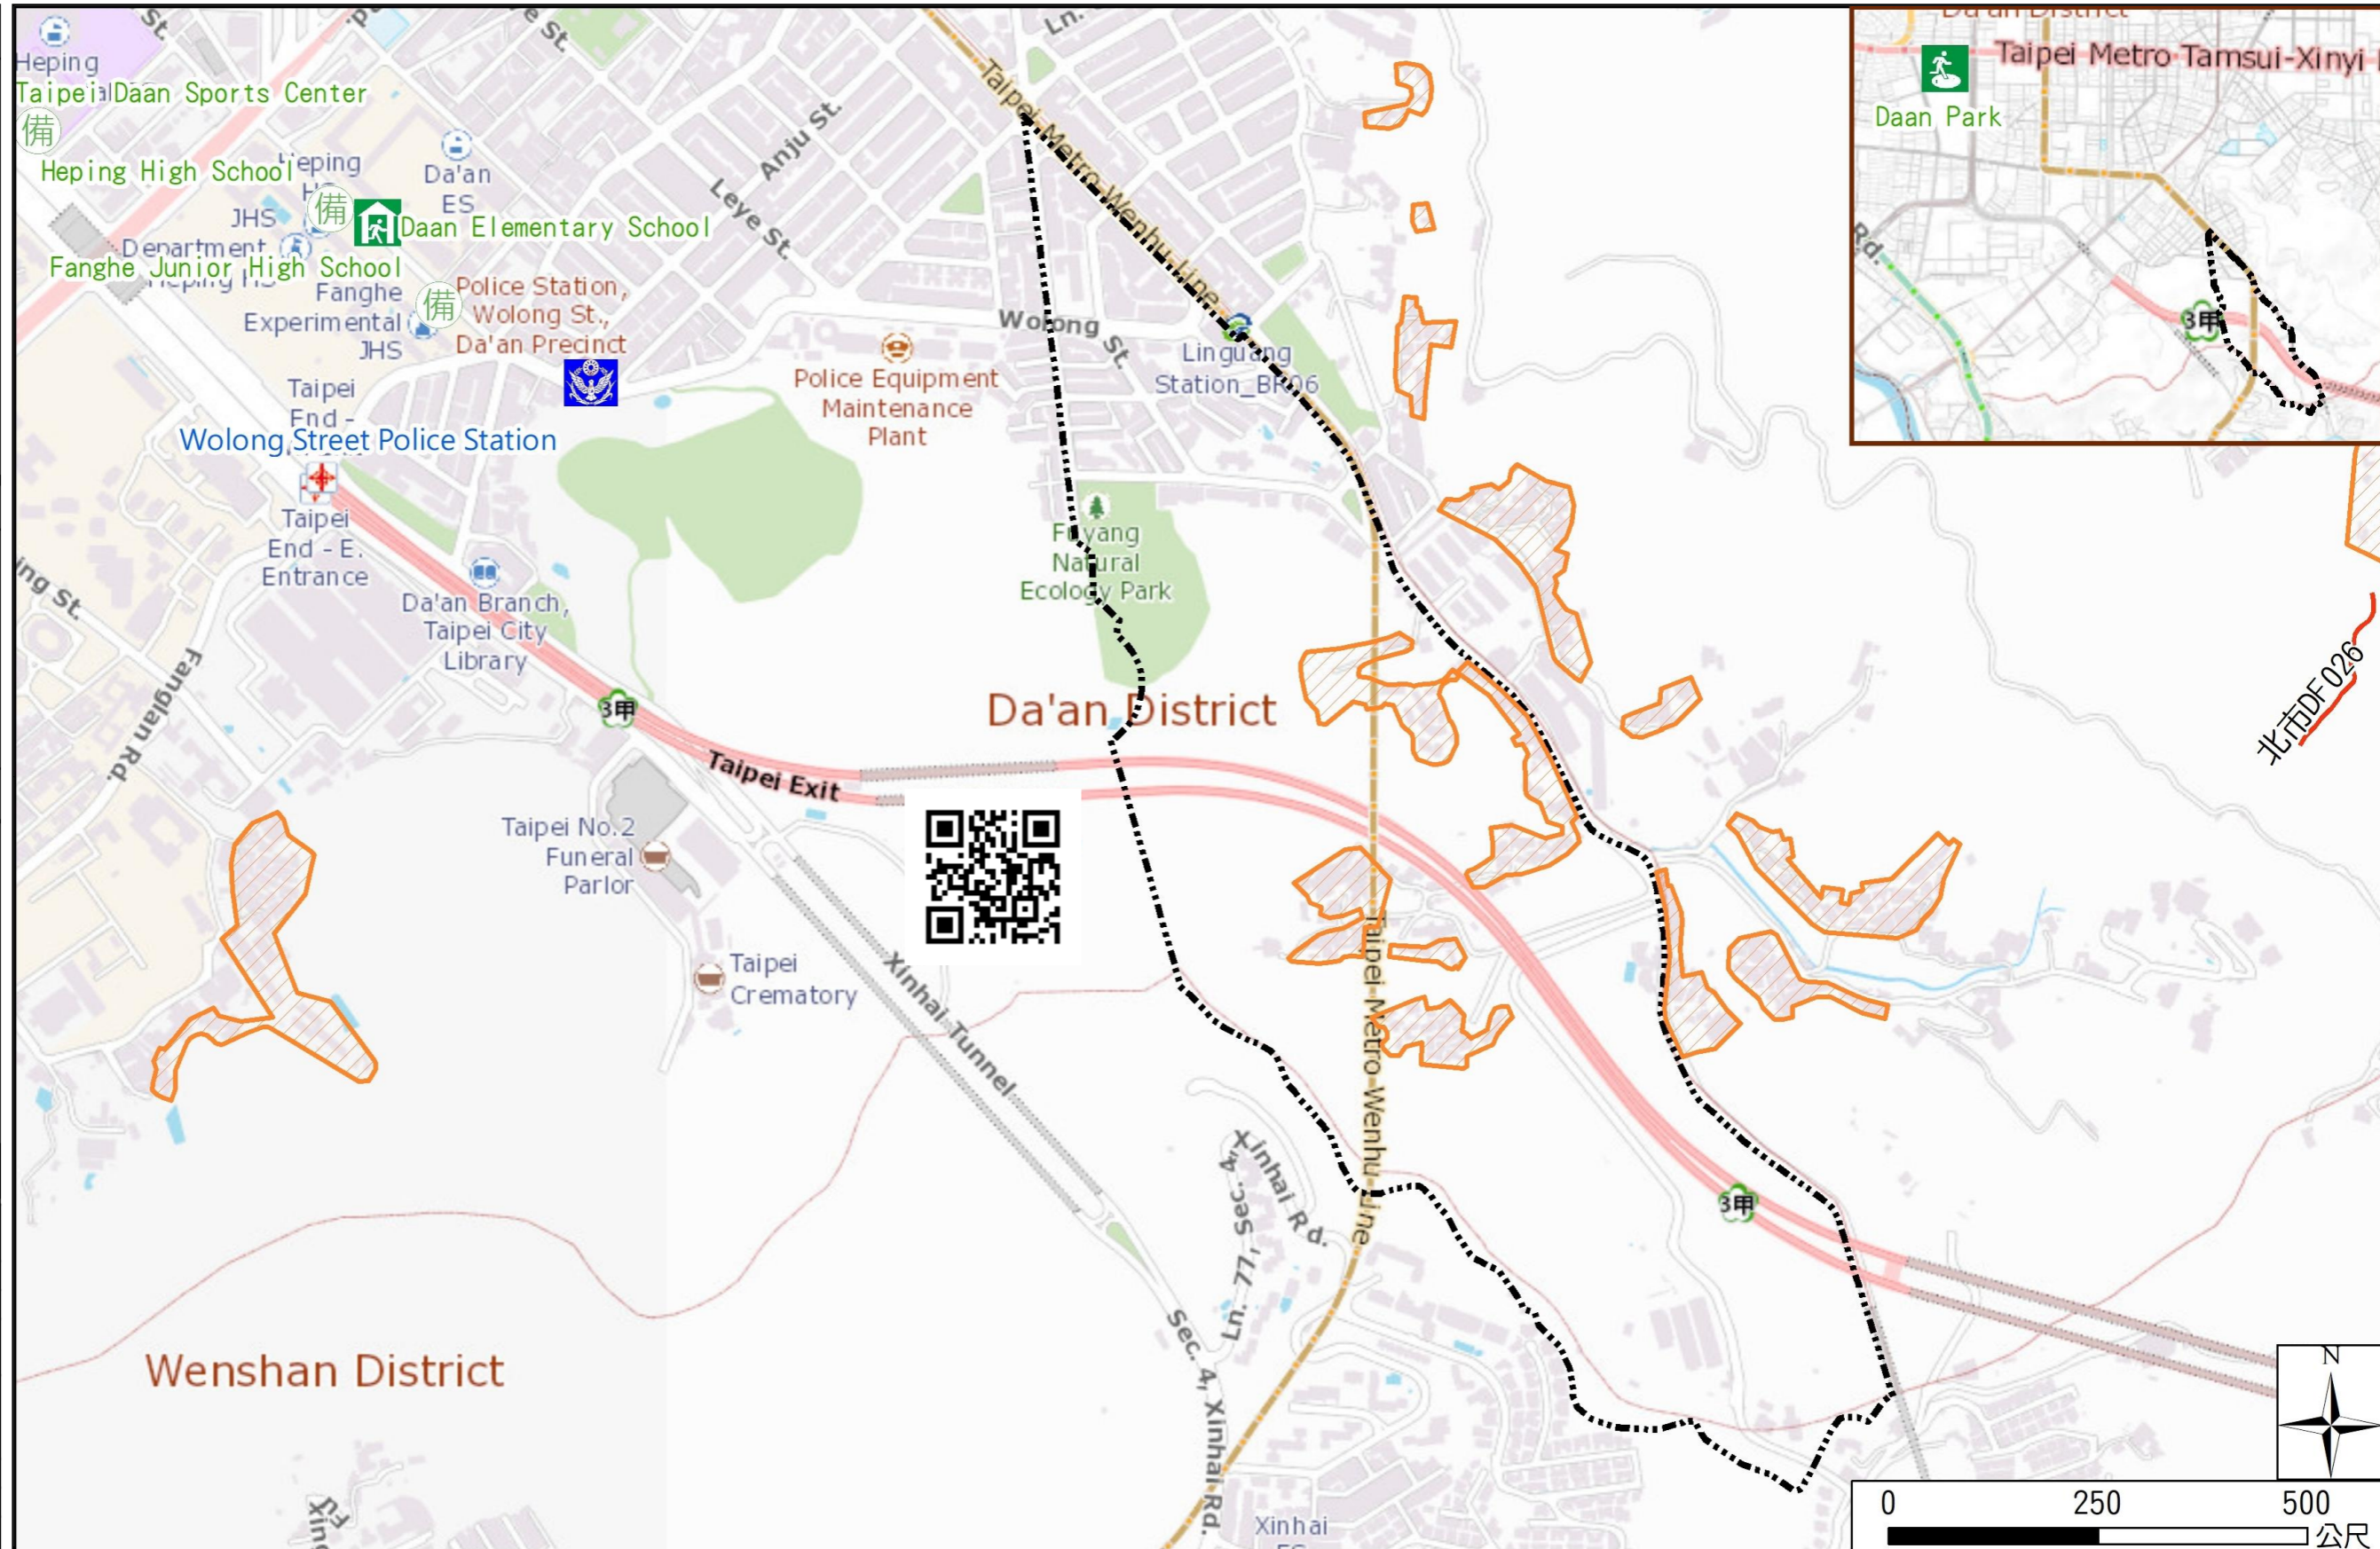

Lih Vil., Da'an Dist., Taipei City Evacuation Map

Emergency notification

Taipei Citizen Hotline : 1999
 Fire Department Tel. : 119
 Police Department Tel. : 110
 EOC of Da'an Dist.
 Non-emergency number :
 02-23511711
 Emergency number :
 02-66329119
 Officer
 Mobile : 0988-179847
 Note: Please call this District's
 EOC to ensure that the evacuation
 shelter is open

Disaster Prevention Information Website

Taipei City Disaster Prevention Information Website

Evacuation Principle

Flood: Vertical evacuation or preventive evacuation
 Earthquake :

More disaster prevention knowledge :
 Taipei City Disaster Prevention Guide

圖例 Legend	里界 Village Boundary	避難收容處所 Evacuation Shelter	防救災單位 Disaster Rescue Resources	重要地標 Landmark
	<ul style="list-style-type: none"> 里界 Village Boundary 山坡地老舊聚落 Hillside Communities 土石流潛勢溪流 Potential Debris Flow Hazard Torrent 	<ul style="list-style-type: none"> 室內避難收容處所(優先安置學校) Indoor Evacuation Shelter (School for Priority Shelter) 室外避難收容處所(防災公園) Outdoor Evacuation Shelter (Disaster Prevention Park) 避難收容處所(備用) Evacuation Shelter (Backup) 	<ul style="list-style-type: none"> 警察單位 Police Department 消防單位 Fire Department 急救責任醫院 Designated Hospital (Emergency Medical Treatment) 直升機起降場 Helipad 	<ul style="list-style-type: none"> 重要地標 Landmark