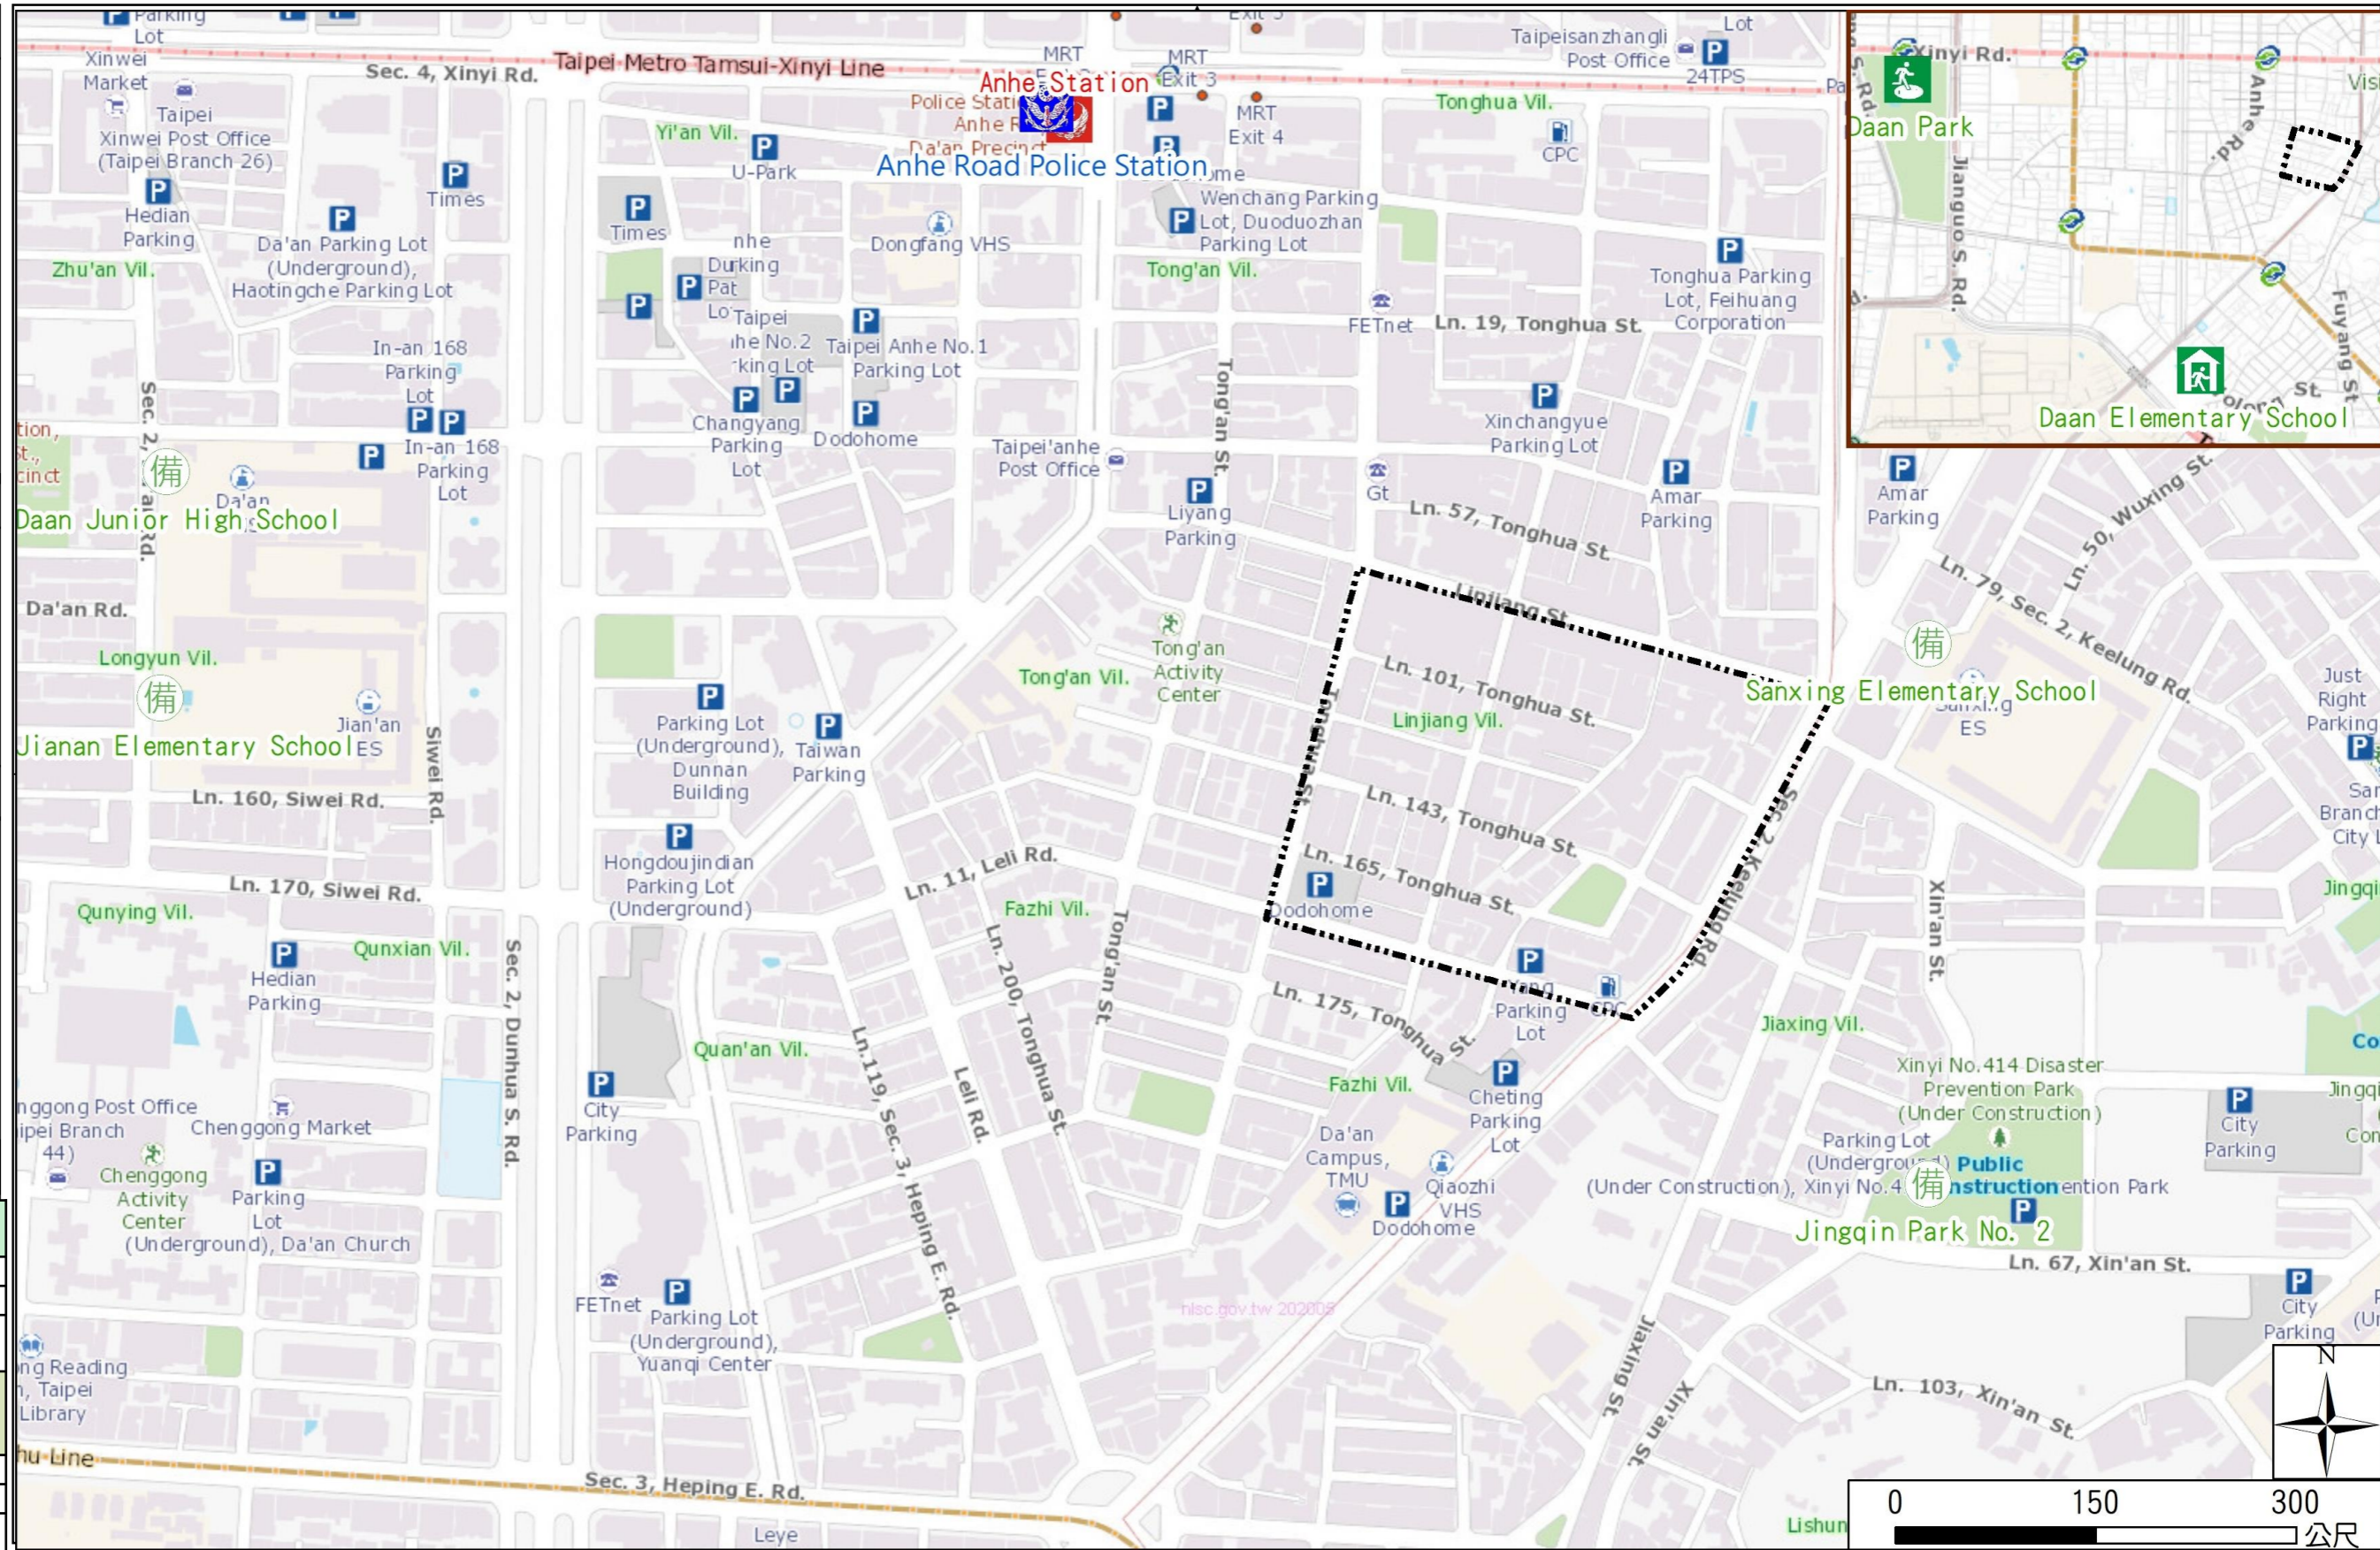

Linjiang Vil., Daan Dist., Taipei City Evacuation Map

Emergency notification

Taipei Citizen Hotline : 1999
Fire Department Tel. : 119
Police Department Tel. : 110
EOC of Da'an Dist.
Non-emergency number : 02-23511711
Emergency number : 02-66329119
Officer
Mobile : 0988-179834
Note: Please call this District's EOC to ensure that the evacuation shelter is open

Disaster Prevention Information Website

Taipei City Disaster Prevention Information Website

Evacuation Principle

Flood: Vertical evacuation or preventive evacuation
Earthquake :

More disaster prevention knowledge :
Taipei City Disaster Prevention Guide

Evacuation Shelter

Name	Daan Park Shelter for Earthquake
Address	No.32, Sec. 2, Xinsheng S. Rd.
Capacity	37949
Contact number	02-23032451
Name	Daan Elementary School (School for Priority Shelter) Shelter for Flood
Address	No. 129, Wolong St.
Capacity	152
Contact number	02-27322332#832
Name	Daan Junior High School
Address	No. 63, Sec. 2, Da'an Rd.
Capacity	274
Contact number	02-27557131#103
Name	Jianan Elementary School
Address	No. 99, Sec. 2, Da'an Rd.
Capacity	30
Contact number	02-27077719#140

圖例 Legend

里界 Village Boundary	避難收容處所 Evacuation Shelter	防救災單位 Disaster Rescue Resources	重要地標 Landmark
里界 Village Boundary	室內避難收容處所(優先安置學校) Indoor Evacuation Shelter (School for Priority Shelter) 室外避難收容處所(防災公園) Outdoor Evacuation Shelter (Disaster Prevention Park) 避難收容處所(備用) Evacuation Shelter (Backup)	警察單位 Police Department 消防單位 Fire Department 急救責任醫院 Designated Hospital (Emergency Medical Treatment) 直升機起降場 Helipad	重要地標 Landmark