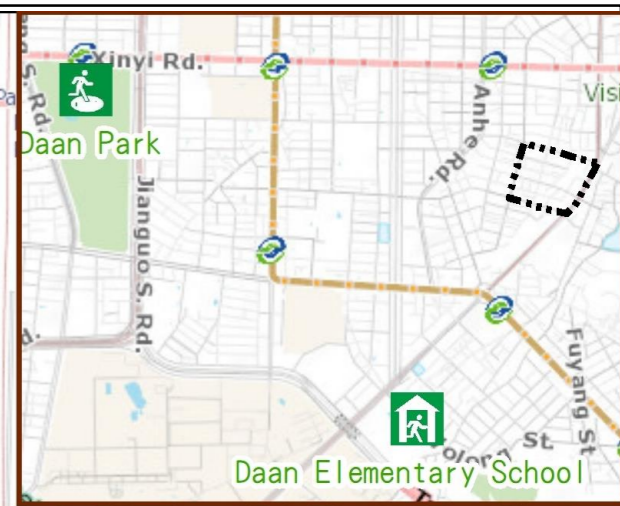

Linjiang Vil., Daan Dist., Taipei City Evacuation Map

Emergency notification

Taipei Citizen Hotline : 1999
Fire Department Tel. : 119
Police Department Tel. : 110
EOC of Da'an Dist.
Non-emergency number : 02-23511711
Emergency number : 02-66329119
Officer
Mobile : 0988-179834
Note: Please call this District's EOC to ensure that the evacuation shelter is open

Disaster Prevention Information Website

Taipei City Disaster Prevention Information Website

Evacuation Principle

Flood: Vertical evacuation or preventive evacuation
Earthquake :

More disaster prevention knowledge :
Taipei City Disaster Prevention Guide

Evacuation Shelter

Name	Daan Park Shelter for Earthquake
Address	No.32, Sec. 2, Xinsheng S. Rd.
Capacity	37949
Contact number	02-23032451
Name	Daan Elementary School (School for Priority Shelter) Shelter for Flood
Address	No. 129, Wolong St.
Capacity	152
Contact number	02-27322332#832
Name	Daan Junior High School
Address	No. 63, Sec. 2, Da'an Rd.
Capacity	274
Contact number	02-27557131#103
Name	Jianan Elementary School
Address	No. 99, Sec. 2, Da'an Rd.
Capacity	30
Contact number	02-27077719#140

圖例 Legend

里界 Village Boundary	避難收容處所 Evacuation Shelter	防救災單位 Disaster Rescue Resources	重要地標 Landmark
里界 Village Boundary	室內避難收容處所(優先安置學校) Indoor Evacuation Shelter (School for Priority Shelter) 室外避難收容處所(防災公園) Outdoor Evacuation Shelter (Disaster Prevention Park) 避難收容處所(備用) Evacuation Shelter (Backup)	警察單位 Police Department 消防單位 Fire Department 急救責任醫院 Designated Hospital (Emergency Medical Treatment) 直升機起降場 Helipad	重要地標 Landmark