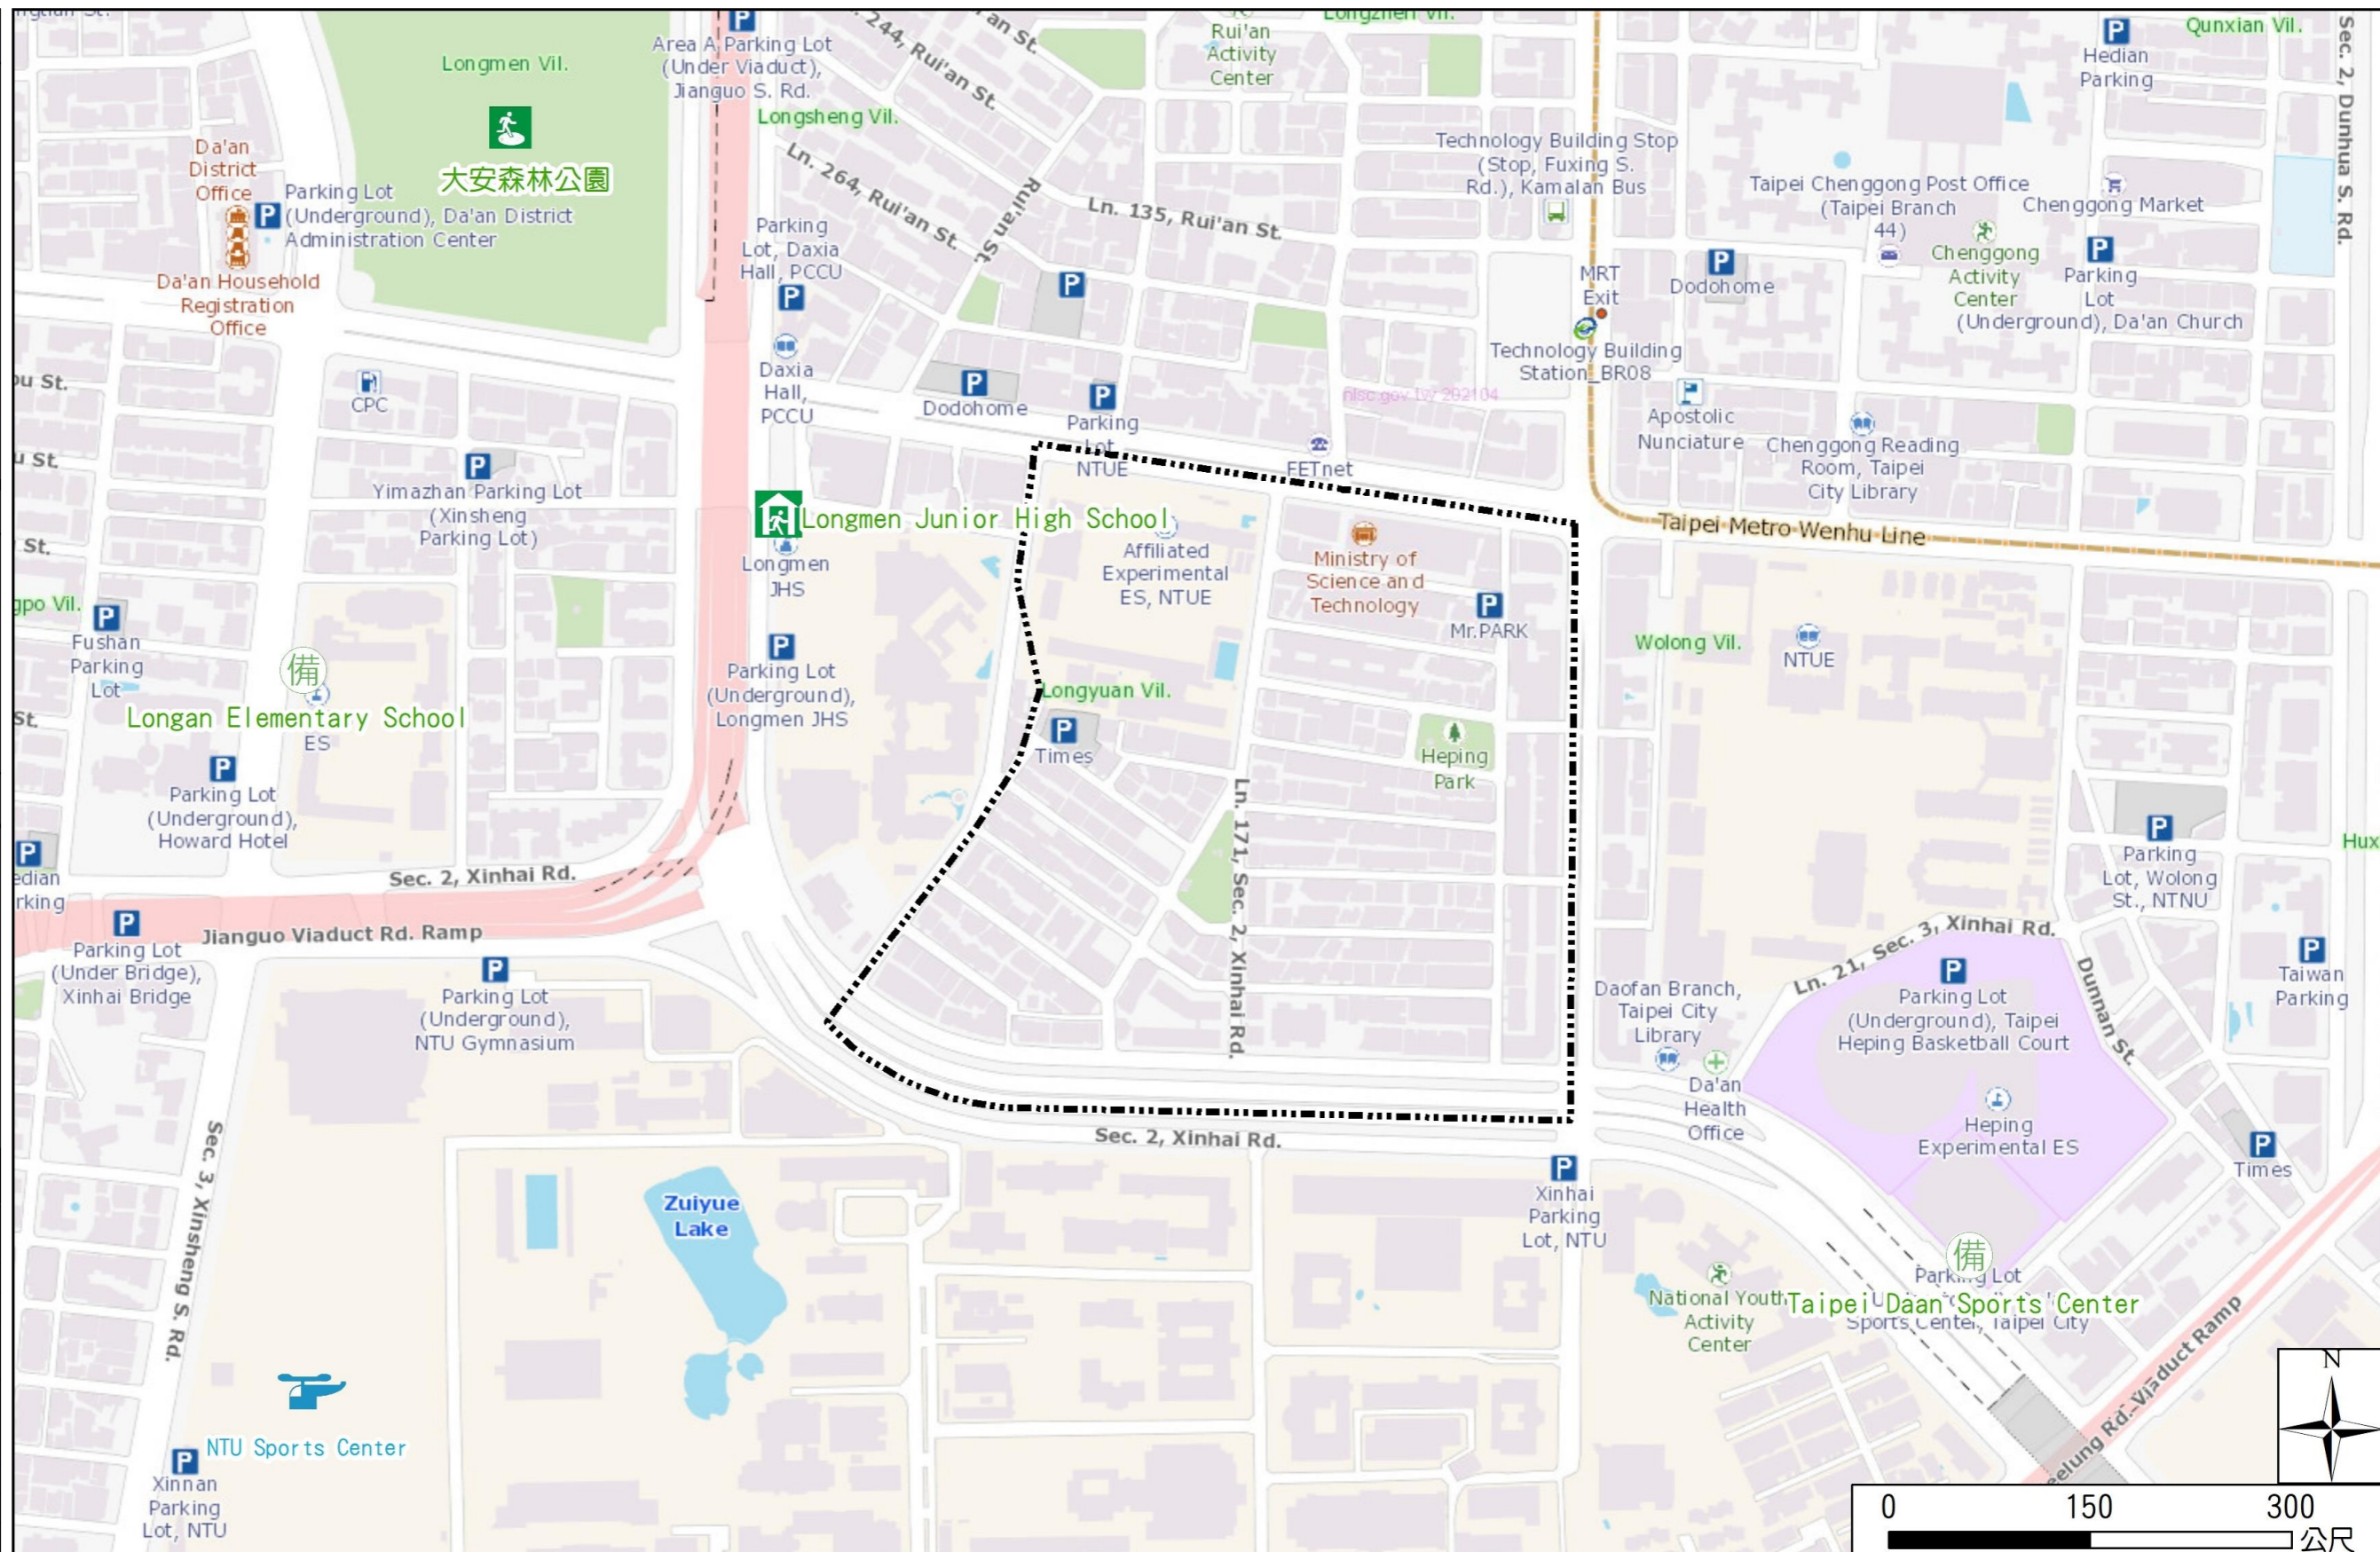

Longyuan Vil., Da'an Dist., Taipei City Evacuation Map

Emergency notification

Taipei Citizen Hotline : 1999
Fire Department Tel. : 119
Police Department Tel. : 110
EOC of Da'an Dist.
Non-emergency number :
02-23511711
Emergency number :
02-66329119
Officer
Mobile : 0988-179841
Note: Please call this District's
EOC to ensure that the evacuation
shelter is open

Disaster Prevention Information Website

Taipei City Disaster Prevention Information Website

Evacuation Principle

Flood: Vertical evacuation or preventive evacuation
Earthquake :

More disaster prevention knowledge :
Taipei City Disaster Prevention Guide

Evacuation Shelter

Name	Daan Park Shelter for Earthquake
Address	No.32, Sec. 2, Xinsheng S. Rd.
Capacity	37949
Contact number	02-23032451
Name	Long Men Junior High School (School for Priority Shelter) Shelter for Earthquake
Address	No. 269, Sec. 2, Jianguo S. Rd.
Capacity	319
Contact number	02-27330299#1402
Name	Taipei Daan Sports Center
Address	No. 55, Sec. 3, Xinhai Rd.
Capacity	389
Contact number	02-23770300#211
Name	Longan Elementary School
Address	No. 33, Sec. 3, Xinsheng S. Rd.
Capacity	31
Contact number	02-23632077#730

Legend 圖例	里界 Village Boundary	避難收容處所 Evacuation Shelter	防救災單位 Disaster Rescue Resources	重要地標 Landmark
	里界 Village Boundary	室內避難收容處所(優先安置學校) Indoor Evacuation Shelter (School for Priority Shelter)	警察單位 Police Department	重要地標 Landmark
		室外避難收容處所(防災公園) Outdoor Evacuation Shelter (Disaster Prevention Park)	消防單位 Fire Department	
		避難收容處所(備用) Evacuation Shelter (Backup)	急救責任醫院 Designated Hospital (Emergency Medical Treatment)	
			直升機起降場 Helipad