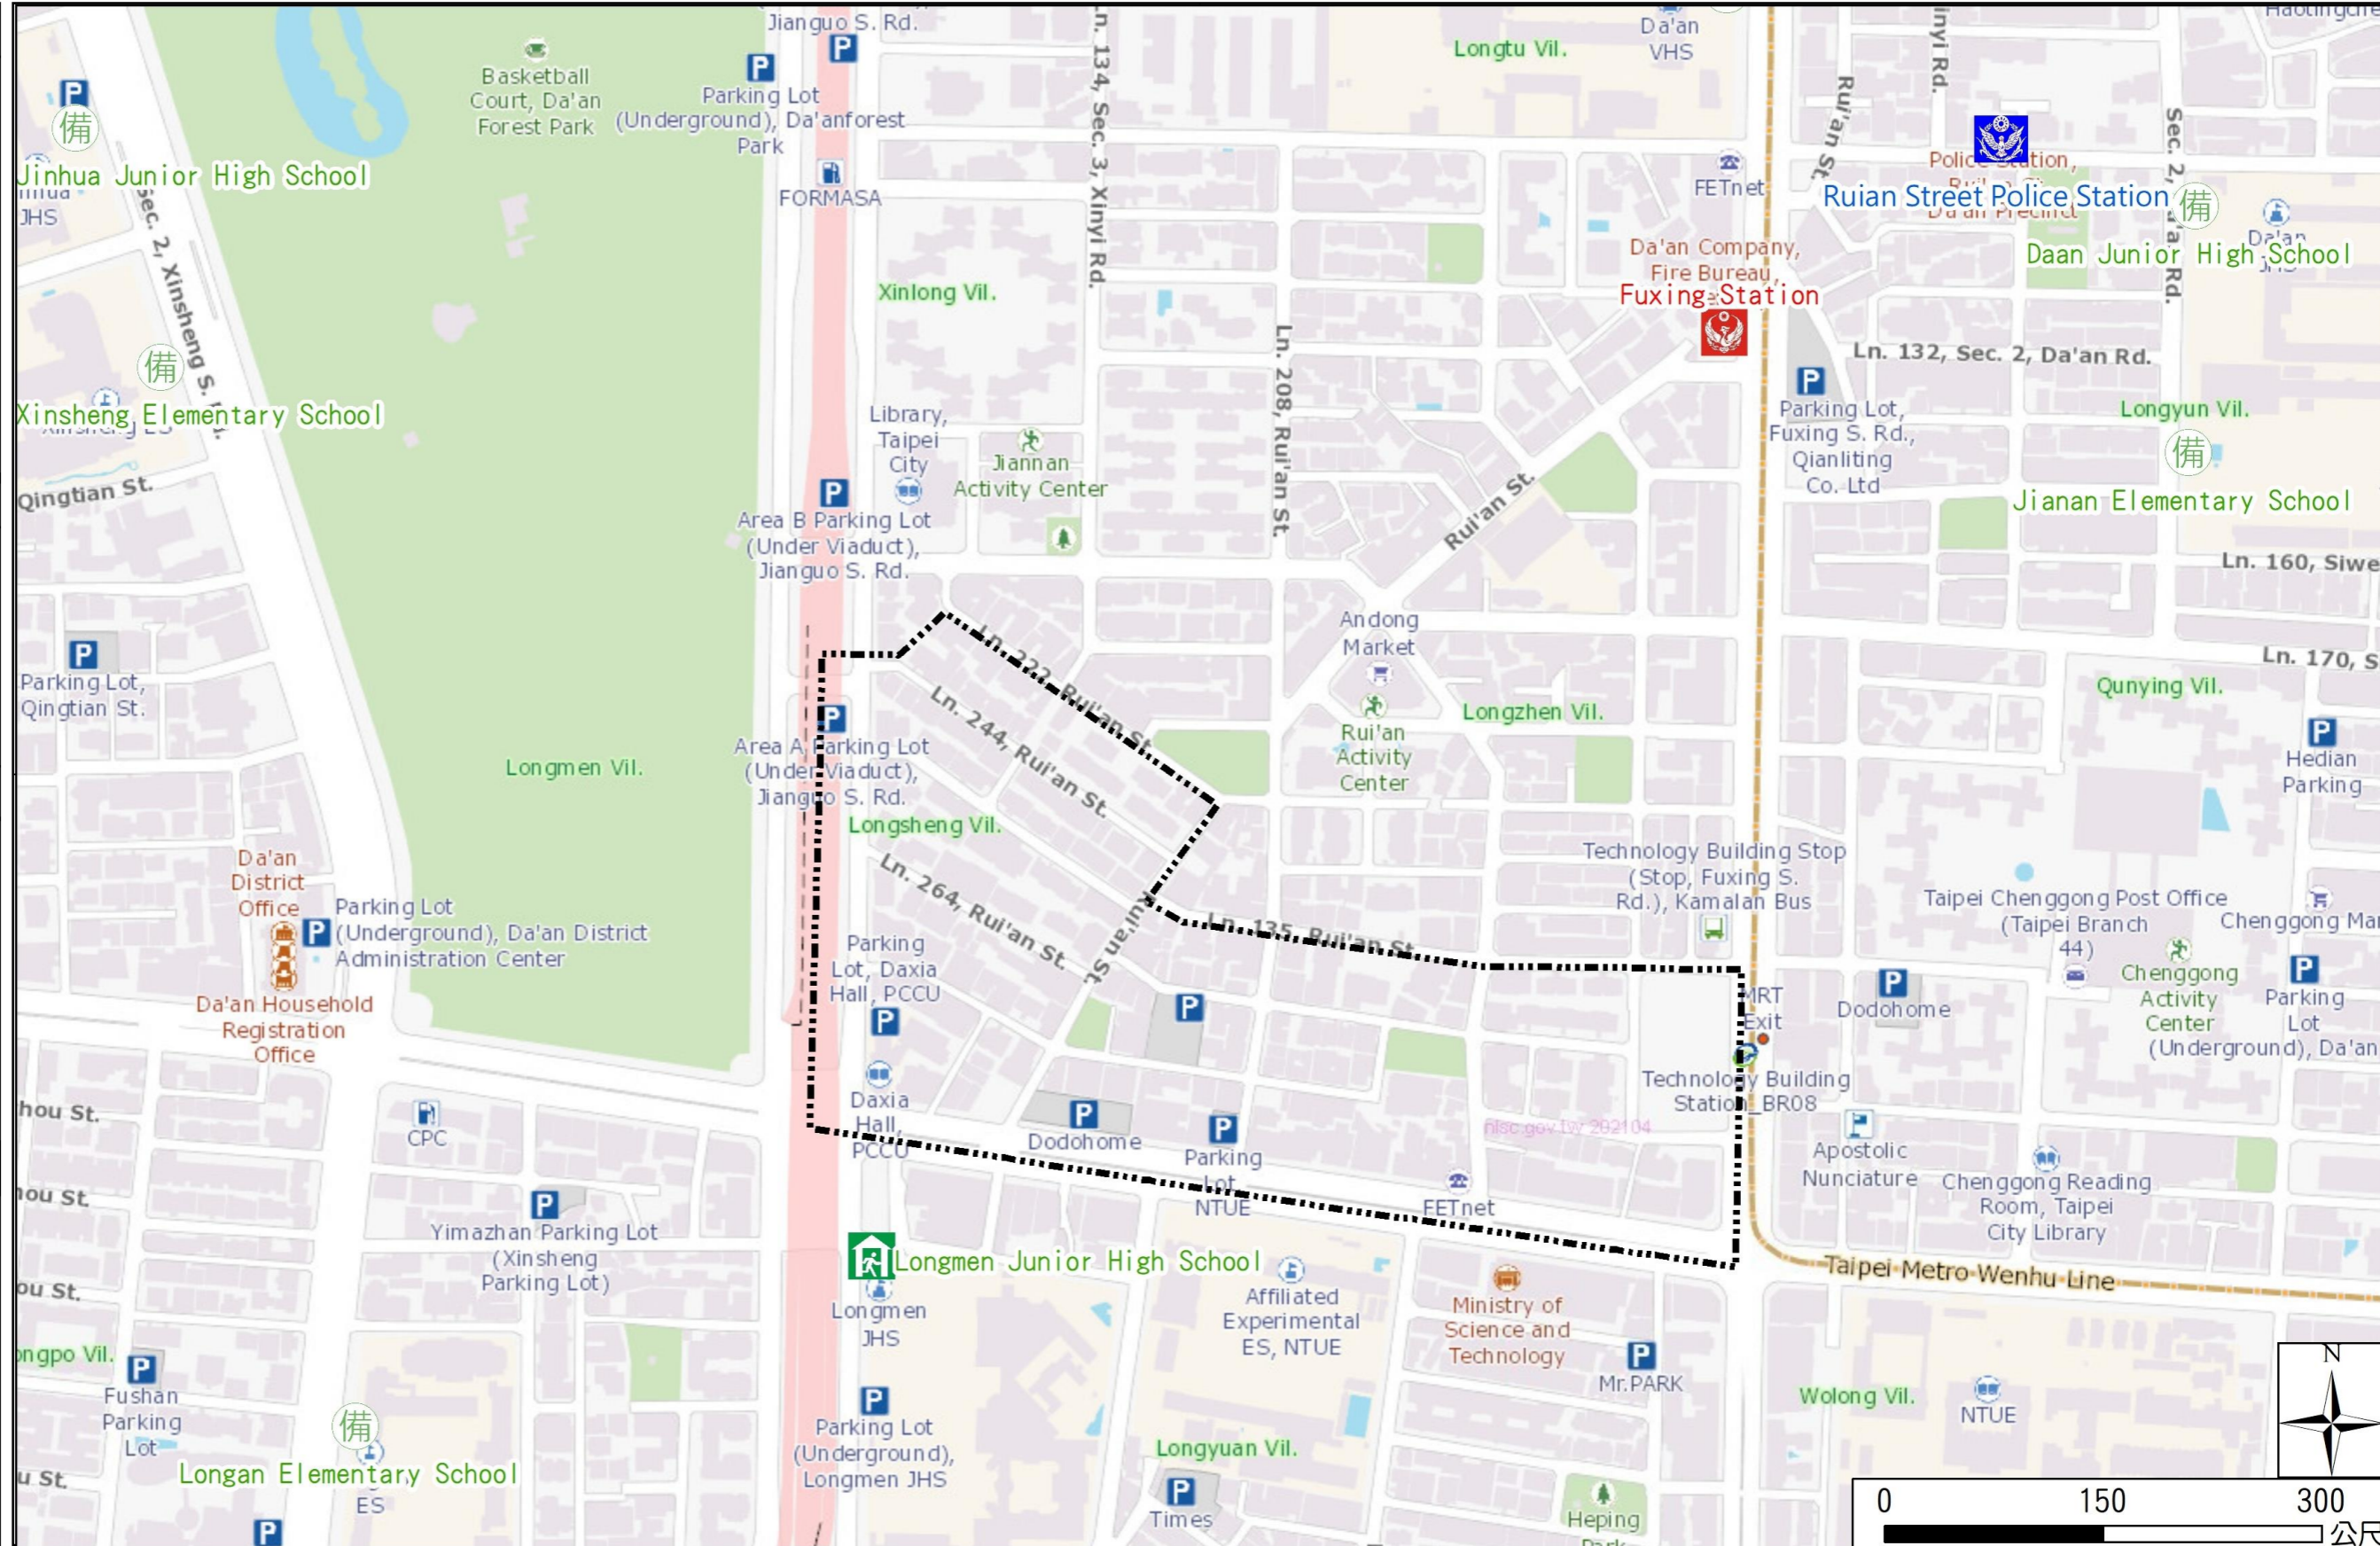

Longsheng Vil., Da'an Dist., Taipei City Evacuation Map

Emergency notification

Taipei Citizen Hotline : 1999
Fire Department Tel. : 119
Police Department Tel. : 110
EOC of Da'an Dist.
Non-emergency number :
02-23511711
Emergency number :
02-66329119
Officer
Mobile : 0988-179829
Note: Please call this District's
EOC to ensure that the evacuation
shelter is open

Disaster Prevention Information Website

Taipei City Disaster Prevention Information Website

Evacuation Principle

Flood: Vertical evacuation or preventive evacuation
Earthquake :

More disaster prevention knowledge :
Taipei City Disaster Prevention Guide

Evacuation Shelter

Name	Daan Park Shelter for Earthquake
Address	No.32, Sec. 2, Xinsheng S. Rd.
Capacity	37949
Contact number	02-23032451
Name	Long Men Junior High School (School for Priority Shelter) Shelter for Earthquake
Address	No. 269, Sec. 2, Jianguo S. Rd.
Capacity	319
Contact number	02-27330299#1402
Name	Longan Elementary School
Address	No.33, Sec. 3, Xinsheng S. Rd.
Capacity	31
Contact number	02-23632077#730
Name	Jianan Elementary School
Address	No. 99, Sec. 2, Da'an Rd.
Capacity	30
Contact number	02-27077719#140

Legend 圖例	里界 Village Boundary	避難收容處所 Evacuation Shelter	防救災單位 Disaster Rescue Resources	重要地標 Landmark
	里界 Village Boundary	室內避難收容處所(優先安置學校) Indoor Evacuation Shelter (School for Priority Shelter) 室外避難收容處所(防災公園) Outdoor Evacuation Shelter (Disaster Prevention Park) 避難收容處所(備用) Evacuation Shelter (Backup)	警察單位 Police Department 消防單位 Fire Department 急救責任醫院 Designated Hospital (Emergency Medical Treatment)	直升機起降場 Helipad 重要地標 Landmark