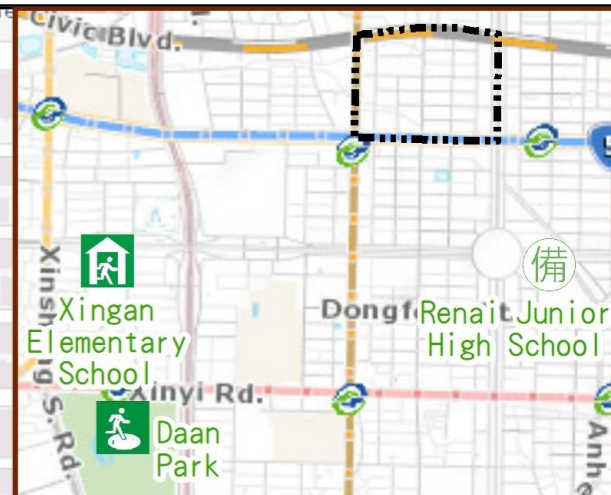

Guangwu Vil., Da'an Dist., Taipei City Evacuation Map

Emergency notification

Taipei Citizen Hotline : 1999
 Fire Department Tel. : 119
 Police Department Tel. : 110
 EOC of Da'an Dist.
 Non-emergency number : 02-23511711
 Emergency number : 02-66329119
 Officer
 Mobile : 0988-179813
 Note: Please call this District's EOC to ensure that the evacuation shelter is open

Evacuation Shelter

Name	Daan Park Shelter for Earthquake
Address	No.32, Sec. 2, Xincheng S. Rd.
Capacity	37949
Contact number	02-23032451
Name	Xingan Elementary School (School for Priority Shelter) Shelter for Earthquake
Address	No. 22, Sec. 3, Ren' ai Rd.
Capacity	183
Contact number	02-27074191#3301
Name	Huaisheng Junior High School
Address	No. 30, Ln. 248, Sec. 3, Zhongxiao E. Rd.
Capacity	167
Contact number	02-27215078#331
Name	Renai Junior High School
Address	No. 130, Sec. 4, Ren' ai Rd.
Capacity	125
Contact number	02-23255823#1102