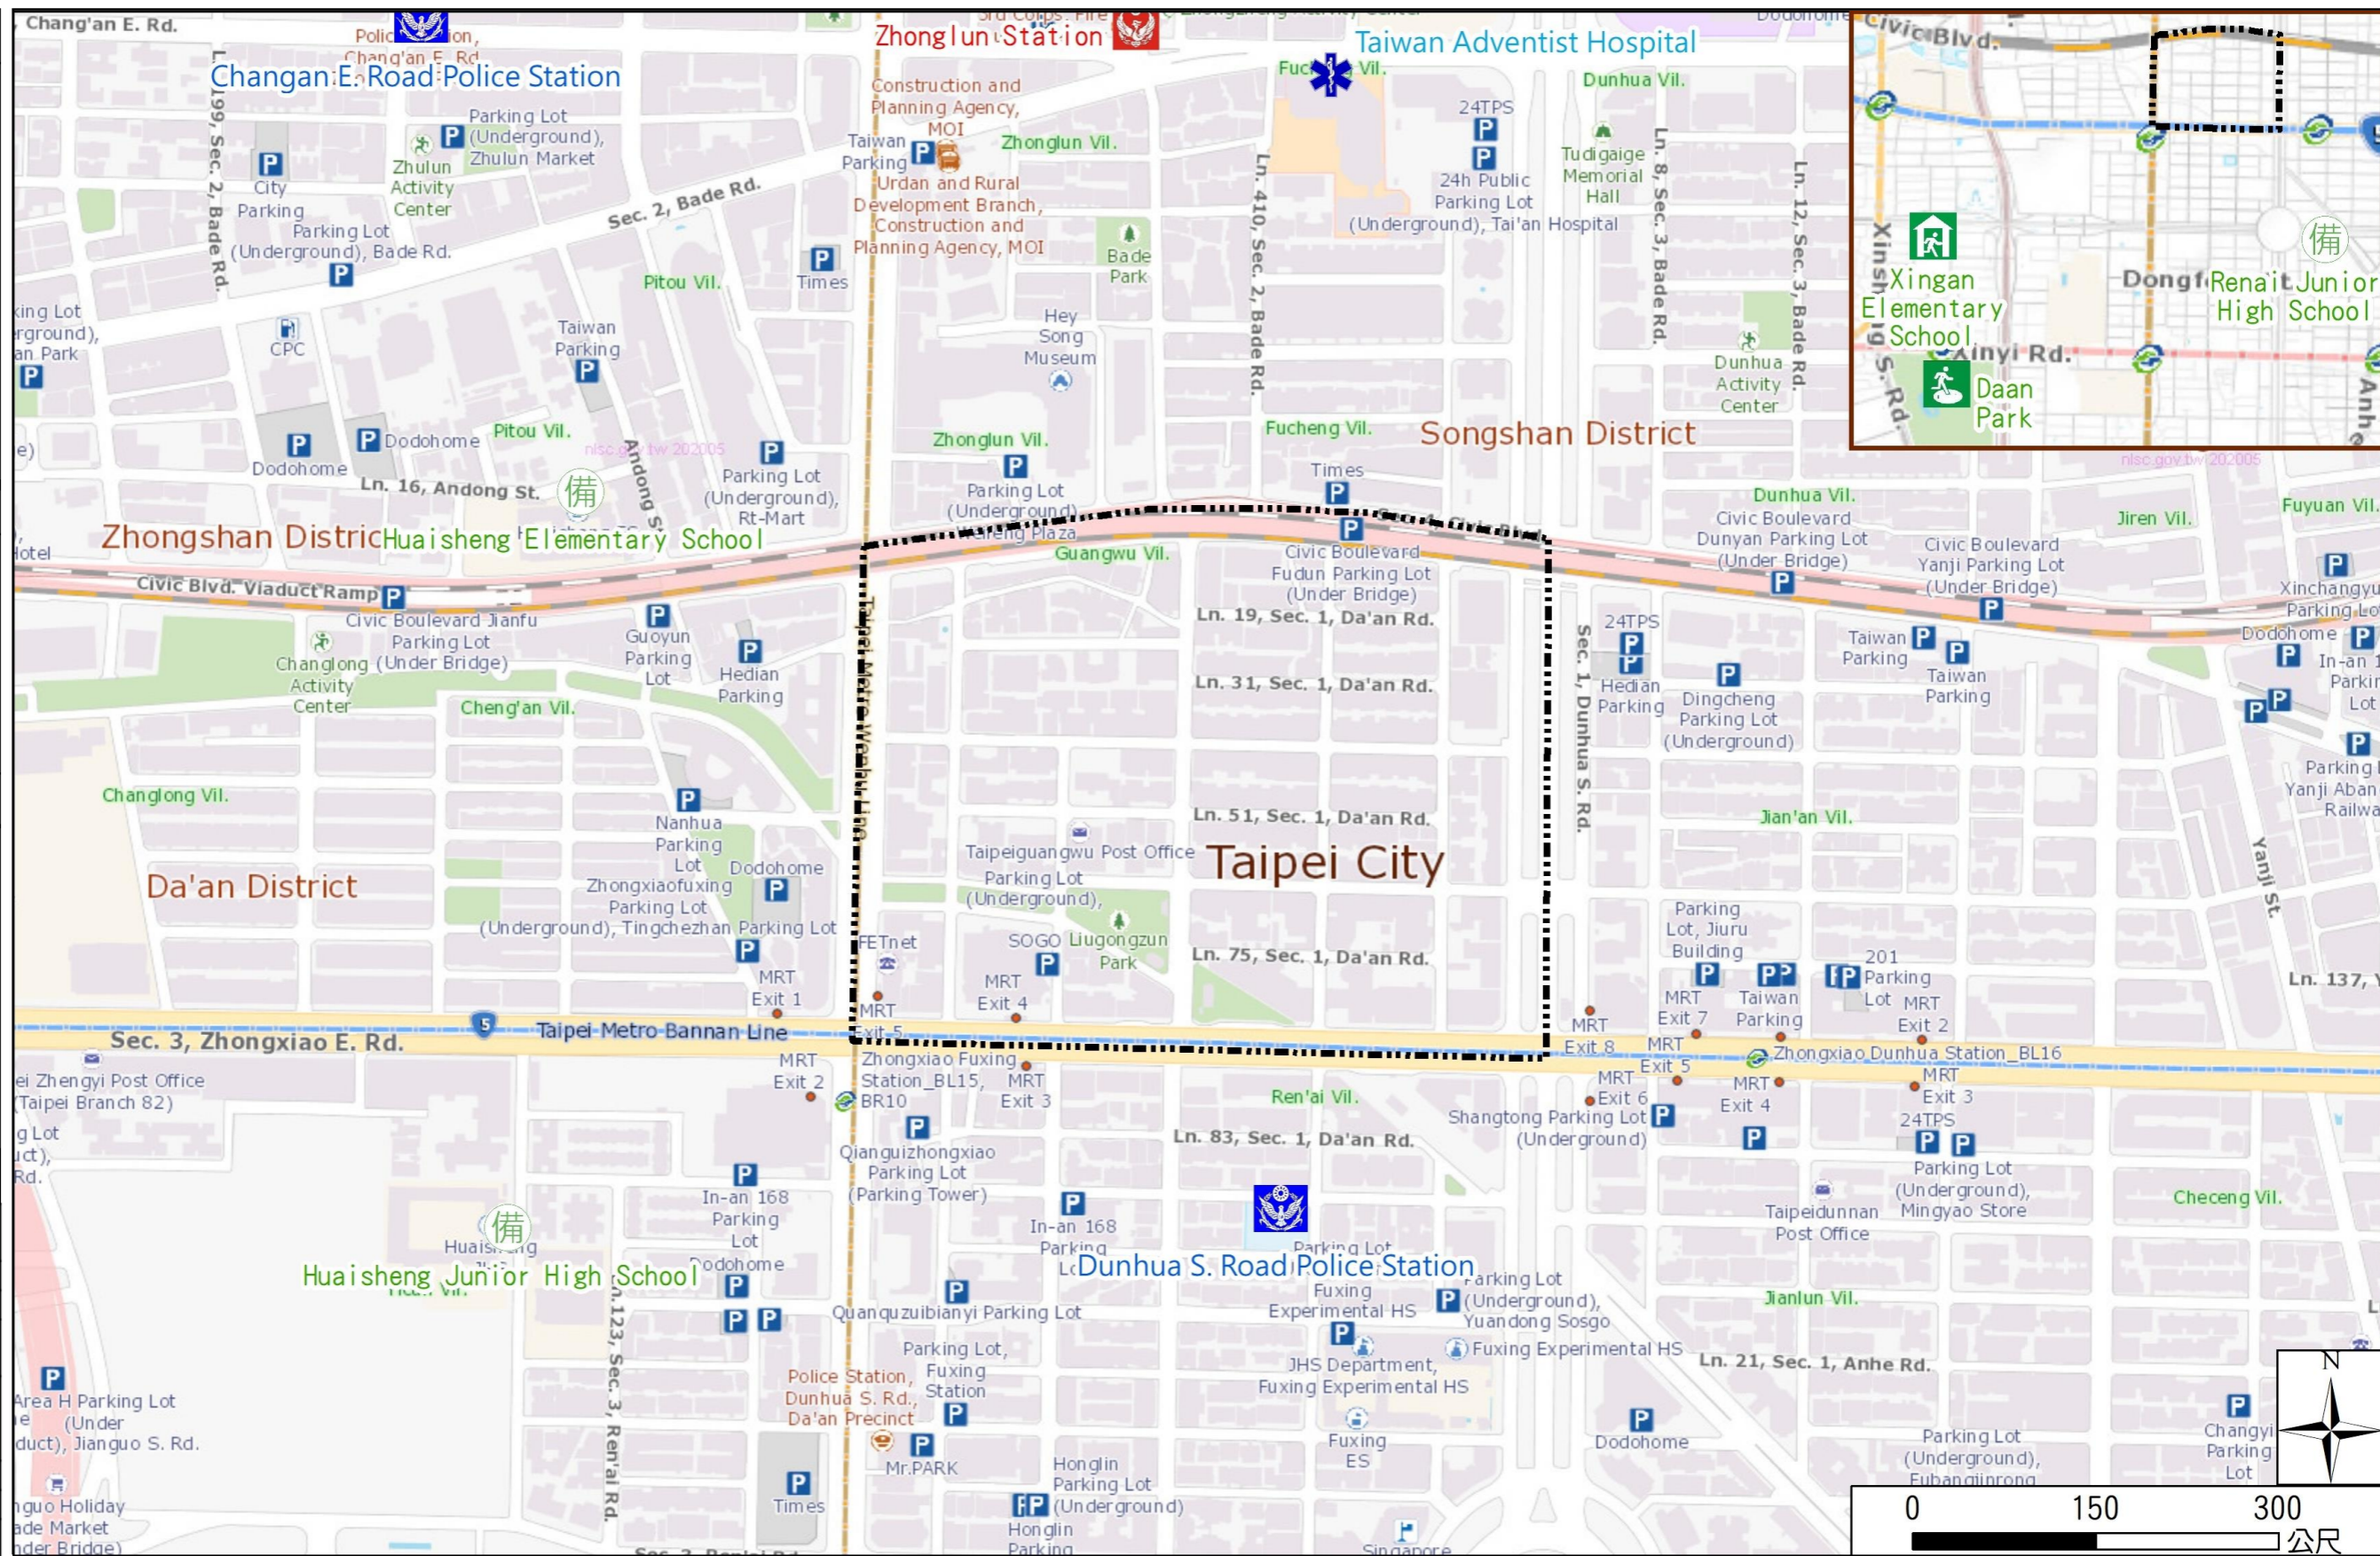

Guangwu Vil., Da'an Dist., Taipei City Evacuation Map

Emergency notification

Taipei Citizen Hotline : 1999
Fire Department Tel. : 119
Police Department Tel. : 110
EOC of Da'an Dist.
Non-emergency number : 02-23511711
Emergency number : 02-66329119
Officer
Mobile : 0988-179813
Note: Please call this District's EOC to ensure that the evacuation shelter is open

Disaster Prevention Information Website

Taipei City Disaster Prevention Information Website

Evacuation Principle

Flood: Vertical evacuation or preventive evacuation
Earthquake :

More disaster prevention knowledge :
Taipei City Disaster Prevention Guide

Evacuation Shelter

Name	Daan Park Shelter for Earthquake
Address	No.32, Sec. 2, Xincheng S. Rd.
Capacity	37949
Contact number	02-23032451
Name	Xingan Elementary School (School for Priority Shelter) Shelter for Earthquake
Address	No. 22, Sec. 3, Ren' ai Rd.
Capacity	183
Contact number	02-27074191#3301
Name	Huaisheng Junior High School
Address	No. 30, Ln. 248, Sec. 3, Zhongxiao E. Rd.
Capacity	167
Contact number	02-27215078#331
Name	Renai Junior High School
Address	No. 130, Sec. 4, Ren' ai Rd.
Capacity	125
Contact number	02-23255823#1102

Legend 圖例	里界 Village Boundary	避難收容處所 Evacuation Shelter	防救災單位 Disaster Rescue Resources	重要地標 Landmark	
	里界 Village Boundary	室內避難收容處所(優先安置學校) Indoor Evacuation Shelter (School for Priority Shelter) 室外避難收容處所(防災公園) Outdoor Evacuation Shelter (Disaster Prevention Park) 避難收容處所(備用) Evacuation Shelter (Backup)	警察單位 Police Department 消防單位 Fire Department 急救責任醫院 Designated Hospital (Emergency Medical Treatment)	直升機起降場 Helipad	重要地標 Landmark